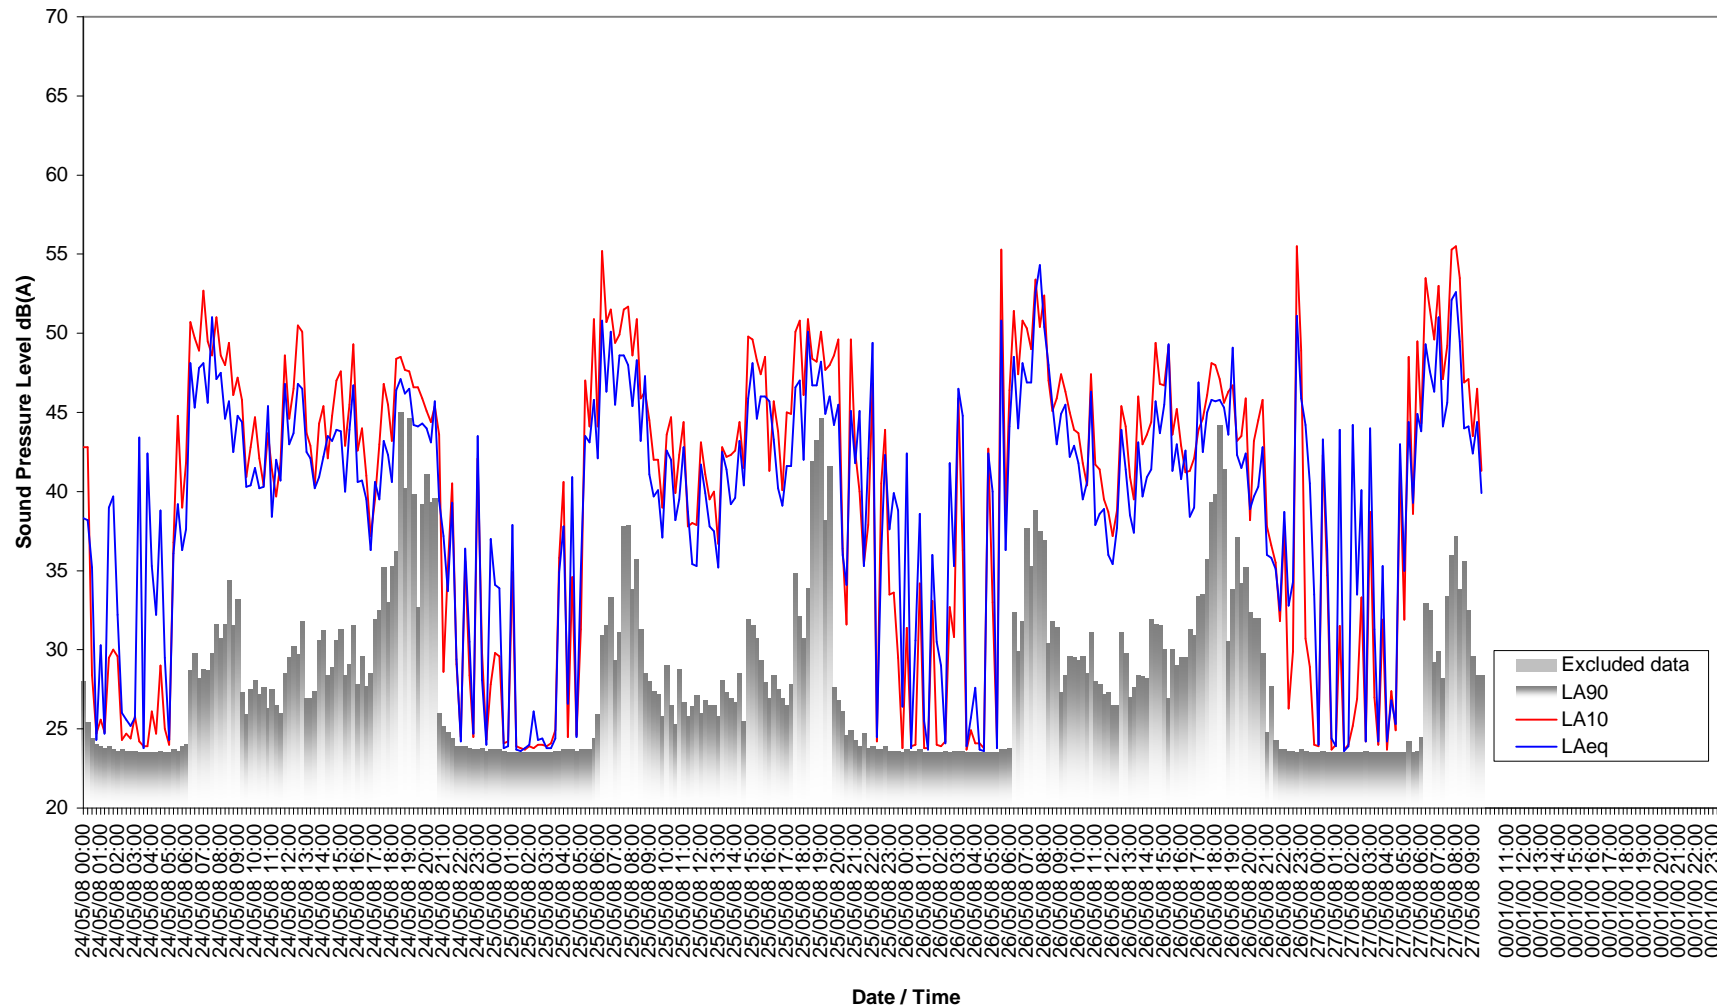

Appendix J

BACKGROUND NOISE MONITORING RESULTS

Figure J-1: Location A Background Monitoring 20/05/2008 – 23/05/2008

Figure J-2: Location A Background Monitoring 24/05/2008 – 27/05/2008

Figure J-3: Location B Background Monitoring 20/05/2008 – 23/05/2008

Figure J-4: Location B Background Monitoring 24/05/2008 – 27/05/2008

Figure J-5: Location C Background Monitoring 20/05/2008 – 23/05/2008

Figure J-6: Location C Background Monitoring 24/05/2008 – 27/05/2008

Figure J-7: Location D Background Monitoring 19/05/2008 – 22/05/2008

Figure J-8: Location D Background Monitoring 23/05/2008 – 26/05/2008