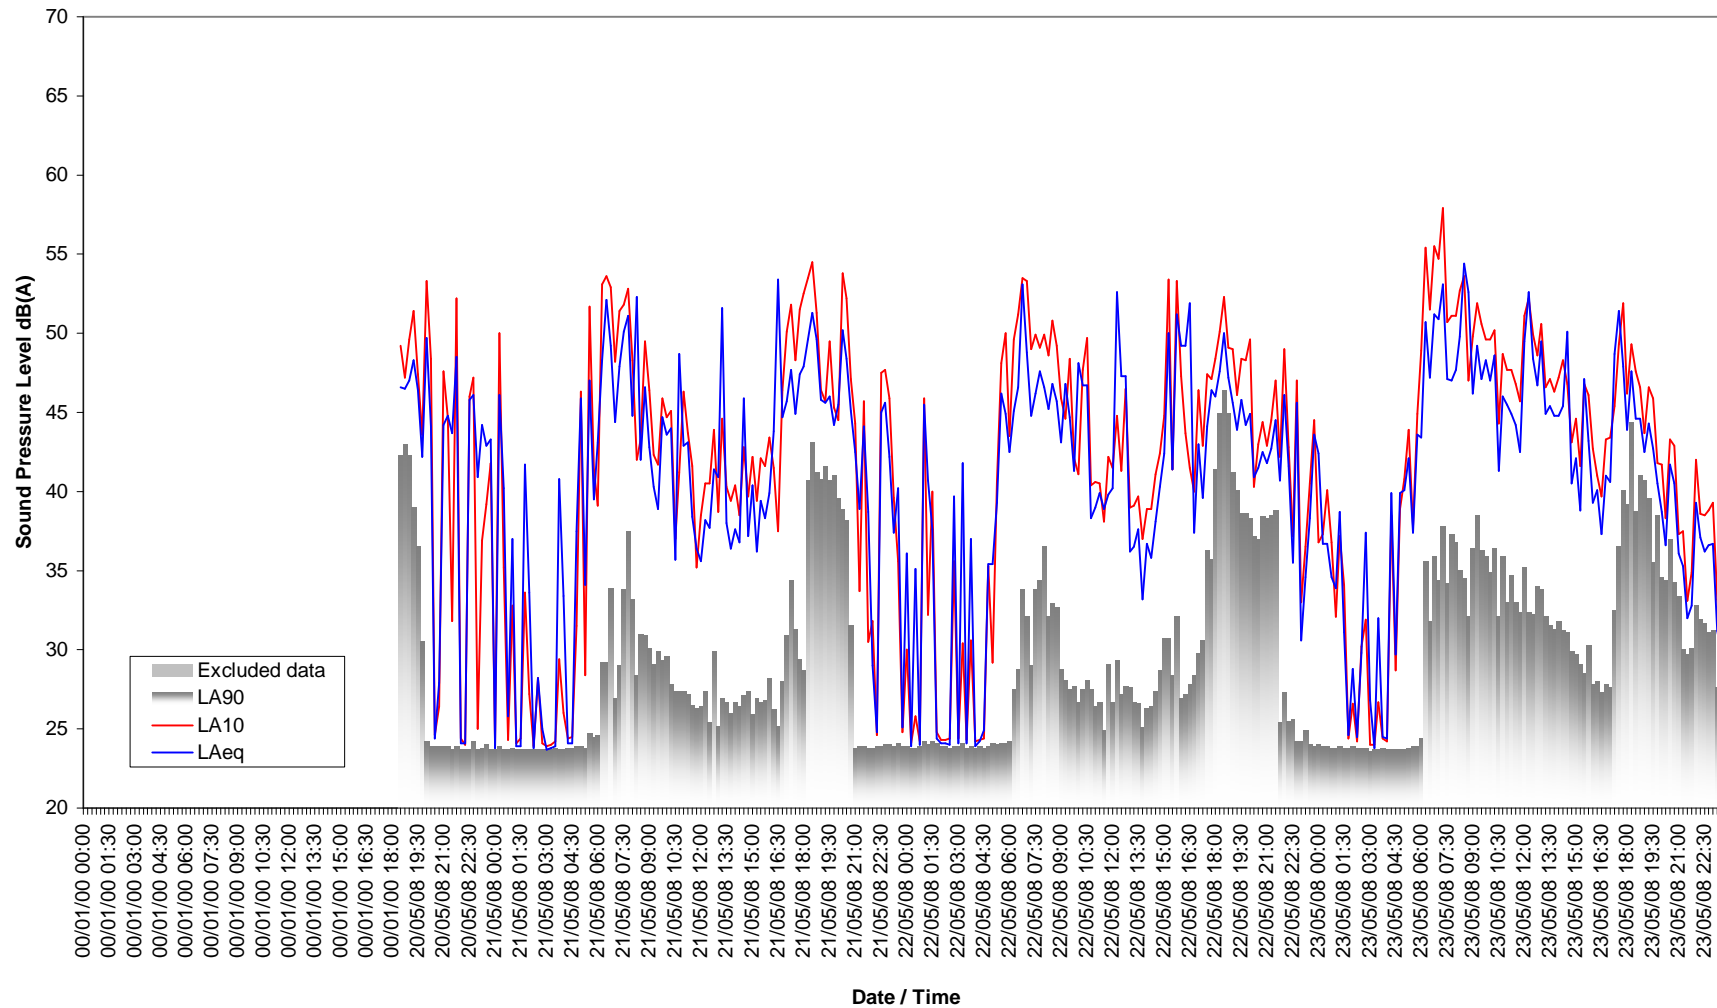

Appendix J

BACKGROUND NOISE MONITORING RESULTS

Figure J-1: Location A Background Monitoring 20/05/2008 – 23/05/2008

Figure J-2: Location A Background Monitoring 24/05/2008 – 27/05/2008

Figure J-3: Location B Background Monitoring 20/05/2008 – 23/05/2008

Figure J-4: Location B Background Monitoring 24/05/2008 – 27/05/2008

Figure J-5: Location C Background Monitoring 20/05/2008 – 23/05/2008

Figure J-6: Location C Background Monitoring 24/05/2008 – 27/05/2008

Figure J-7: Location D Background Monitoring 19/05/2008 – 22/05/2008

Figure J-8: Location D Background Monitoring 23/05/2008 – 26/05/2008