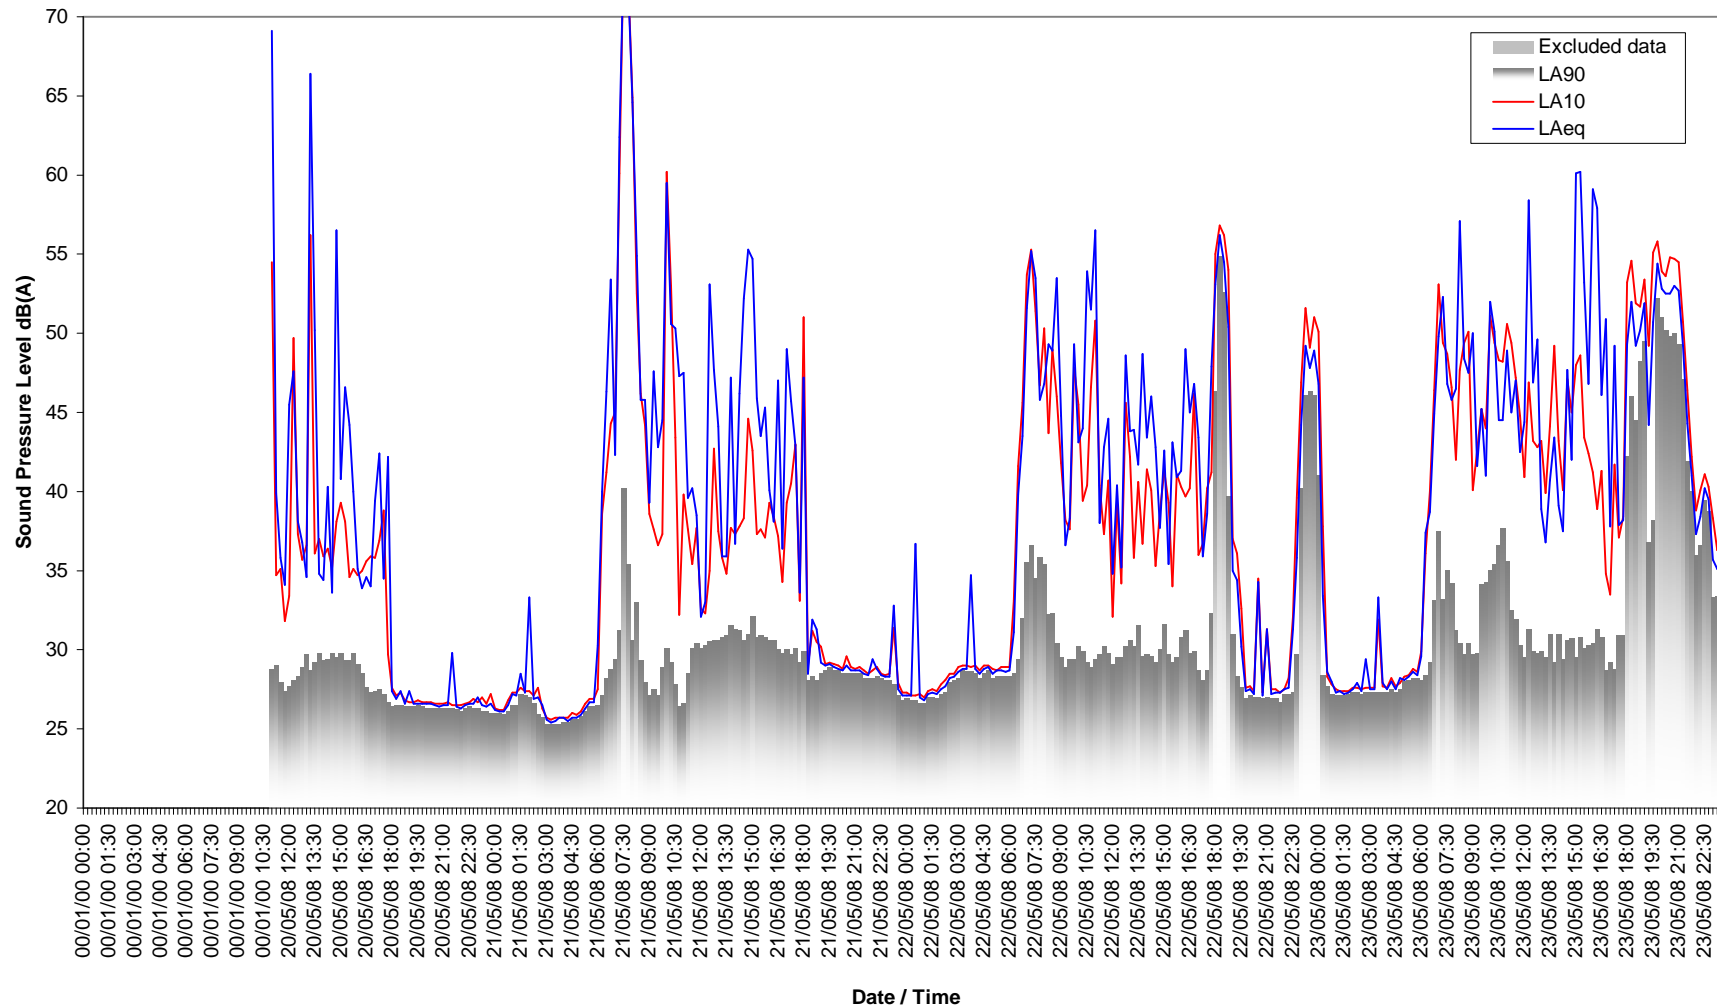

Appendix J

BACKGROUND NOISE MONITORING RESULTS

Figure J-1: Location A Background Monitoring 20/05/2008 – 23/05/2008

Figure J-2: Location A Background Monitoring 24/05/2008 – 27/05/2008

Figure J-3: Location B Background Monitoring 20/05/2008 – 23/05/2008

Figure J-4: Location B Background Monitoring 24/05/2008 – 27/05/2008

Figure J-5: Location C Background Monitoring 20/05/2008 – 23/05/2008

Figure J-6: Location C Background Monitoring 24/05/2008 – 27/05/2008

Figure J-7: Location D Background Monitoring 19/05/2008 – 22/05/2008

Figure J-8: Location D Background Monitoring 23/05/2008 – 26/05/2008