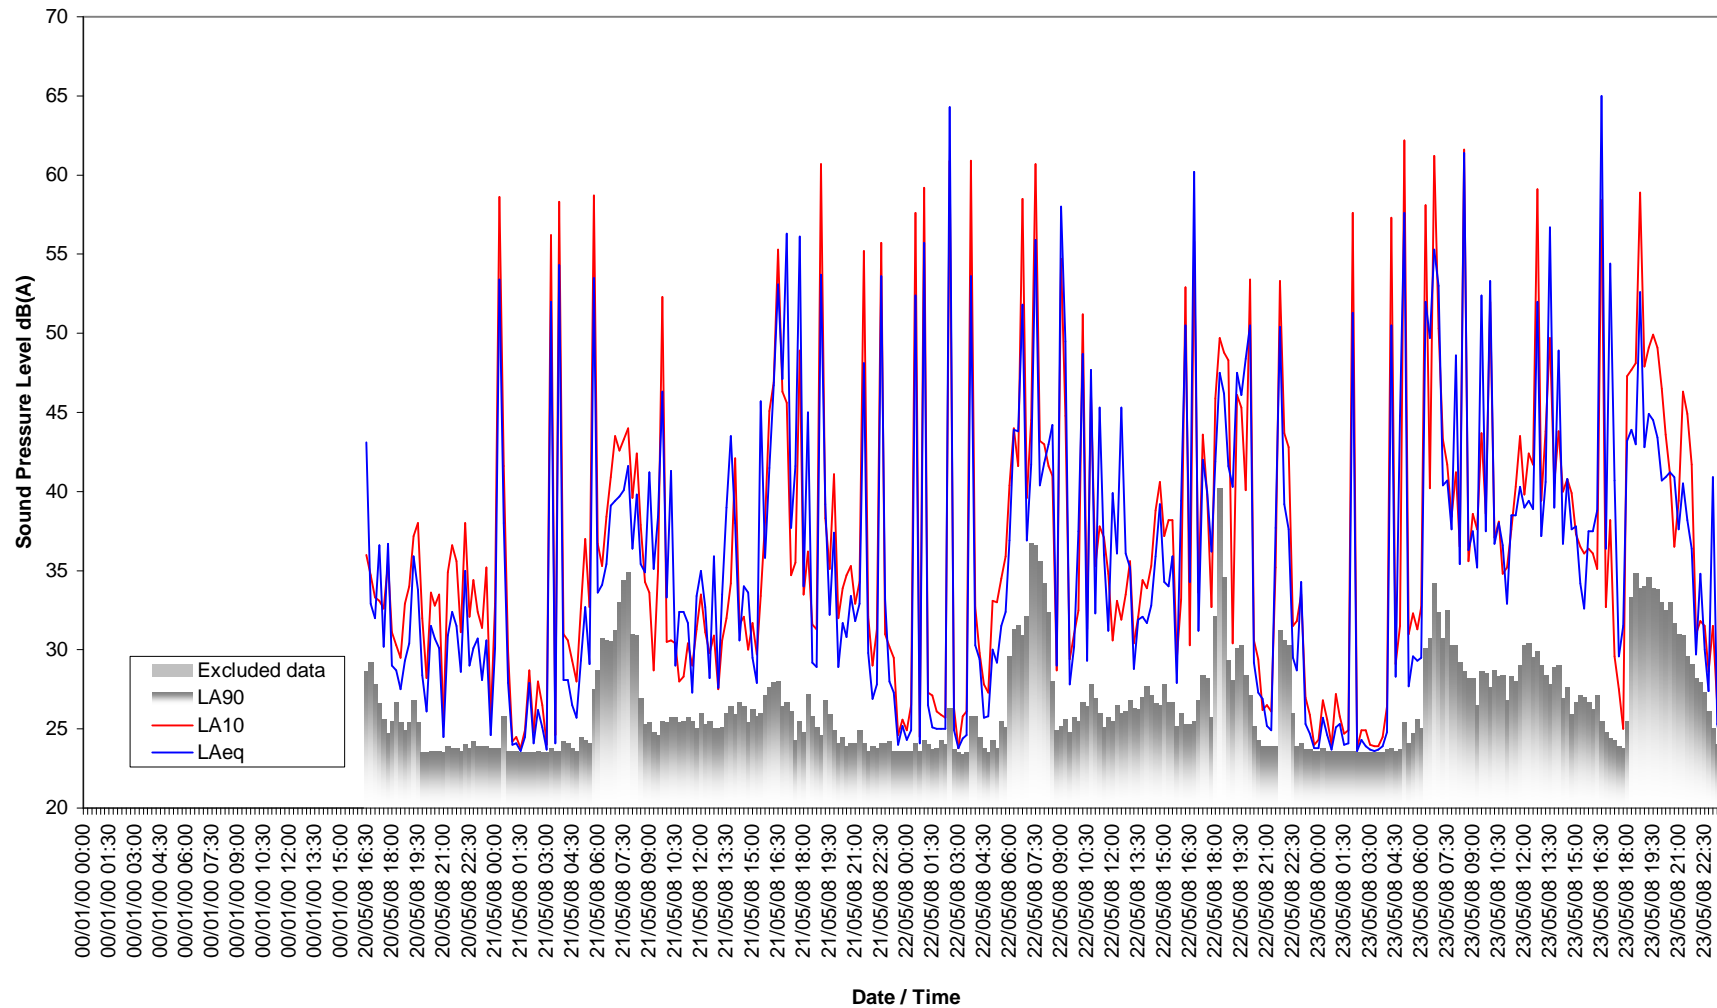

Appendix J

BACKGROUND NOISE MONITORING RESULTS

Figure J-1: Location A Background Monitoring 20/05/2008 – 23/05/2008

Figure J-2: Location A Background Monitoring 24/05/2008 – 27/05/2008

Figure J-3: Location B Background Monitoring 20/05/2008 – 23/05/2008

Figure J-4: Location B Background Monitoring 24/05/2008 – 27/05/2008

Figure J-5: Location C Background Monitoring 20/05/2008 – 23/05/2008

Figure J-6: Location C Background Monitoring 24/05/2008 – 27/05/2008

Figure J-7: Location D Background Monitoring 19/05/2008 – 22/05/2008

Figure J-8: Location D Background Monitoring 23/05/2008 – 26/05/2008