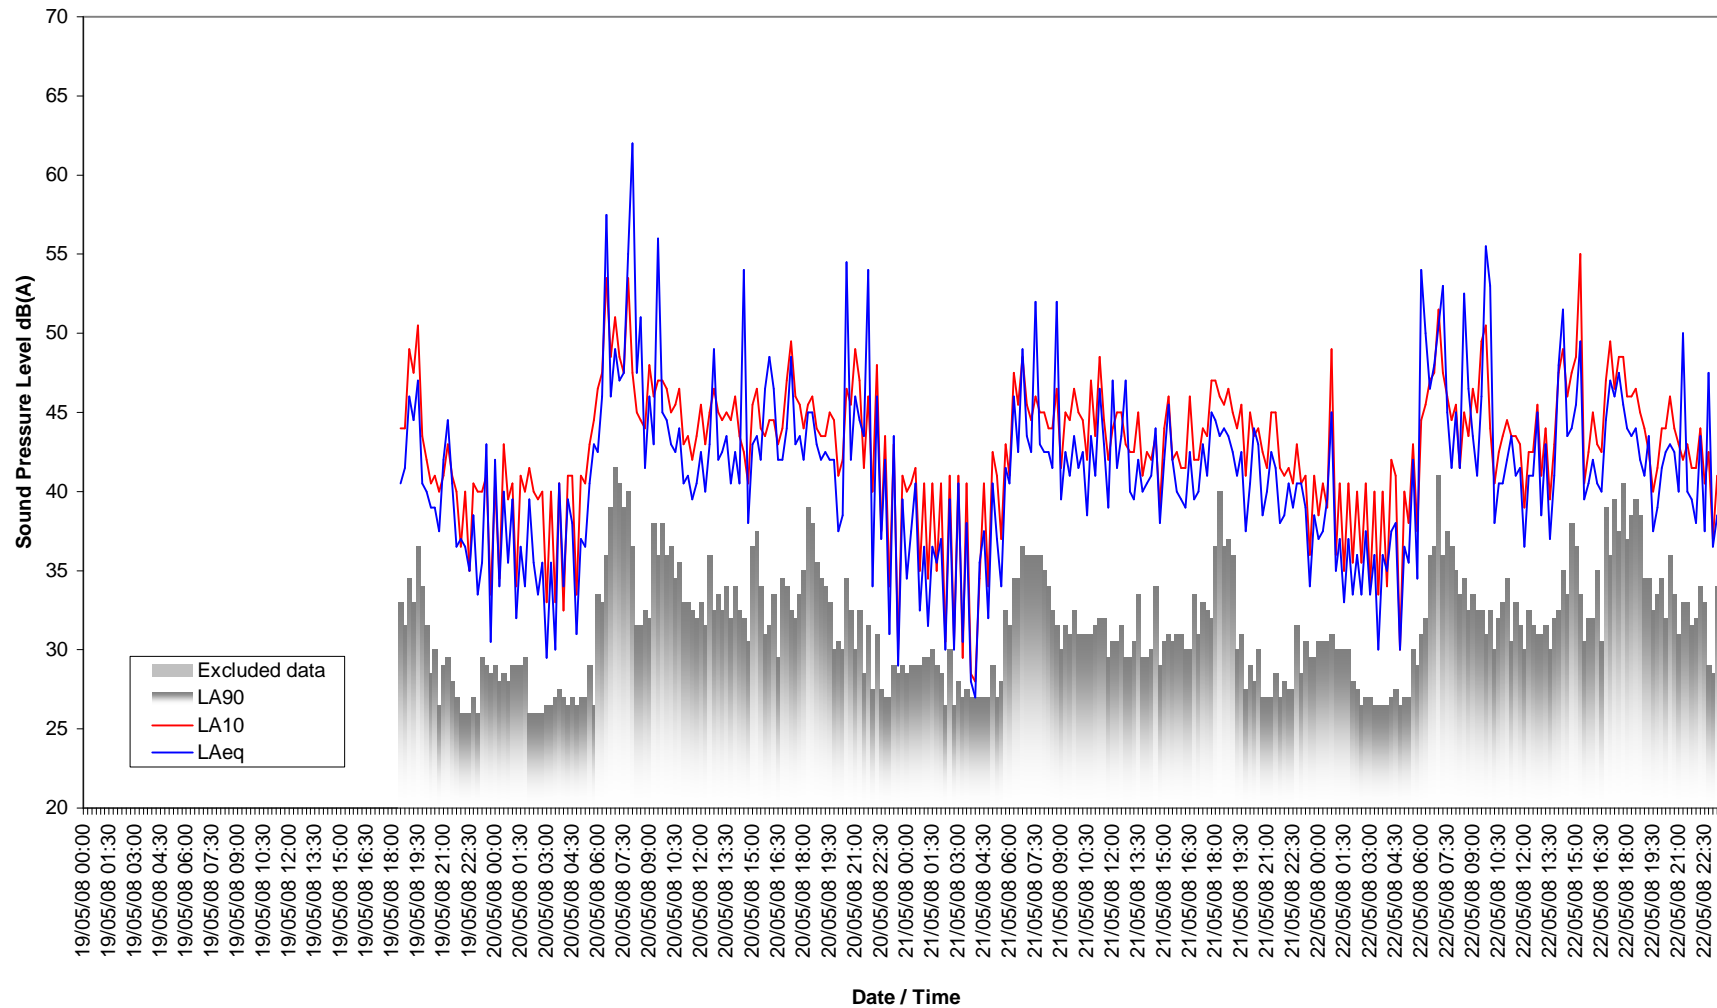

Appendix J

BACKGROUND NOISE MONITORING RESULTS

Figure J-1: Location A Background Monitoring 20/05/2008 – 23/05/2008

Figure J-2: Location A Background Monitoring 24/05/2008 – 27/05/2008

Figure J-3: Location B Background Monitoring 20/05/2008 – 23/05/2008

Figure J-4: Location B Background Monitoring 24/05/2008 – 27/05/2008

Figure J-5: Location C Background Monitoring 20/05/2008 – 23/05/2008

Figure J-6: Location C Background Monitoring 24/05/2008 – 27/05/2008

Figure J-7: Location D Background Monitoring 19/05/2008 – 22/05/2008

Figure J-8: Location D Background Monitoring 23/05/2008 – 26/05/2008