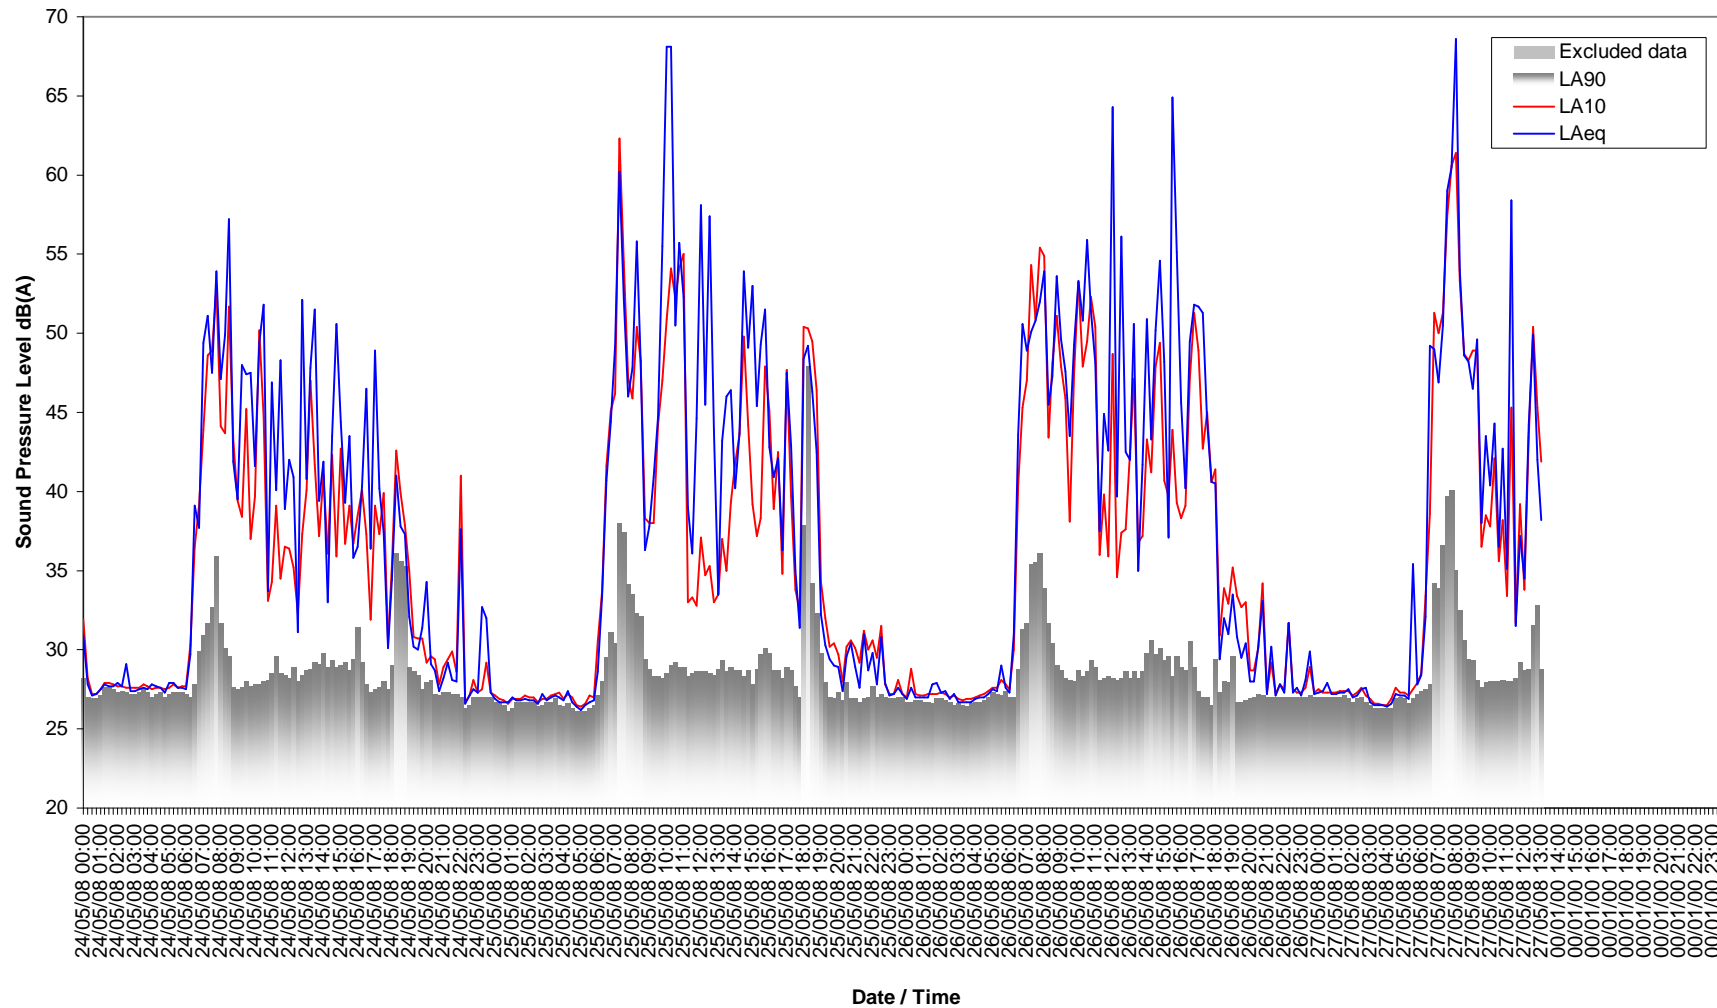

Appendix J

BACKGROUND NOISE MONITORING RESULTS

Figure J-1: Location A Background Monitoring 20/05/2008 – 23/05/2008

Figure J-2: Location A Background Monitoring 24/05/2008 – 27/05/2008

Figure J-3: Location B Background Monitoring 20/05/2008 – 23/05/2008

Figure J-4: Location B Background Monitoring 24/05/2008 – 27/05/2008

Figure J-5: Location C Background Monitoring 20/05/2008 – 23/05/2008

Figure J-6: Location C Background Monitoring 24/05/2008 – 27/05/2008

Figure J-7: Location D Background Monitoring 19/05/2008 – 22/05/2008

Figure J-8: Location D Background Monitoring 23/05/2008 – 26/05/2008