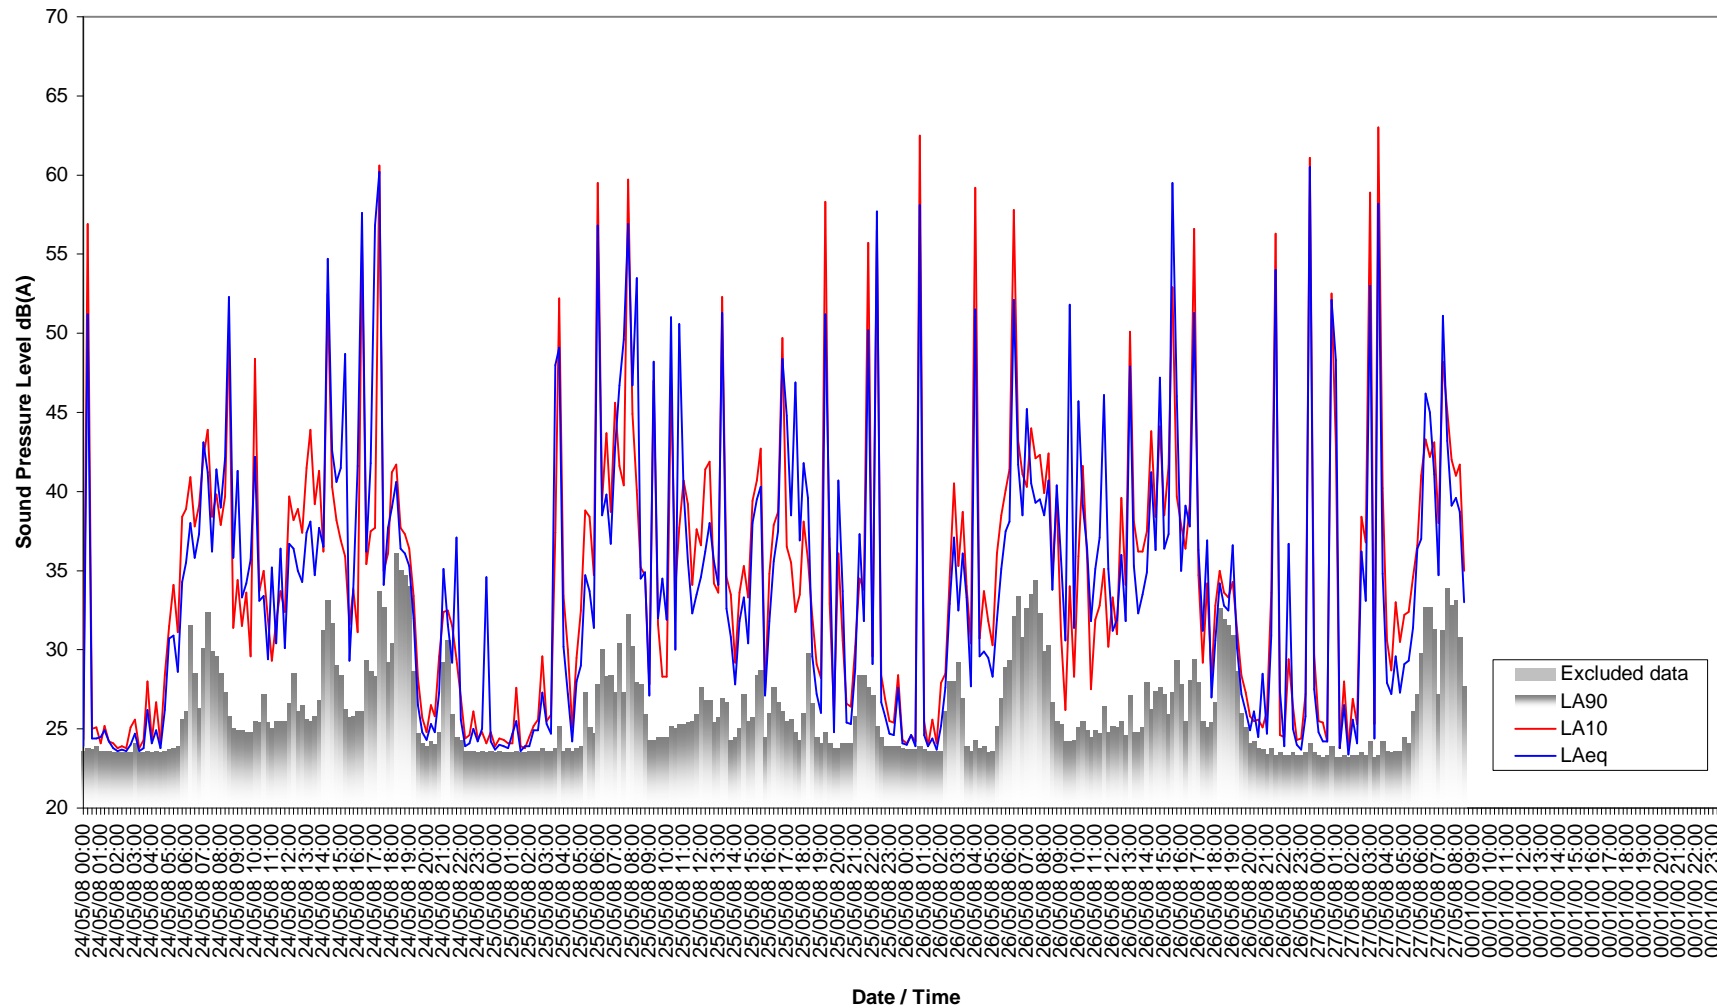

Appendix J

BACKGROUND NOISE MONITORING RESULTS

Figure J-1: Location A Background Monitoring 20/05/2008 – 23/05/2008

Figure J-2: Location A Background Monitoring 24/05/2008 – 27/05/2008

Figure J-3: Location B Background Monitoring 20/05/2008 – 23/05/2008

Figure J-4: Location B Background Monitoring 24/05/2008 – 27/05/2008

Figure J-5: Location C Background Monitoring 20/05/2008 – 23/05/2008

Figure J-6: Location C Background Monitoring 24/05/2008 – 27/05/2008

Figure J-7: Location D Background Monitoring 19/05/2008 – 22/05/2008

Figure J-8: Location D Background Monitoring 23/05/2008 – 26/05/2008