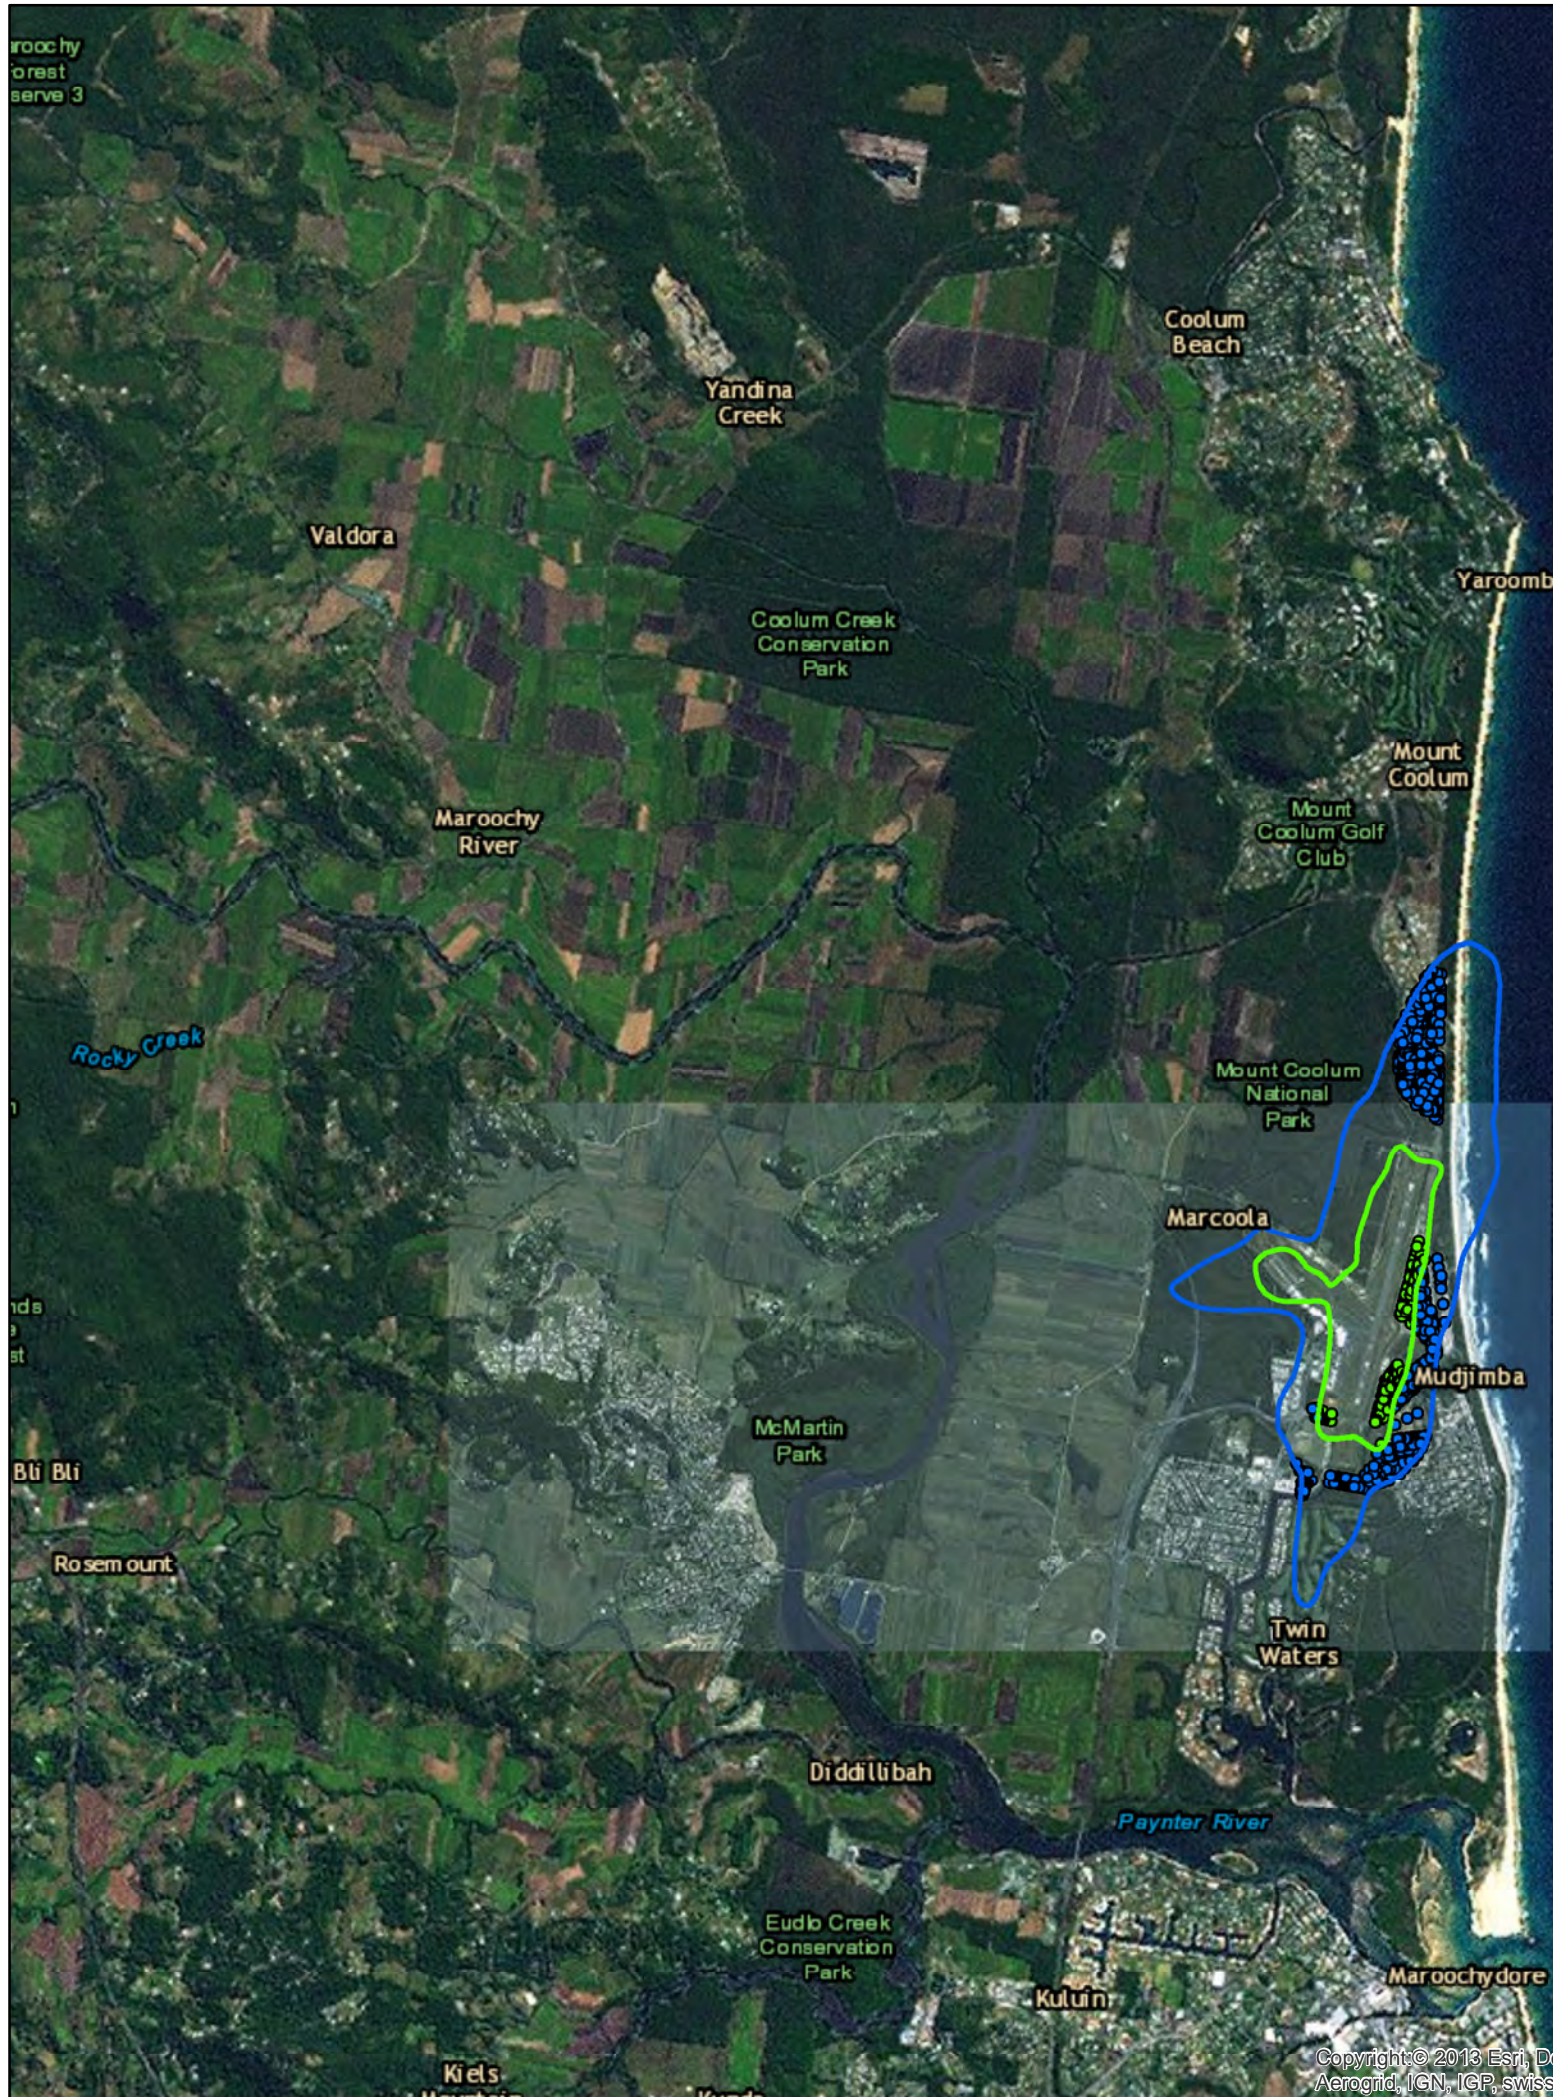

N70  
Combined Fixed  
Wing  
and Helicopter  
Summer Weekday  
Evening