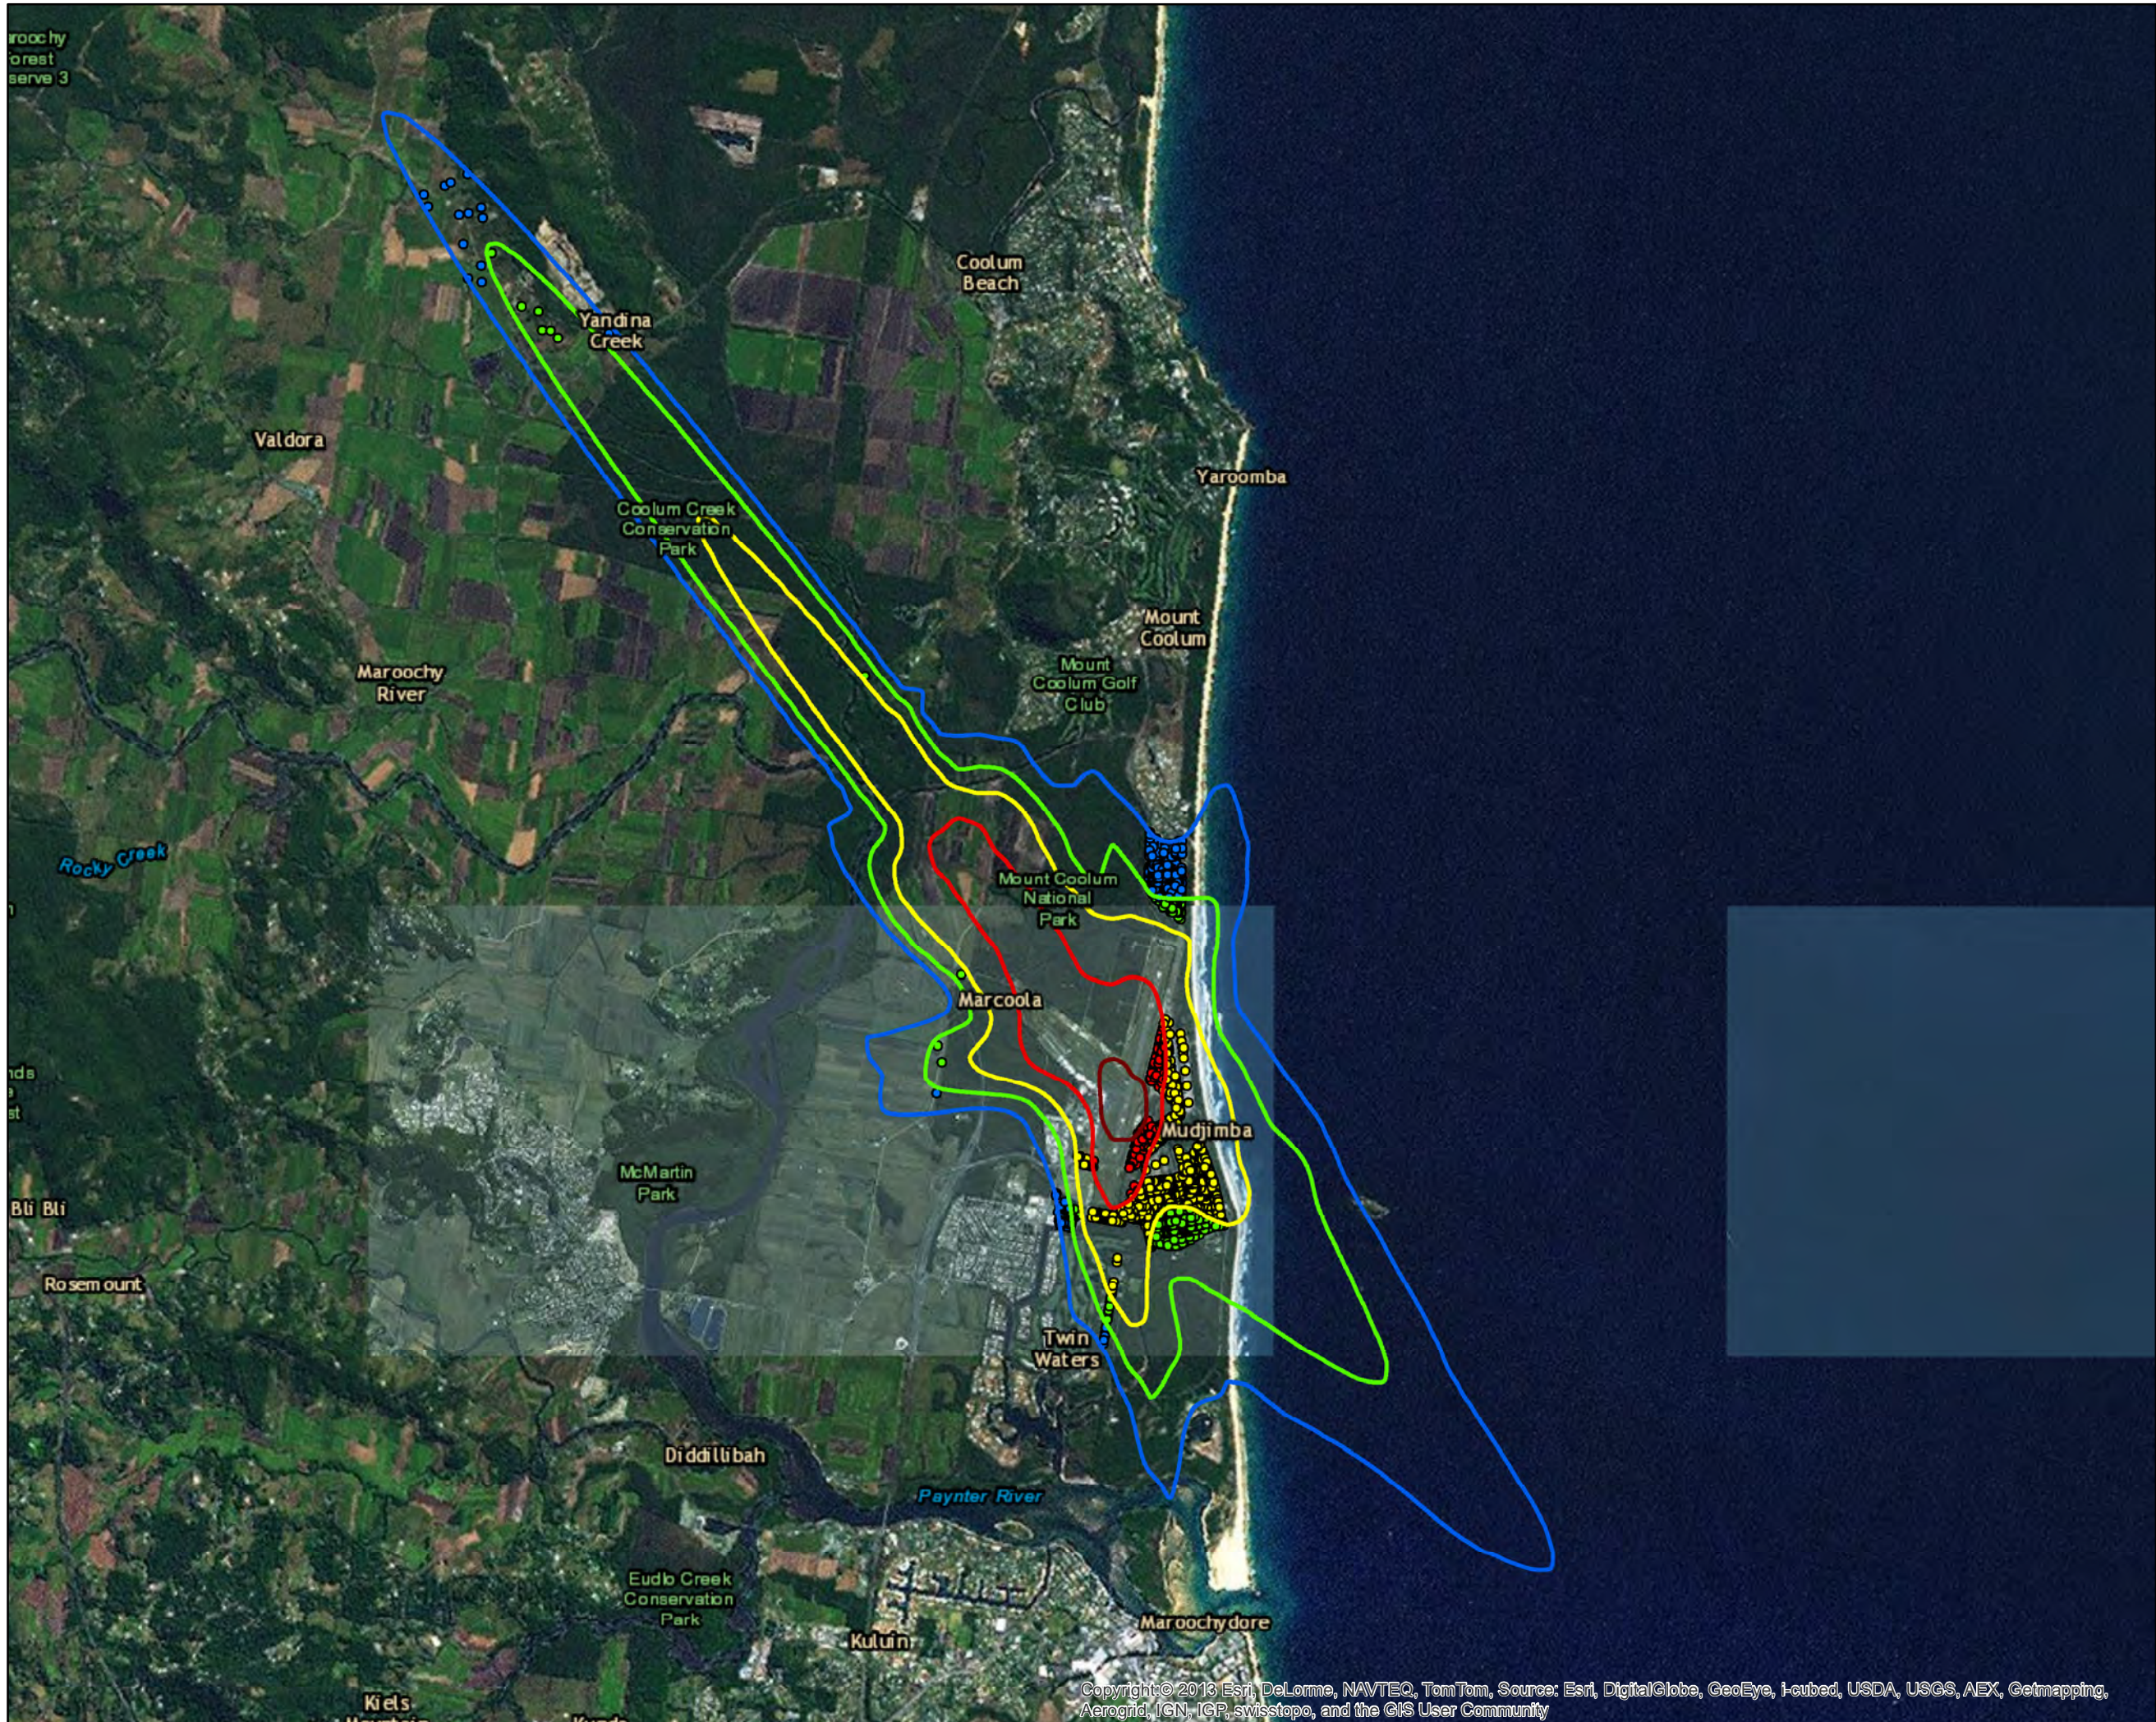

Scale at A3 1:60,000	Drawing Status For information
--------------------------------	--

Coordinate System
GDA 1994 MGA Zone 56

Legend

N70 2020 New Runway
summer weekday Day
(Combined)

- N70 (5-9 events)
- N70 (10-19 events)
- N70 (20-49 events)
- N70 (50-99 events)
- 100+ events