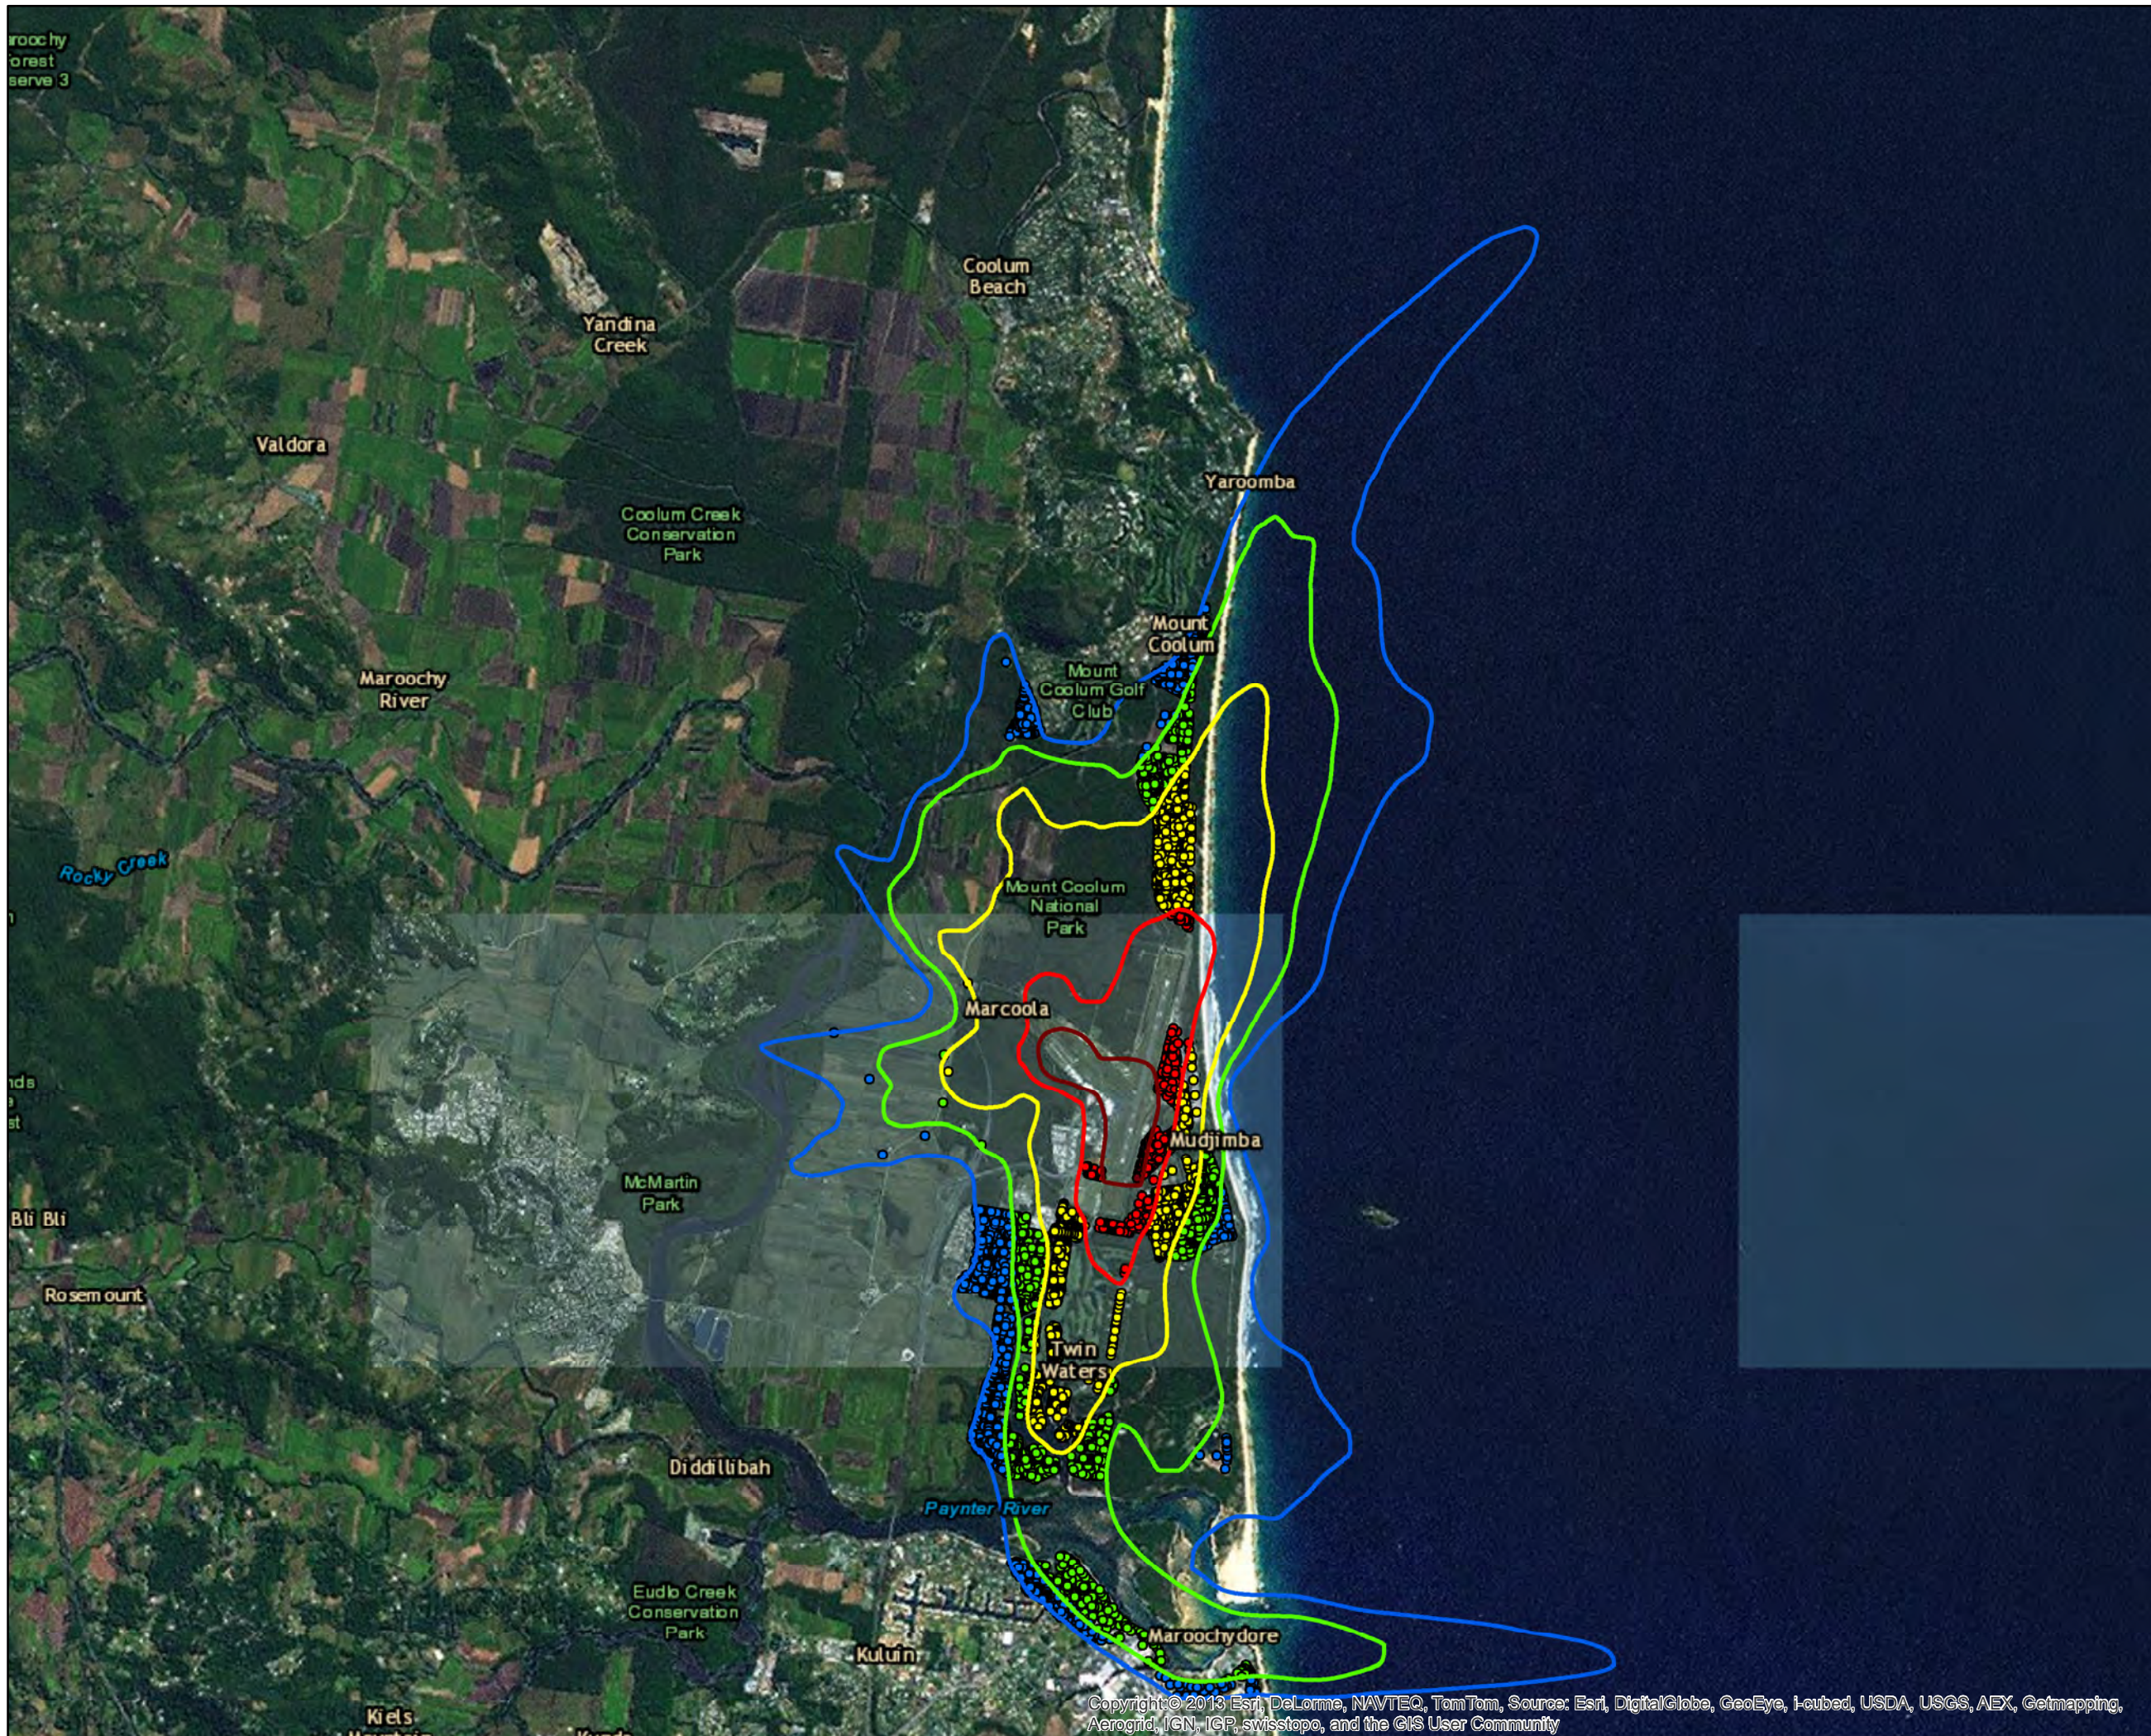

N70 2020 Summer Weekday Day (Do Minimum) Combined

Scale at A3

1:60,000

Drawing Status

For information

Coordinate System

GDA 1994 MGA Zone 56

Copyright © 2013 Esri, DeLorme, NAVTEQ, TomTom, Source: Esri, DigitalGlobe, GeoEye, i-cubed, USDA, USGS, AEX, Getmapping, Aerogrid, IGN, IGP, swisstopo, and the GIS User Community