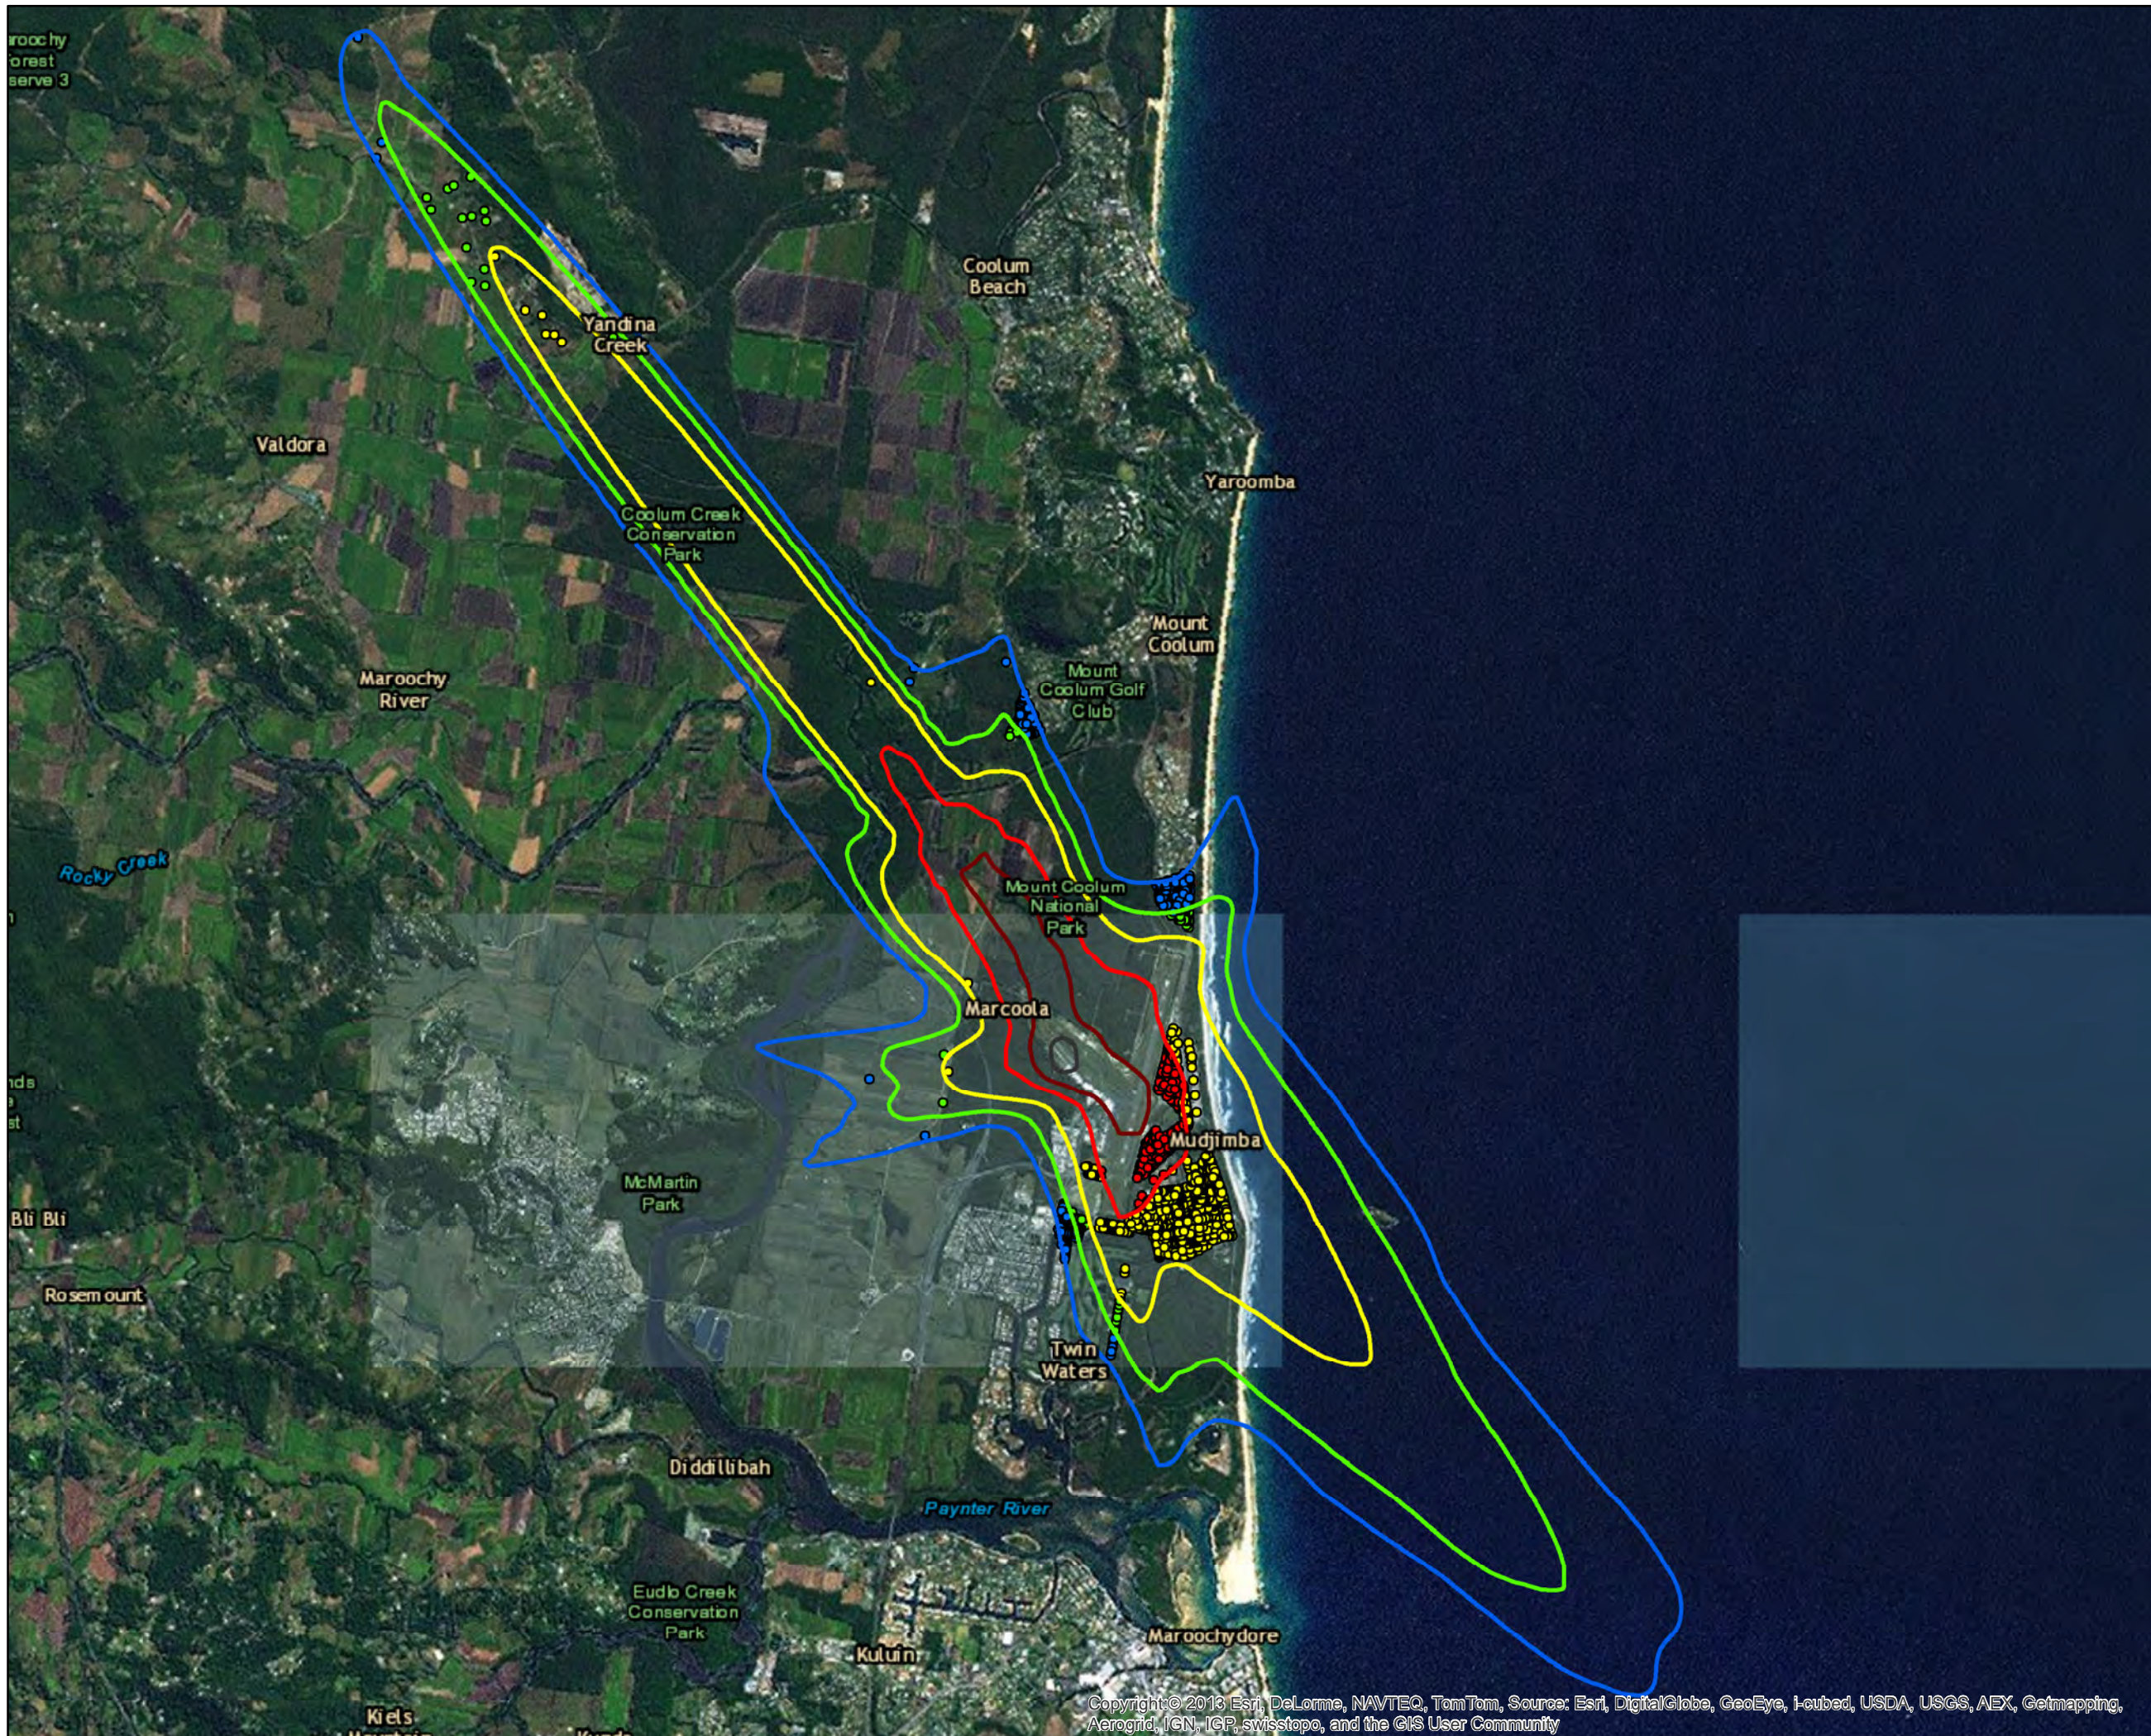

Scale at A3 1:60,000	Drawing Status For information
--------------------------------	--

Coordinate System
GDA 1994 MGA Zone 56

Legend

N70 2020 New Runway
summer weekday Day
(Combined)

- N70 (5-9 events)
- N70 (10-19 events)
- N70 (20-49 events)
- N70 (50-99 events)
- 100+ events

Job Title
EIS clarification mapping

Drawing Title
**N70 2020 Summer Weekday Day
(new runway) Combined**

Scale at A3 1:60,000	Drawing Status For information
--------------------------------	--

Coordinate System
GDA 1994 MGA Zone 56