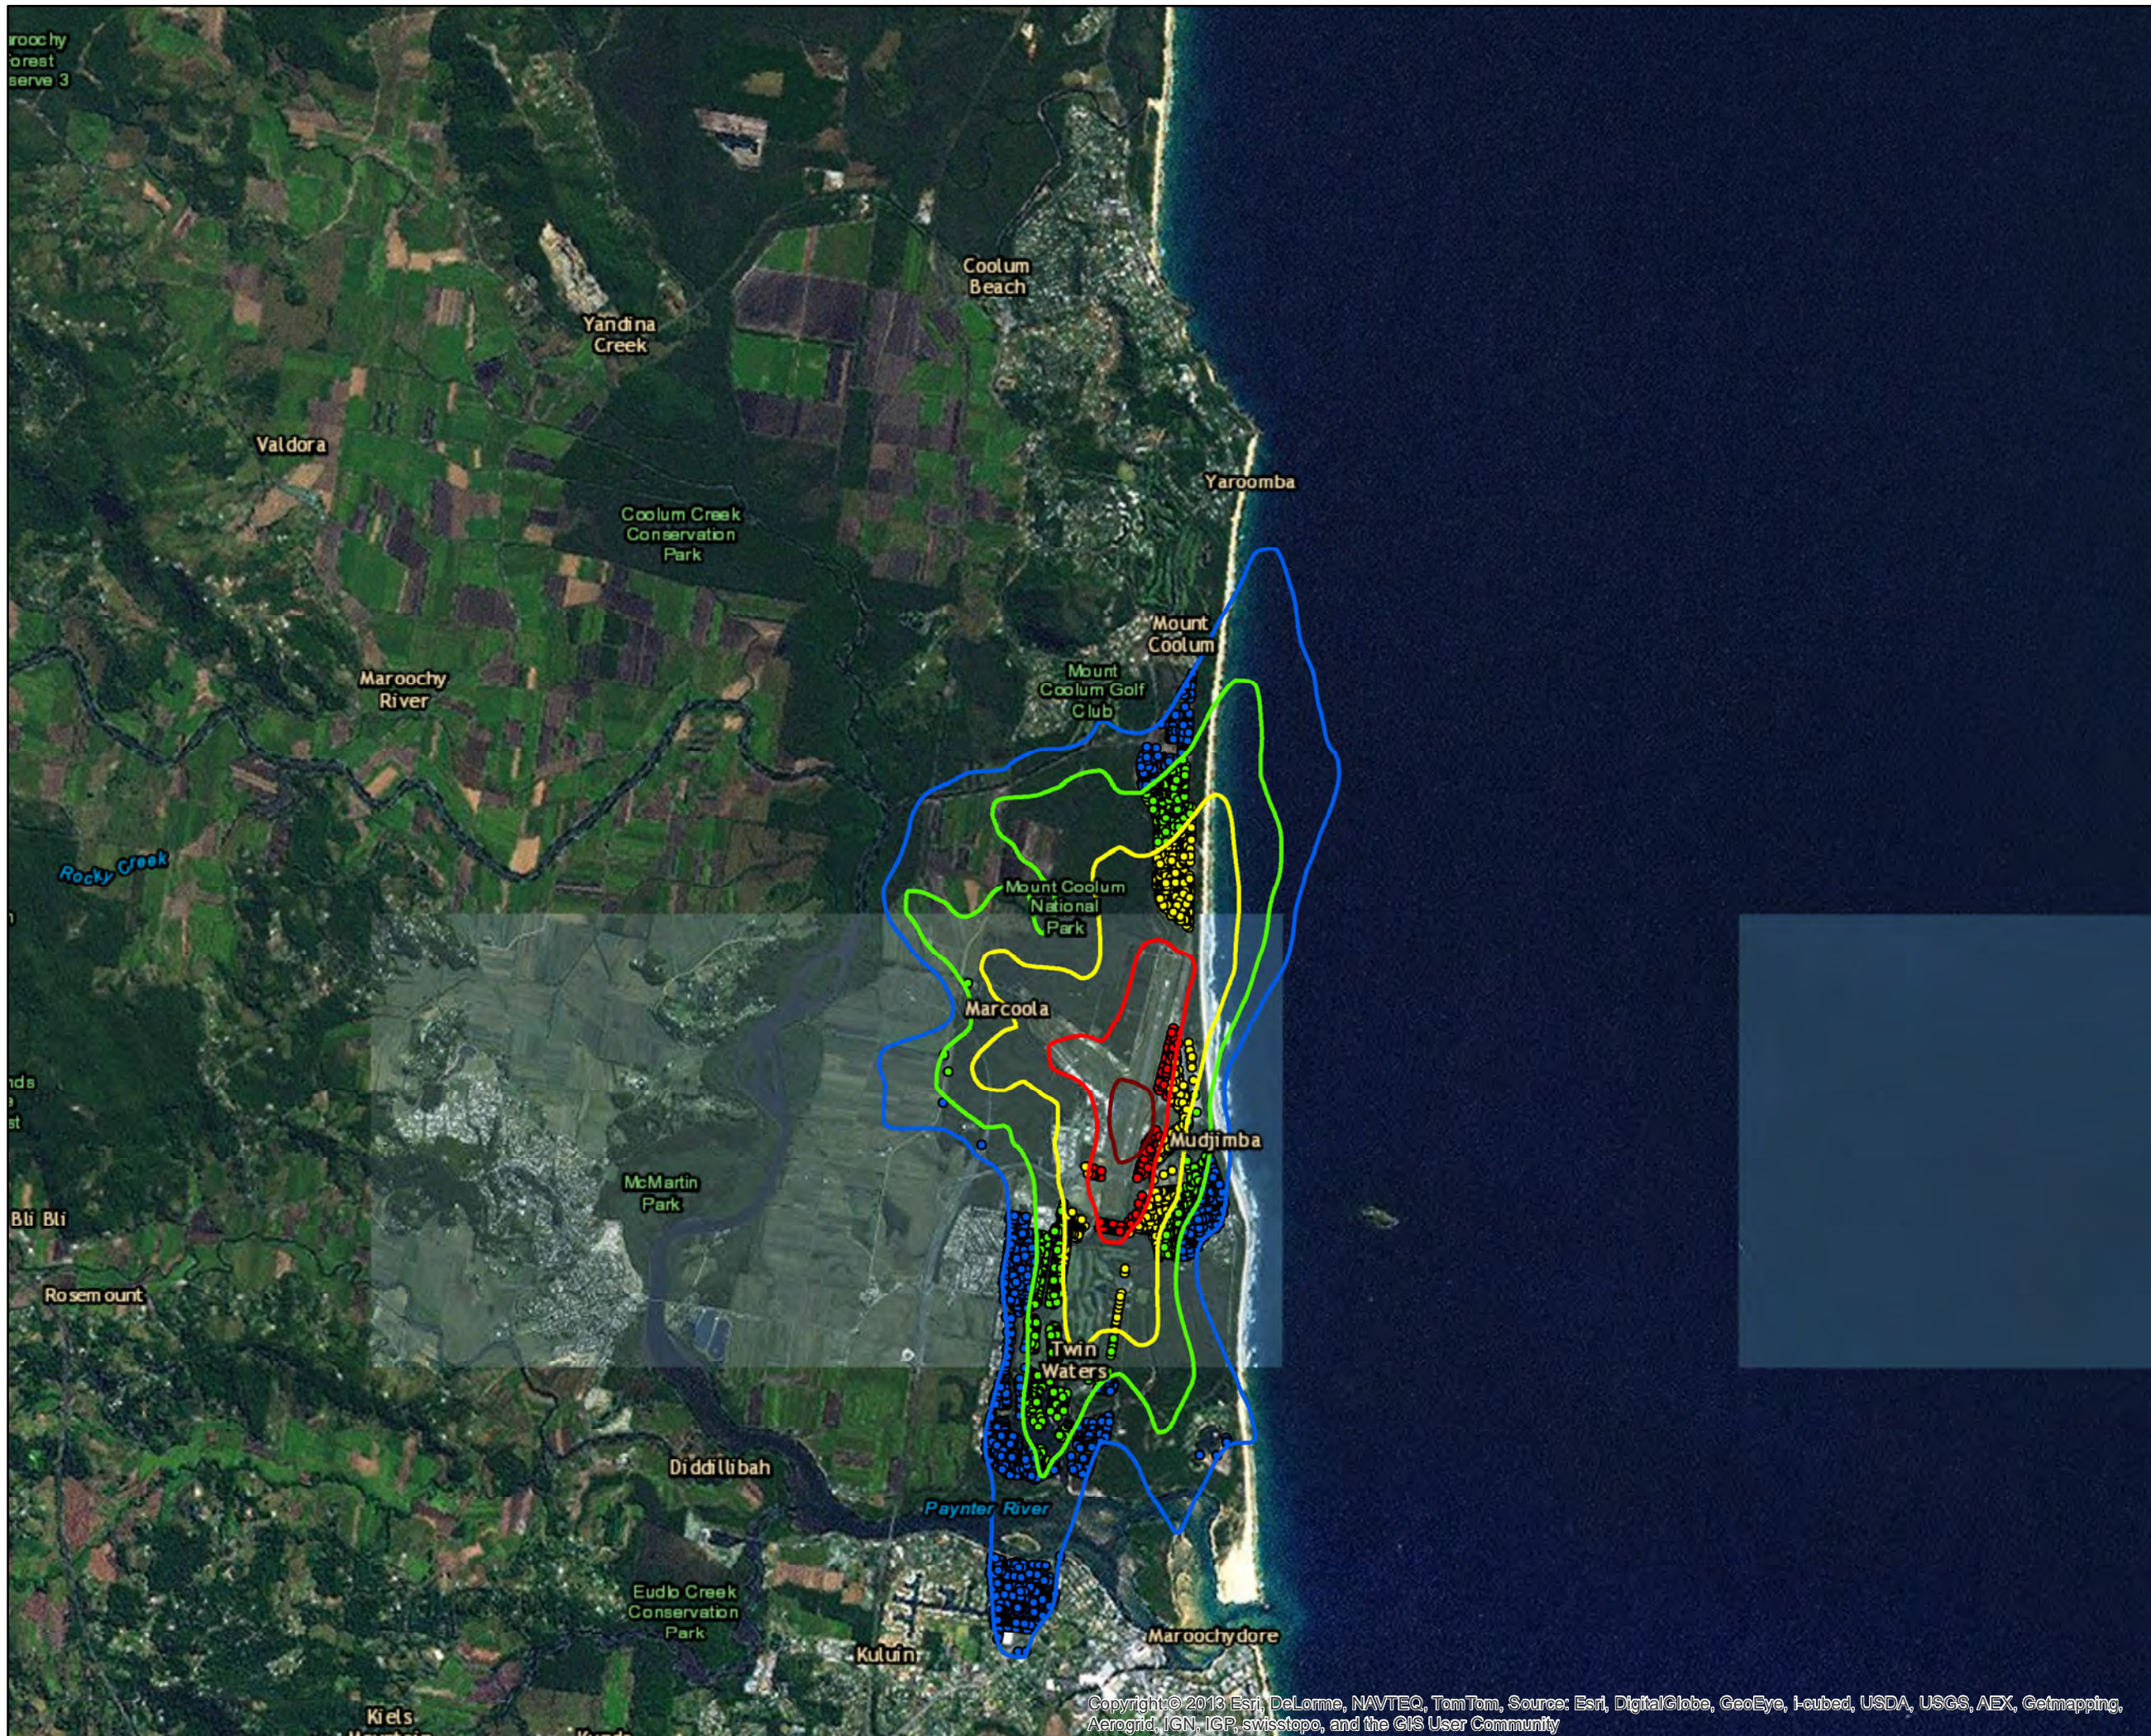

N70
Combined Fixed
Wing
and Helicopter
Summer Weekday
Day

Legend

N70 2012 Existing Summer Weekday Day (Combined)

- N70 (5-9 events)
- N70 (10-19 events)
- N70 (20-49 events)
- N70 (50-99 events)
- 100+events

Job Title

EIS clarification mapping

Drawing Title

**N70 2012 Summer Weekday Day
Combined fixed wing and helicopter**

Scale at A3

1:60,000

Drawing Status

For information

Coordinate System

GDA 1994 MGA Zone 56

Legend

N70 2020 Do Minimum Summer Weekday Day (Combined)

- N70 (5-9 events)
- N70 (10-19 events)
- N70 (20-49 events)
- N70 (50-99 events)
- 100+ events

Dwellings

- 5-9 events
- 10-19 events
- 20-49 events
- 50-99 events
- 100+ events