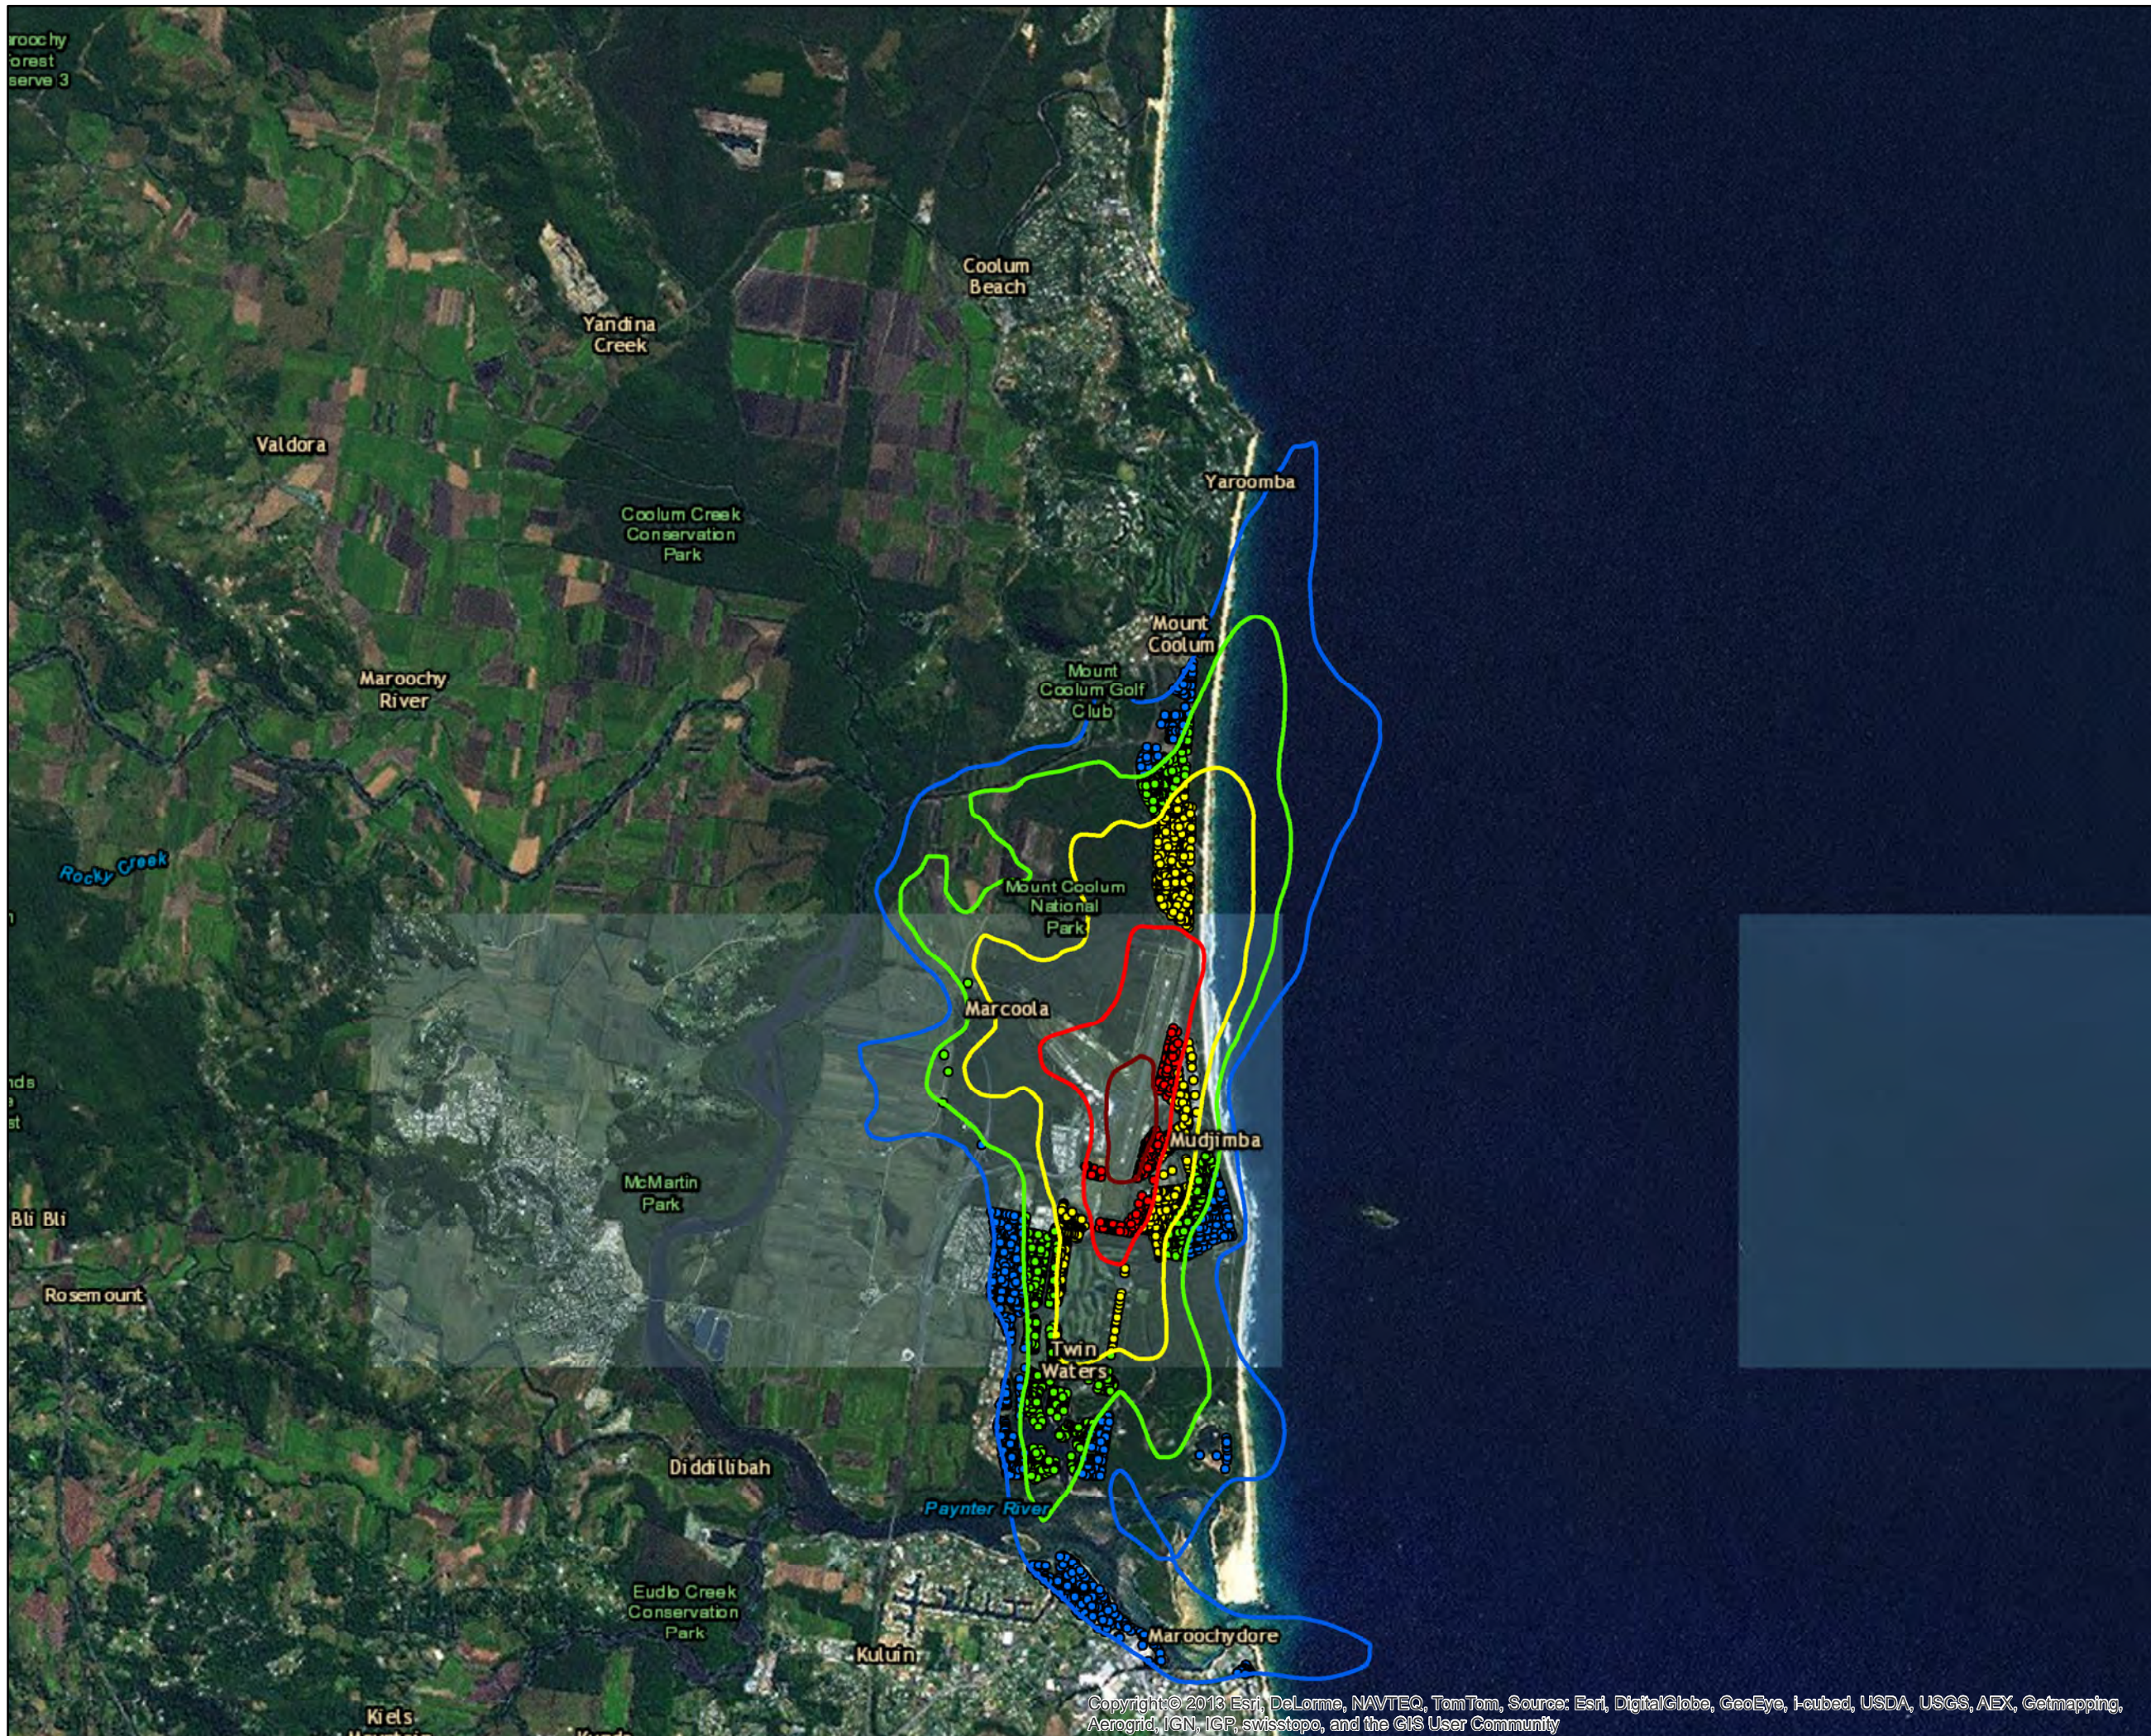

Job Title

EIS clarification mapping

Drawing Title

**N70 2012 Summer Weekday Day
Combined fixed wing and helicopter**

Scale at A3

1:60,000

Drawing Status

For information

Coordinate System

GDA 1994 MGA Zone 56

Legend

N70 2020 Do Minimum Summer Weekday Day (Combined)

- N70 (5-9 events)
- N70 (10-19 events)
- N70 (20-49 events)
- N70 (50-99 events)
- 100+ events

Dwellings

- 5-9 events
- 10-19 events
- 20-49 events
- 50-99 events
- 100+ events