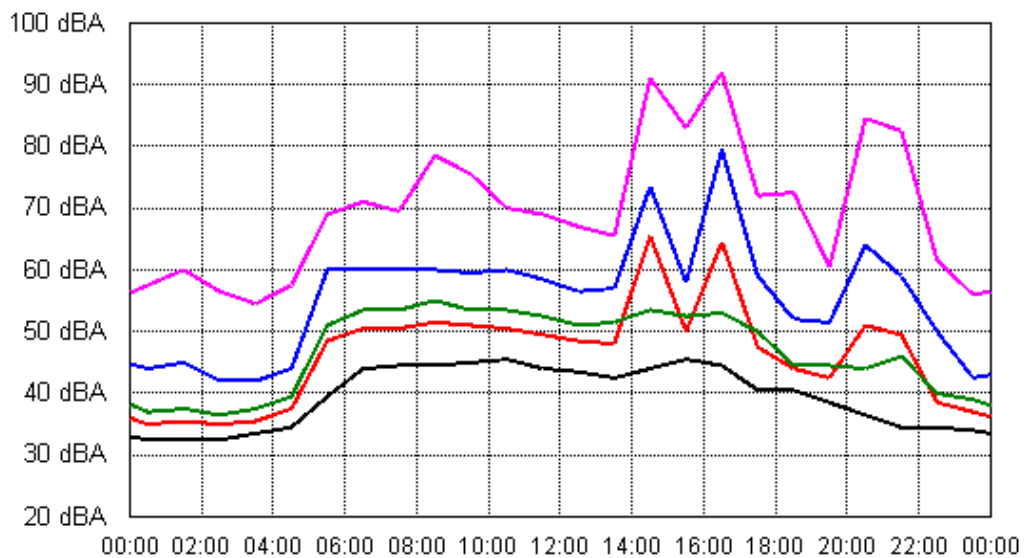

Tue 04 Sep 2012

Wed 05 Sep 2012

APPENDIX B15:B

Project: Sunshine Coast Airport 00605
Location: 1 Warran Road, Mt Coolum

Thu 06 Sep 2012

Fri 07 Sep 2012

APPENDIX B15:B

Project: Sunshine Coast Airport 00605
Location: 1 Warran Road, Mt Coolum