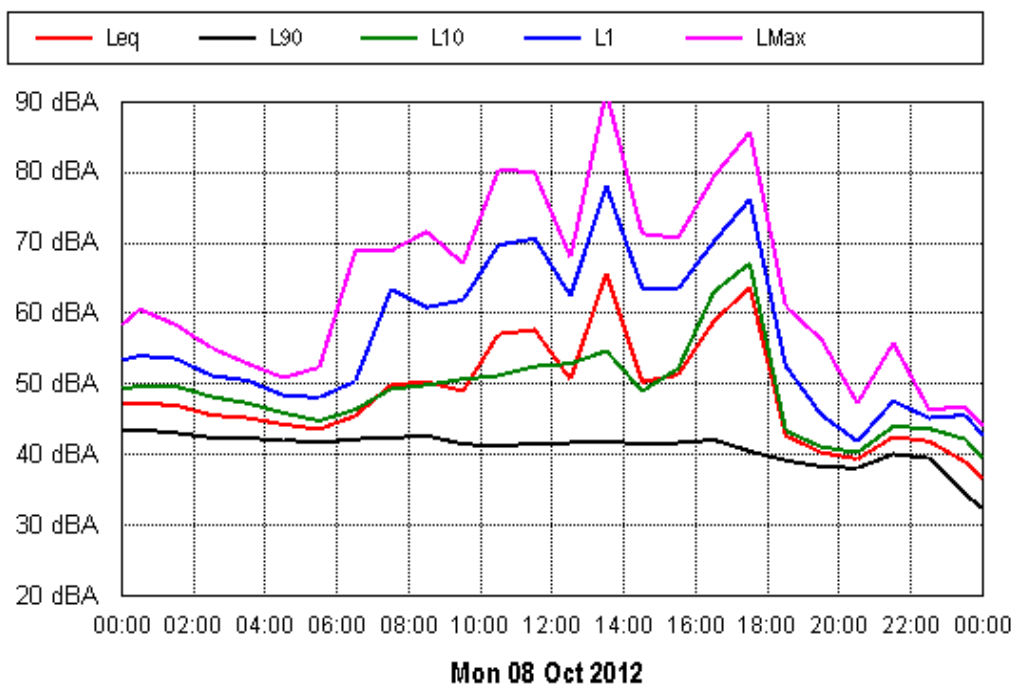

APPENDIX B15:B

Project: Sunshine Coast Airport 00605
Location: Airport Location L (Northwestern Area)