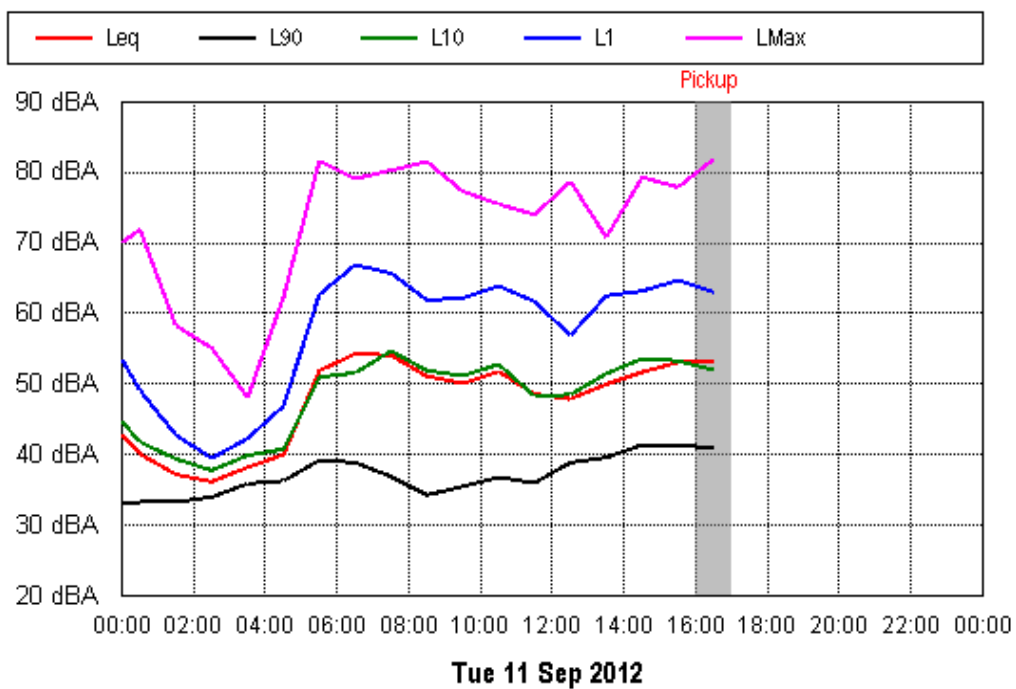

APPENDIX B15:B

Project: Sunshine Coast Airport 00605
Location: 31 Sassifras Street, Mudjimba