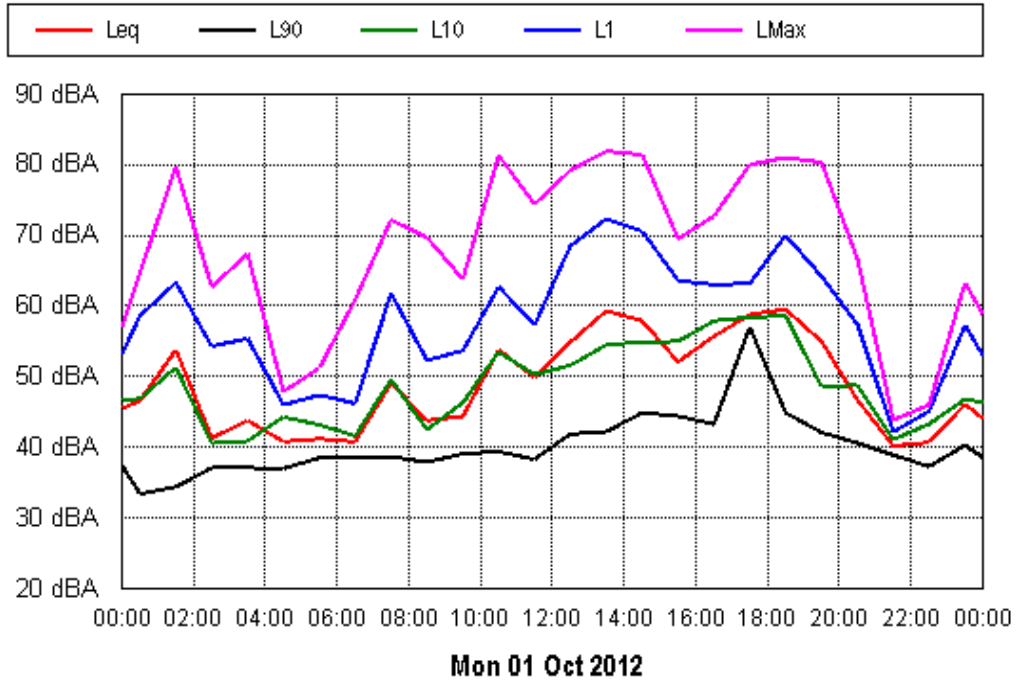

APPENDIX B15:B

Project: Sunshine Coast Airport 00605
Location: Airport Location L (Northwestern Area)