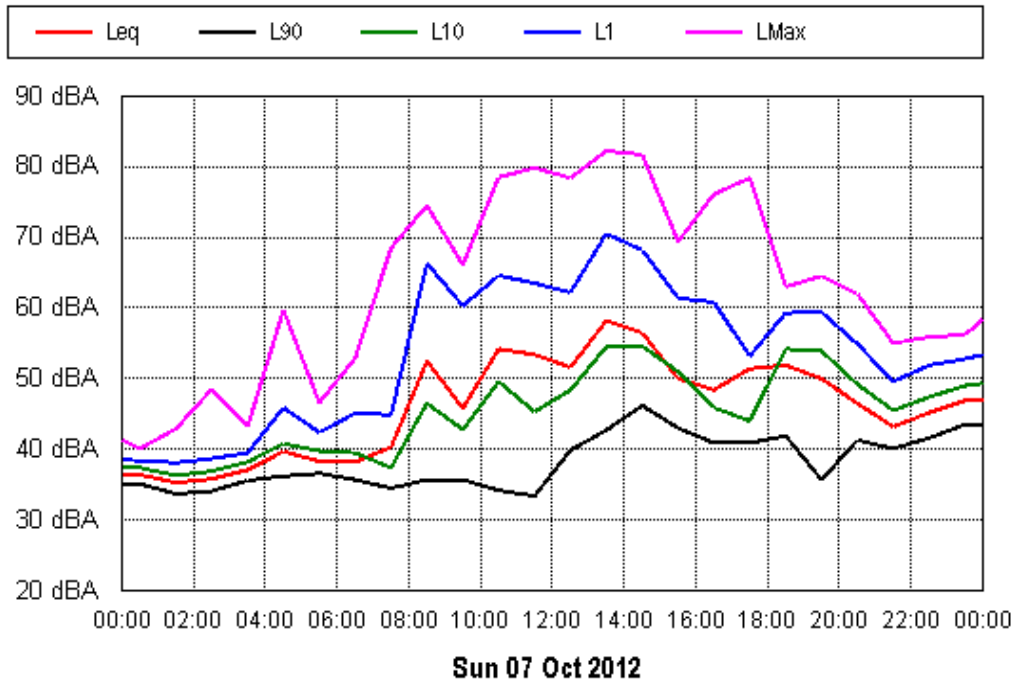

APPENDIX B15:B

Project: Sunshine Coast Airport 00605
Location: Airport Location L (Northwestern Area)