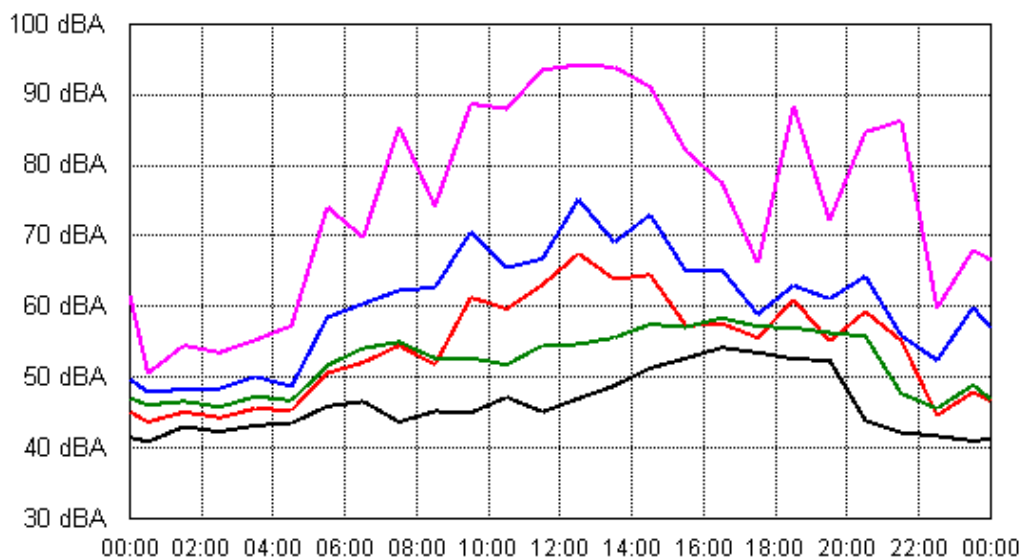

APPENDIX B15:B

Project: Sunshine Coast Airport 00605
Location: 9 Joanne St, Marcoola

APPENDIX B15:B

Project: Sunshine Coast Airport 00605
Location: 9 Joanne St, Marcoola

Mon 10 Sep 2012

Tue 11 Sep 2012

APPENDIX B15:B