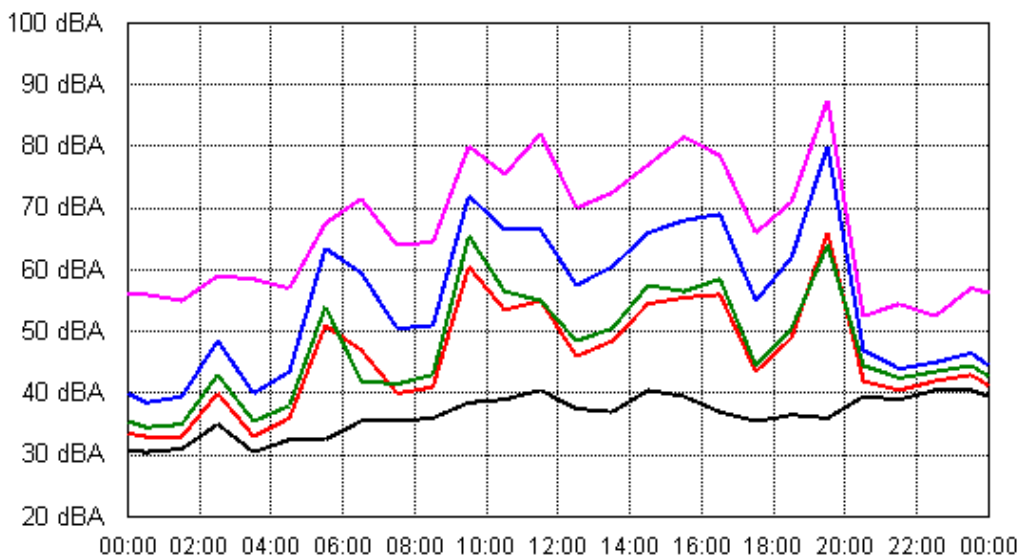

Sat 01 Sep 2012