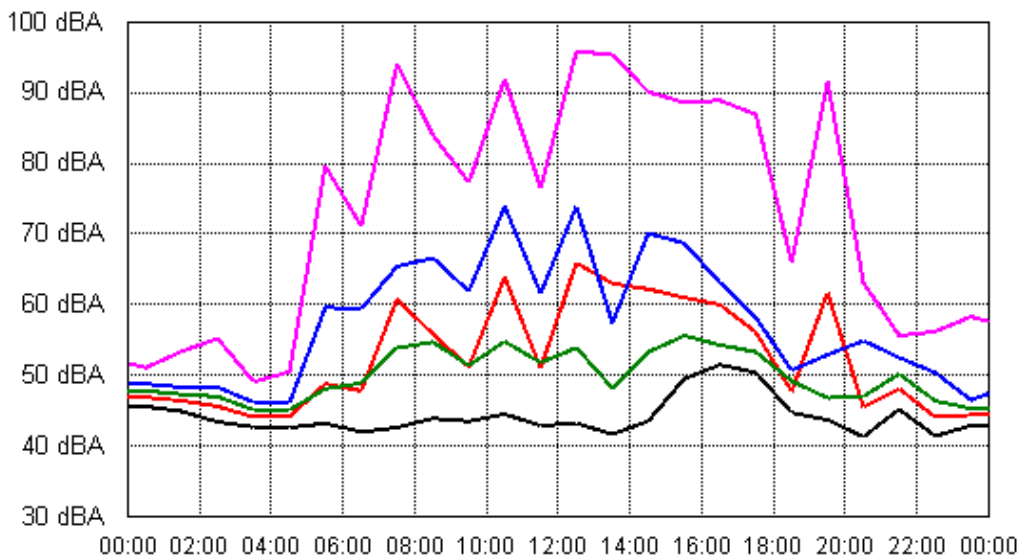

Project: Sunshine Coast Airport 00605
Location: 9 Joanne St, Marcoola

Tue 04 Sep 2012

Wed 05 Sep 2012

APPENDIX B15:B

Project: Sunshine Coast Airport 00605
Location: 9 Joanne St, Marcoola

Thu 06 Sep 2012

Fri 07 Sep 2012