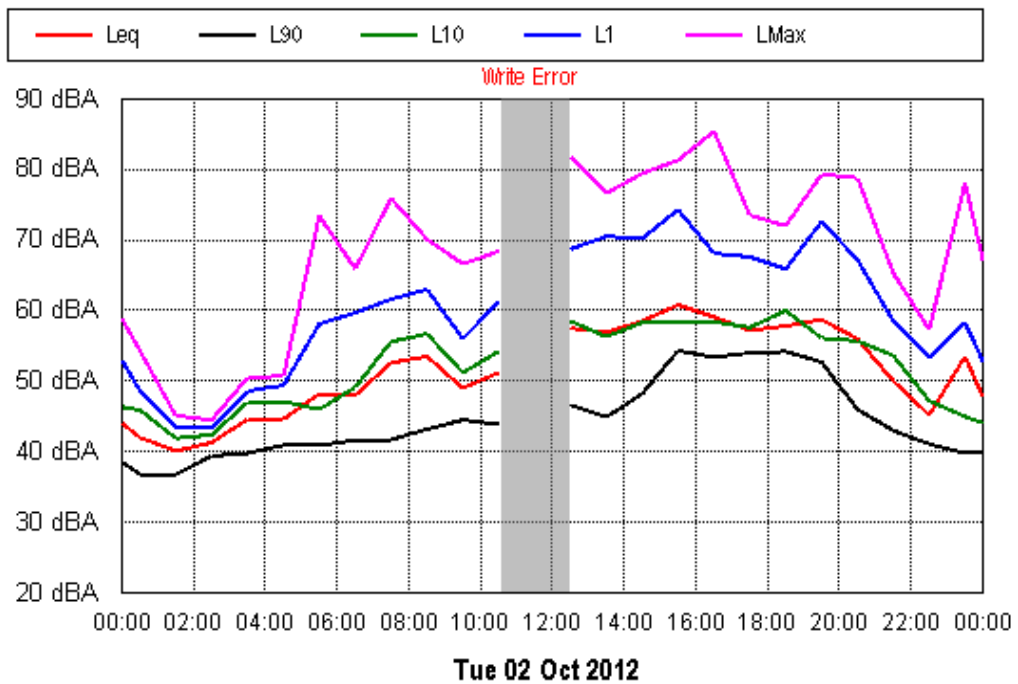

APPENDIX B15:B

Project: Sunshine Coast Airport 00605
Location: Airport Location L (Northwestern Area)