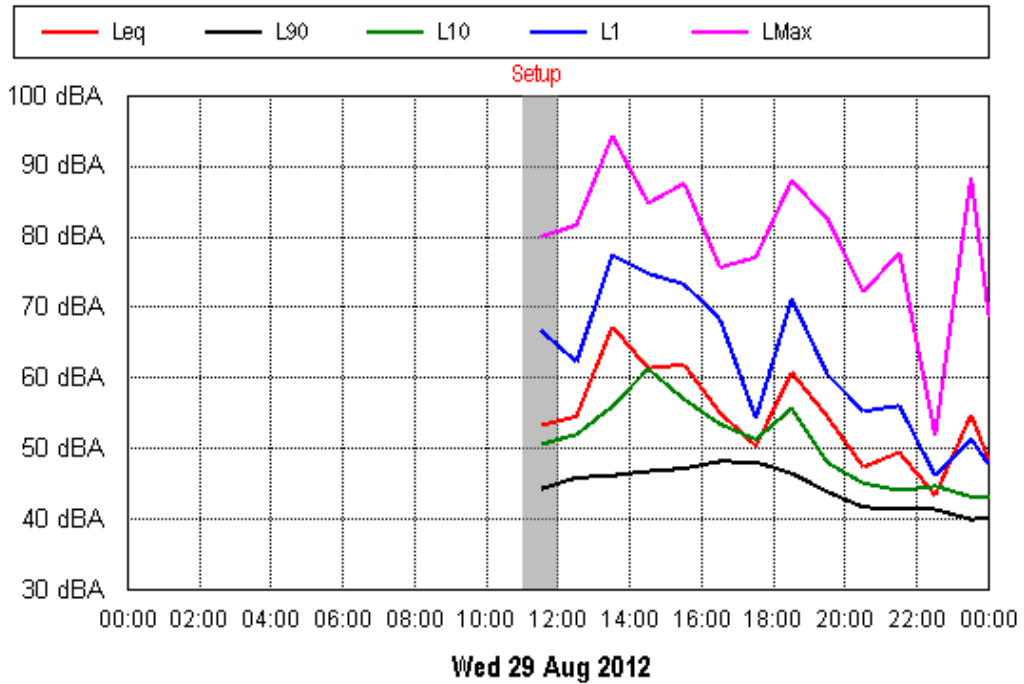

Mon 10 Sep 2012

Tue 11 Sep 2012

APPENDIX B15:B

Project: Sunshine Coast Airport 00605
Location: Level 1, 29 The Esplanade, Maroochydore

APPENDIX B15:B

Project: Sunshine Coast Airport 00605
Location: 9 Joanne St, Marcoola