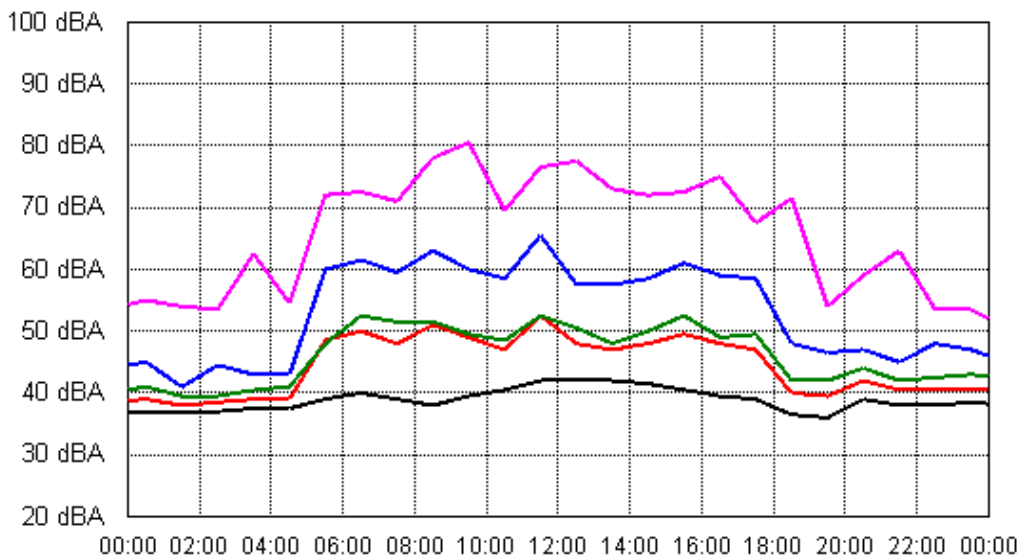

APPENDIX B15:B

Project: Sunshine Coast Airport 00605
Location: 1 Warran Road, Mt Coolum

Sun 02 Sep 2012