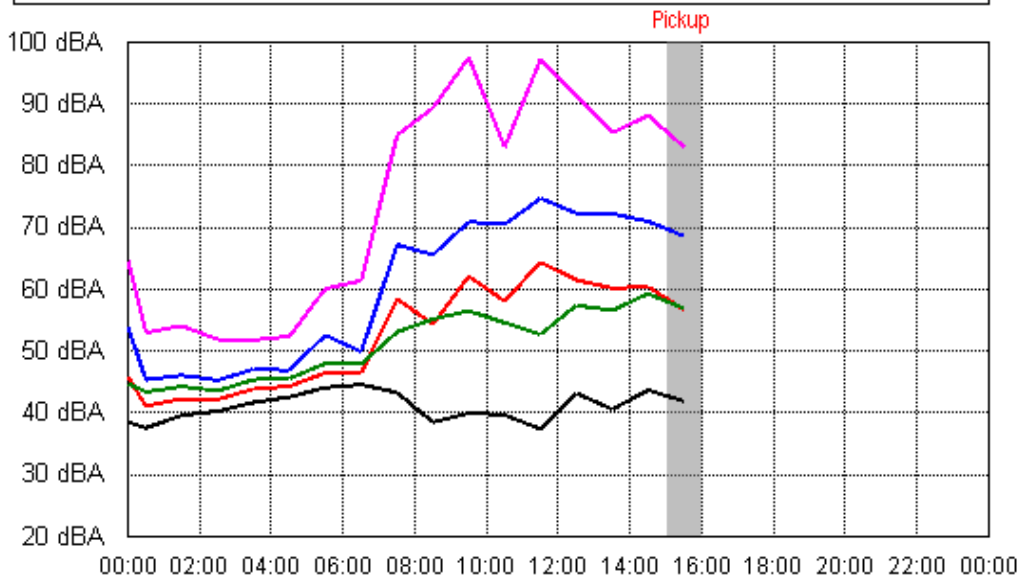

Tue 11 Sep 2012