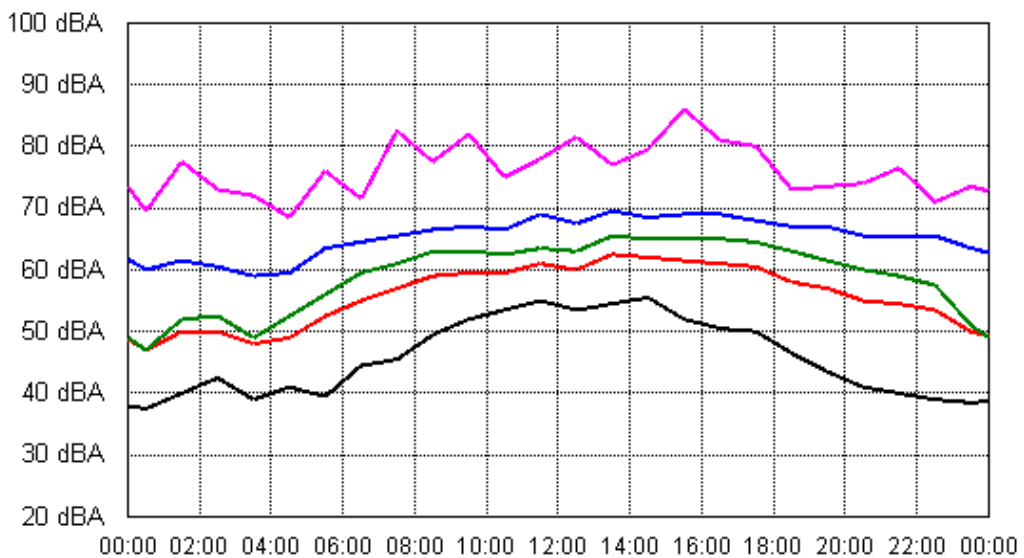

Fri 31 Aug 2012

Sat 01 Sep 2012

APPENDIX B15:B

Project: Sunshine Coast Airport 00605
Location: Level 1, 29 The Esplanade, Maroochydore

Fri 31 Aug 2012

Sat 01 Sep 2012

APPENDIX B15:B

Project: Sunshine Coast Airport 00605
Location: Level 1, 29 The Esplanade, Maroochydore