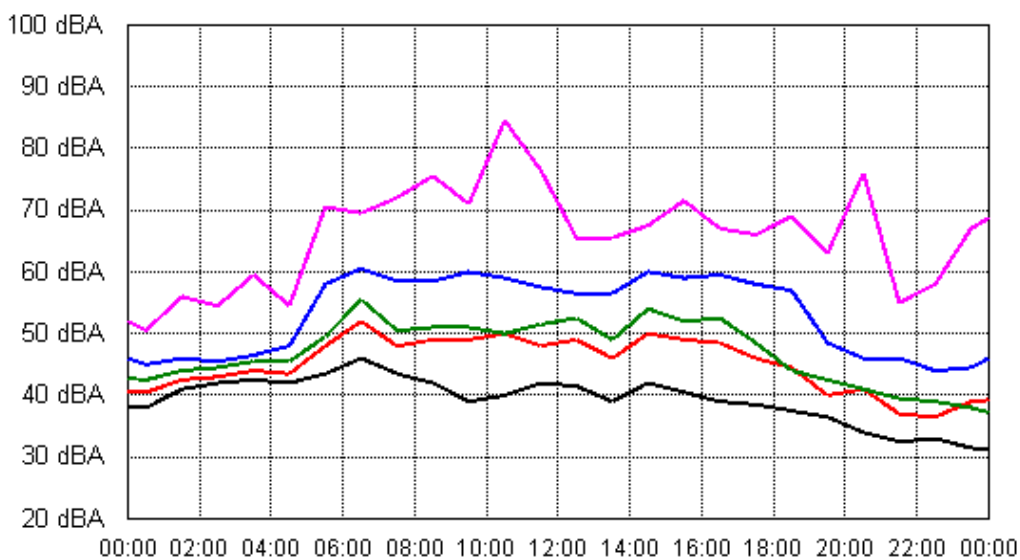

Fri 31 Aug 2012

Sat 01 Sep 2012

APPENDIX B15:B

Project: Sunshine Coast Airport 00605
Location: 1 Warran Road, Mt Coolum

Sun 02 Sep 2012

Mon 03 Sep 2012

APPENDIX B15:B

Project: Sunshine Coast Airport 00605
Location: 1 Warran Road, Mt Coolom