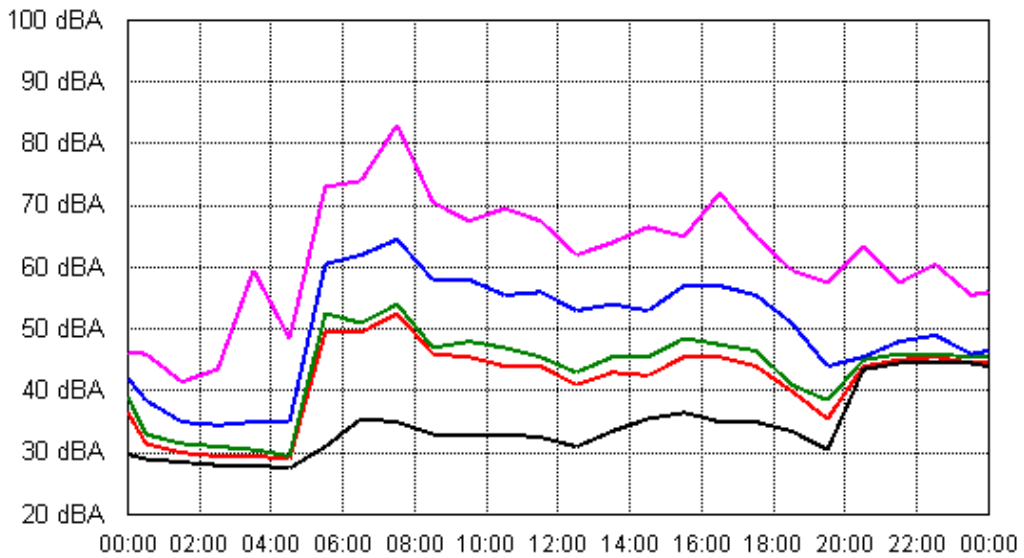

Project: Sunshine Coast Airport 00605
Location: 200 West Coolum Road

APPENDIX B15:B

Project: Sunshine Coast Airport 00605
Location: 200 West Coolum Road

APPENDIX B15:B

Project: Sunshine Coast Airport 00605
Location: 200 West Coolum Road