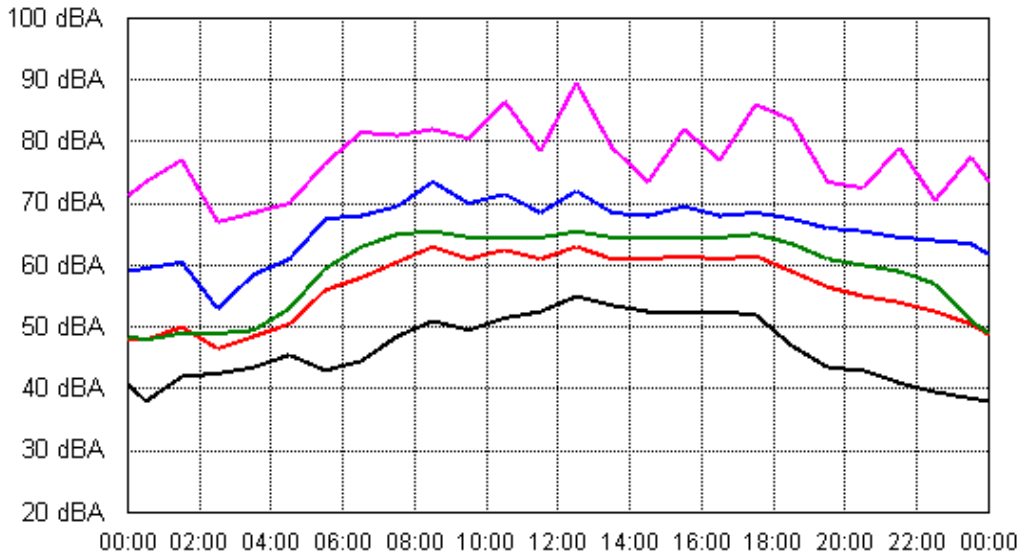

Mon 10 Sep 2012

Tue 11 Sep 2012

APPENDIX B15:B

Project: Sunshine Coast Airport 00605
Location: Level 1, 29 The Esplanade, Maroochydore

APPENDIX B15:B

Project: Sunshine Coast Airport 00605
Location: Level 1, 29 The Esplanade, Maroochydore