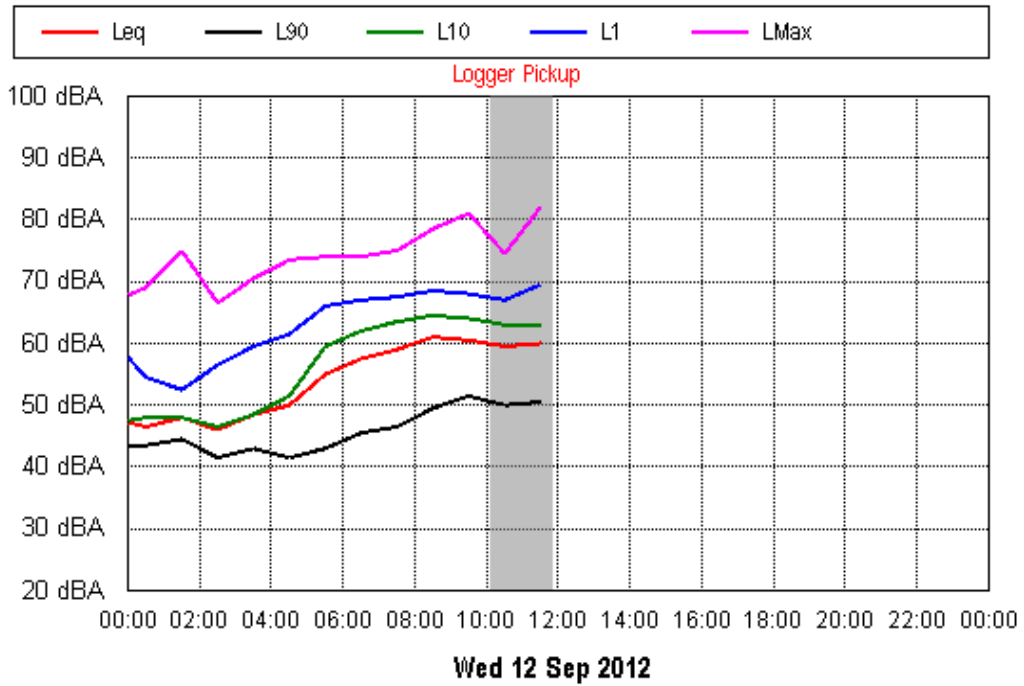

APPENDIX B15:B

Project: Sunshine Coast Airport 00605
Location: Level 1, 29 The Esplanade, Maroochydore