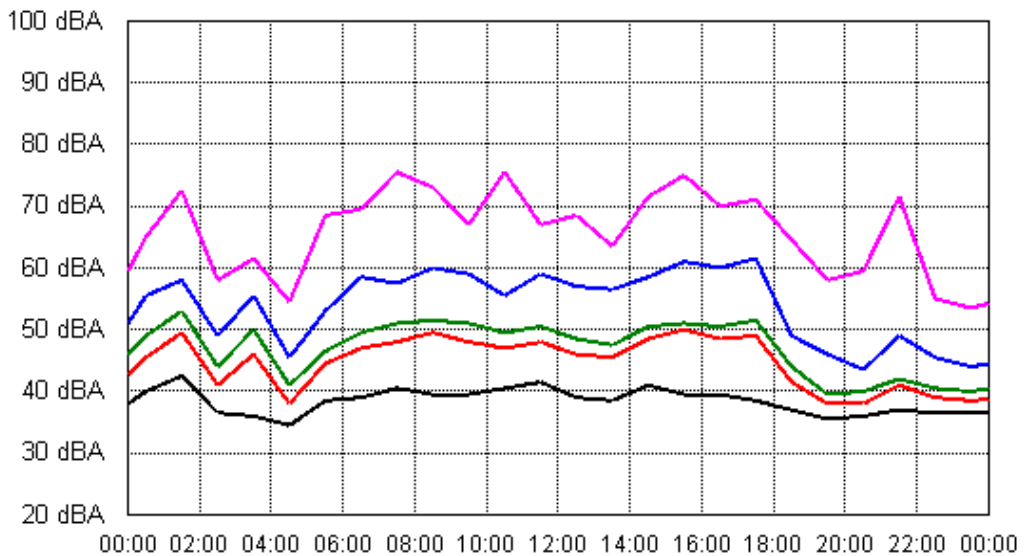

Sat 01 Sep 2012