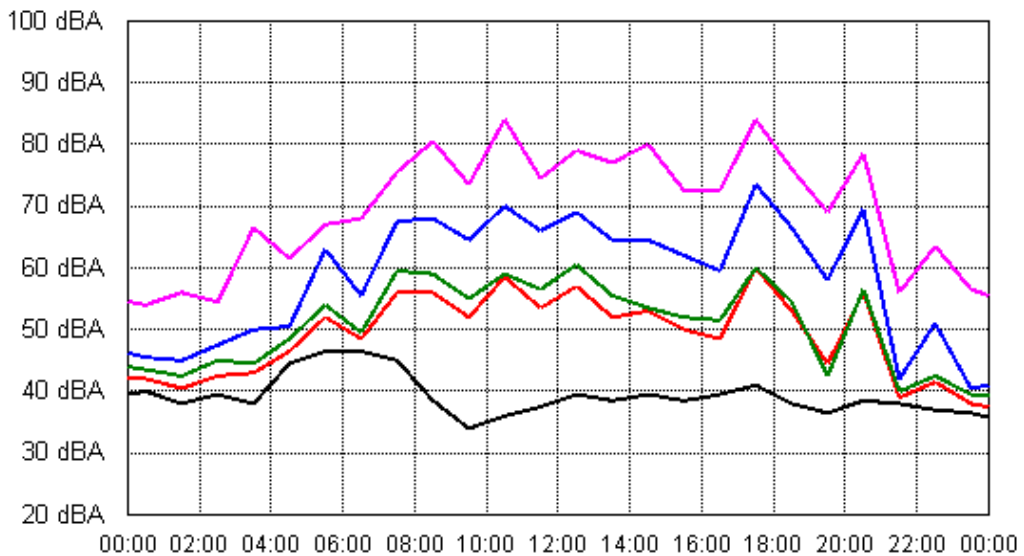

Wed 05 Sep 2012