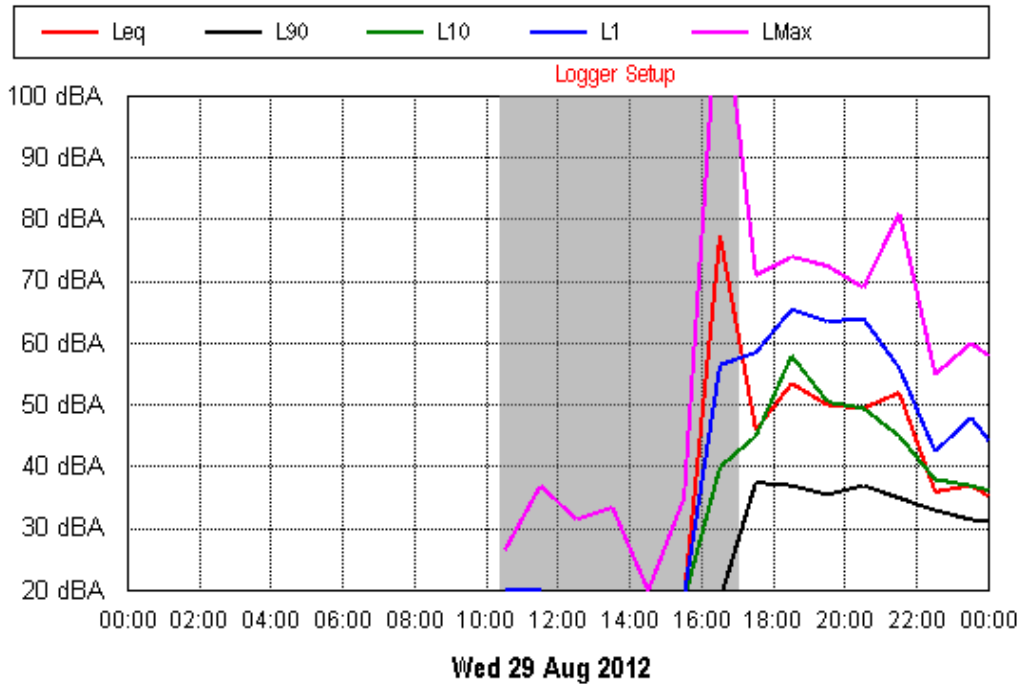

APPENDIX B15:B

Project: Sunshine Coast Airport 00605
Location: 70 Broadwater Avenue, Maroochydore