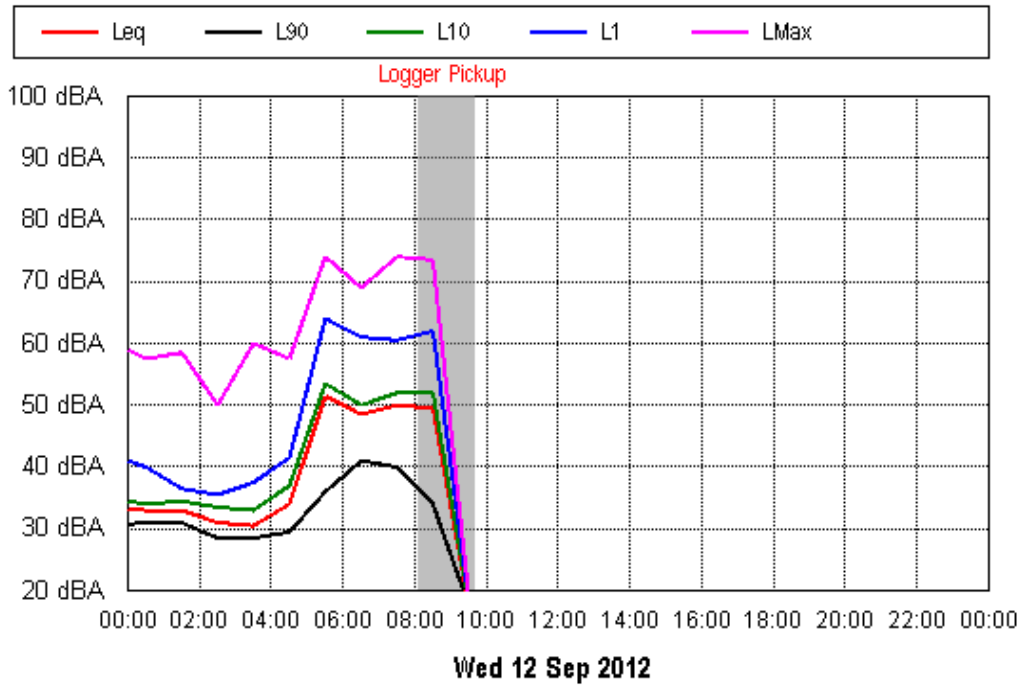

Sat 08 Sep 2012

Sun 09 Sep 2012

APPENDIX B15:B

Project: Sunshine Coast Airport 00605
Location: 200 West Coolum Road

Mon 10 Sep 2012

Tue 11 Sep 2012

APPENDIX B15:B

Project: Sunshine Coast Airport 00605
Location: 200 West Coolum Road