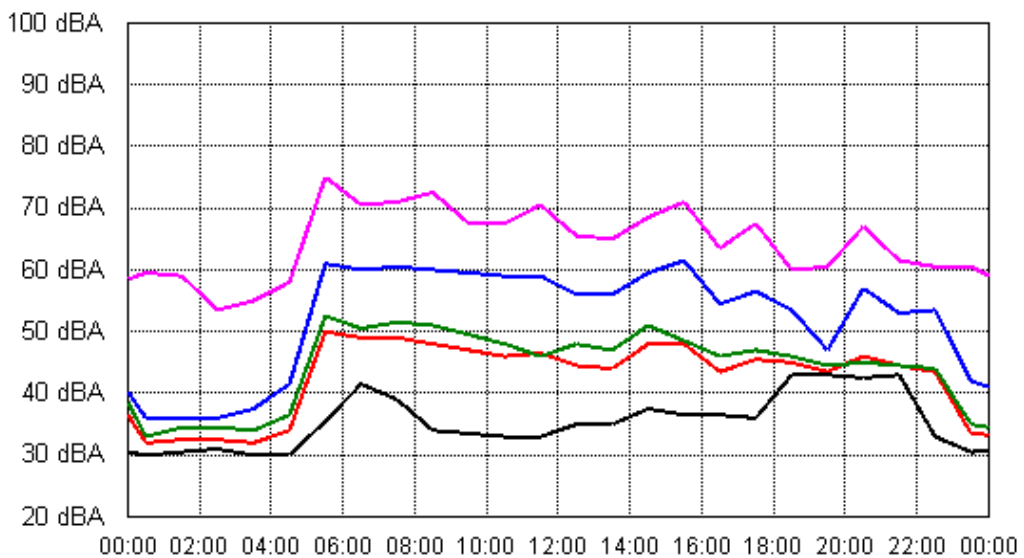

Sat 08 Sep 2012

Sun 09 Sep 2012

APPENDIX B15:B

Project: Sunshine Coast Airport 00605
Location: 200 West Coolum Road

Mon 10 Sep 2012

Tue 11 Sep 2012

APPENDIX B15:B

Project: Sunshine Coast Airport 00605
Location: 200 West Coolum Road