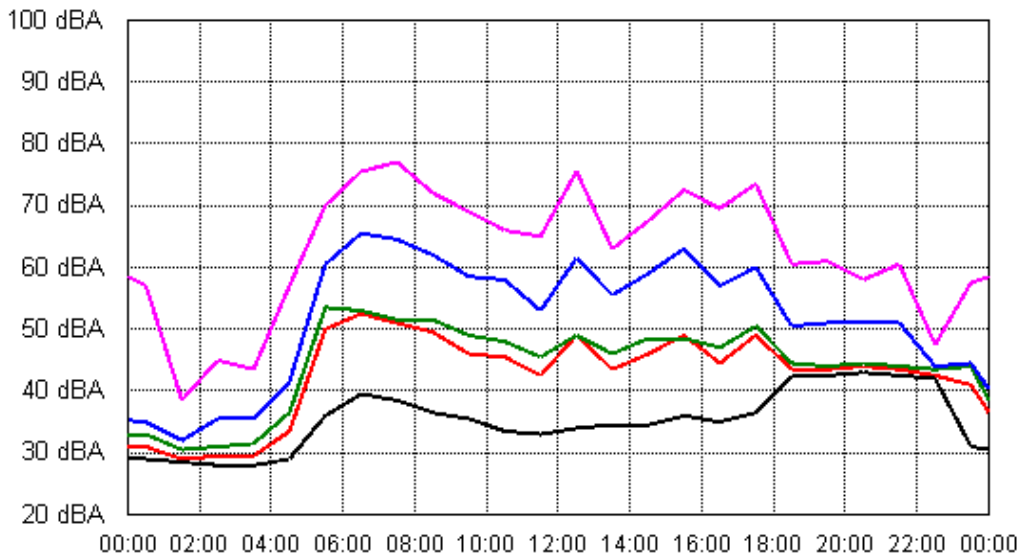

APPENDIX B15:B

Project: Sunshine Coast Airport 00605
Location: 200 West Coolum Road

Mon 10 Sep 2012