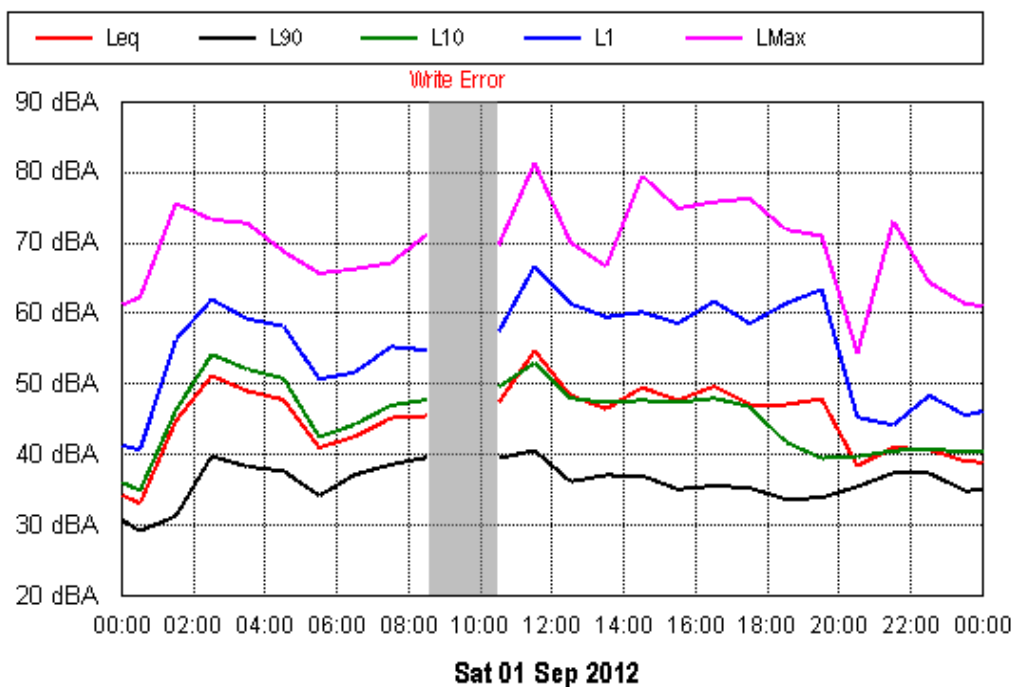

APPENDIX B15:B

Project: Sunshine Coast Airport 00605
Location: 20 Moorings Circuit, Twin Waters