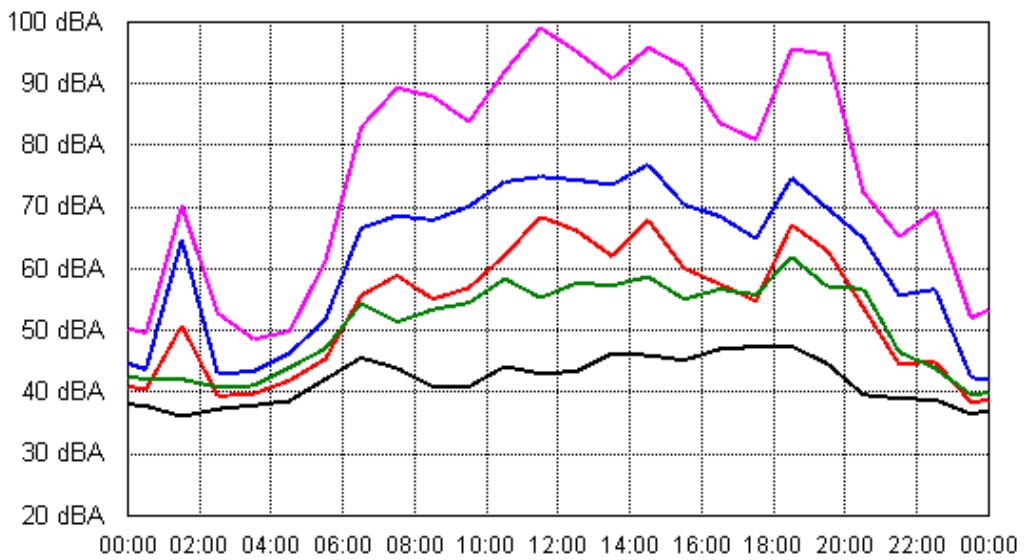

APPENDIX B15:B

Project: Sunshine Coast Airport 00605
Location: Airport Location K (East side of Runway 18/36)

Thu 06 Sep 2012