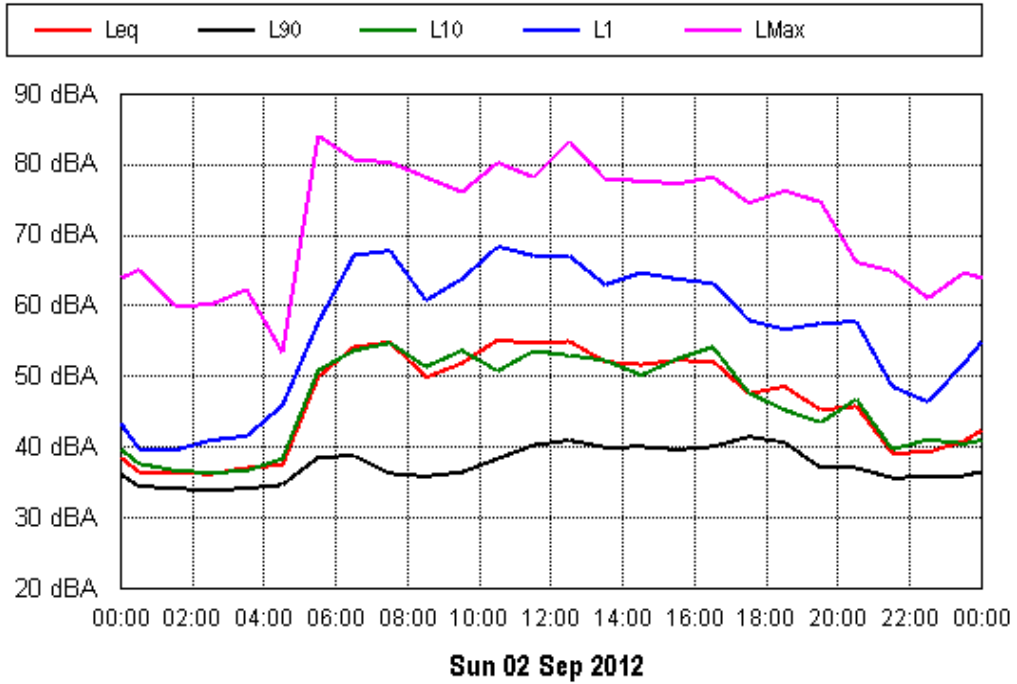

APPENDIX B15:B

Project: Sunshine Coast Airport 00605
Location: 31 Sassifras Street, Mudjimba