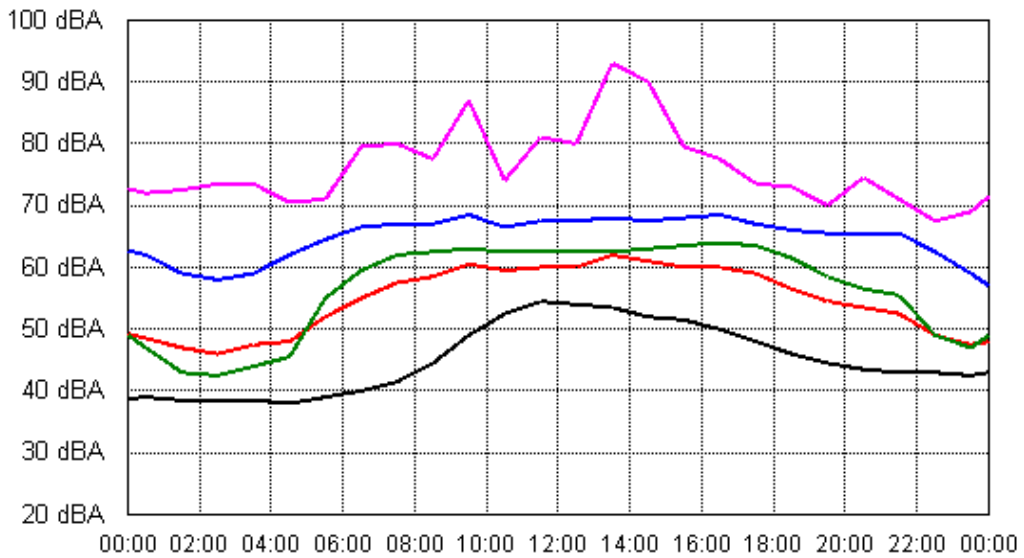

Fri 31 Aug 2012

Sat 01 Sep 2012

APPENDIX B15:B

Project: Sunshine Coast Airport 00605
Location: Level 1, 29 The Esplanade, Maroochydore

Fri 31 Aug 2012

Sat 01 Sep 2012

APPENDIX B15:B

Project: Sunshine Coast Airport 00605
Location: Level 1, 29 The Esplanade, Maroochydore