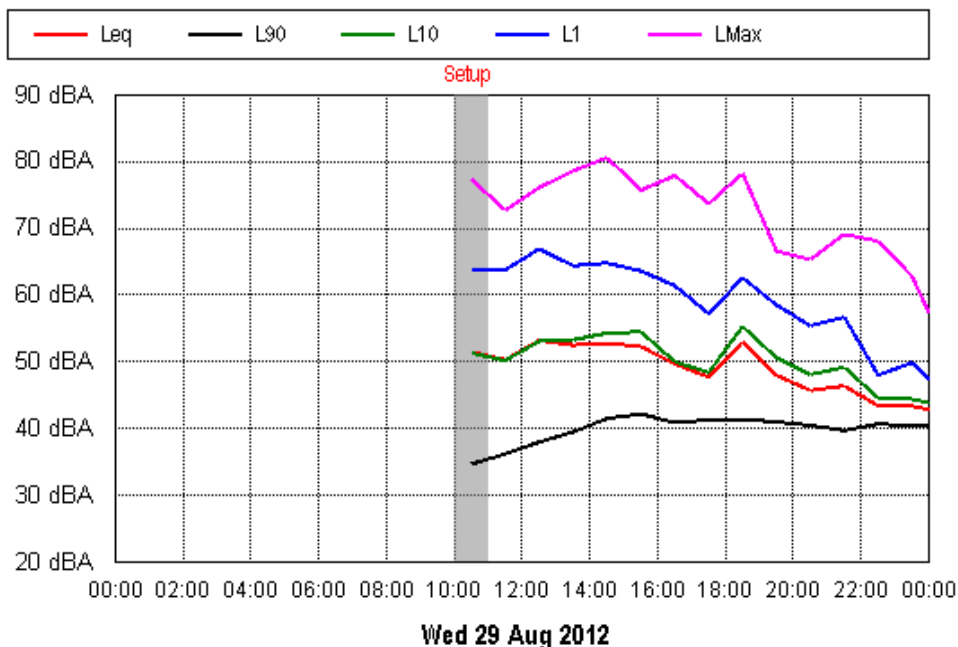

APPENDIX B15:B

Wind Measurement Results

APPENDIX B
NOISE MEASUREMENT RESULTS

APPENDIX B15:B

Project: Sunshine Coast Airport 00605
Location: 31 Sassifras Street, Mudjimba

APPENDIX B15:B

Project: Sunshine Coast Airport 00605
Location: 31 Sassafras Street, Mudjimba