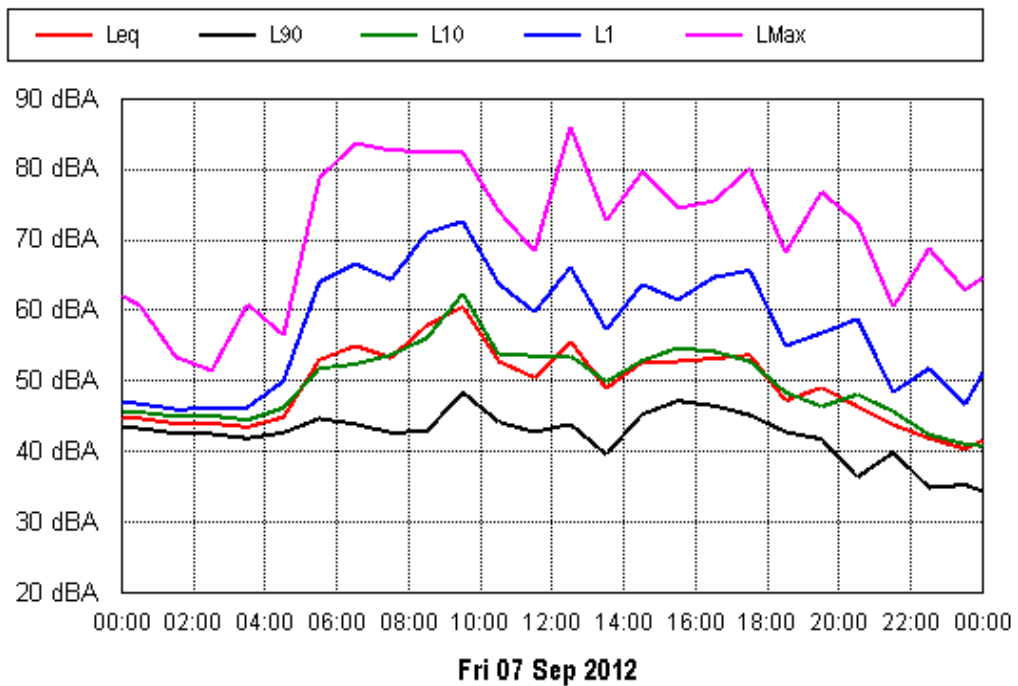

APPENDIX B15:B

Project: Sunshine Coast Airport 00605
Location: 31 Sassifras Street, Mudjimba

APPENDIX B15:B

Project: Sunshine Coast Airport 00605
Location: 31 Sassifras Street, Mudjimba

APPENDIX B15:B

Project: Sunshine Coast Airport 00605
Location: 31 Sassifras Street, Mudjimba