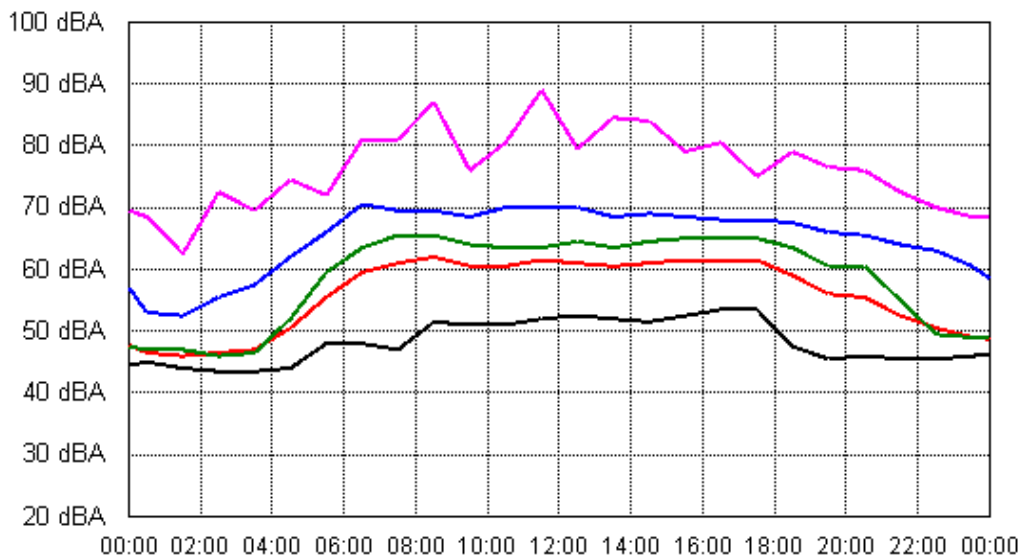

APPENDIX B15:B

Project: Sunshine Coast Airport 00605
Location: Level 1, 29 The Esplanade, Maroochydore

Tue 04 Sep 2012