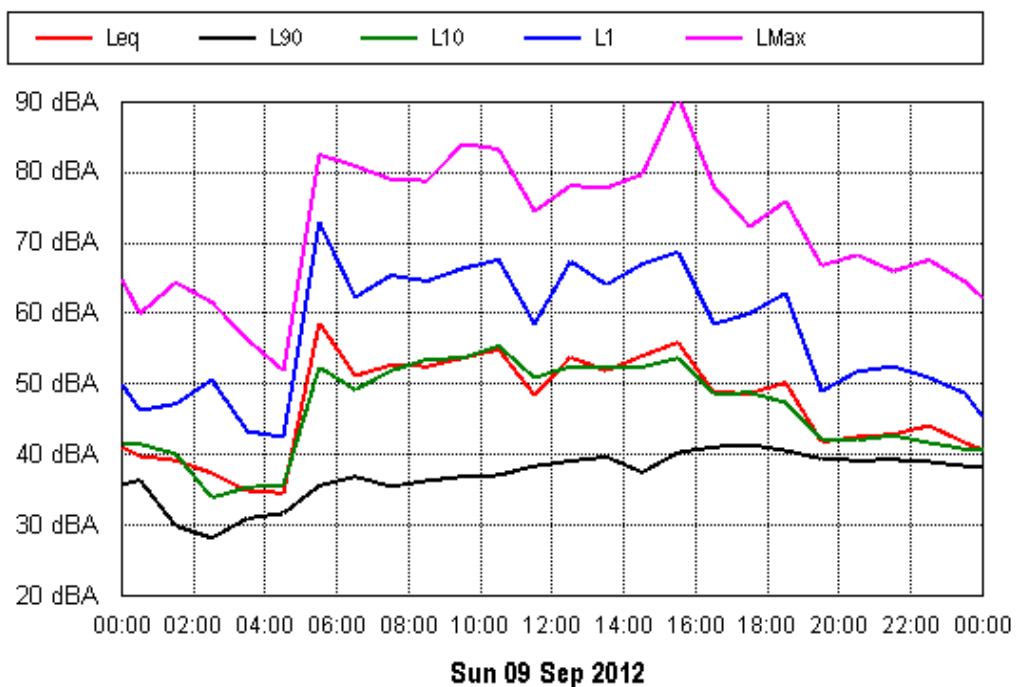

APPENDIX B15:B

Project: Sunshine Coast Airport 00605
Location: 31 Sassifras Street, Mudjimba