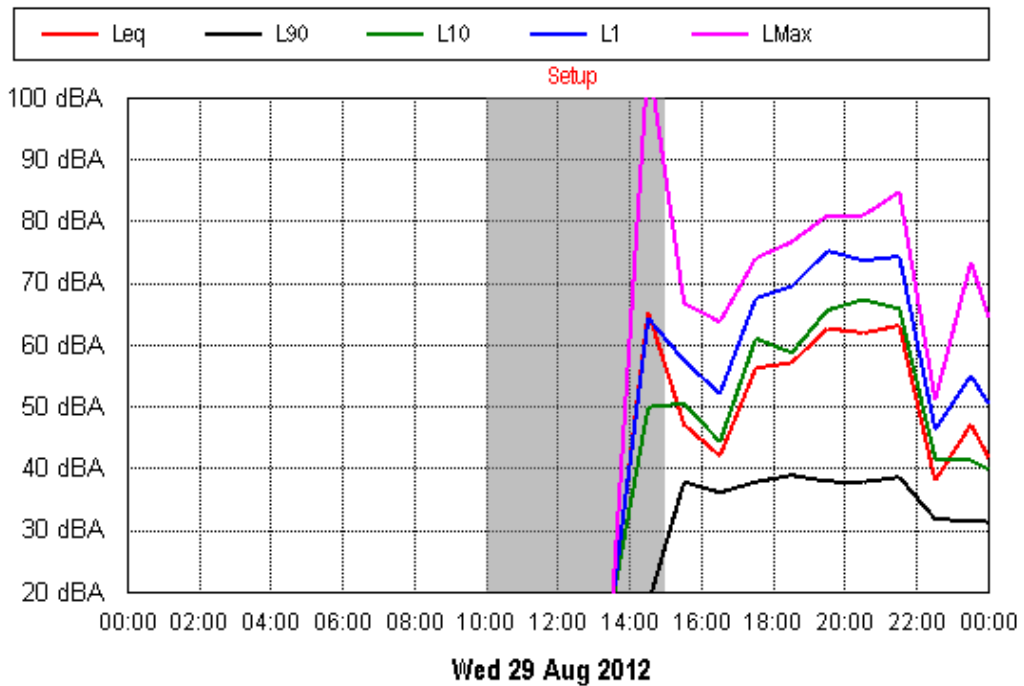

Sat 08 Sep 2012

Sun 09 Sep 2012

APPENDIX B15:B

Project: Sunshine Coast Airport 00605
Location: Airport Helipad Clearing

Mon 10 Sep 2012

Tue 11 Sep 2012

APPENDIX B15:B

Project: Sunshine Coast Airport 00605
Location: Mt. Coolum National Park (South of Runway 12/30)