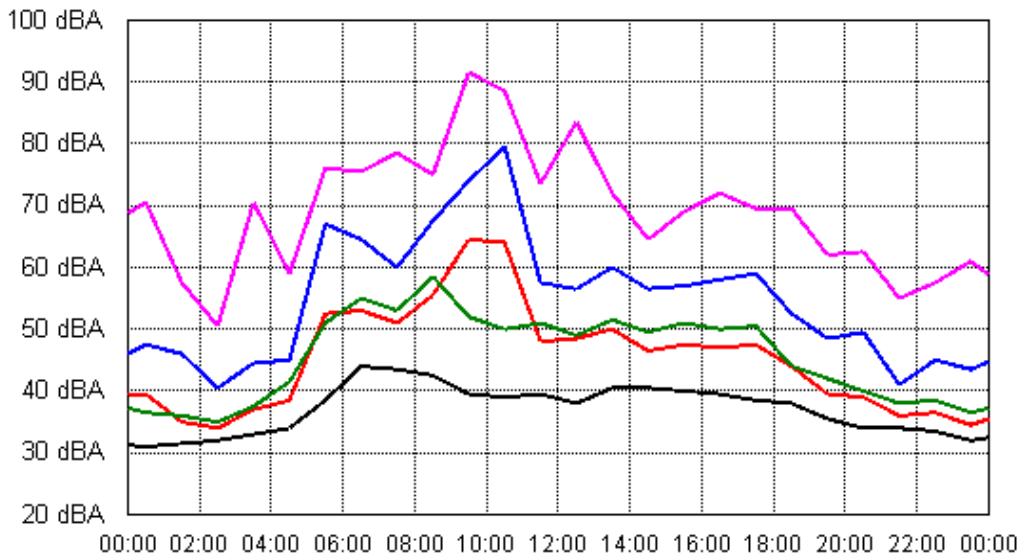

Fri 31 Aug 2012

Sat 01 Sep 2012

APPENDIX B15:B

Project: Sunshine Coast Airport 00605
Location: 1 Warran Road, Mt Coolum

Sun 02 Sep 2012

Mon 03 Sep 2012

APPENDIX B15:B

Project: Sunshine Coast Airport 00605
Location: 1 Warran Road, Mt Coolom