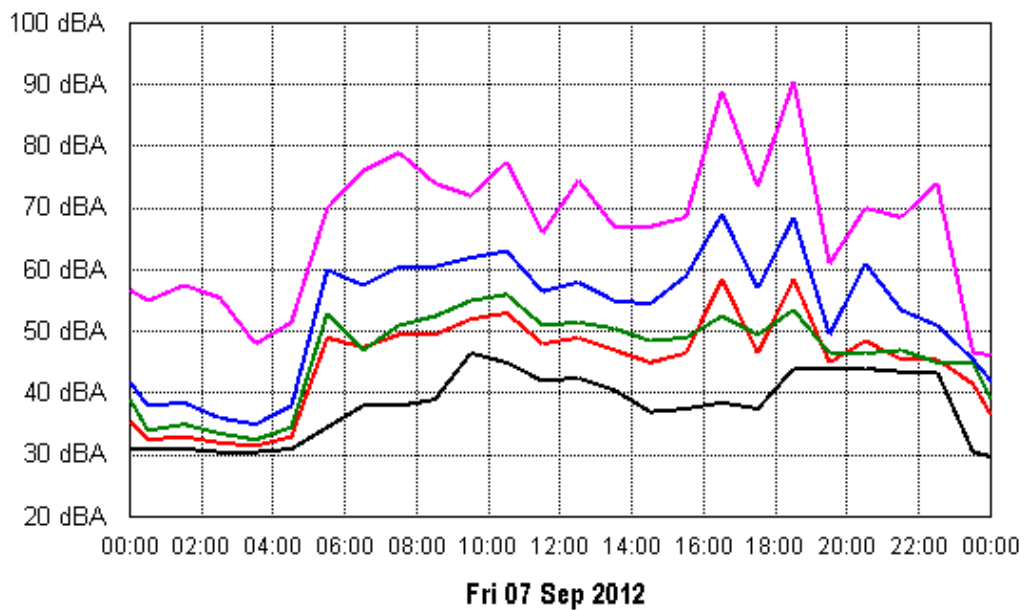

APPENDIX B15:B

Project: Sunshine Coast Airport 00605
Location: 200 West Coolum Road