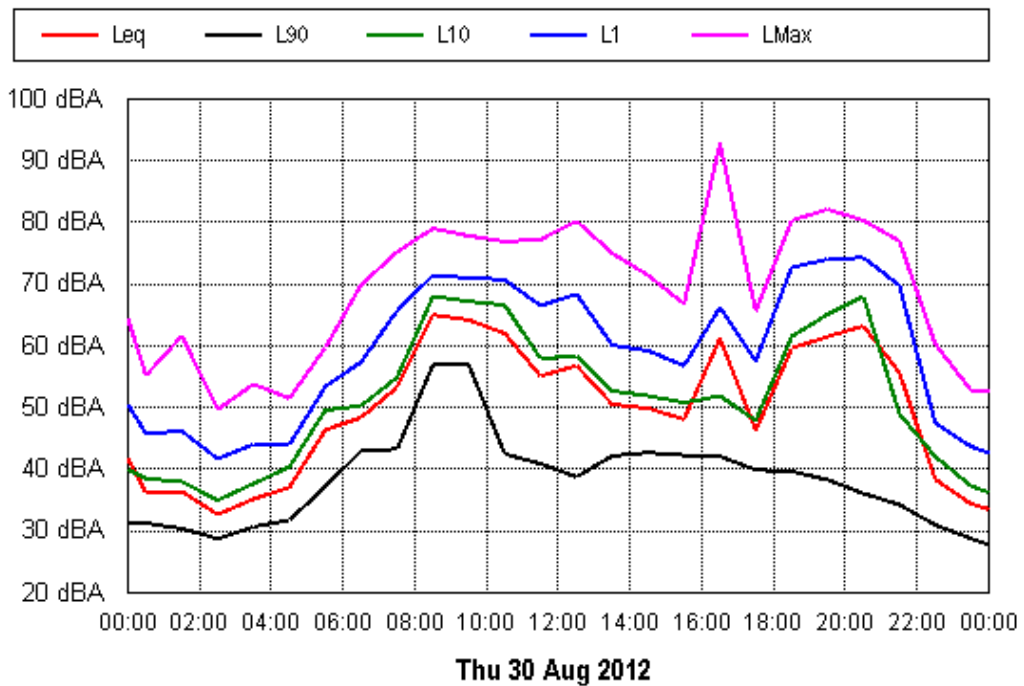

Sat 08 Sep 2012

Sun 09 Sep 2012

APPENDIX B15:B

Project: Sunshine Coast Airport 00605
Location: Airport Helipad Clearing

Mon 10 Sep 2012

Tue 11 Sep 2012

APPENDIX B15:B

Project: Sunshine Coast Airport 00605
Location: Mt. Coolum National Park (South of Runway 12/30)