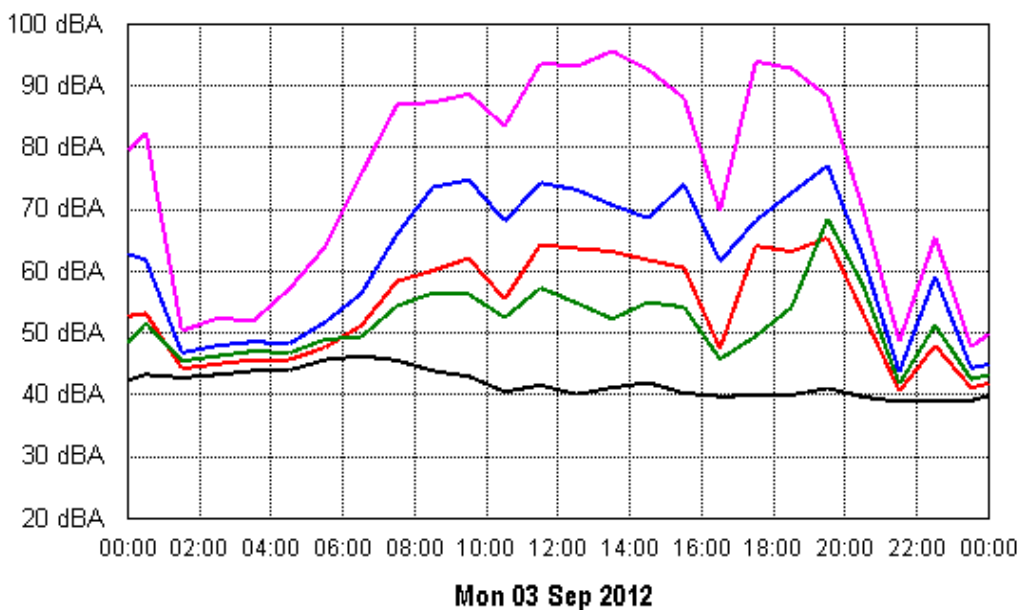

APPENDIX B15:B

Project: Sunshine Coast Airport 00605
Location: Airport Location K (East side of Runway 18/36)