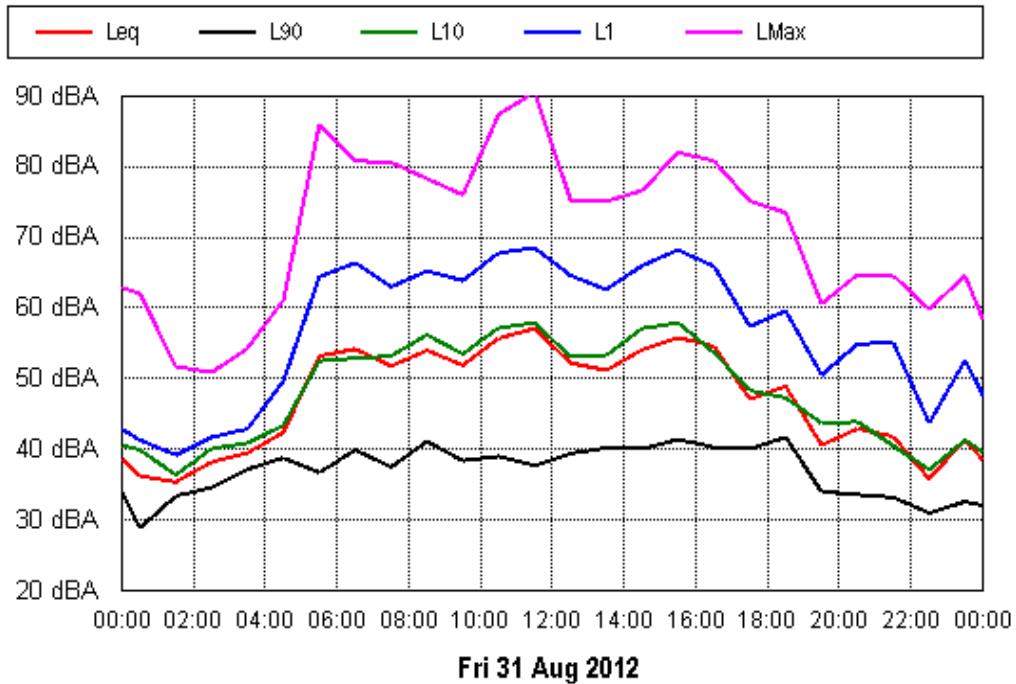

APPENDIX B15:B

Wind Measurement Results

APPENDIX B
NOISE MEASUREMENT RESULTS

APPENDIX B15:B

Project: Sunshine Coast Airport 00605
Location: 31 Sassifras Street, Mudjimba

APPENDIX B15:B

Project: Sunshine Coast Airport 00605
Location: 31 Sassafras Street, Mudjimba