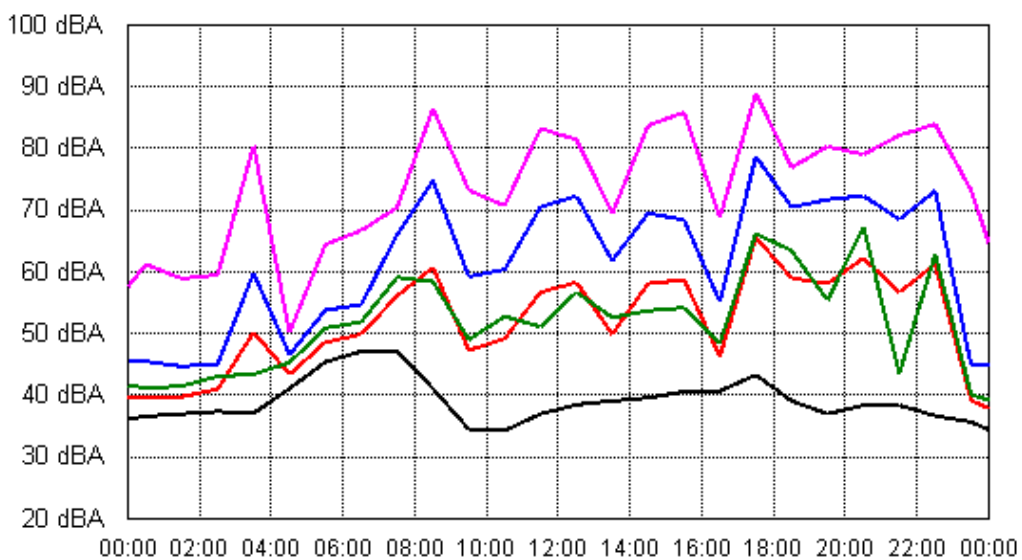

Sun 02 Sep 2012

Mon 03 Sep 2012

APPENDIX B15:B

Project: Sunshine Coast Airport 00605
Location: Mt. Coolum National Park (South of Runway 12/30)

Tue 04 Sep 2012

Wed 05 Sep 2012

APPENDIX B15:B

Project: Sunshine Coast Airport 00605
Location: Mt. Coolum National Park (South of Runway 12/30)