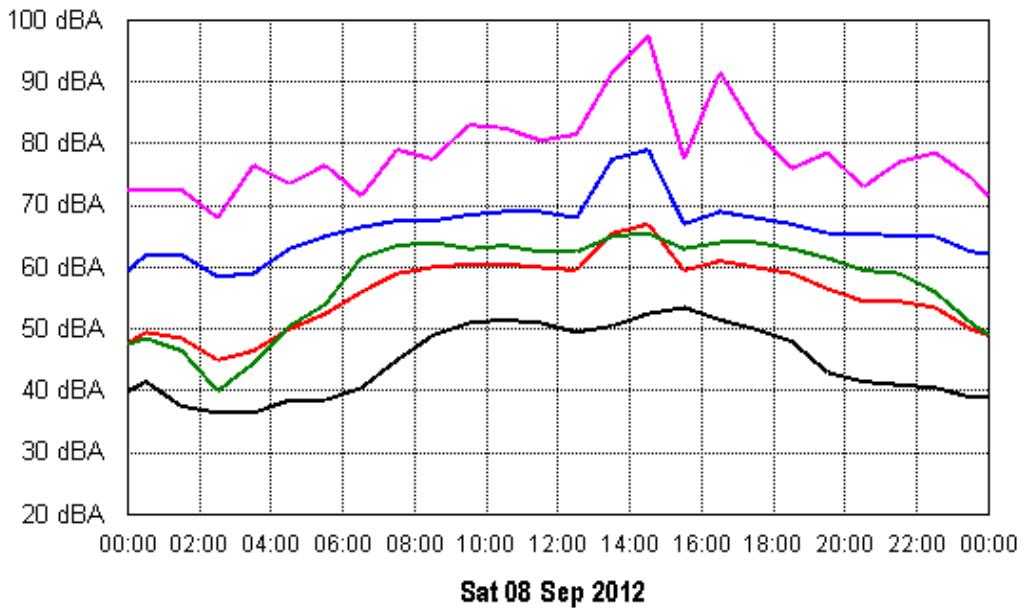

APPENDIX B15:B

Project: Sunshine Coast Airport 00605
Location: Level 1, 29 The Esplanade, Maroochydore