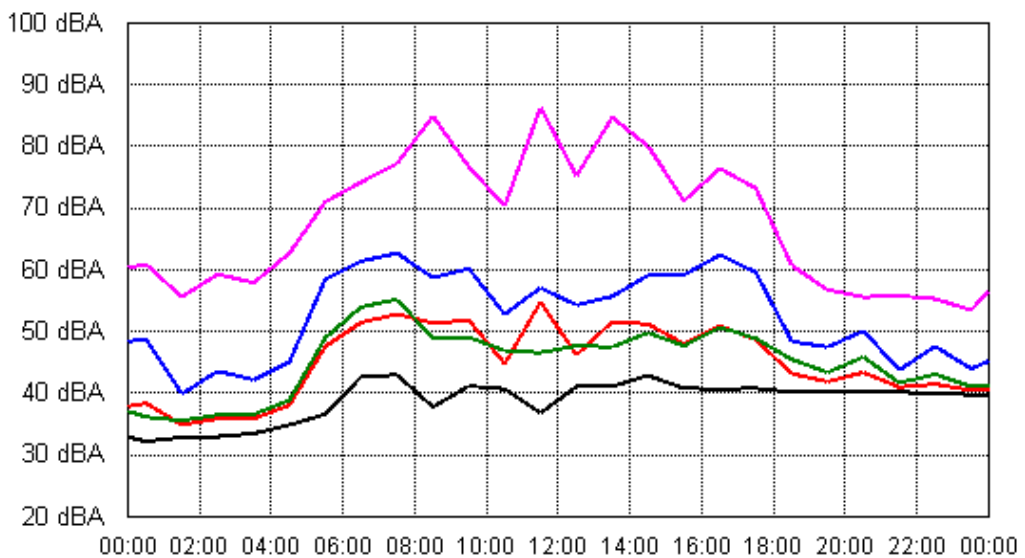

Mon 03 Sep 2012