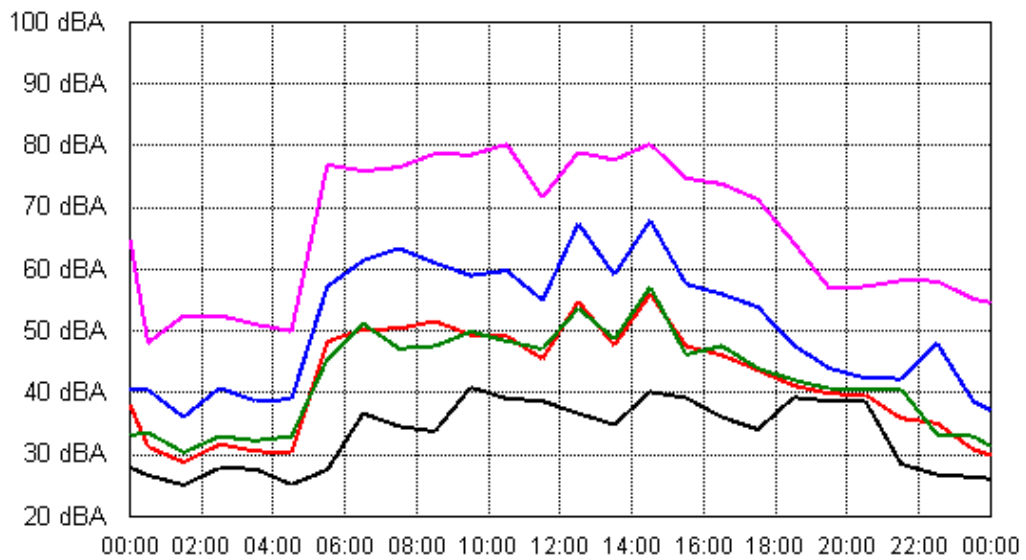

APPENDIX B15:B

Project: Sunshine Coast Airport 00605
Location: 34 Twin Peaks Road

Thu 06 Sep 2012

Fri 07 Sep 2012

APPENDIX B15:B

Project: Sunshine Coast Airport 00605
Location: 34 Twin Peaks Road

Sat 08 Sep 2012