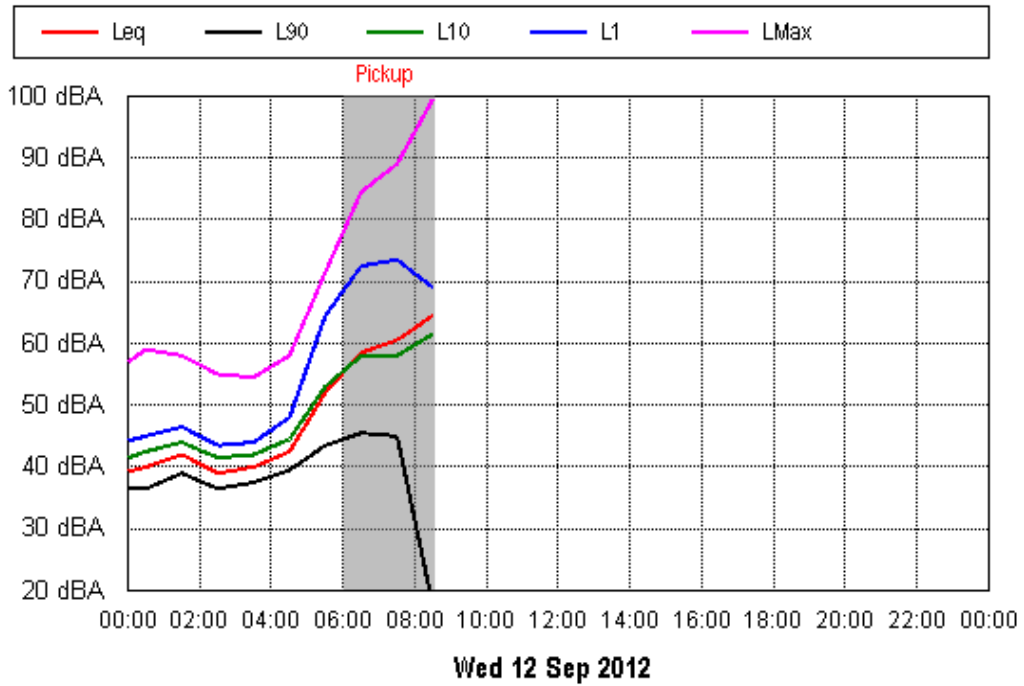

APPENDIX B15:B

Project: Sunshine Coast Airport 00605
Location: 1 Warran Road, Mt Coolum

Mon 10 Sep 2012

Tue 11 Sep 2012

APPENDIX B15:B

Project: Sunshine Coast Airport 00605
Location: 1 Warran Road, Mt Coolum