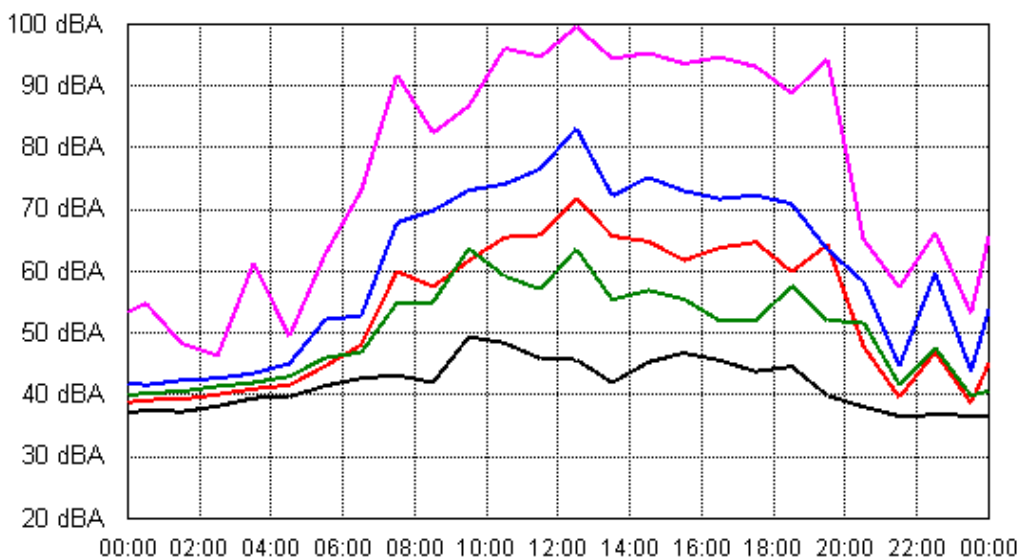

Tue 04 Sep 2012

Wed 05 Sep 2012

APPENDIX B15:B

Project: Sunshine Coast Airport 00605
Location: Airport Location K (East side of Runway 18/36)

Thu 06 Sep 2012

Fri 07 Sep 2012

APPENDIX B15:B

Project: Sunshine Coast Airport 00605
Location: Airport Location K (East side of Runway 18/36)