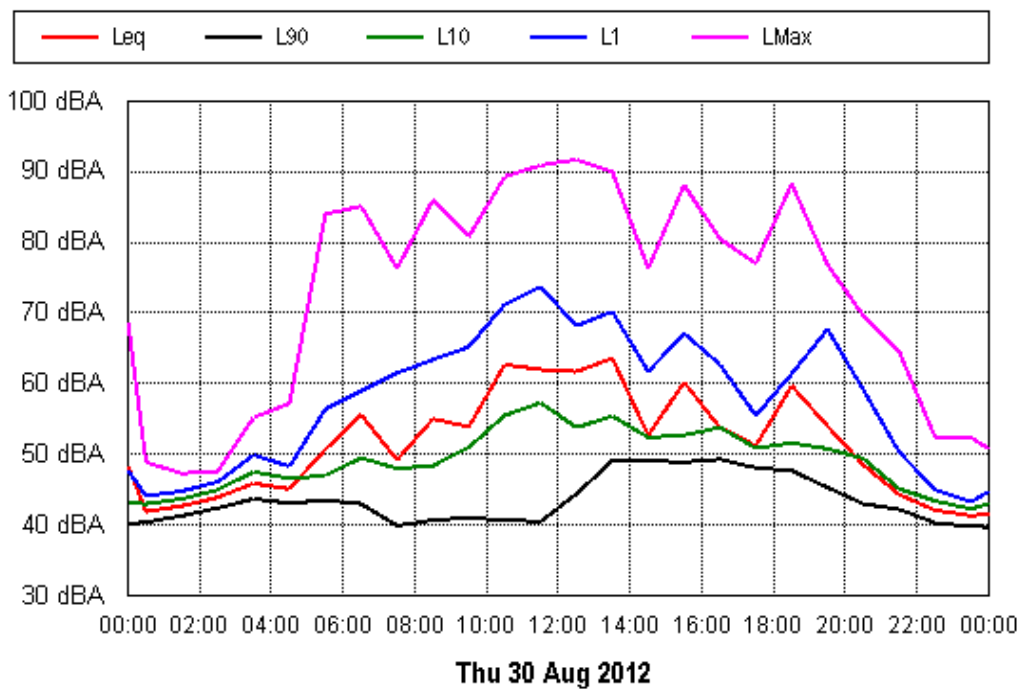

Mon 10 Sep 2012

Tue 11 Sep 2012

APPENDIX B15:B

Project: Sunshine Coast Airport 00605
Location: Level 1, 29 The Esplanade, Maroochydore

APPENDIX B15:B

Project: Sunshine Coast Airport 00605
Location: 9 Joanne St, Marcoola