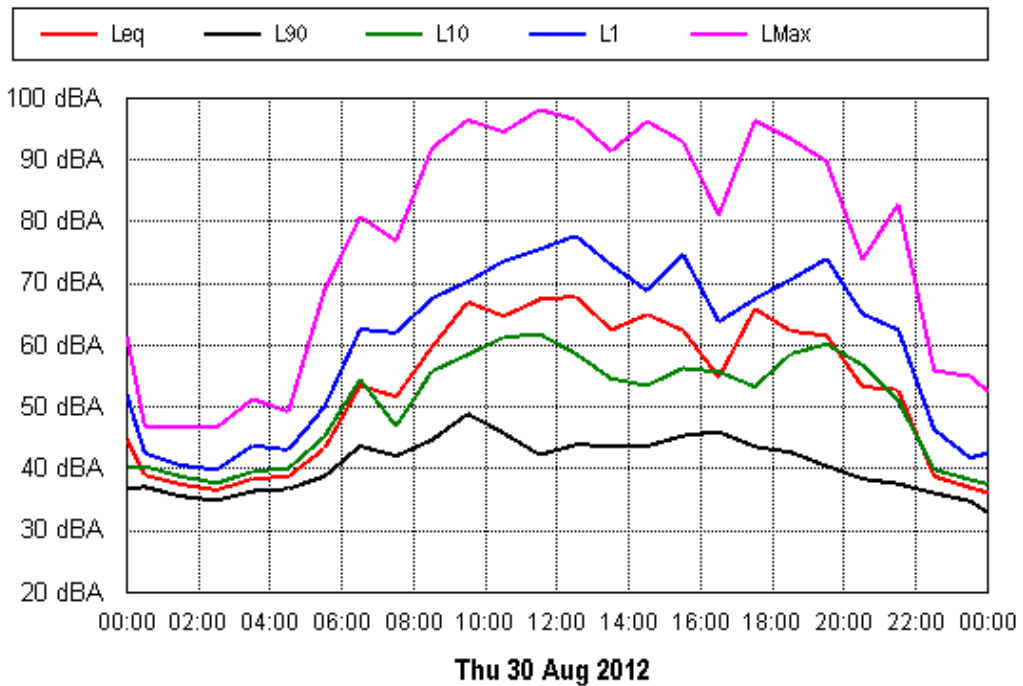

APPENDIX B15:B

Project: Sunshine Coast Airport 00605
Location: Airport Location K (East side of Runway 18/36)