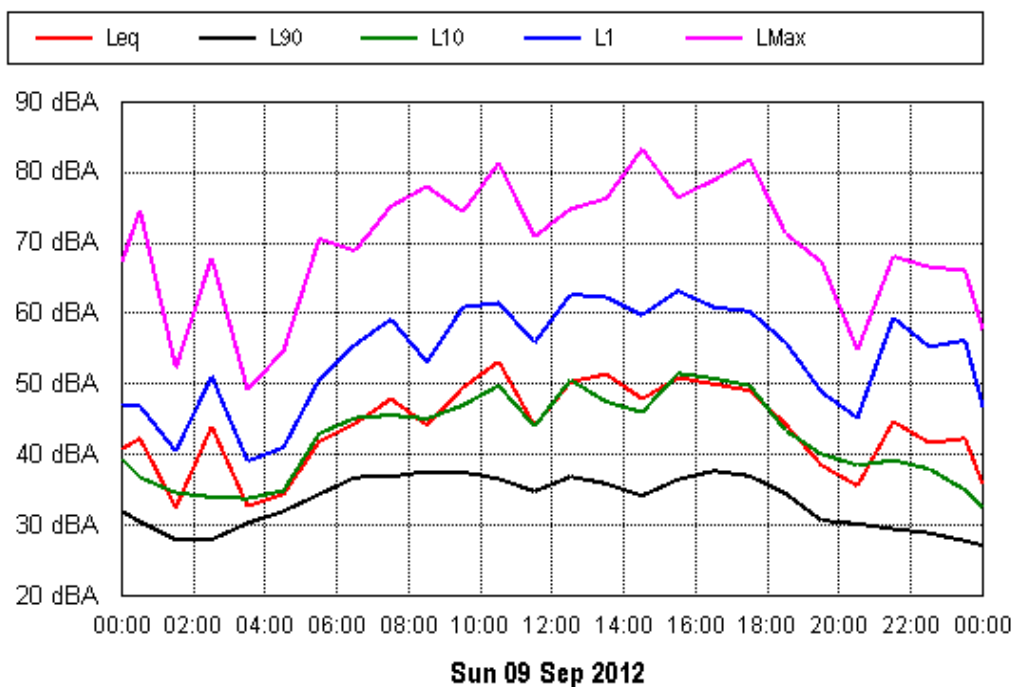

Project: Sunshine Coast Airport 00605
Location: 20 Moorings Circuit, Twin Waters

APPENDIX B15:B

Project: Sunshine Coast Airport 00605
Location: 20 Moorings Circuit, Twin Waters

APPENDIX B15:B

Project: Sunshine Coast Airport 00605
Location: 20 Moorings Circuit, Twin Waters