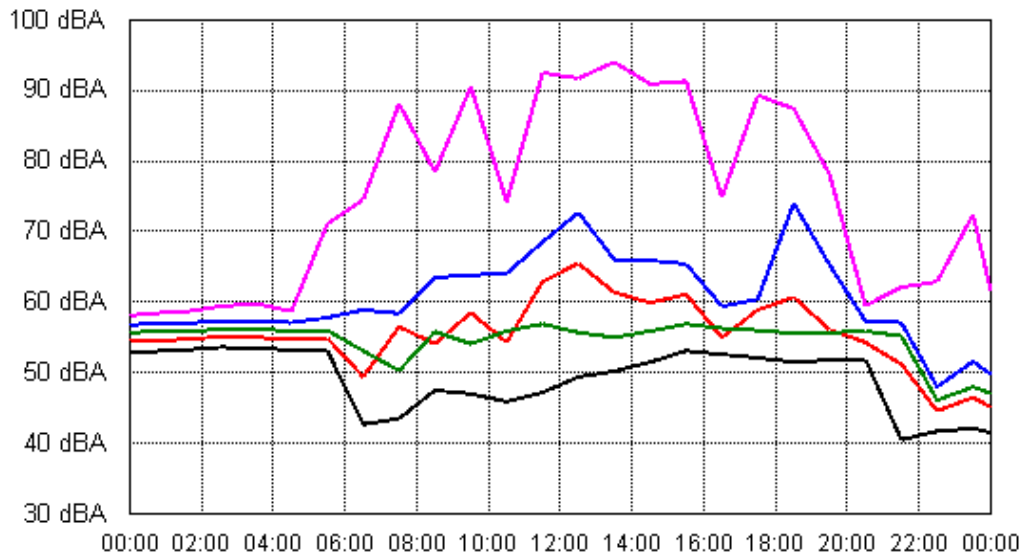

APPENDIX B15:B

Project: Sunshine Coast Airport 00605
Location: 9 Joanne St, Marcoola

Mon 10 Sep 2012