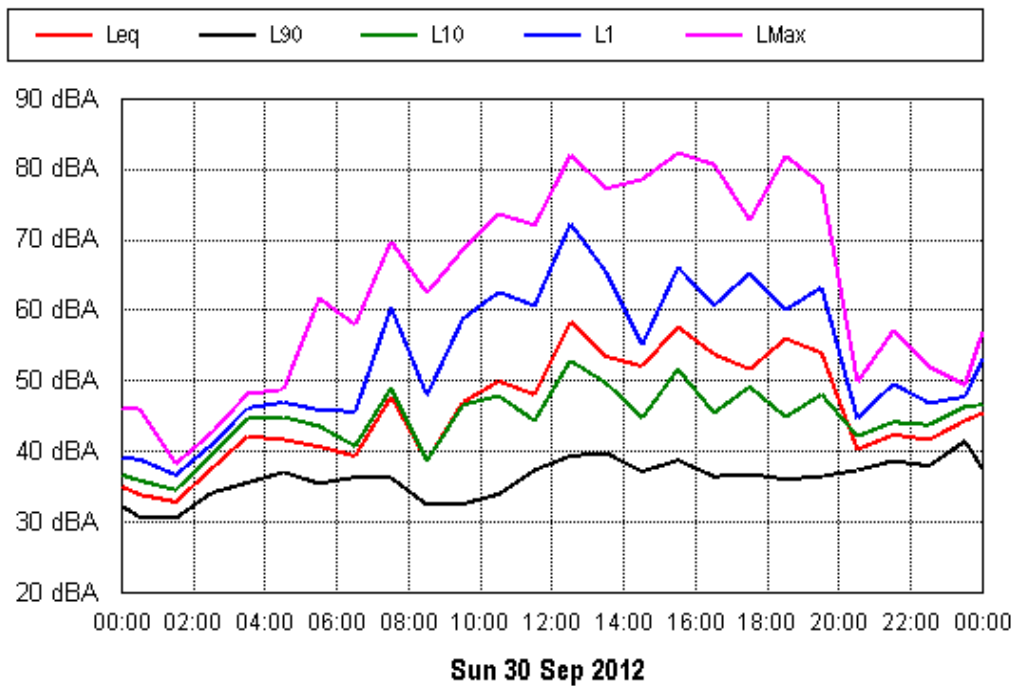

APPENDIX B15:B

Project: Sunshine Coast Airport 00605
Location: Airport Location L (Northwestern Area)