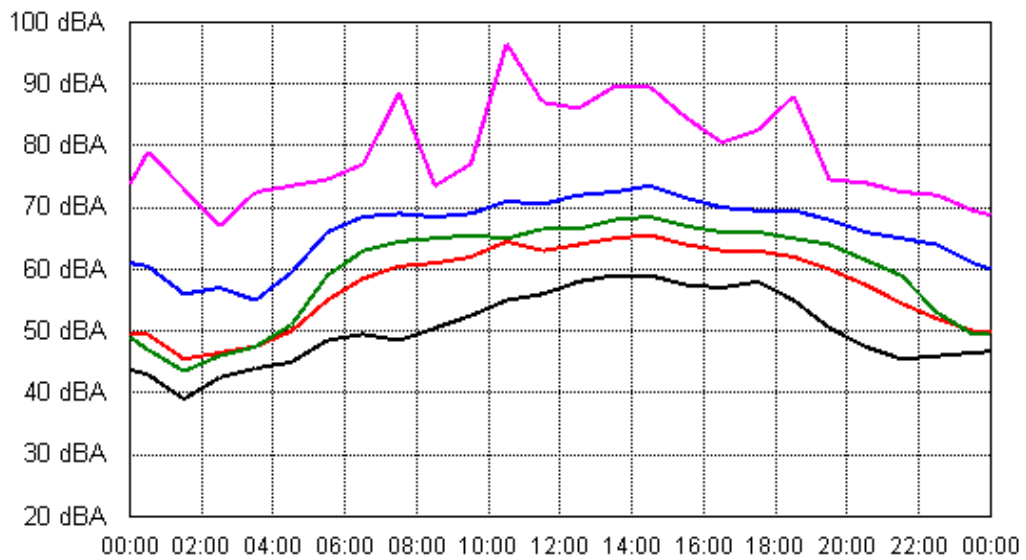

Sun 02 Sep 2012

Mon 03 Sep 2012

APPENDIX B15:B

Project: Sunshine Coast Airport 00605
Location: Level 1, 29 The Esplanade, Maroochydore

Tue 04 Sep 2012

Wed 05 Sep 2012

APPENDIX B15:B

Project: Sunshine Coast Airport 00605
Location: Level 1, 29 The Esplanade, Maroochydore