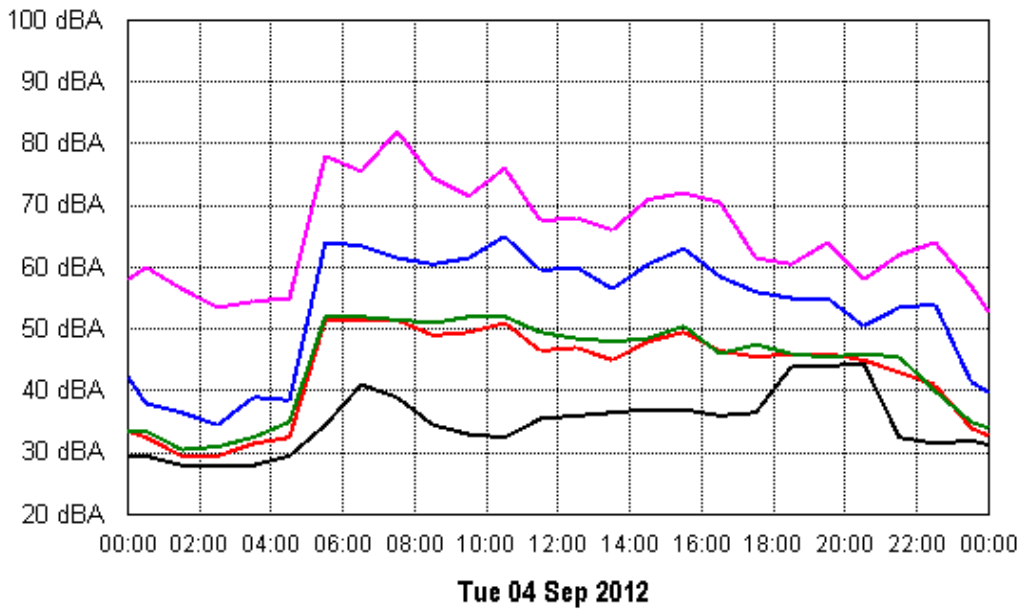

APPENDIX B15:B

Project: Sunshine Coast Airport 00605
Location: 200 West Coolum Road