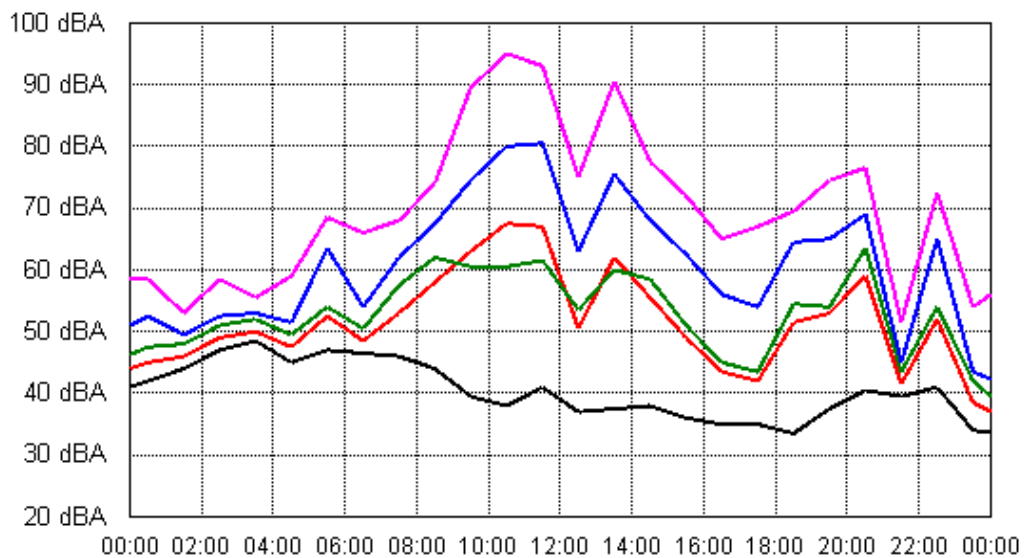

Mon 03 Sep 2012