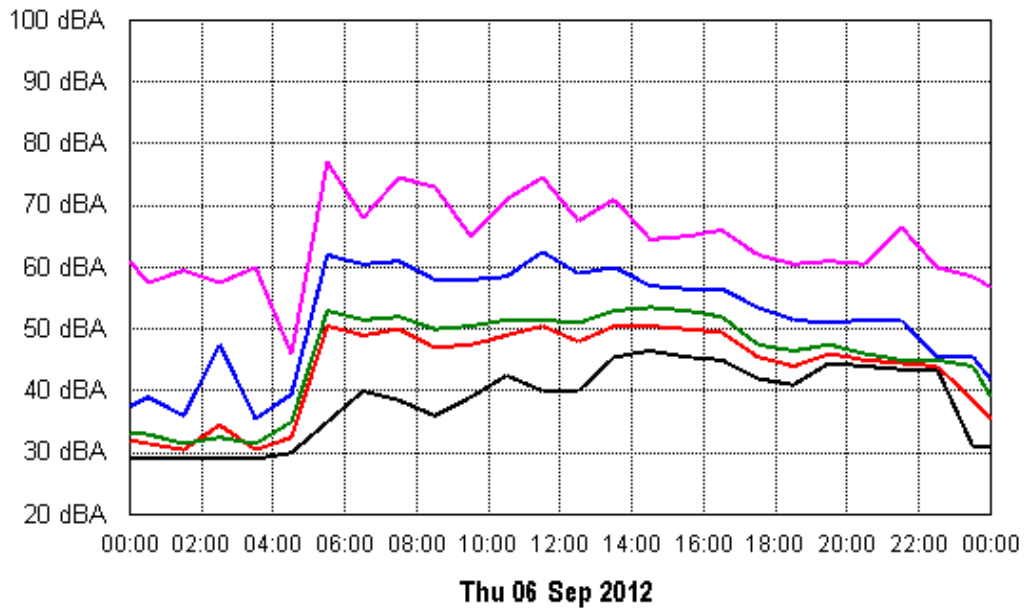

APPENDIX B15:B

Project: Sunshine Coast Airport 00605
Location: 200 West Coolum Road