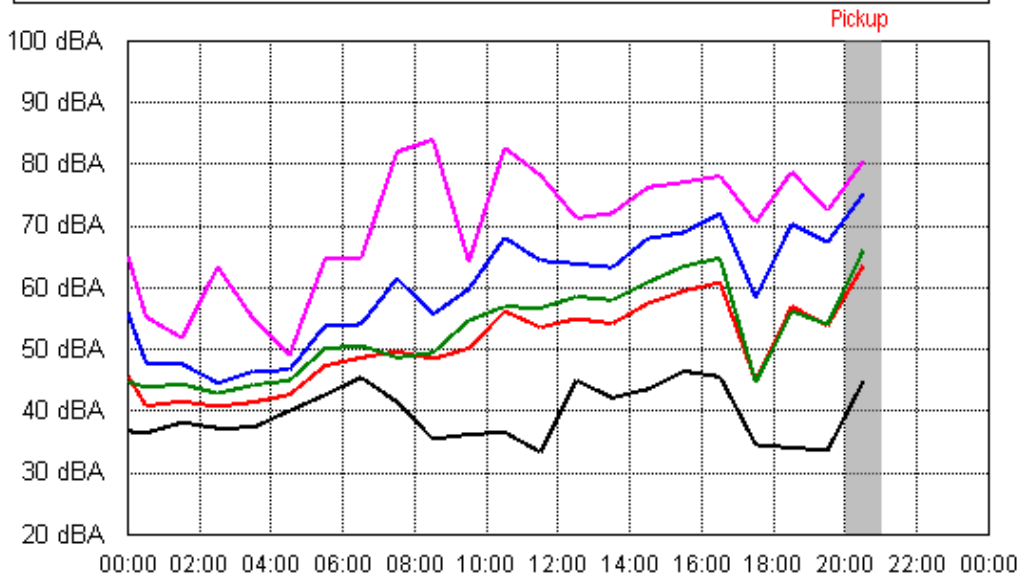

Tue 11 Sep 2012