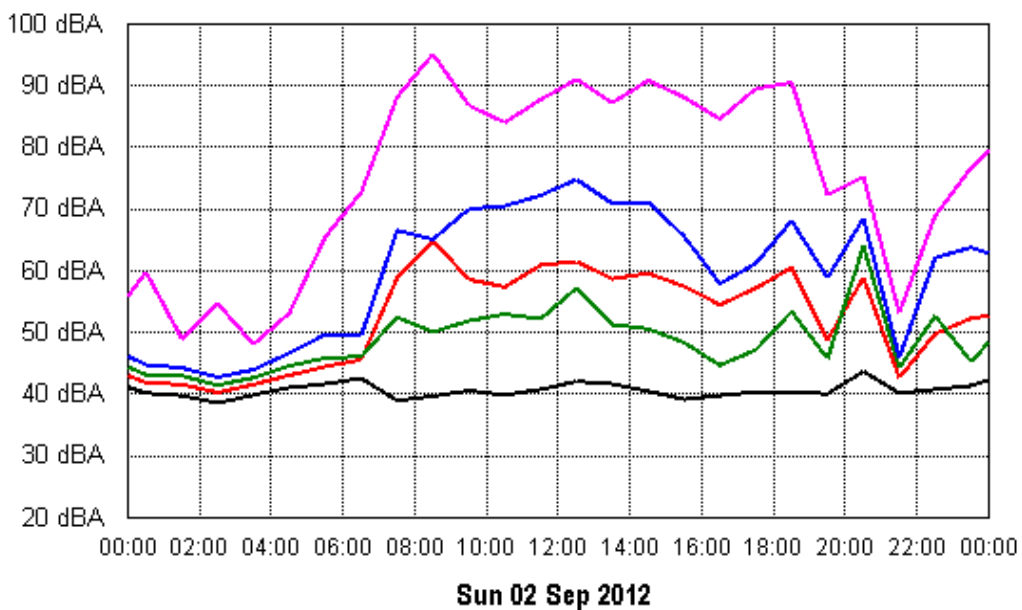

APPENDIX B15:B

Project: Sunshine Coast Airport 00605
Location: Airport Location K (East side of Runway 18/36)