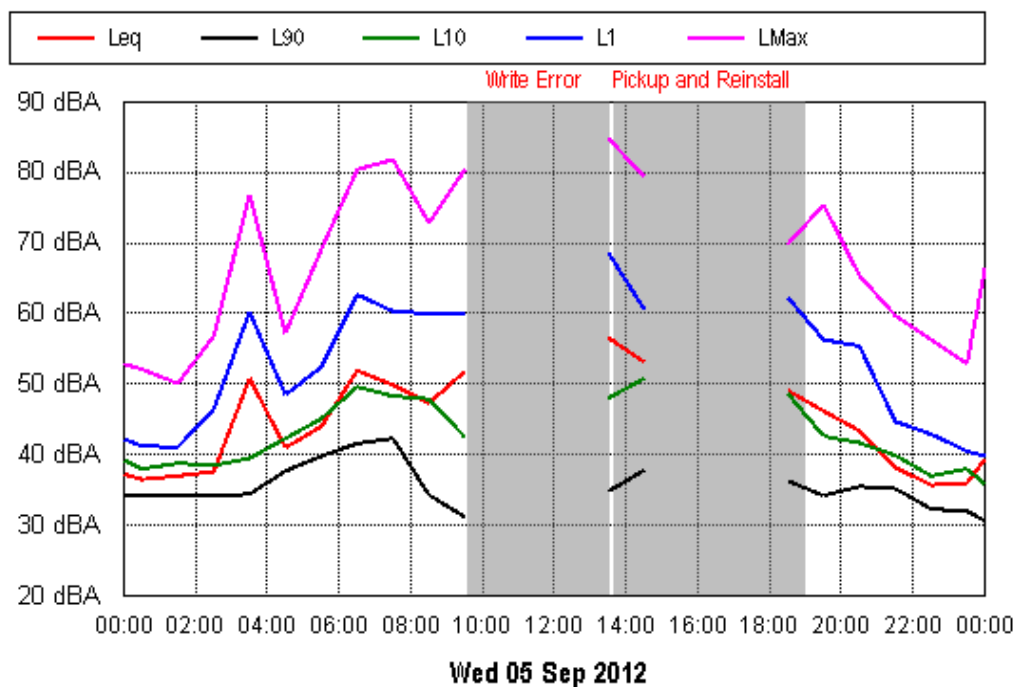

APPENDIX B15:B

Project: Sunshine Coast Airport 00605
Location: 20 Moorings Circuit, Twin Waters