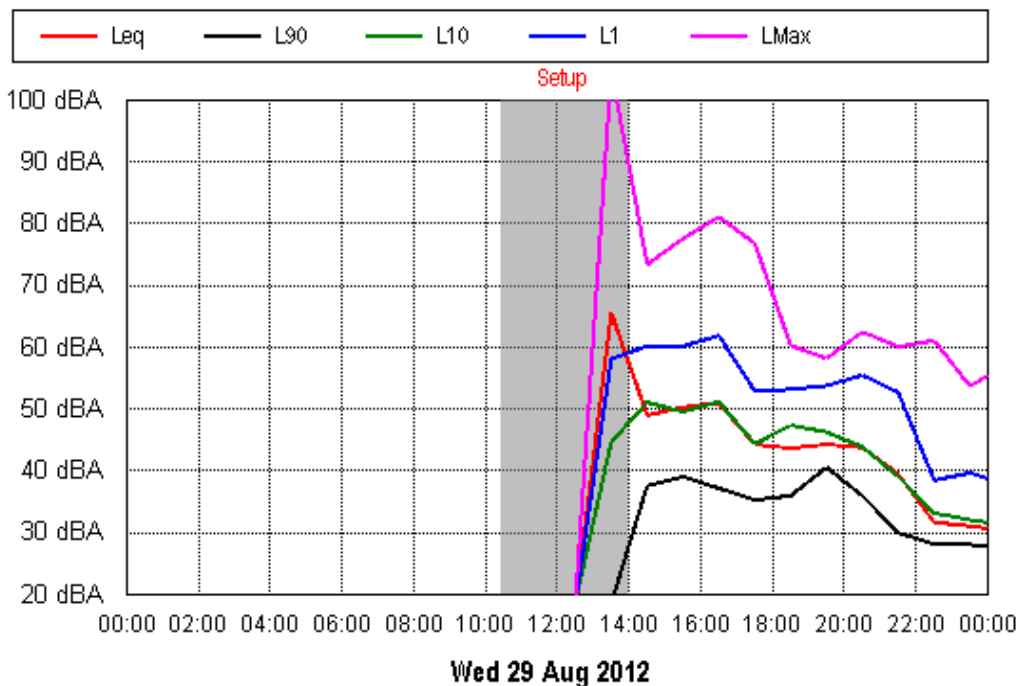

APPENDIX B15:B

Project: Sunshine Coast Airport 00605
Location: 34 Twin Peaks Road