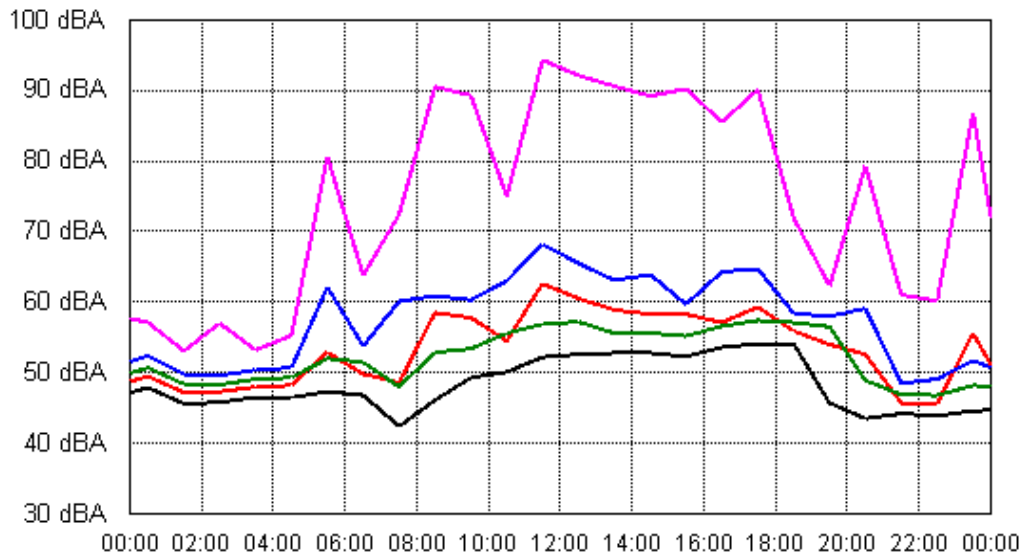

APPENDIX B15:B

Project: Sunshine Coast Airport 00605
Location: 9 Joanne St, Marcoola

Sun 02 Sep 2012