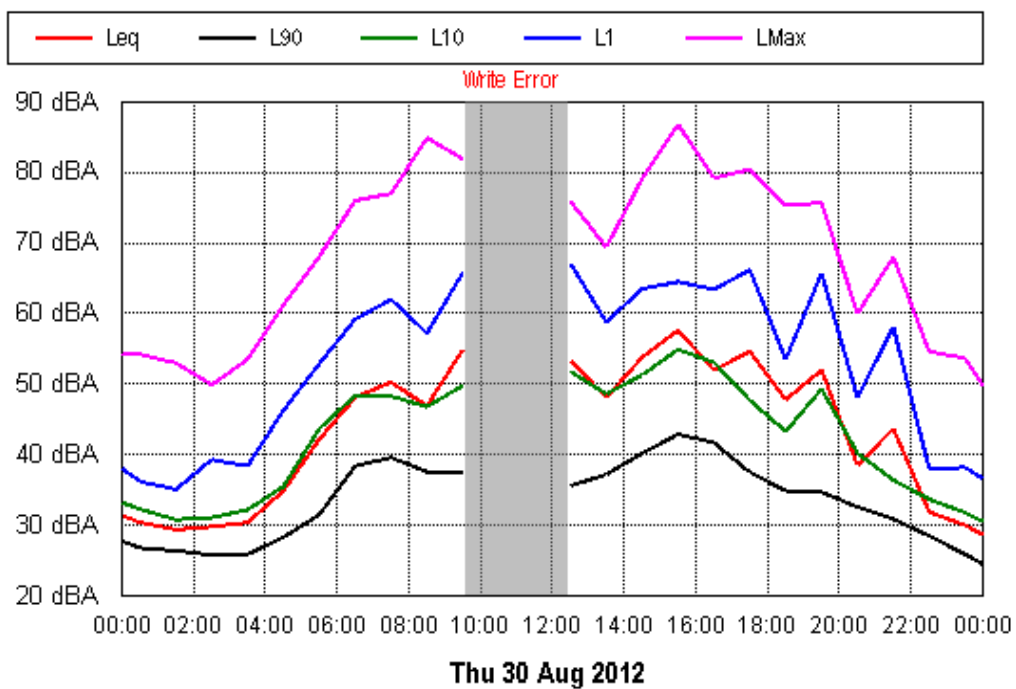

APPENDIX B15:B

Project: Sunshine Coast Airport 00605
Location: 31 Sassifras Street, Mudjimba

APPENDIX B15:B

Project: Sunshine Coast Airport 00605
Location: 31 Sassifras Street, Mudjimba

APPENDIX B15:B

Project: Sunshine Coast Airport 00605
Location: 20 Moorings Circuit, Twin Waters