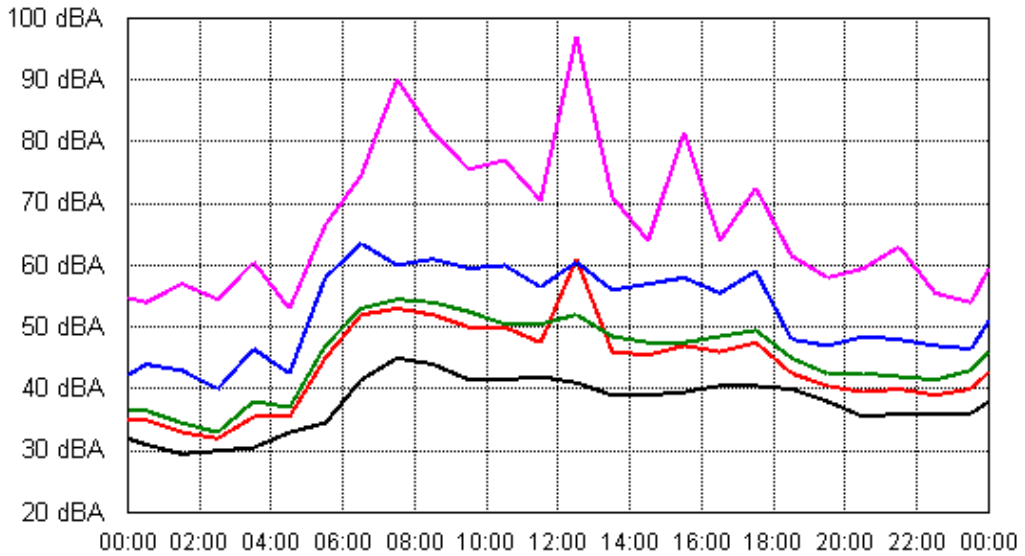

Project: Sunshine Coast Airport 00605
Location: 9 Joanne St, Marcoola

APPENDIX B15:B

Project: Sunshine Coast Airport 00605
Location: 1 Warran Road, Mt Coolum

APPENDIX B15:B

Project: Sunshine Coast Airport 00605
Location: 1 Warran Road, Mt Coolum