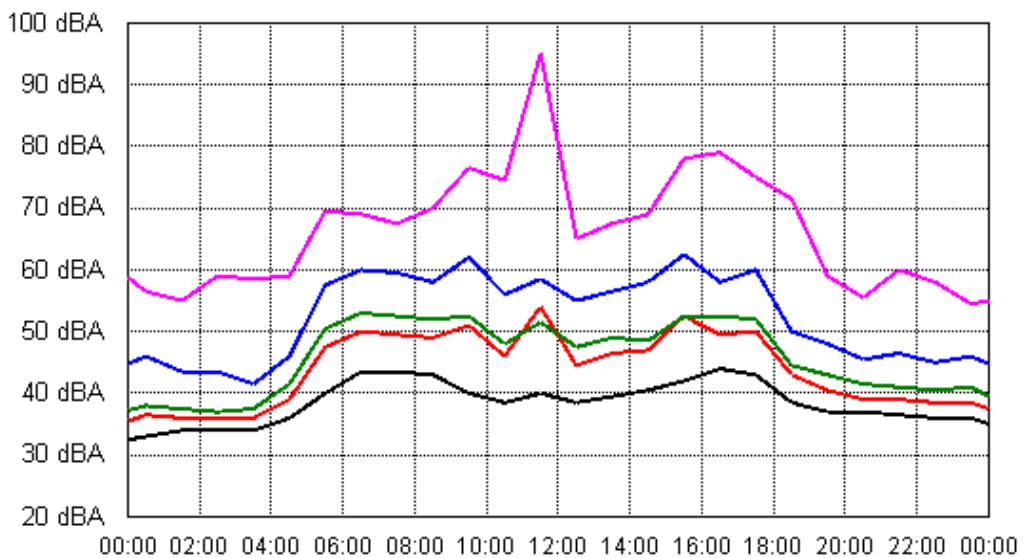

Wed 05 Sep 2012