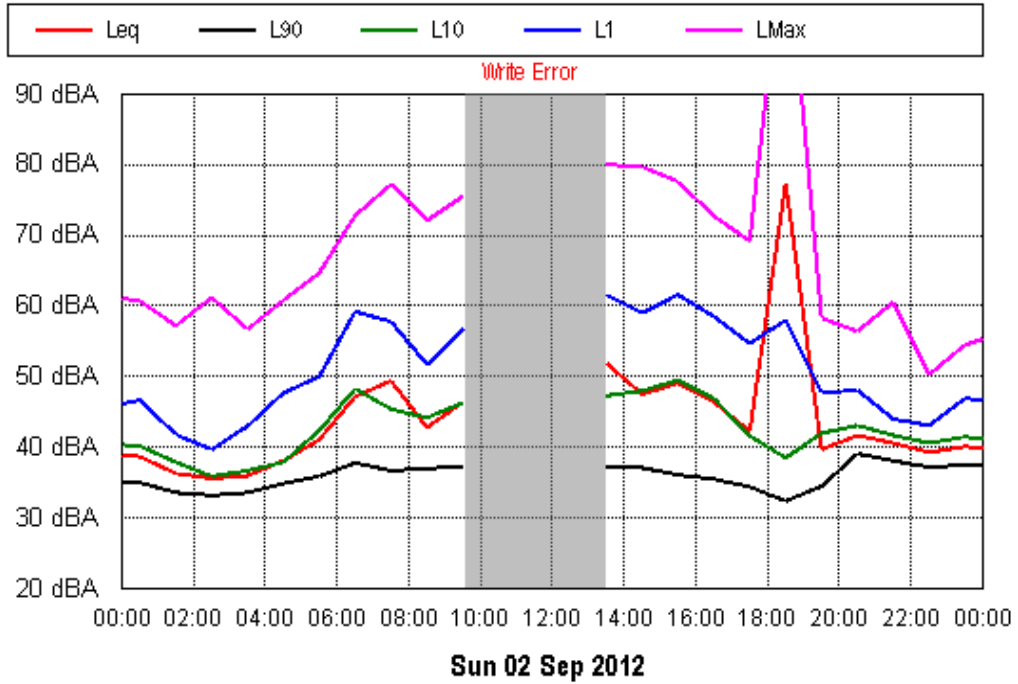

APPENDIX B15:B

Project: Sunshine Coast Airport 00605
Location: 20 Moorings Circuit, Twin Waters