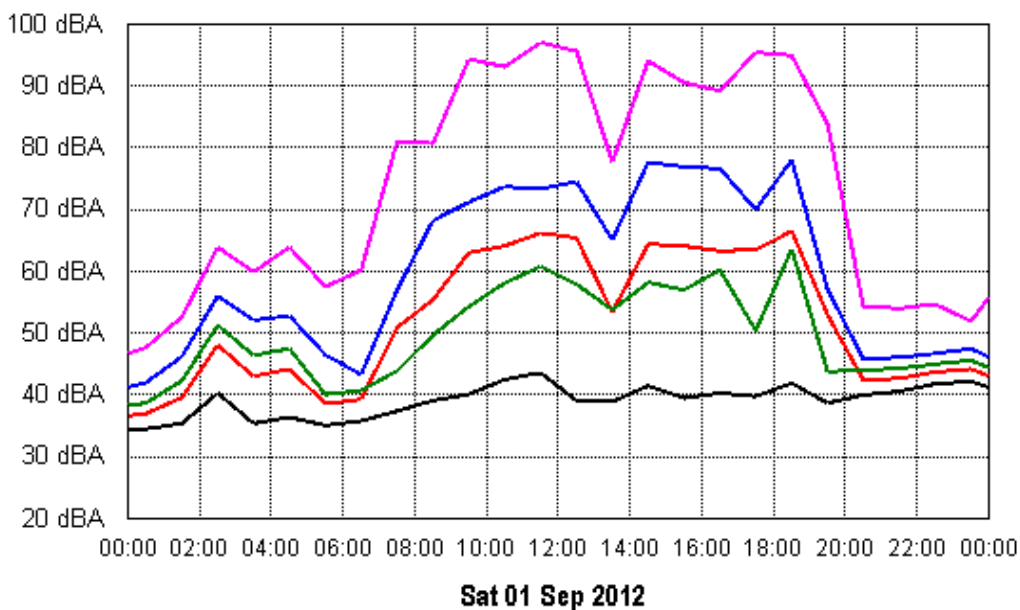

Mon 10 Sep 2012

Tue 11 Sep 2012

APPENDIX B15:B

Project: Sunshine Coast Airport 00605
Location: Airport Location K (East side of Runway 18/36)

APPENDIX B15:B

Project: Sunshine Coast Airport 00605
Location: Airport Location K (East side of Runway 18/36)