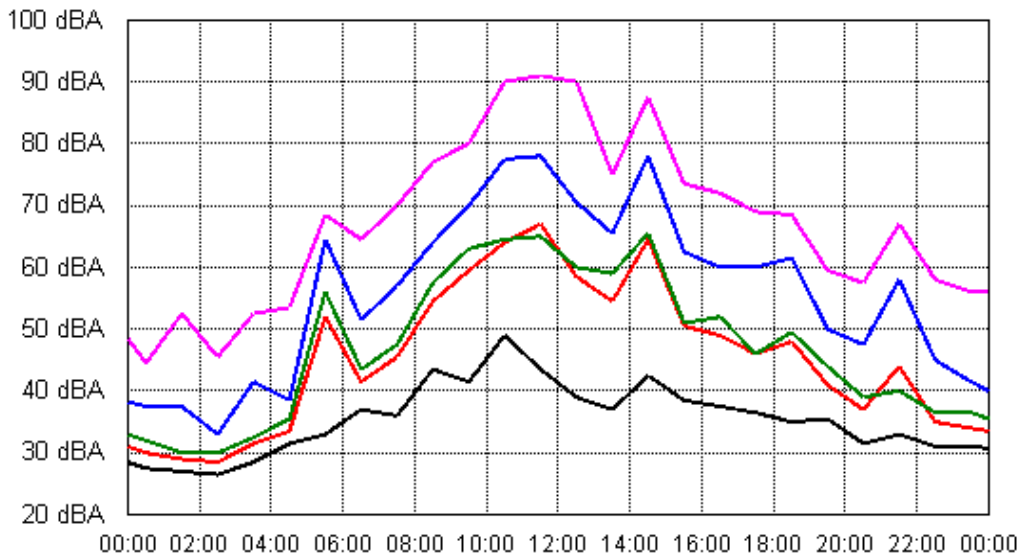

APPENDIX B15:B

Project: Sunshine Coast Airport 00605
Location: 70 Broadwater Avenue, Maroochydore

Fri 31 Aug 2012