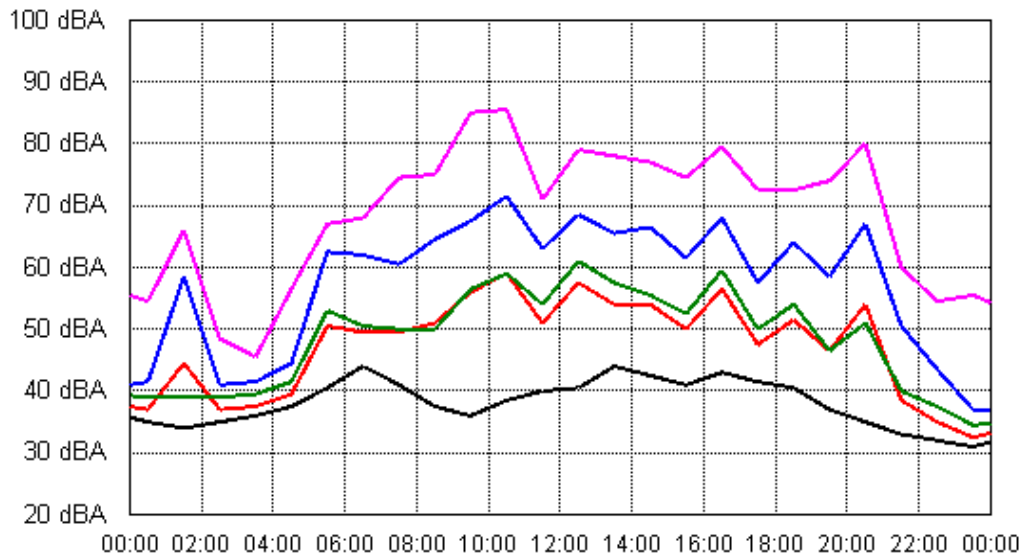

Sun 02 Sep 2012

Mon 03 Sep 2012

APPENDIX B15:B

Project: Sunshine Coast Airport 00605
Location: 70 Broadwater Avenue, Maroochydore

Tue 04 Sep 2012

Wed 05 Sep 2012

APPENDIX B15:B

Project: Sunshine Coast Airport 00605
Location: 70 Broadwater Avenue, Maroochydore