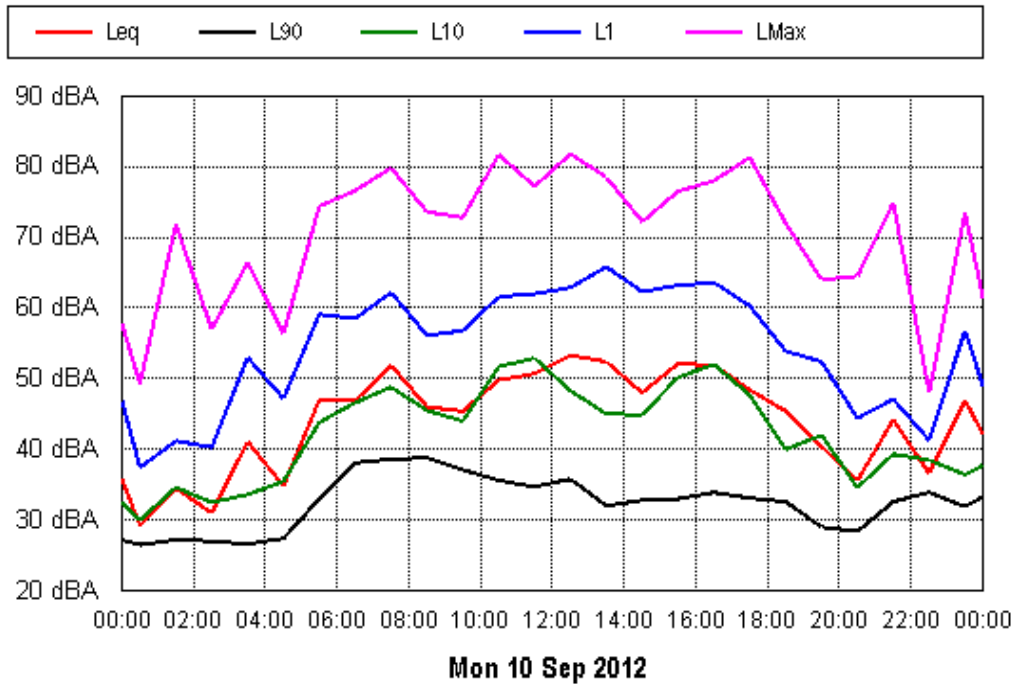

APPENDIX B15:B

Project: Sunshine Coast Airport 00605
Location: 20 Moorings Circuit, Twin Waters