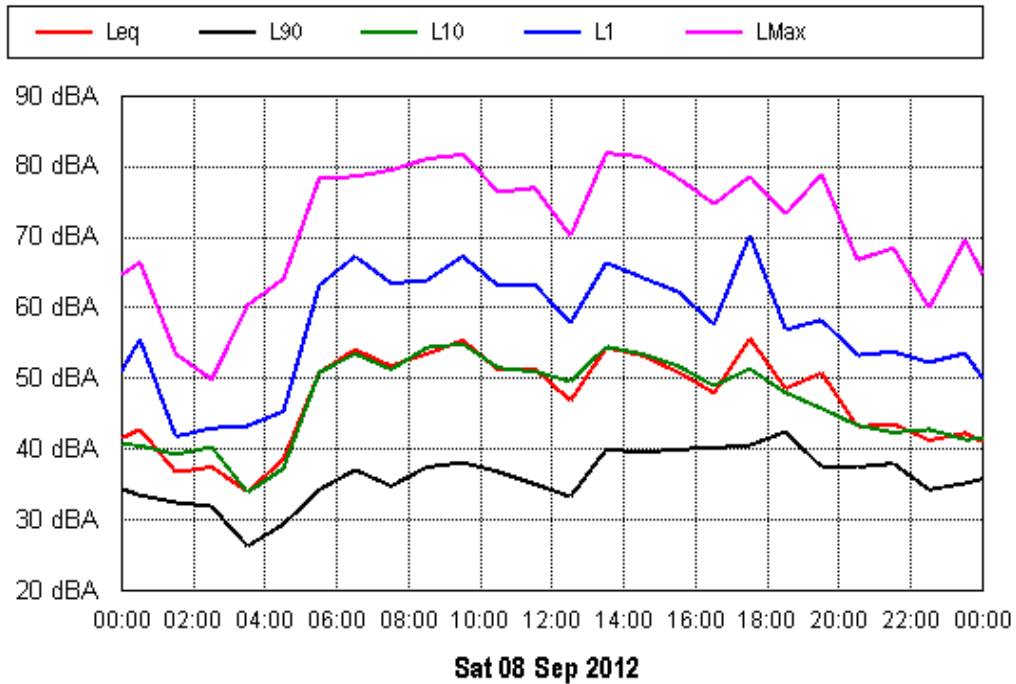

APPENDIX B15:B

Project: Sunshine Coast Airport 00605
Location: 31 Sassifras Street, Mudjimba