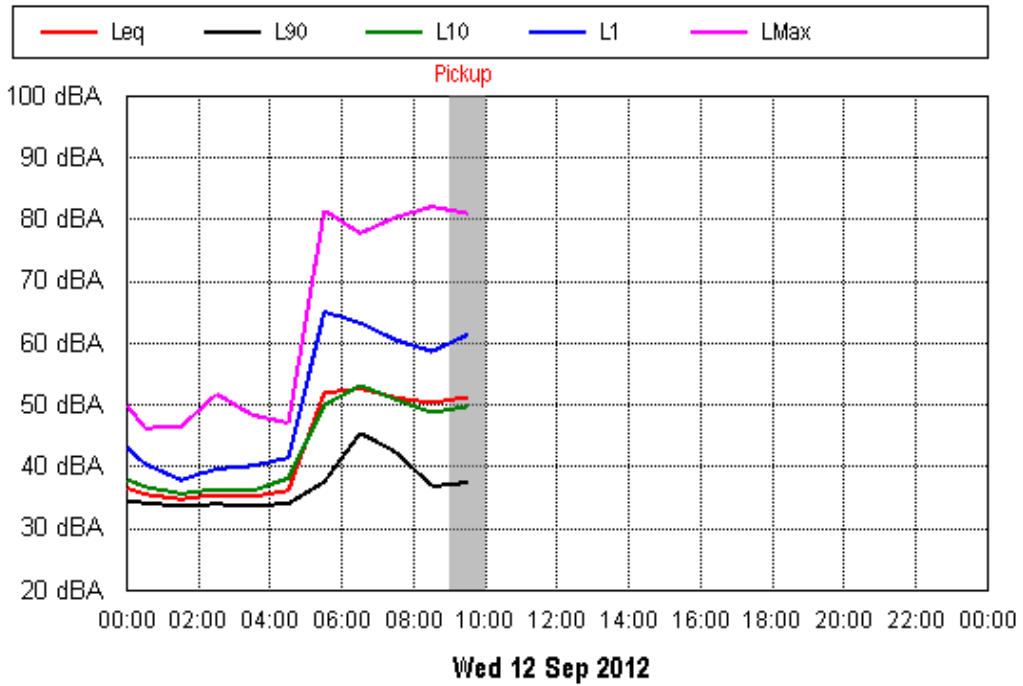

Sun 09 Sep 2012

APPENDIX B15:B

Project: Sunshine Coast Airport 00605
Location: 34 Twin Peaks Road

Mon 10 Sep 2012

Tue 11 Sep 2012

APPENDIX B15:B

Project: Sunshine Coast Airport 00605
Location: 34 Twin Peaks Road