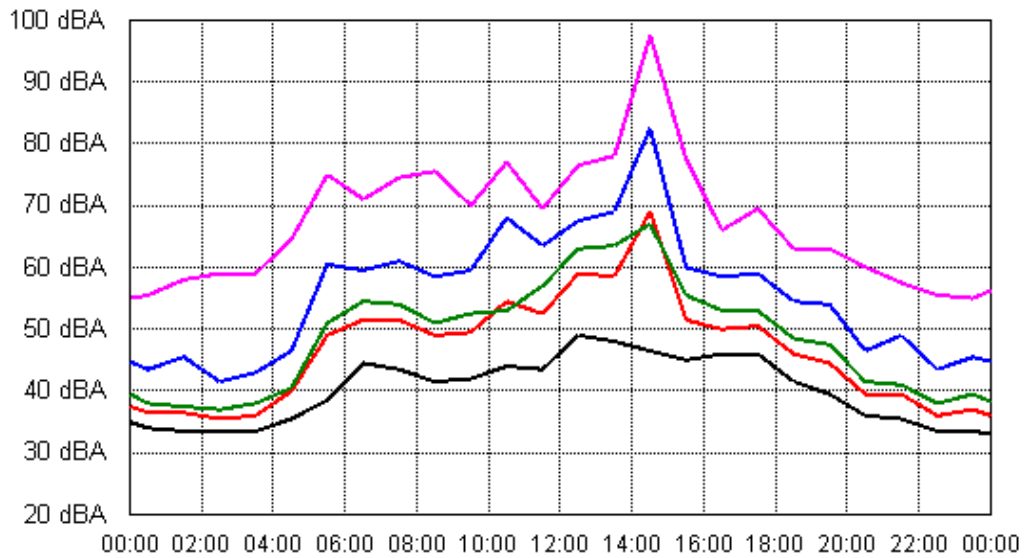

APPENDIX B15:B

Project: Sunshine Coast Airport 00605
Location: 1 Warran Road, Mt Coolum

Thu 06 Sep 2012