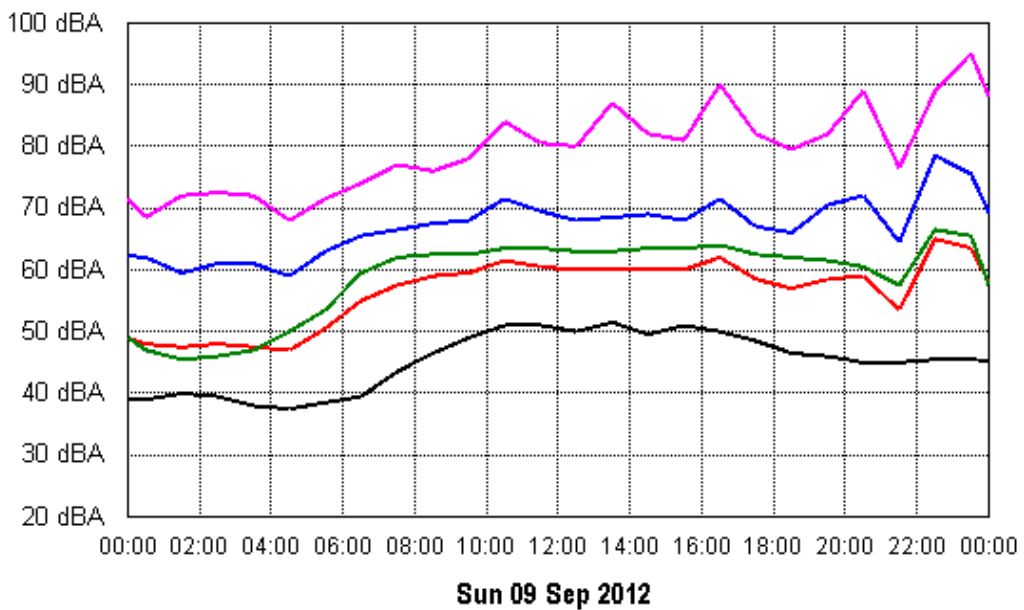

APPENDIX B15:B

Project: Sunshine Coast Airport 00605
Location: Level 1, 29 The Esplanade, Maroochydore