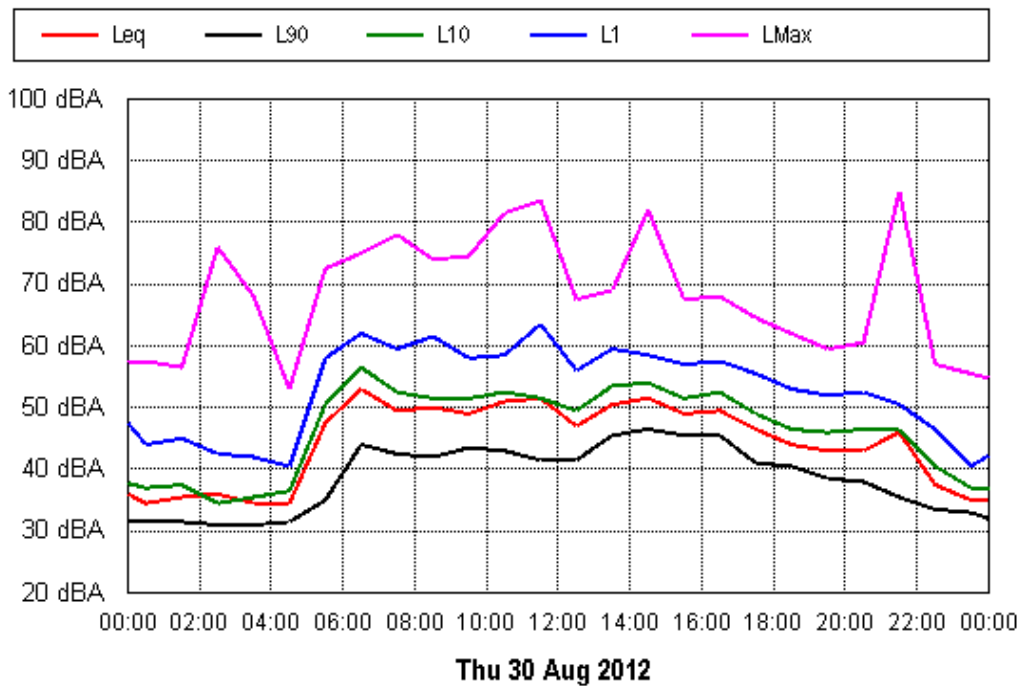

APPENDIX B15:B

Project: Sunshine Coast Airport 00605
Location: 1 Warran Road, Mt Coolum