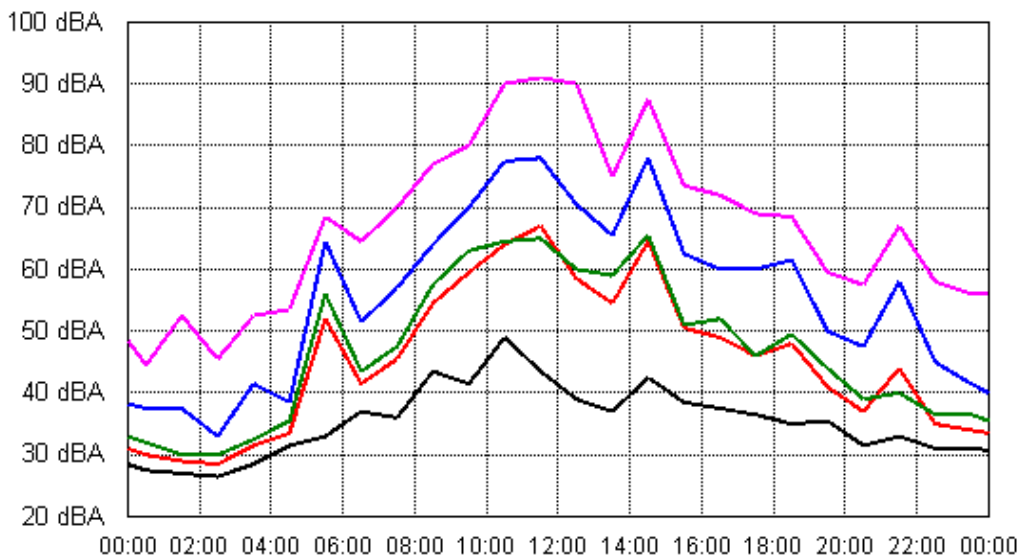

APPENDIX B15:B

Project: Sunshine Coast Airport 00605
Location: Airport Helipad Clearing

Fri 31 Aug 2012