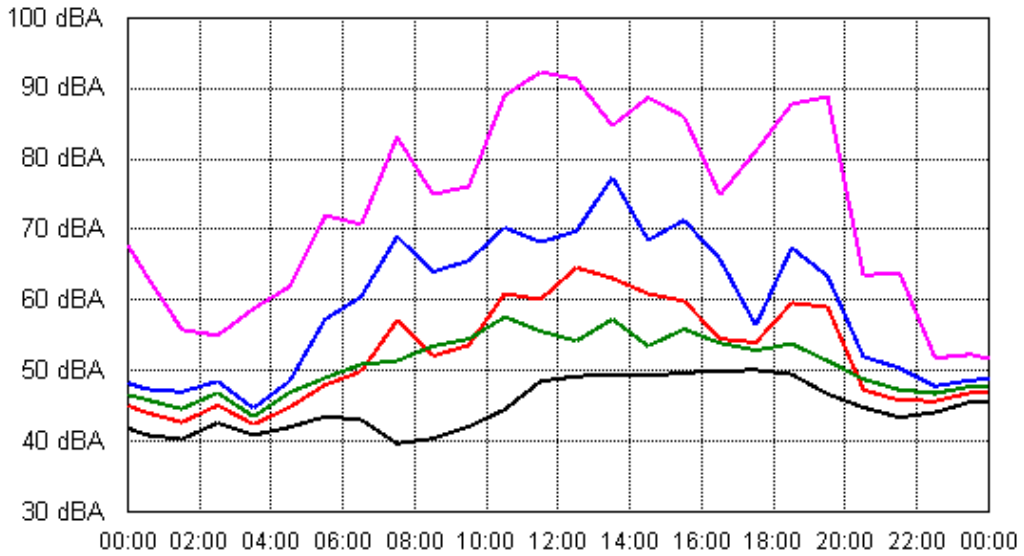

Project: Sunshine Coast Airport 00605
Location: 9 Joanne St, Marcoola

Tue 04 Sep 2012

Wed 05 Sep 2012

APPENDIX B15:B

Project: Sunshine Coast Airport 00605
Location: 9 Joanne St, Marcoola

Thu 06 Sep 2012

Fri 07 Sep 2012