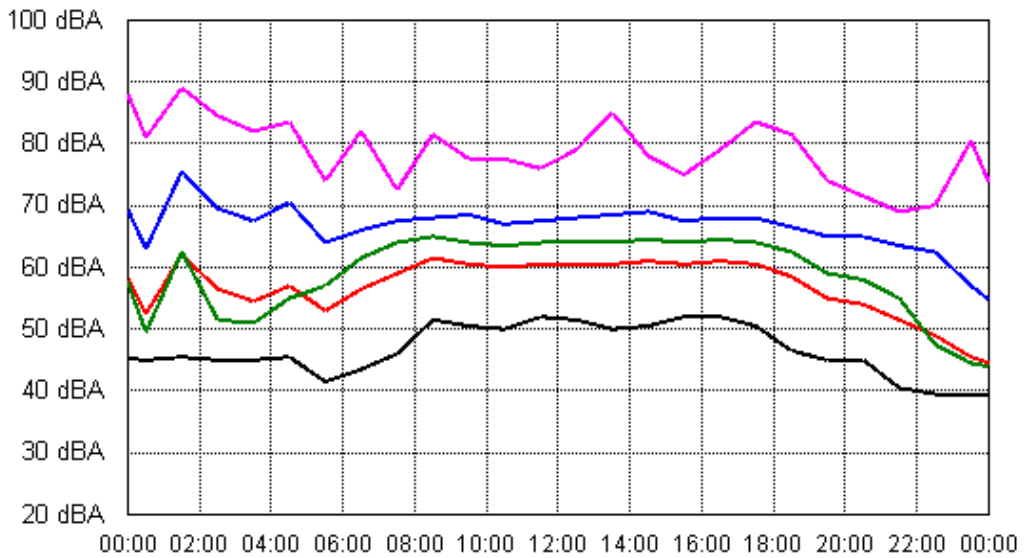

Thu 06 Sep 2012

Fri 07 Sep 2012

APPENDIX B15:B

Project: Sunshine Coast Airport 00605
Location: Level 1, 29 The Esplanade, Maroochydore

APPENDIX B15:B

Project: Sunshine Coast Airport 00605
Location: Level 1, 29 The Esplanade, Maroochydore