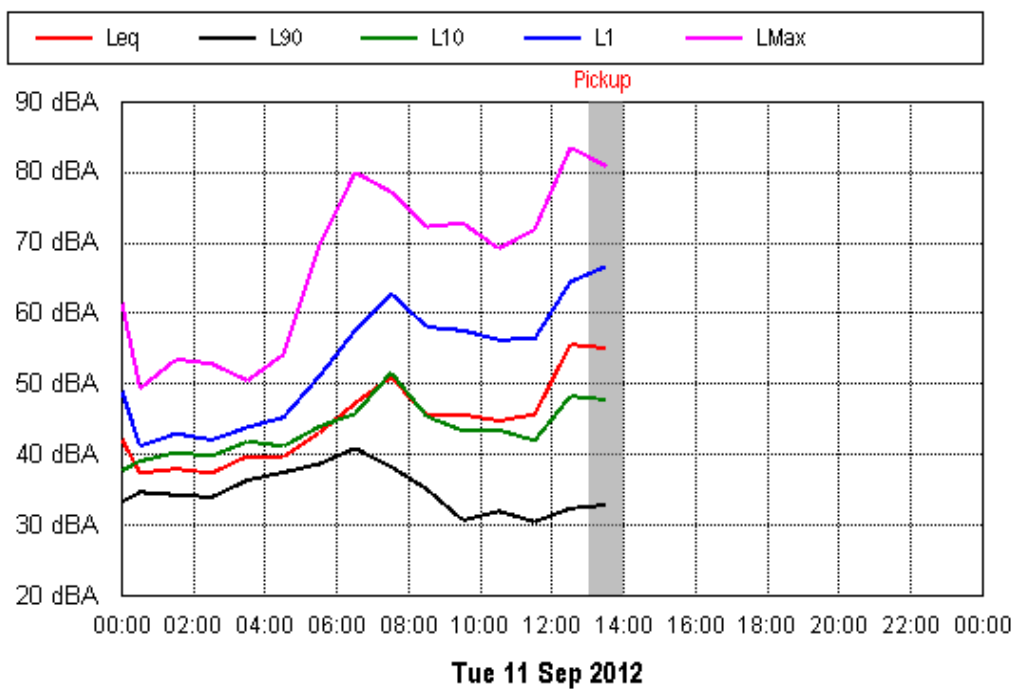

APPENDIX B15:B

Project: Sunshine Coast Airport 00605
Location: 20 Moorings Circuit, Twin Waters