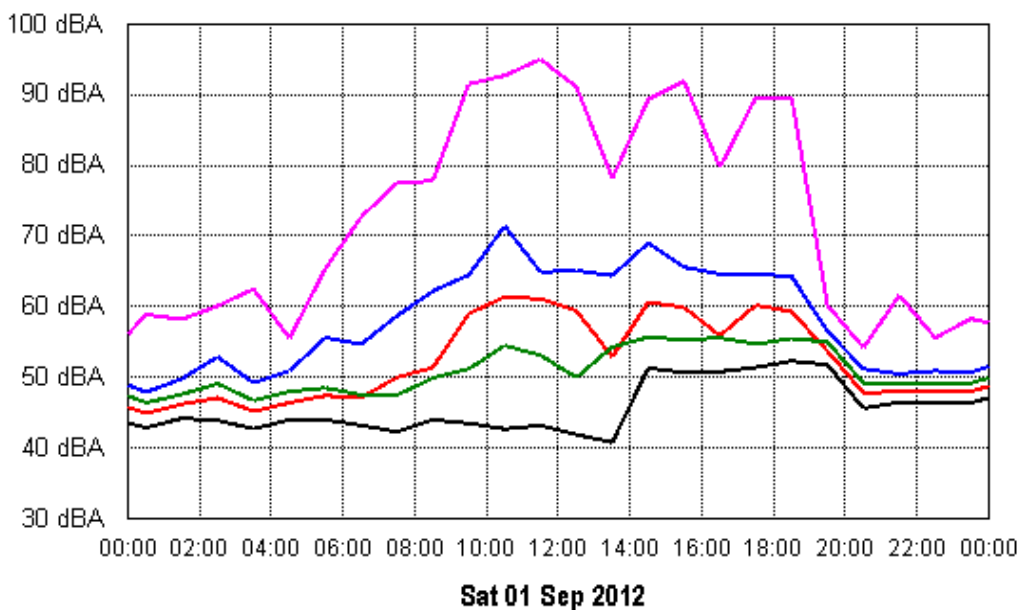

APPENDIX B15:B

Project: Sunshine Coast Airport 00605
Location: 9 Joanne St, Marcoola