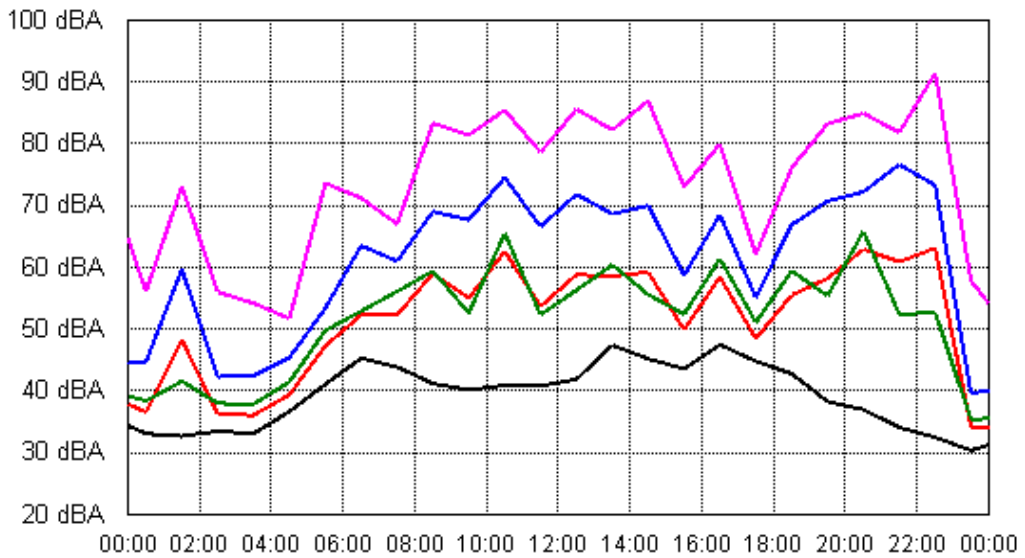

Sun 02 Sep 2012

Mon 03 Sep 2012

APPENDIX B15:B

Project: Sunshine Coast Airport 00605
Location: Mt. Coolum National Park (South of Runway 12/30)

Tue 04 Sep 2012

Wed 05 Sep 2012

APPENDIX B15:B

Project: Sunshine Coast Airport 00605
Location: Mt. Coolum National Park (South of Runway 12/30)