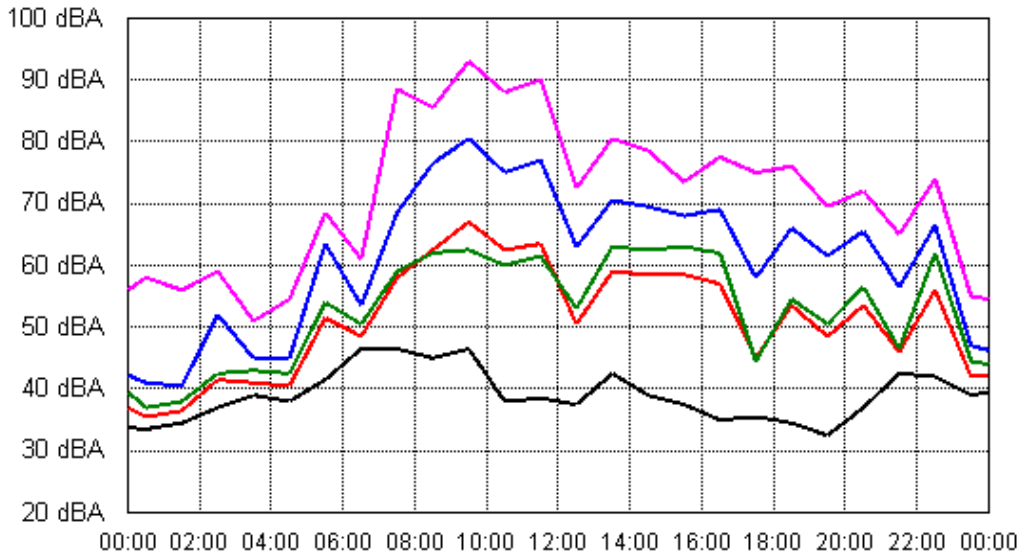

APPENDIX B15:B

Project: Sunshine Coast Airport 00605
Location: Airport Helipad Clearing

Sun 02 Sep 2012

Mon 03 Sep 2012

APPENDIX B15:B

Project: Sunshine Coast Airport 00605
Location: Airport Helipad Clearing