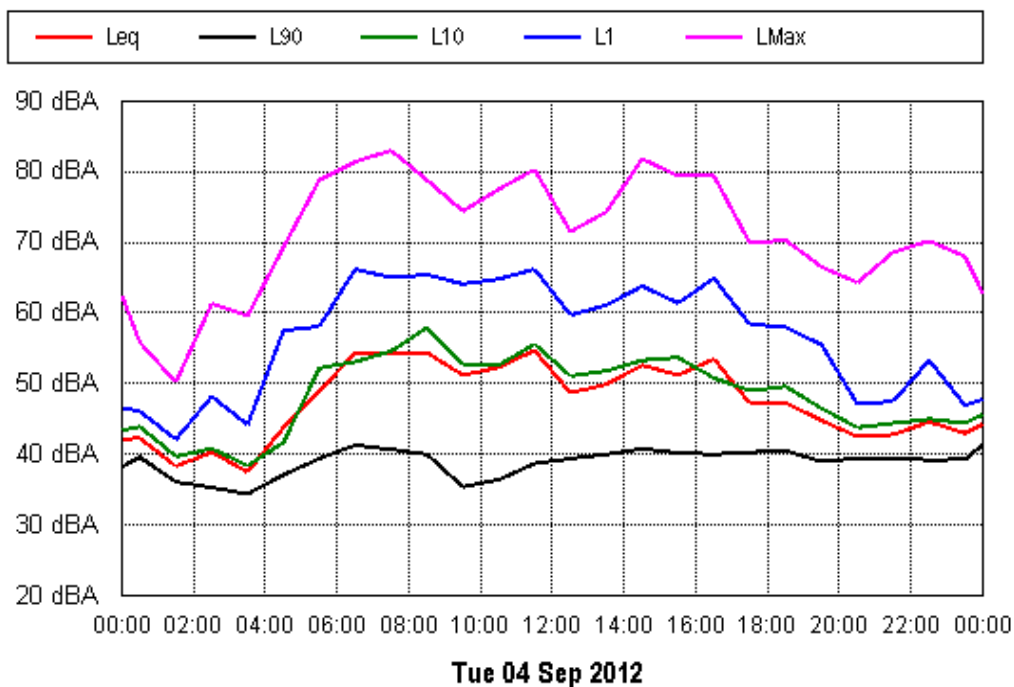

APPENDIX B15:B

Project: Sunshine Coast Airport 00605
Location: 31 Sassifras Street, Mudjimba