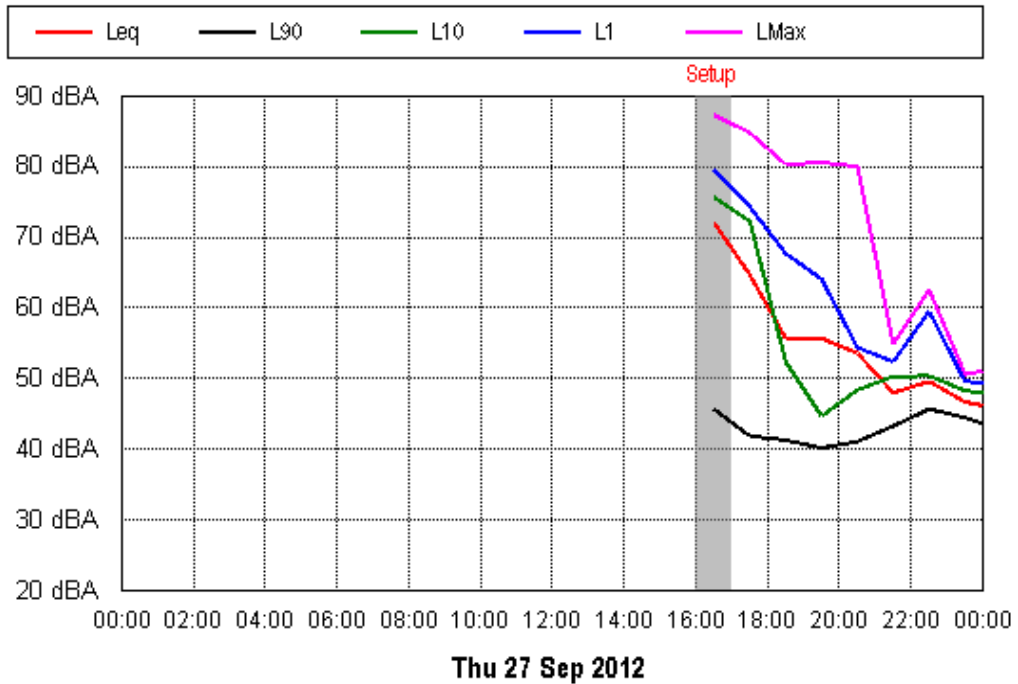

APPENDIX B15:B

Project: Sunshine Coast Airport 00605
Location: Airport Location K (East side of Runway 18/36)

Mon 10 Sep 2012

Tue 11 Sep 2012

APPENDIX B15:B

Project: Sunshine Coast Airport 00605
Location: Airport Location L (Northwestern Area)