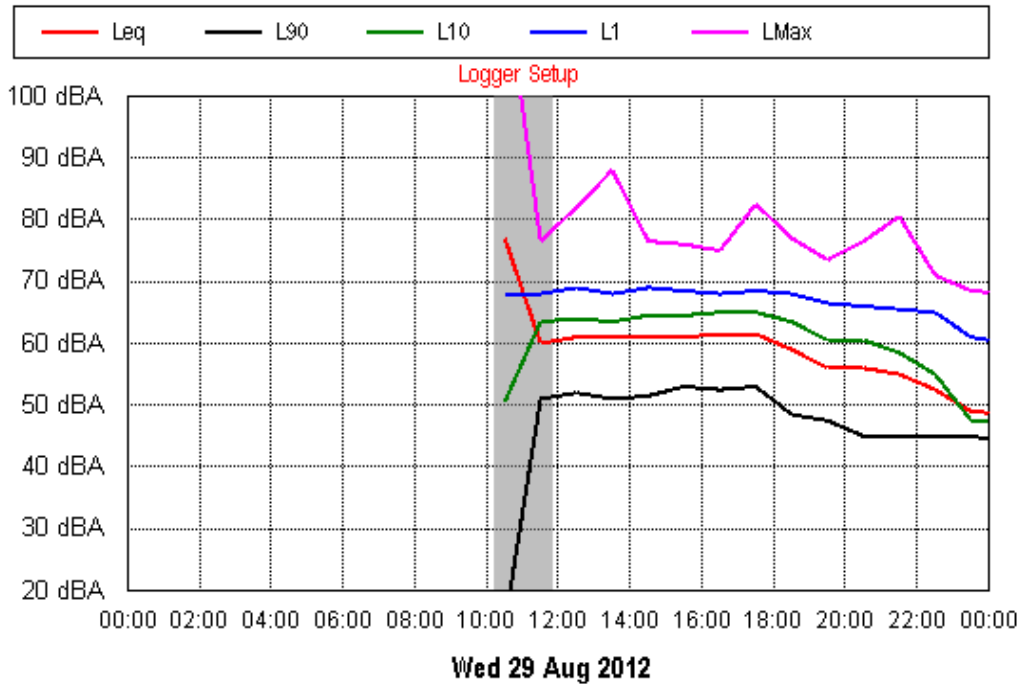

APPENDIX B15:B

Project: Sunshine Coast Airport 00605
Location: Level 1, 29 The Esplanade, Maroochydore