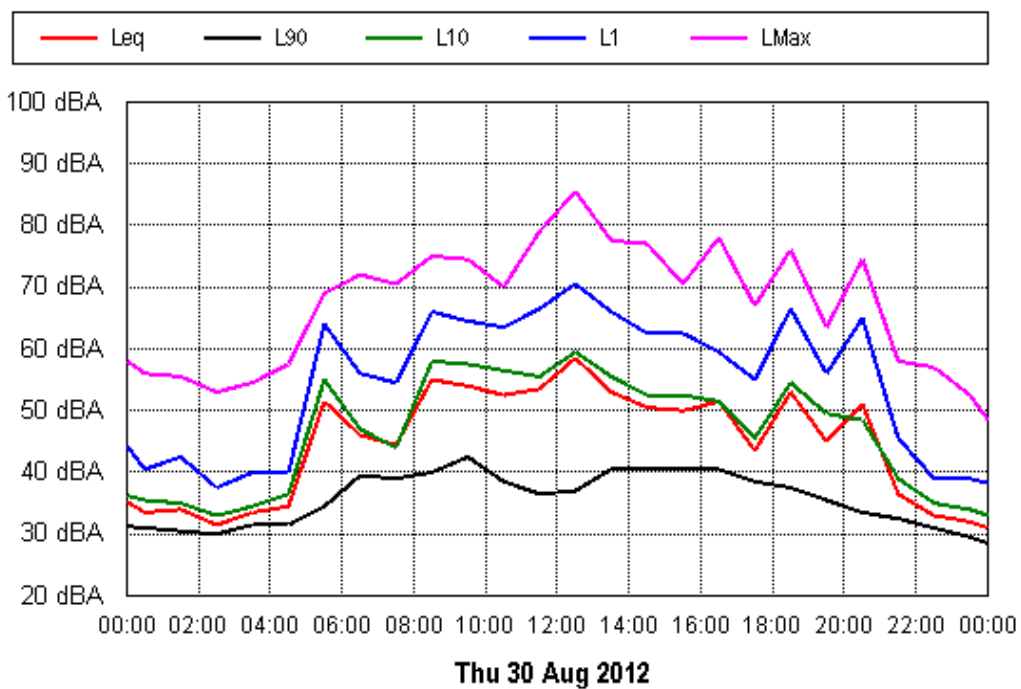

APPENDIX B15:B

Project: Sunshine Coast Airport 00605
Location: Airport Helipad Clearing