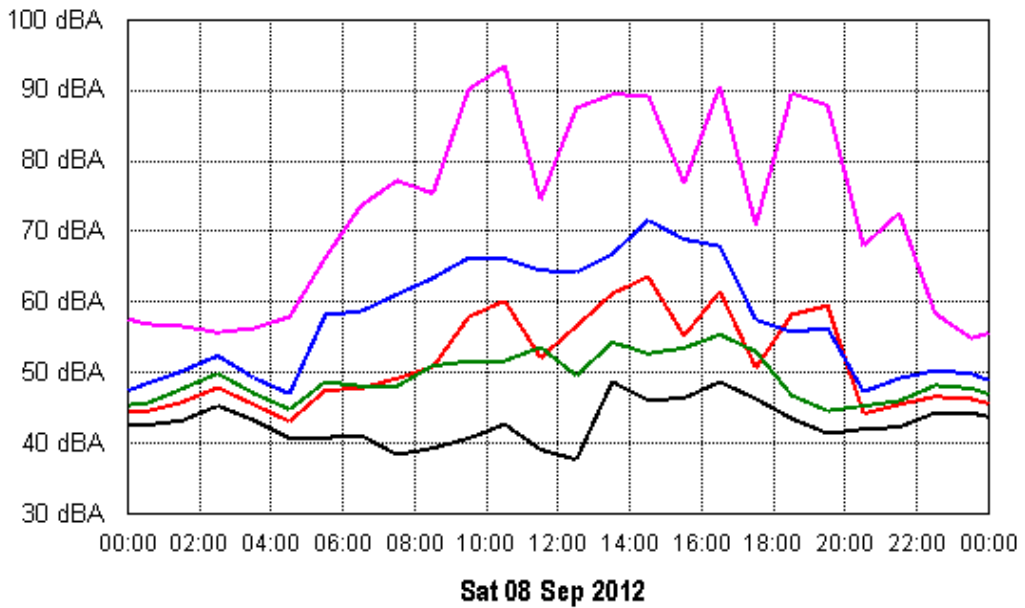

APPENDIX B15:B

Project: Sunshine Coast Airport 00605
Location: 9 Joanne St, Marcoola