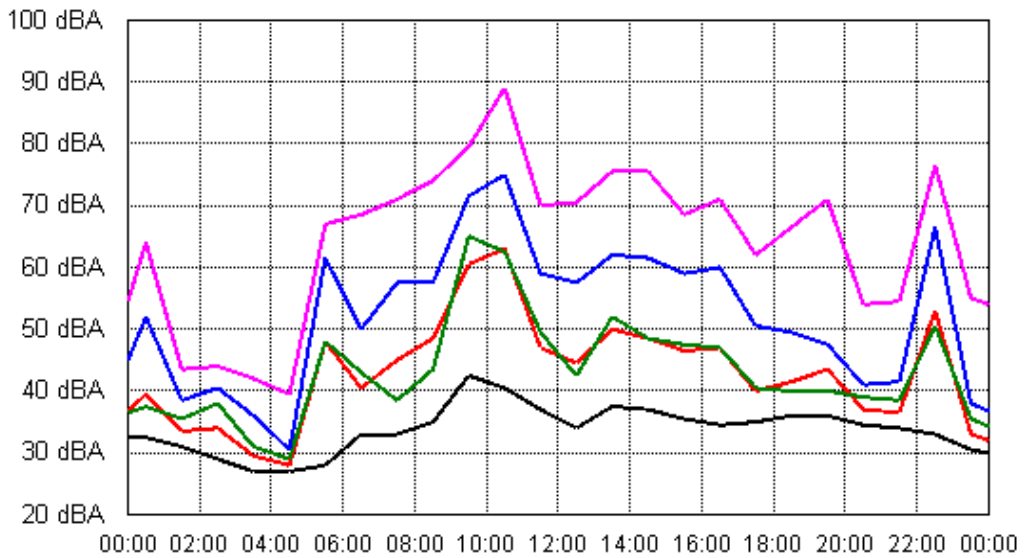

Tue 04 Sep 2012

Wed 05 Sep 2012

APPENDIX B15:B

Project: Sunshine Coast Airport 00605
Location: Airport Helipad Clearing

Thu 06 Sep 2012

Fri 07 Sep 2012

APPENDIX B15:B

Project: Sunshine Coast Airport 00605
Location: Airport Helipad Clearing