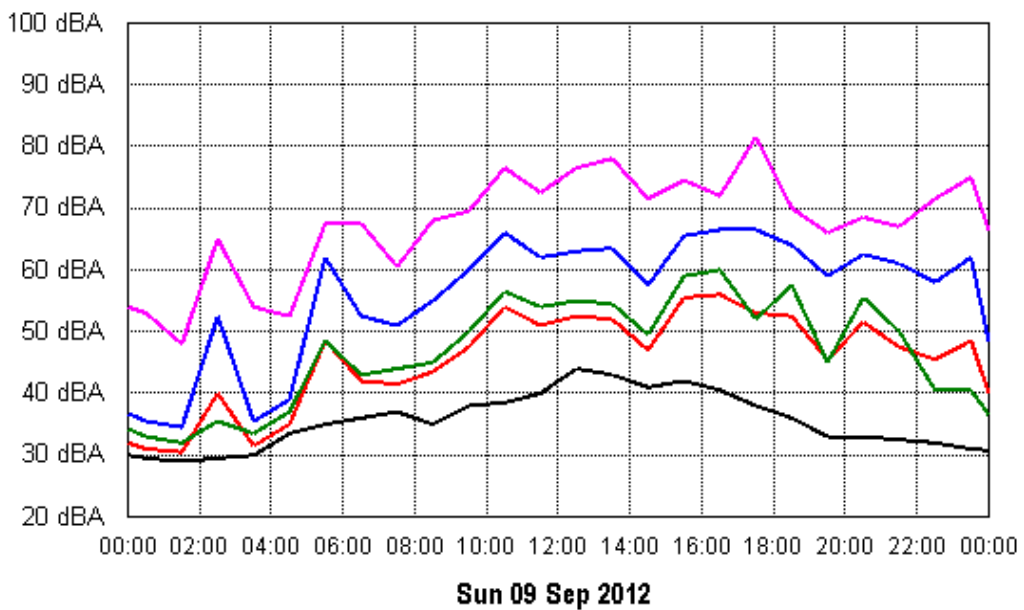

APPENDIX B15:B

Project: Sunshine Coast Airport 00605
Location: 70 Broadwater Avenue, Maroochydore