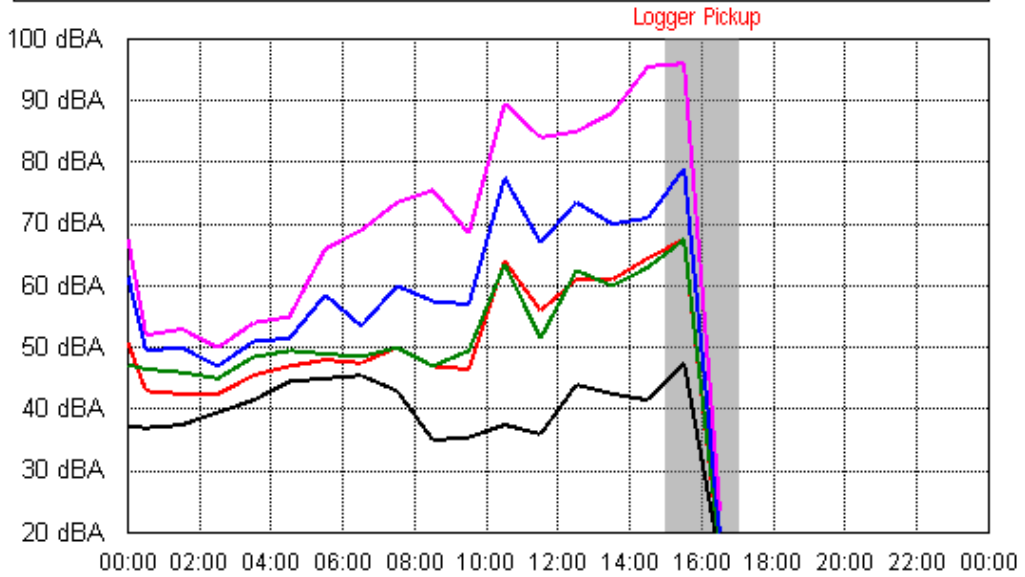

Tue 11 Sep 2012