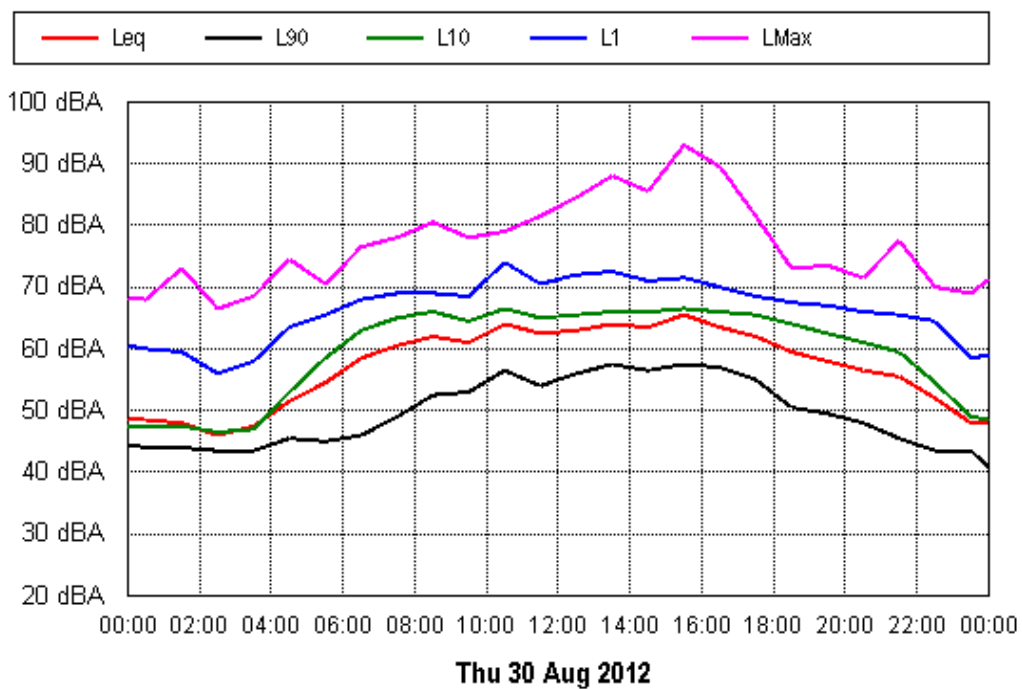

APPENDIX B15:B

Project: Sunshine Coast Airport 00605
Location: Level 1, 29 The Esplanade, Maroochydore