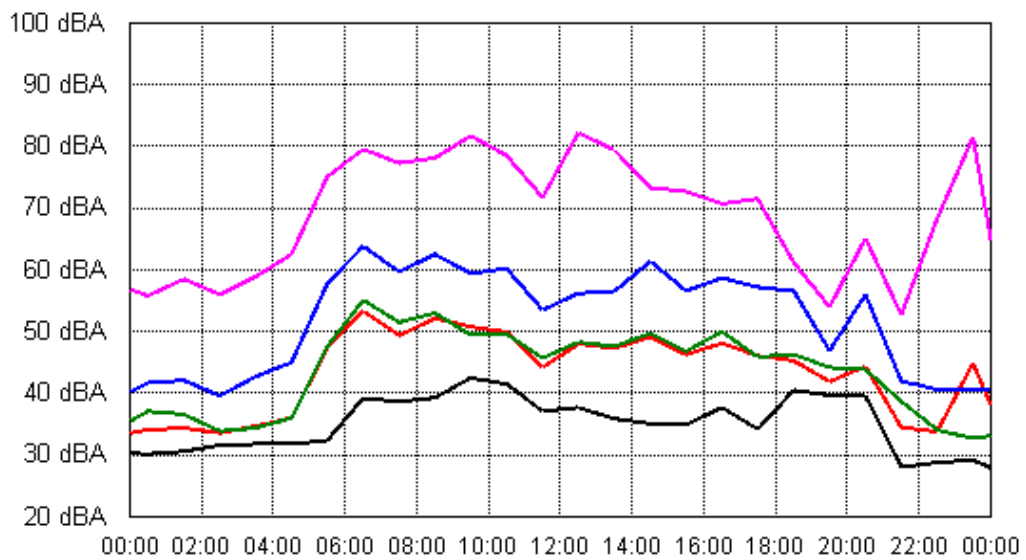

Fri 07 Sep 2012