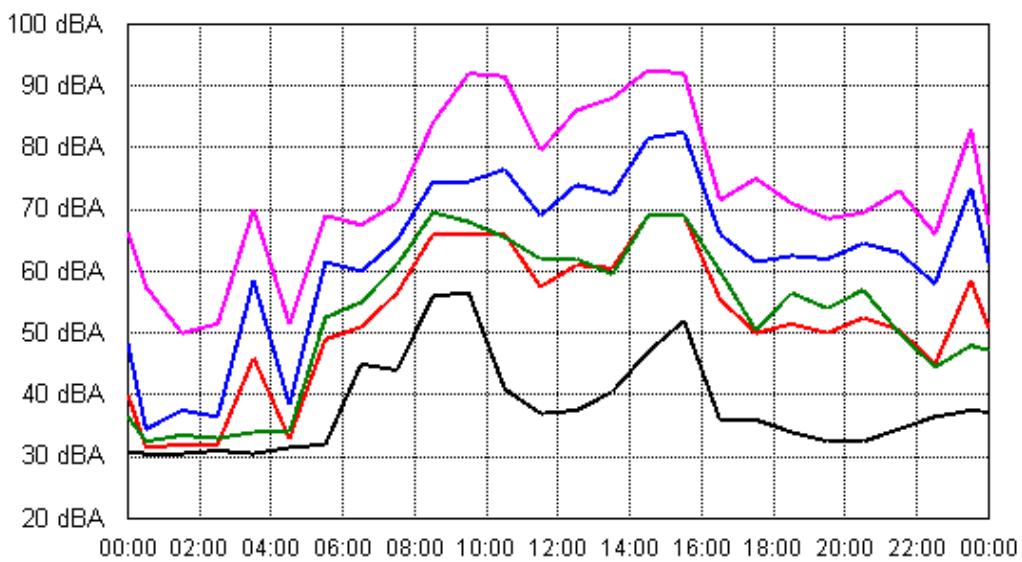

APPENDIX B15:B

Project: Sunshine Coast Airport 00605
Location: Airport Helipad Clearing

Mon 10 Sep 2012