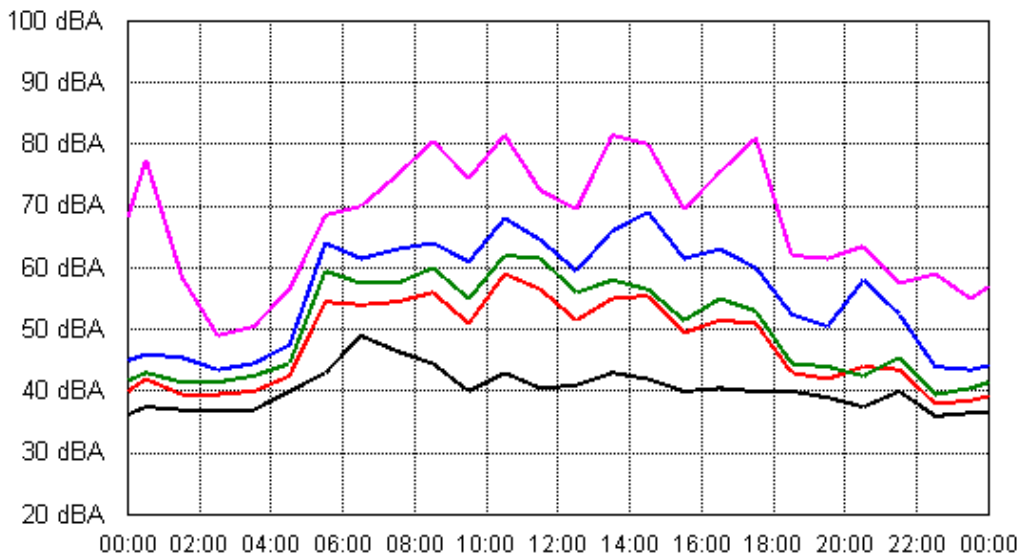

Tue 11 Sep 2012