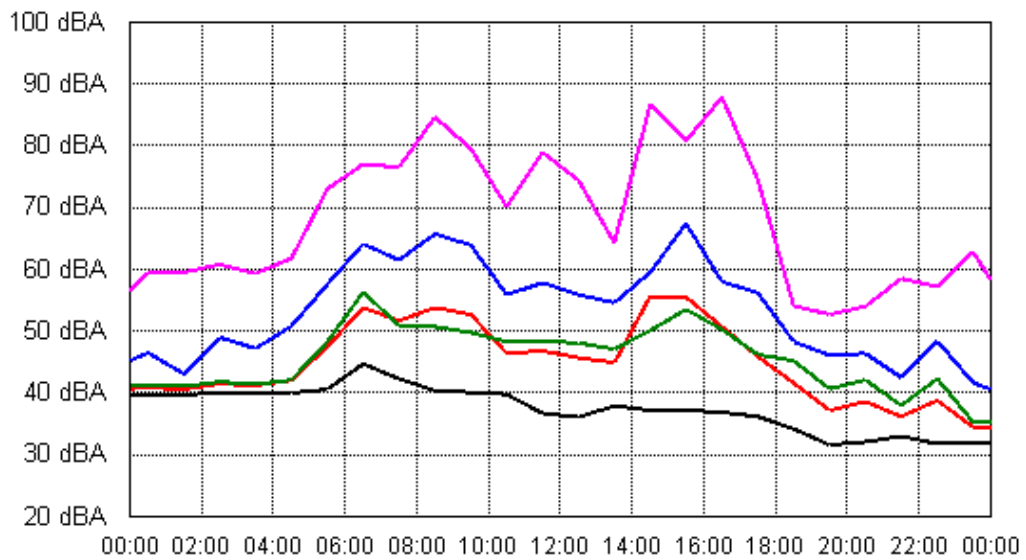

Project: Sunshine Coast Airport 00605
Location: 34 Twin Peaks Road

Sun 02 Sep 2012

Mon 03 Sep 2012

APPENDIX B15:B

Project: Sunshine Coast Airport 00605
Location: 34 Twin Peaks Road

Tue 04 Sep 2012

Wed 05 Sep 2012