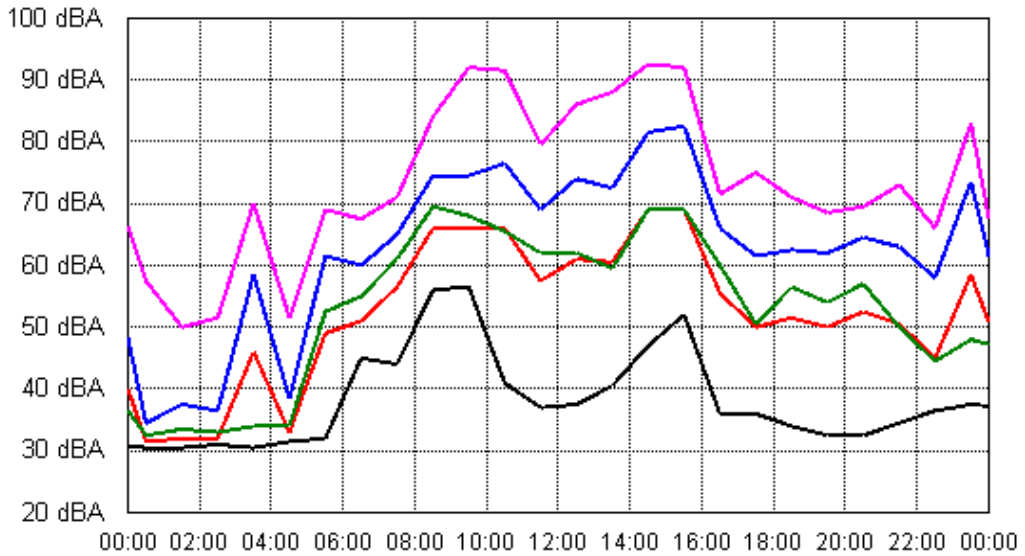

Thu 06 Sep 2012

Fri 07 Sep 2012

APPENDIX B15:B

Project: Sunshine Coast Airport 00605
Location: 70 Broadwater Avenue, Maroochydore

APPENDIX B15:B

Project: Sunshine Coast Airport 00605
Location: 70 Broadwater Avenue, Maroochydore