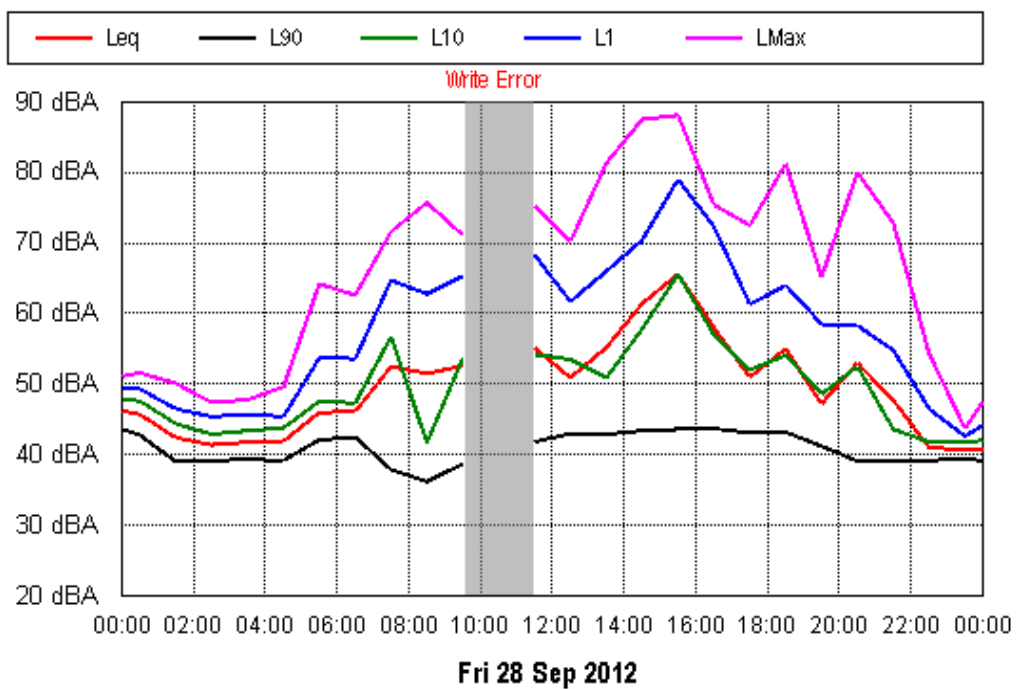

APPENDIX B15:B

Project: Sunshine Coast Airport 00605
Location: Airport Location K (East side of Runway 18/36)

Mon 10 Sep 2012

Tue 11 Sep 2012

APPENDIX B15:B

Project: Sunshine Coast Airport 00605
Location: Airport Location L (Northwestern Area)