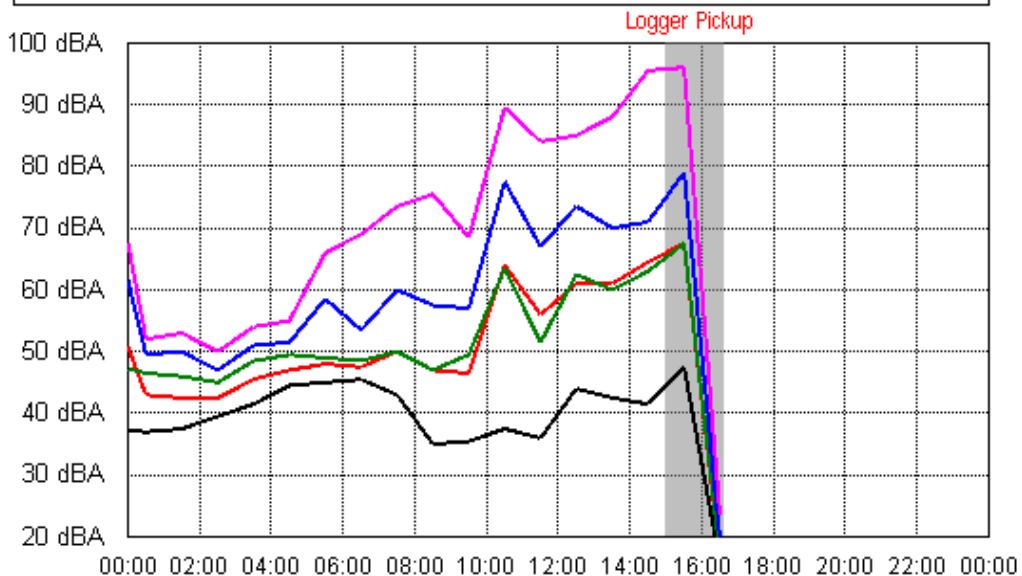

Sat 08 Sep 2012

Sun 09 Sep 2012

APPENDIX B15:B

Project: Sunshine Coast Airport 00605
Location: Airport Helipad Clearing

Mon 10 Sep 2012

Tue 11 Sep 2012

APPENDIX B15:B

Project: Sunshine Coast Airport 00605
Location: Mt. Coolum National Park (South of Runway 12/30)