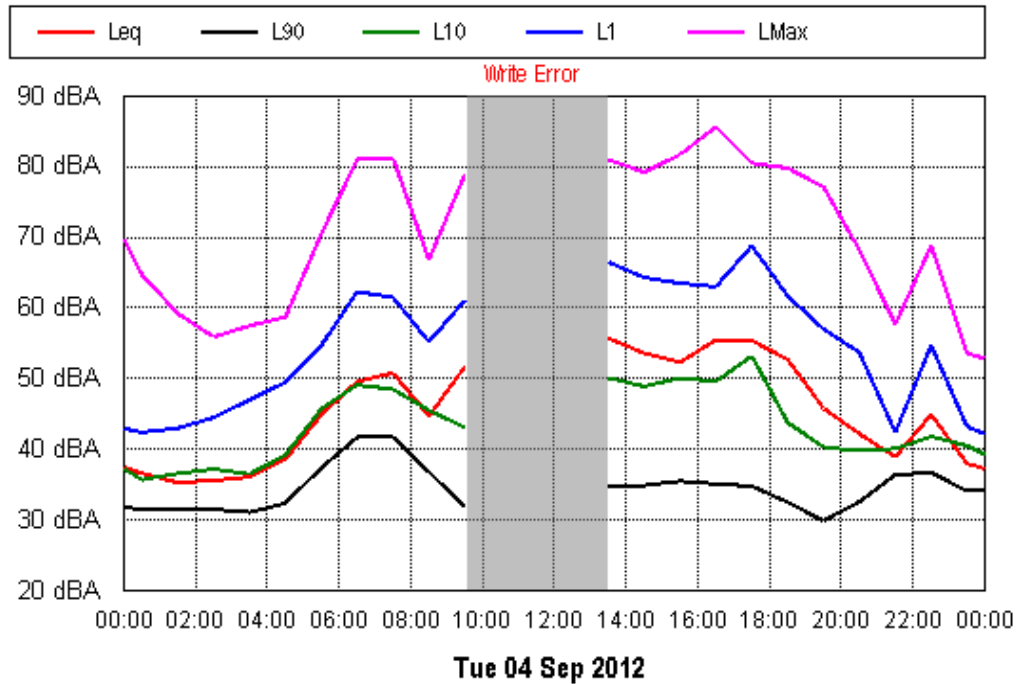

APPENDIX B15:B

Project: Sunshine Coast Airport 00605
Location: 20 Moorings Circuit, Twin Waters