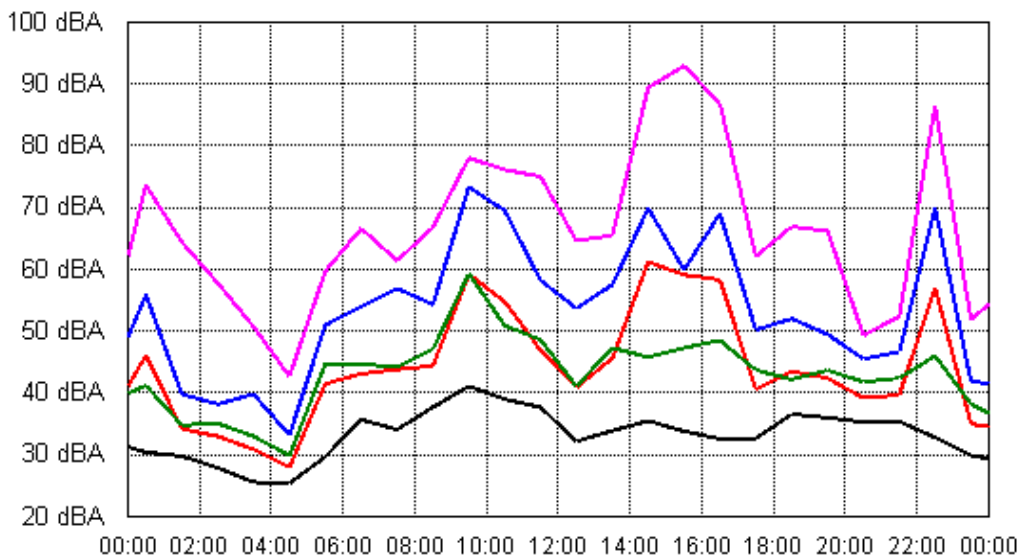

APPENDIX B15:B

Project: Sunshine Coast Airport 00605
Location: Mt. Coolum National Park (South of Runway 12/30)

Sat 08 Sep 2012