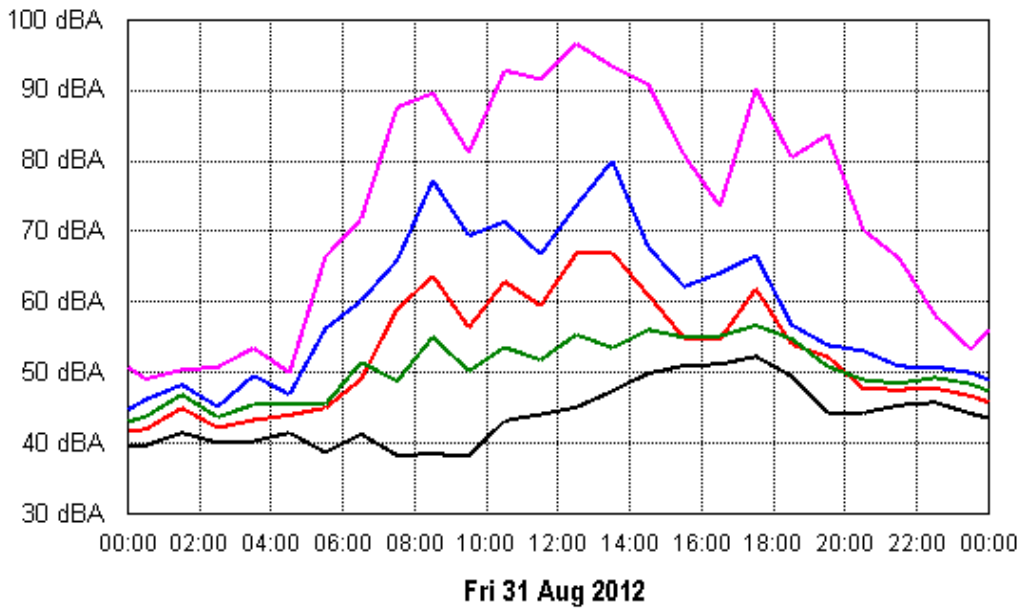

APPENDIX B15:B

Project: Sunshine Coast Airport 00605
Location: 9 Joanne St, Marcoola