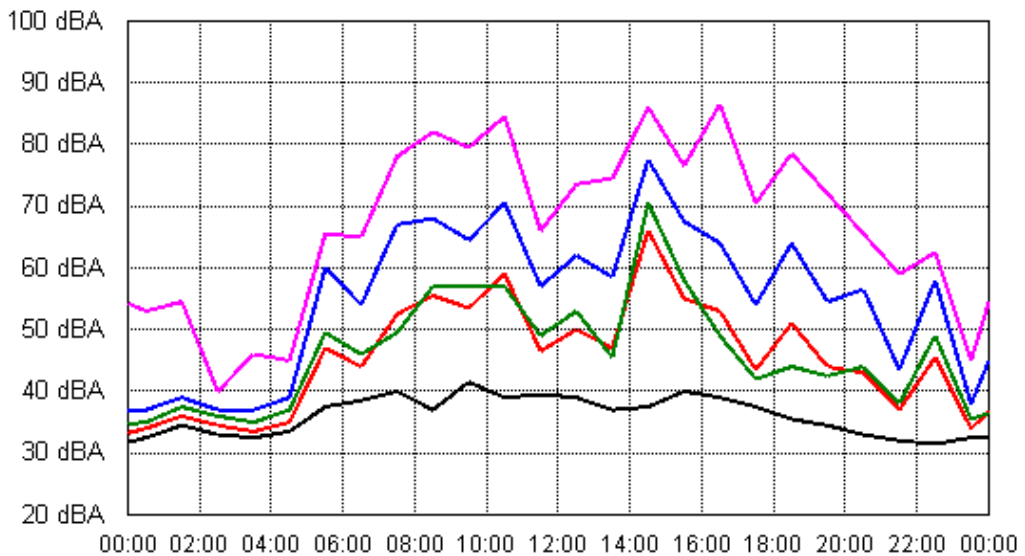

Tue 04 Sep 2012

Wed 05 Sep 2012

APPENDIX B15:B

Project: Sunshine Coast Airport 00605
Location: Airport Helipad Clearing

Thu 06 Sep 2012

Fri 07 Sep 2012

APPENDIX B15:B

Project: Sunshine Coast Airport 00605
Location: Airport Helipad Clearing