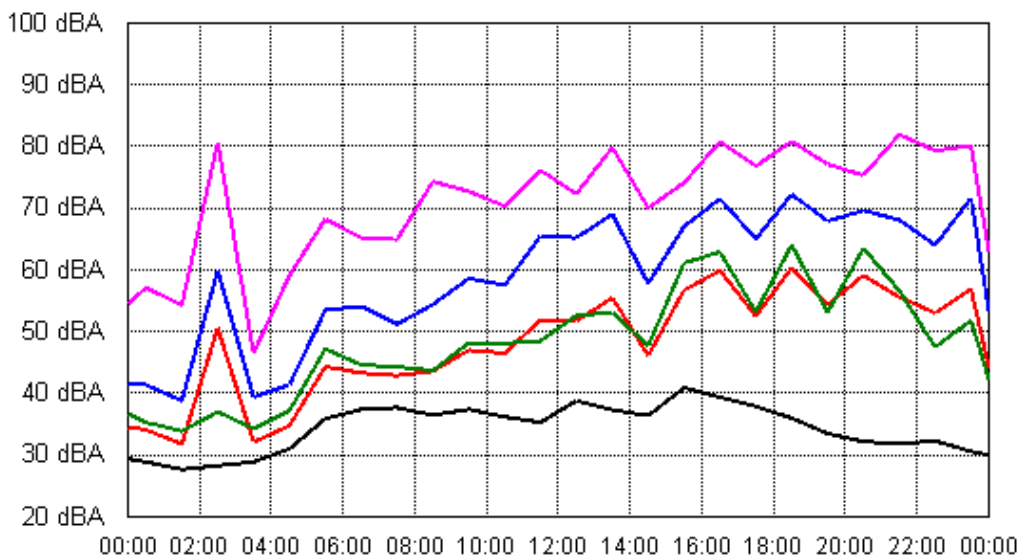

Thu 06 Sep 2012

Fri 07 Sep 2012

APPENDIX B15:B

Project: Sunshine Coast Airport 00605
Location: Mt. Coolum National Park (South of Runway 12/30)

Sat 08 Sep 2012

Sun 09 Sep 2012

APPENDIX B15:B

Project: Sunshine Coast Airport 00605
Location: Mt. Coolum National Park (South of Runway 12/30)