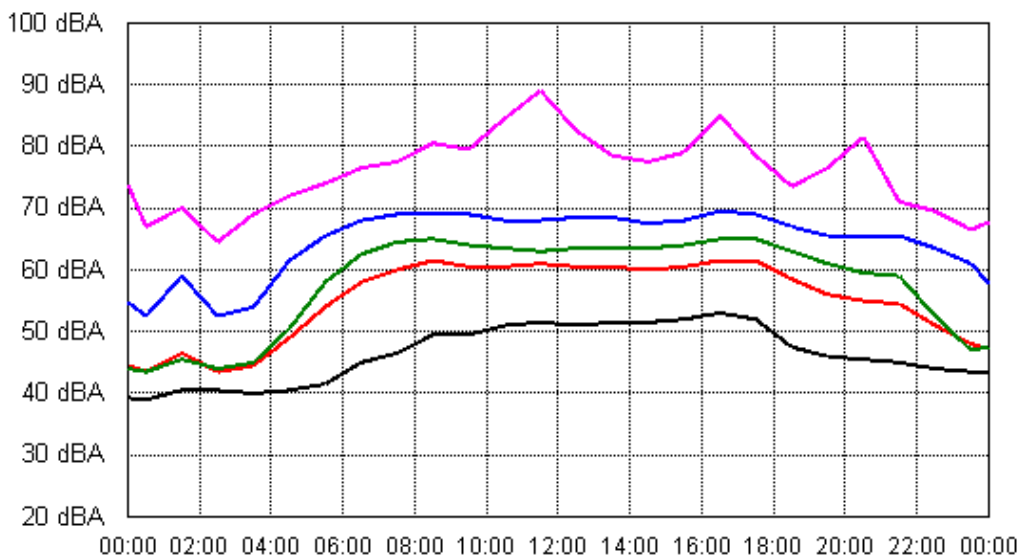

Tue 11 Sep 2012