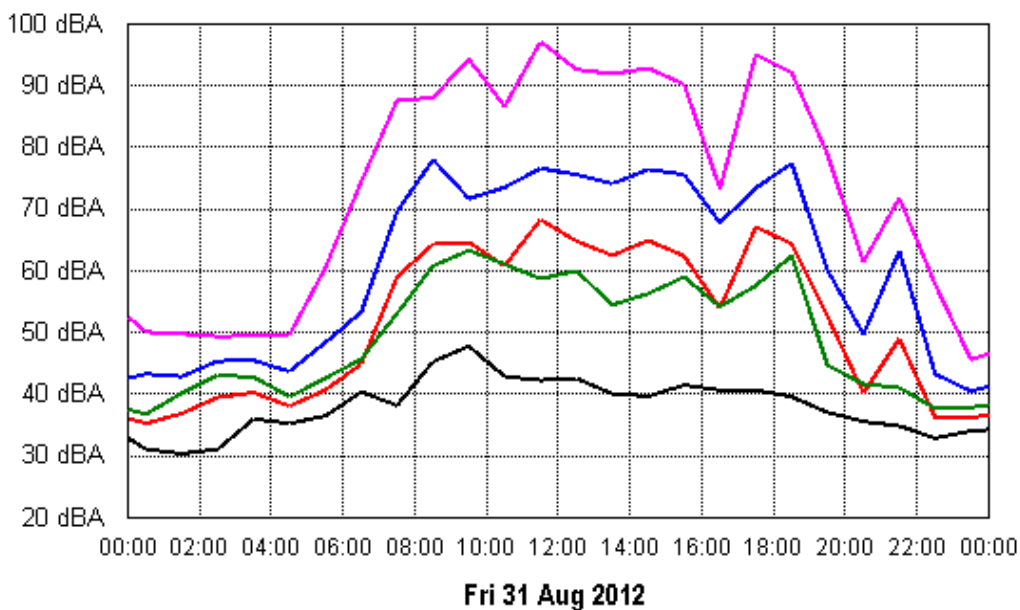

Mon 10 Sep 2012

Tue 11 Sep 2012

APPENDIX B15:B

Project: Sunshine Coast Airport 00605
Location: Airport Location K (East side of Runway 18/36)

APPENDIX B15:B

Project: Sunshine Coast Airport 00605
Location: Airport Location K (East side of Runway 18/36)