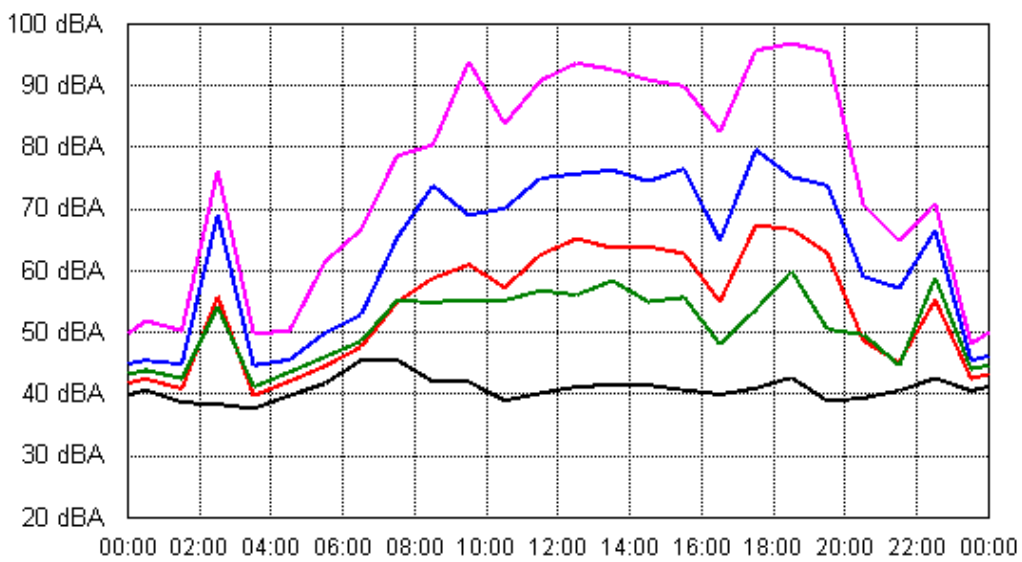

APPENDIX B15:B

Project: Sunshine Coast Airport 00605
Location: Airport Location K (East side of Runway 18/36)

Tue 04 Sep 2012