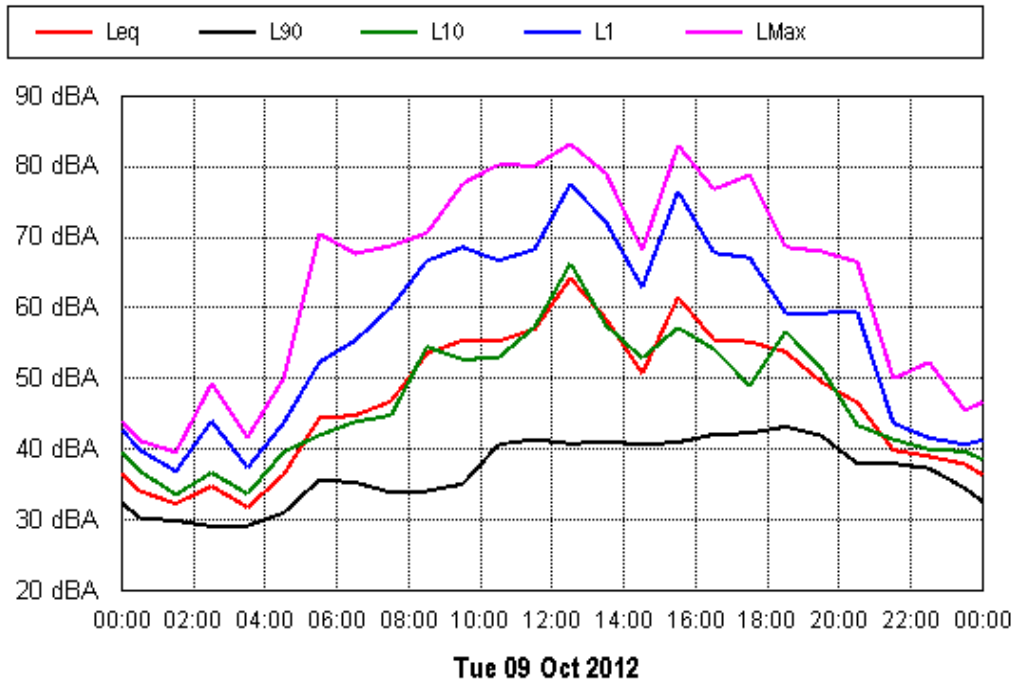

APPENDIX B15:B

Project: Sunshine Coast Airport 00605
Location: Airport Location L (Northwestern Area)