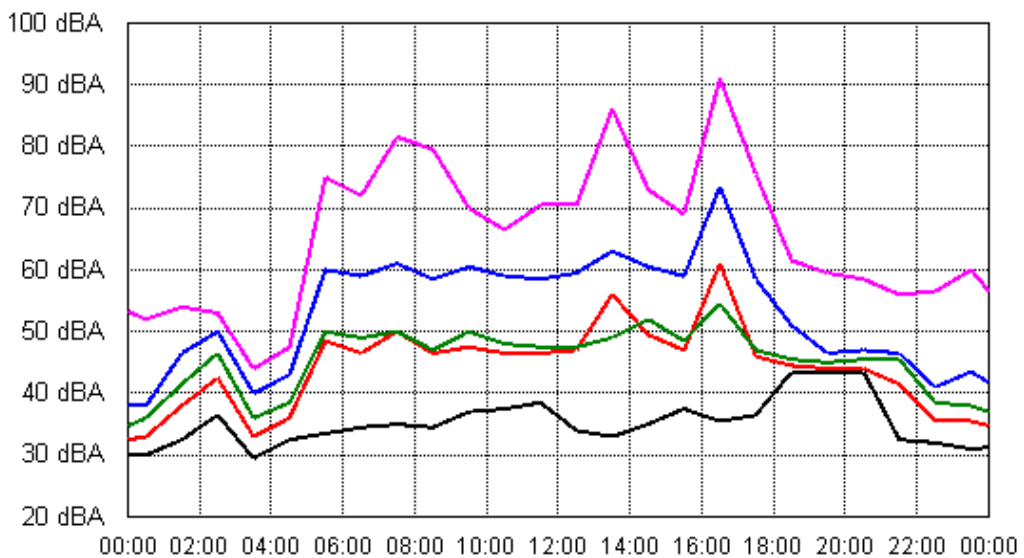

APPENDIX B15:B

Project: Sunshine Coast Airport 00605
Location: 200 West Coolum Road

APPENDIX B15:B

Project: Sunshine Coast Airport 00605
Location: 200 West Coolum Road

Fri 31 Aug 2012

Sat 01 Sep 2012

APPENDIX B15:B