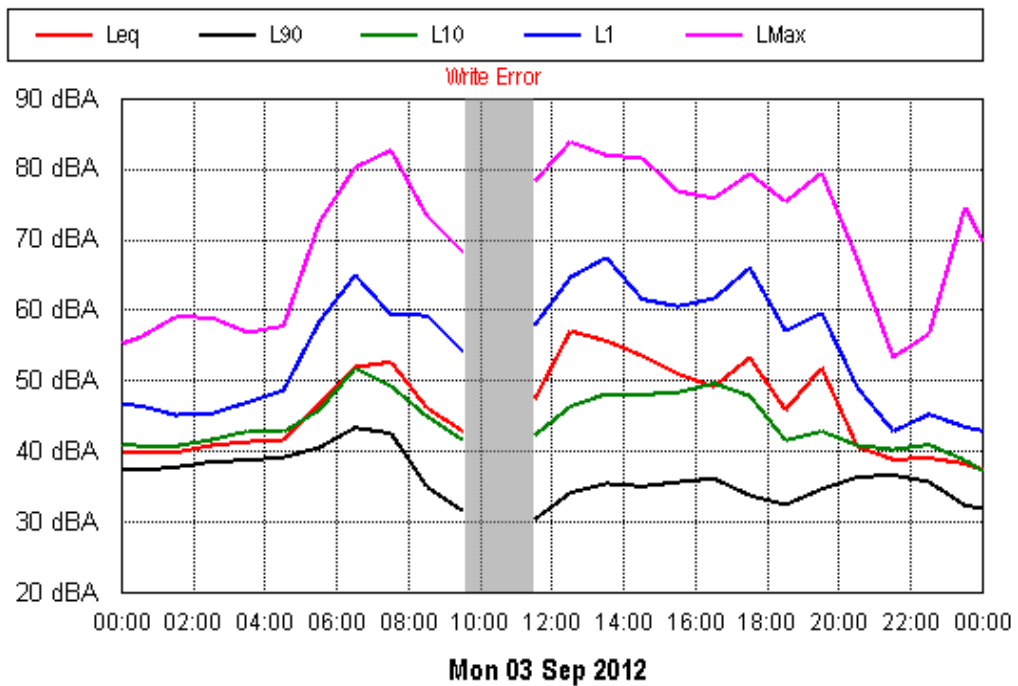

APPENDIX B15:B

Project: Sunshine Coast Airport 00605
Location: 20 Moorings Circuit, Twin Waters