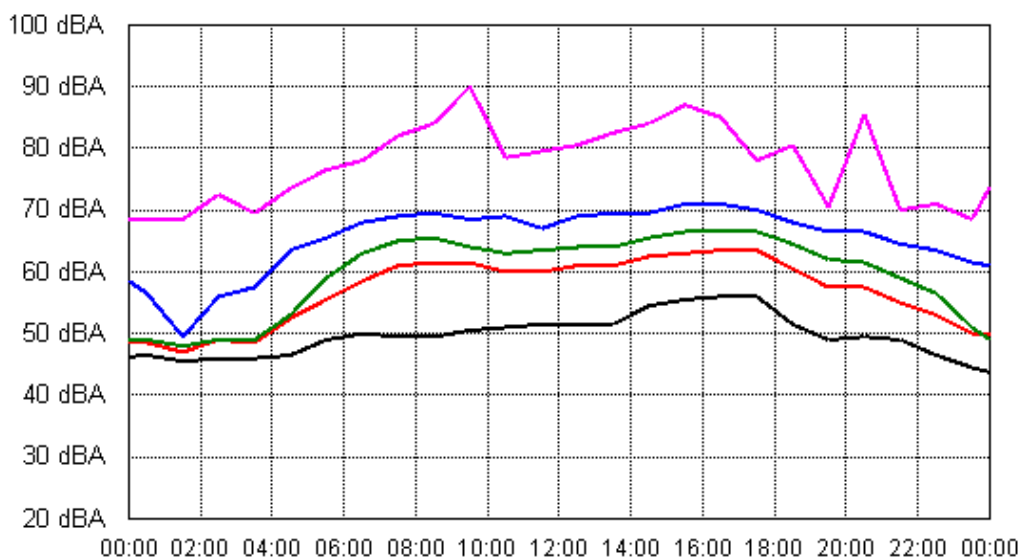

Sun 02 Sep 2012

Mon 03 Sep 2012

APPENDIX B15:B

Project: Sunshine Coast Airport 00605
Location: Level 1, 29 The Esplanade, Maroochydore

Tue 04 Sep 2012

Wed 05 Sep 2012

APPENDIX B15:B

Project: Sunshine Coast Airport 00605
Location: Level 1, 29 The Esplanade, Maroochydore