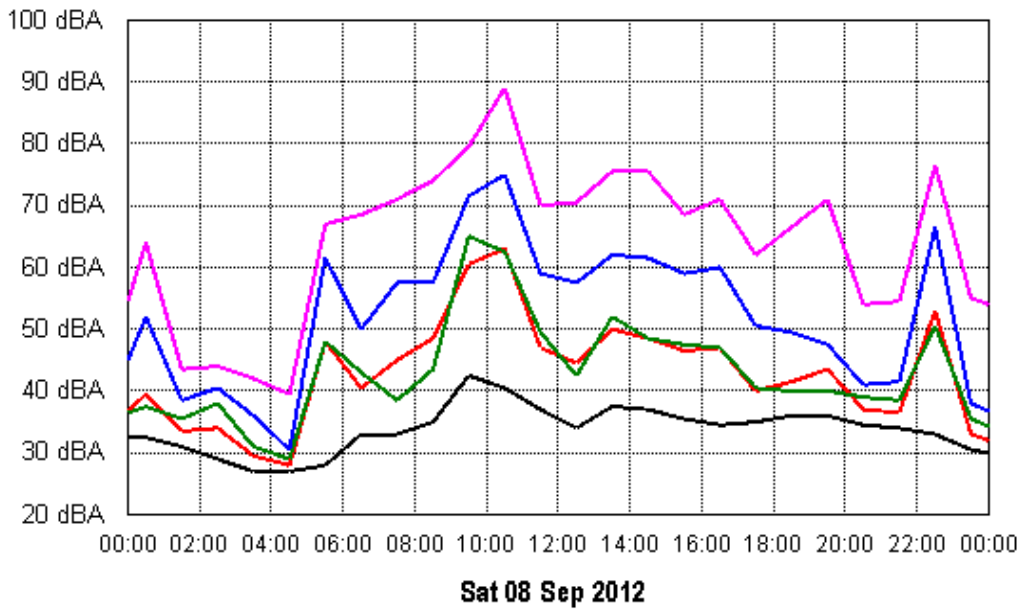

APPENDIX B15:B

Project: Sunshine Coast Airport 00605
Location: 70 Broadwater Avenue, Maroochydore