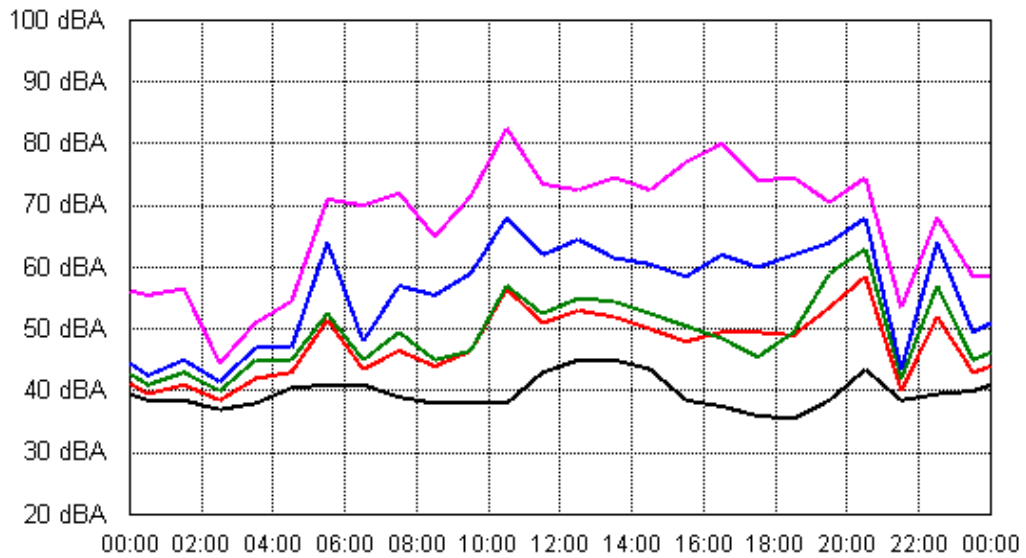

Project: Sunshine Coast Airport 00605
Location: 70 Broadwater Avenue, Maroochydore

Fri 31 Aug 2012

Sat 01 Sep 2012

APPENDIX B15:B

Project: Sunshine Coast Airport 00605
Location: 70 Broadwater Avenue, Maroochydore