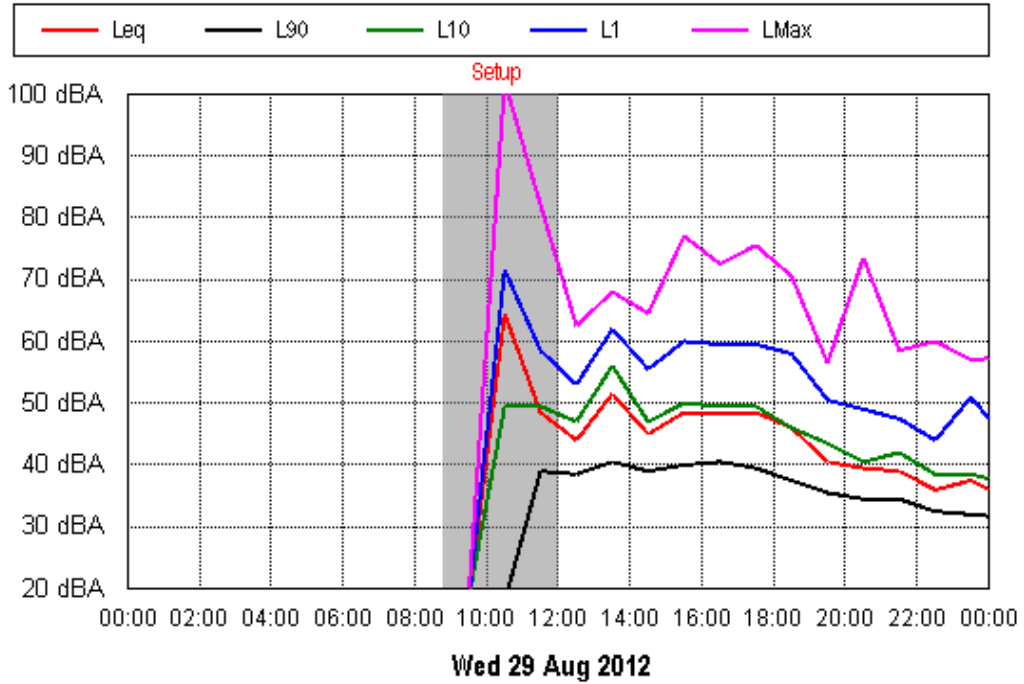

APPENDIX B15:B

Project: Sunshine Coast Airport 00605
Location: 1 Warran Road, Mt Coolum