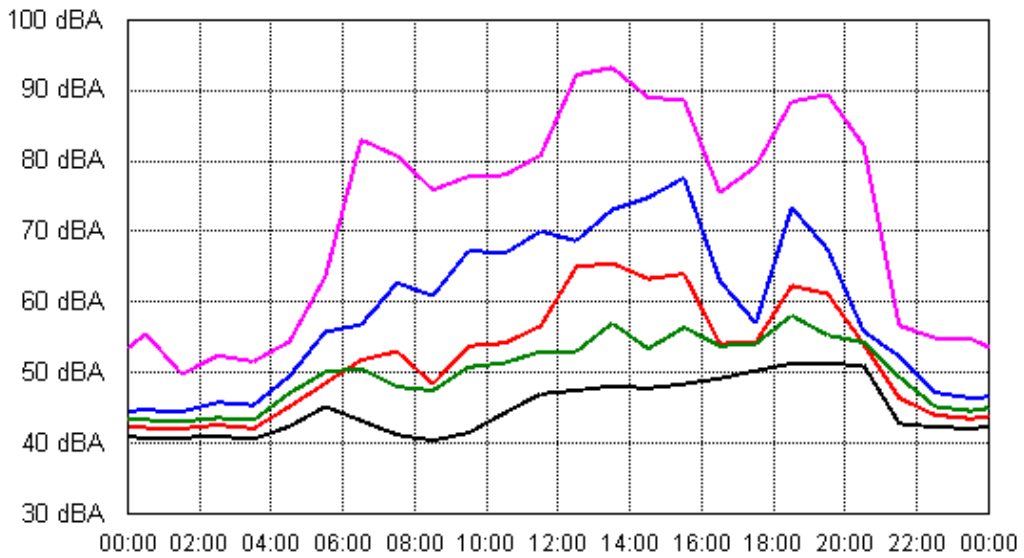

APPENDIX B15:B

Project: Sunshine Coast Airport 00605
Location: 9 Joanne St, Marcoola

Tue 04 Sep 2012