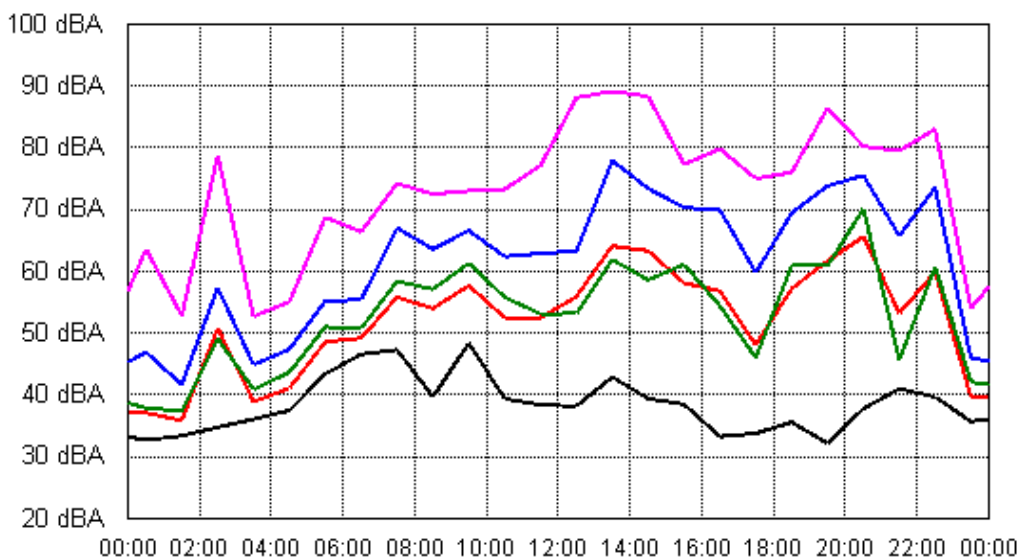

APPENDIX B15:B

Project: Sunshine Coast Airport 00605
Location: Mt. Coolum National Park (South of Runway 12/30)

Tue 04 Sep 2012