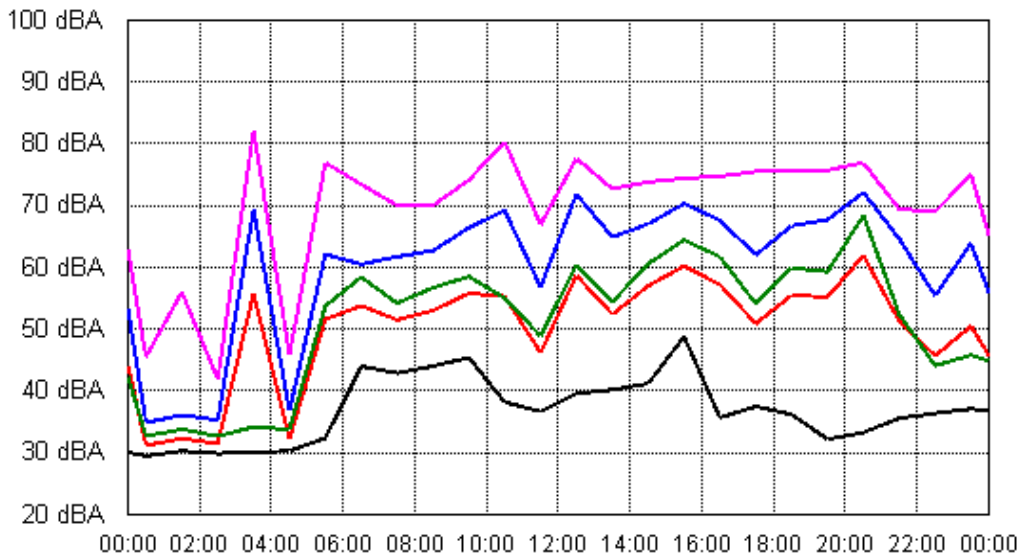

Thu 06 Sep 2012

Fri 07 Sep 2012

APPENDIX B15:B

Project: Sunshine Coast Airport 00605
Location: Mt. Coolum National Park (South of Runway 12/30)

Sat 08 Sep 2012

Sun 09 Sep 2012

APPENDIX B15:B

Project: Sunshine Coast Airport 00605
Location: Mt. Coolum National Park (South of Runway 12/30)