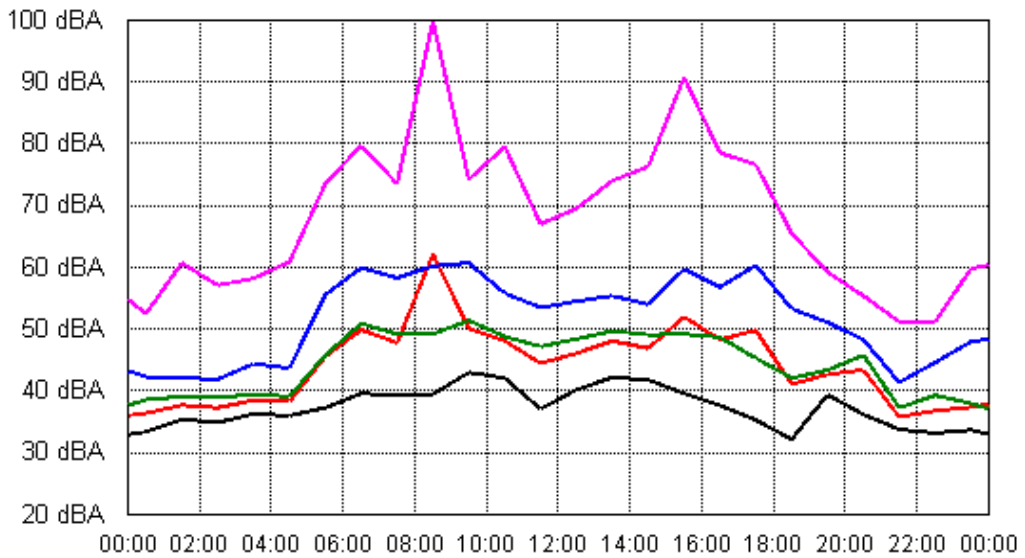

APPENDIX B15:B

Project: Sunshine Coast Airport 00605
Location: 34 Twin Peaks Road

Sun 02 Sep 2012