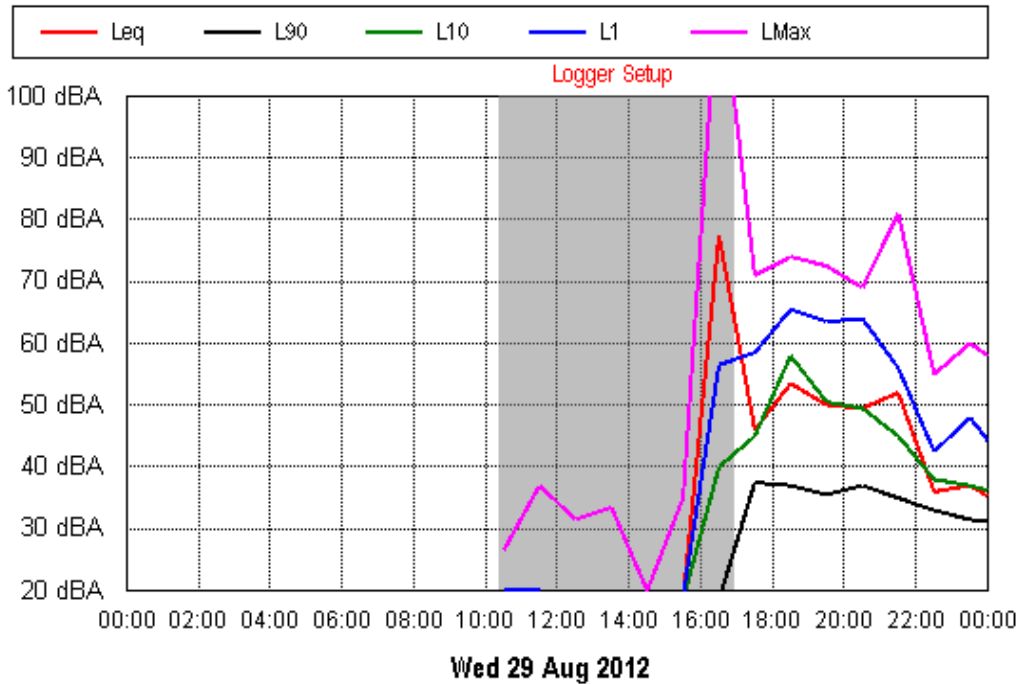

APPENDIX B15:B

Project: Sunshine Coast Airport 00605
Location: Airport Helipad Clearing