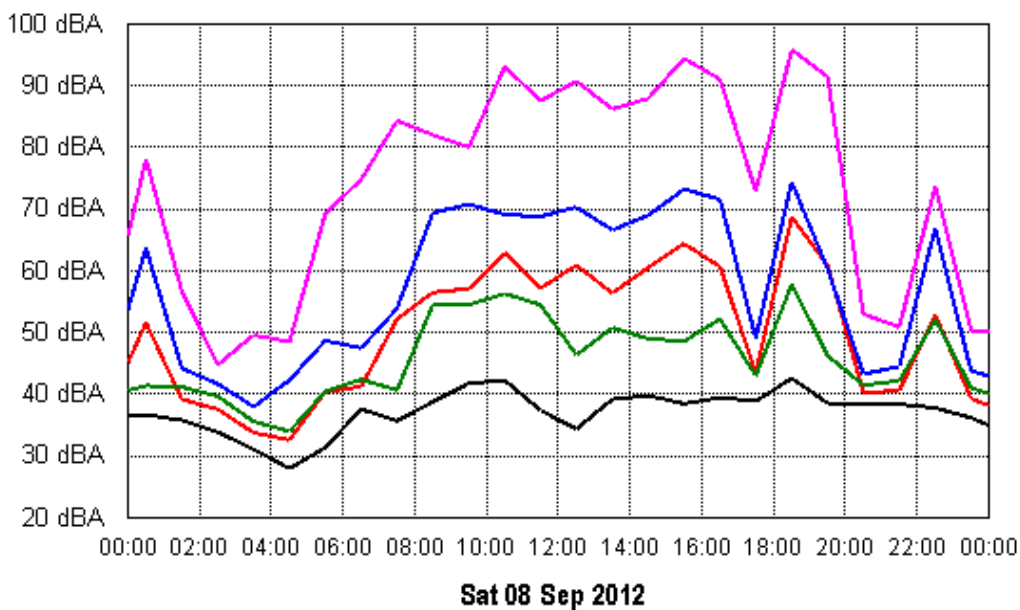

Tue 04 Sep 2012

Wed 05 Sep 2012

APPENDIX B15:B

Project: Sunshine Coast Airport 00605
Location: Airport Location K (East side of Runway 18/36)

Thu 06 Sep 2012

Fri 07 Sep 2012

APPENDIX B15:B

Project: Sunshine Coast Airport 00605
Location: Airport Location K (East side of Runway 18/36)