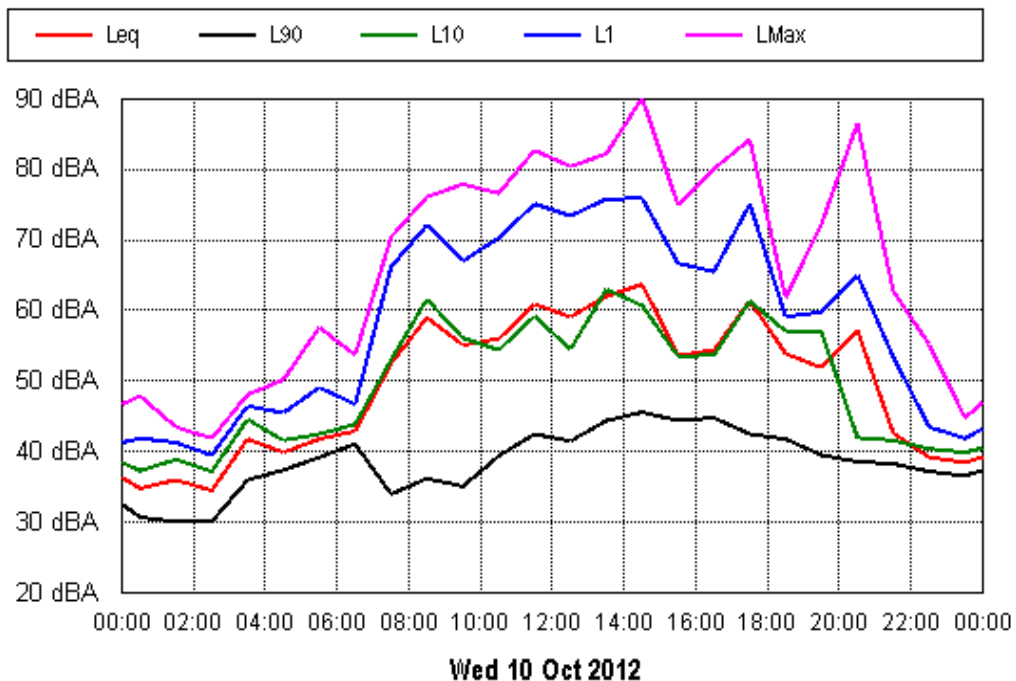

APPENDIX B15:B

Project: Sunshine Coast Airport 00605
Location: Airport Location L (Northwestern Area)