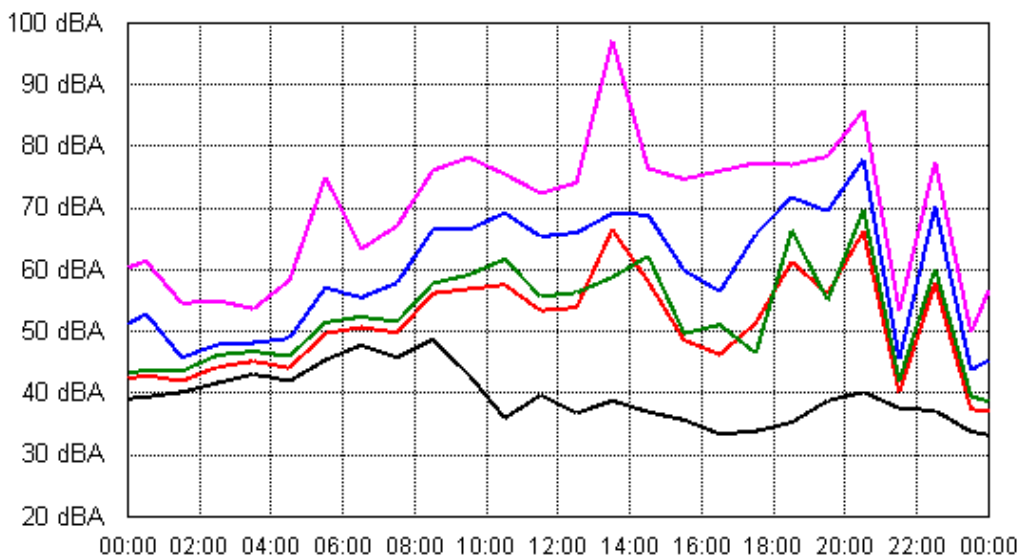

Mon 03 Sep 2012