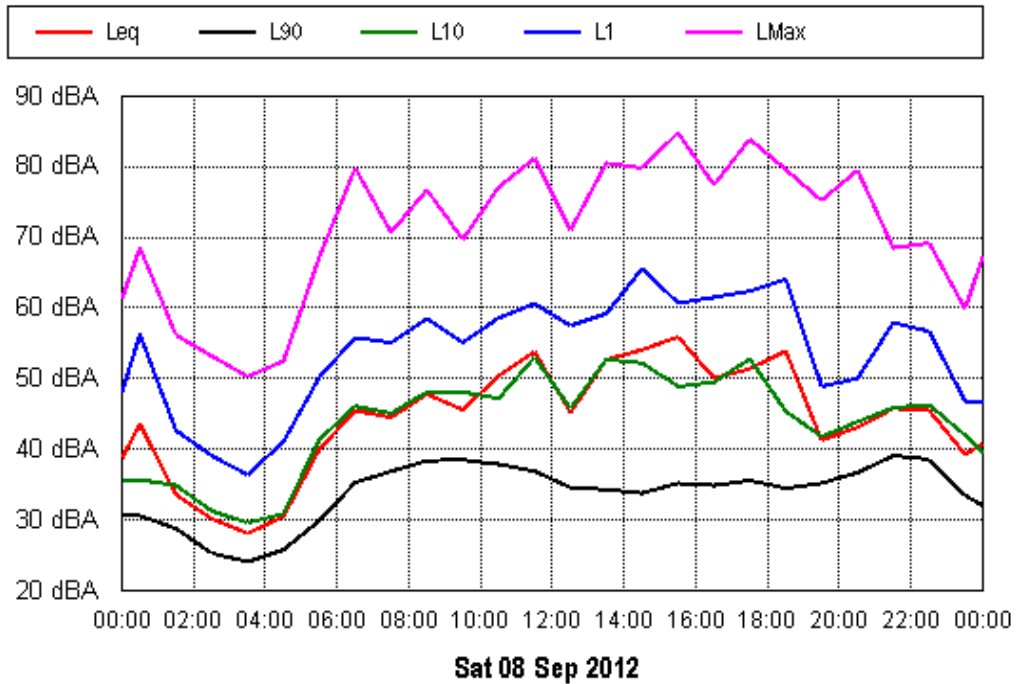

Project: Sunshine Coast Airport 00605
Location: 20 Moorings Circuit, Twin Waters

APPENDIX B15:B

Project: Sunshine Coast Airport 00605
Location: 20 Moorings Circuit, Twin Waters

APPENDIX B15:B

Project: Sunshine Coast Airport 00605
Location: 20 Moorings Circuit, Twin Waters