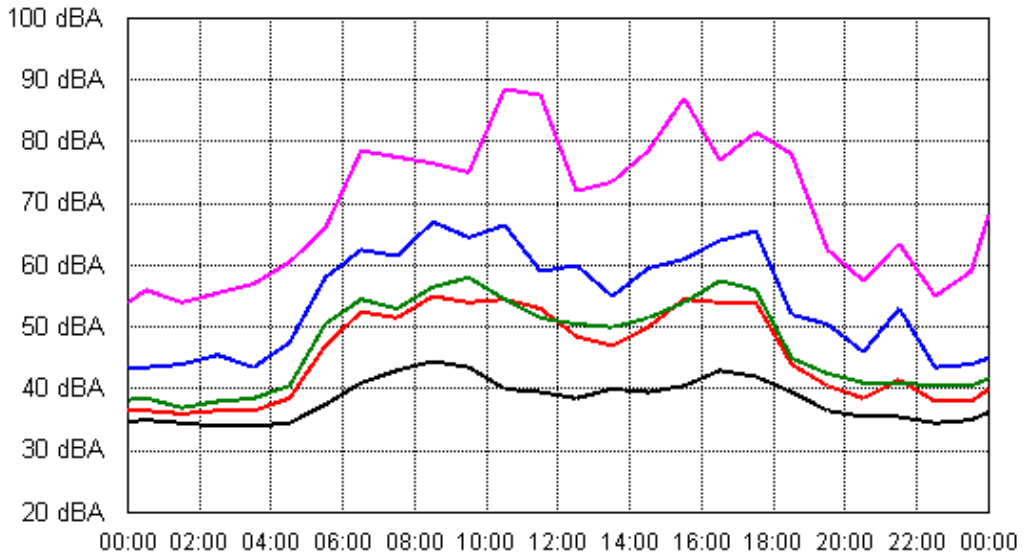

APPENDIX B15:B

Project: Sunshine Coast Airport 00605
Location: 1 Warran Road, Mt Coolum

Mon 10 Sep 2012