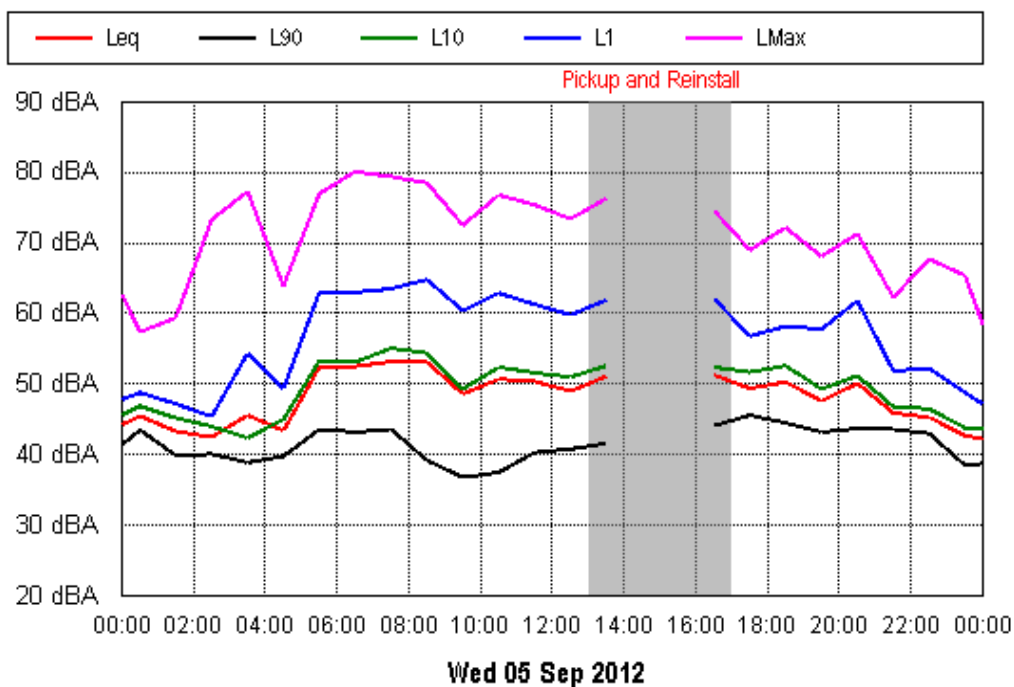

APPENDIX B15:B

Project: Sunshine Coast Airport 00605
Location: 31 Sassifras Street, Mudjimba