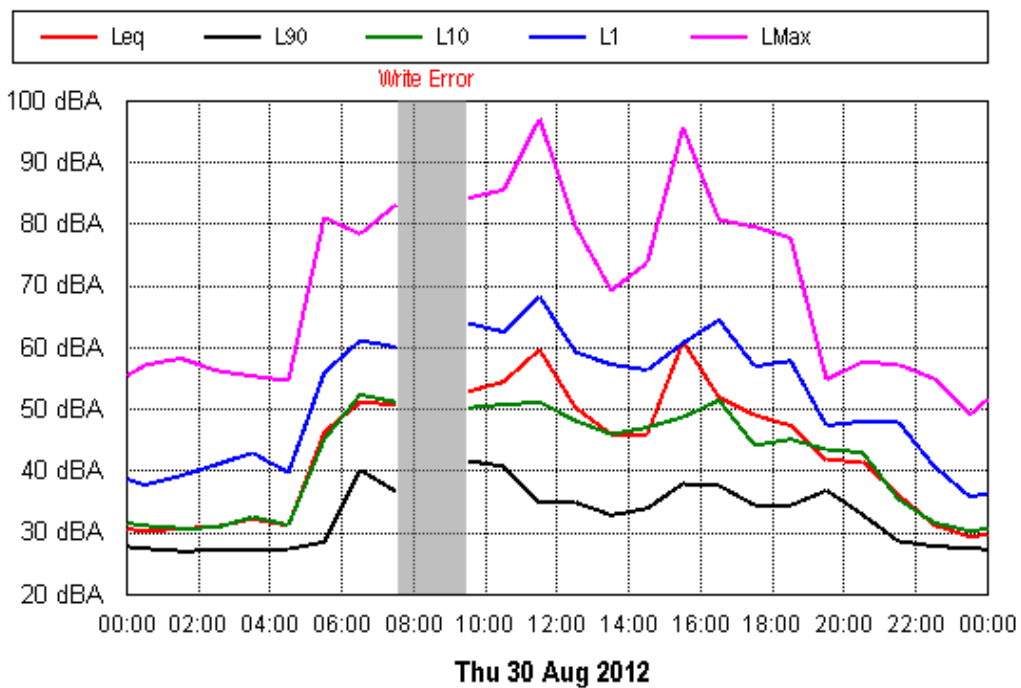

APPENDIX B15:B

Project: Sunshine Coast Airport 00605
Location: 34 Twin Peaks Road