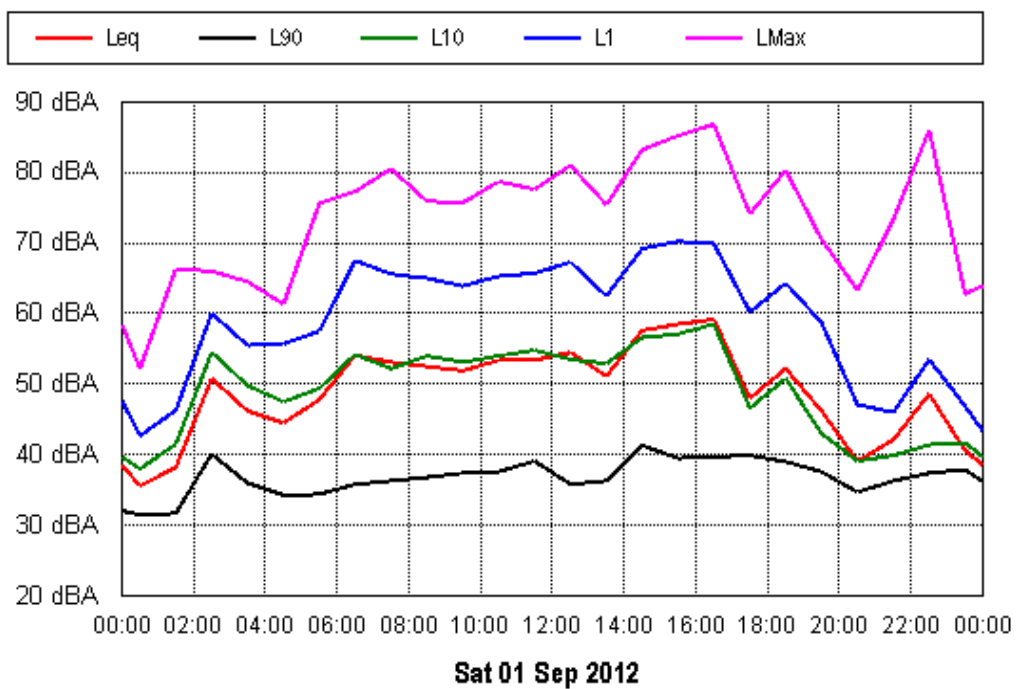

APPENDIX B15:B

Wind Measurement Results

APPENDIX B
NOISE MEASUREMENT RESULTS

APPENDIX B15:B

Project: Sunshine Coast Airport 00605
Location: 31 Sassifras Street, Mudjimba

APPENDIX B15:B

Project: Sunshine Coast Airport 00605
Location: 31 Sassafras Street, Mudjimba