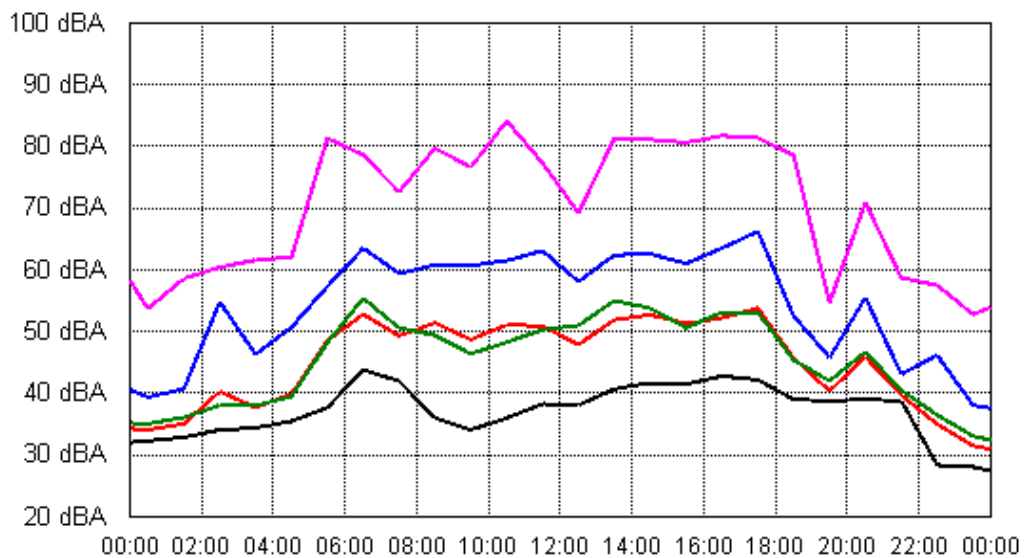

Project: Sunshine Coast Airport 00605
Location: 34 Twin Peaks Road

Sun 02 Sep 2012

Mon 03 Sep 2012

APPENDIX B15:B

Project: Sunshine Coast Airport 00605
Location: 34 Twin Peaks Road

Tue 04 Sep 2012

Wed 05 Sep 2012