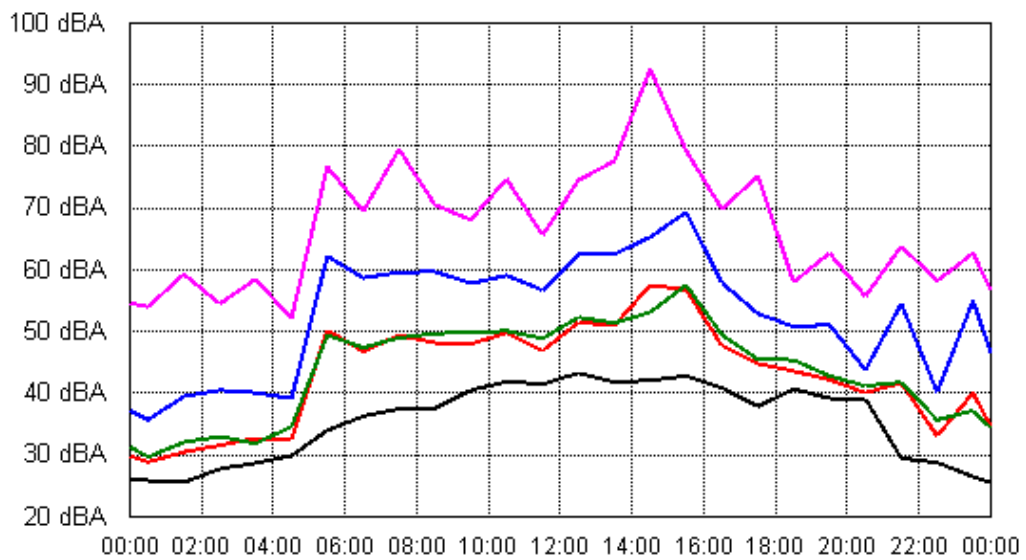

APPENDIX B15:B

Project: Sunshine Coast Airport 00605
Location: 34 Twin Peaks Road

Thu 06 Sep 2012

Fri 07 Sep 2012

APPENDIX B15:B

Project: Sunshine Coast Airport 00605
Location: 34 Twin Peaks Road

Sat 08 Sep 2012