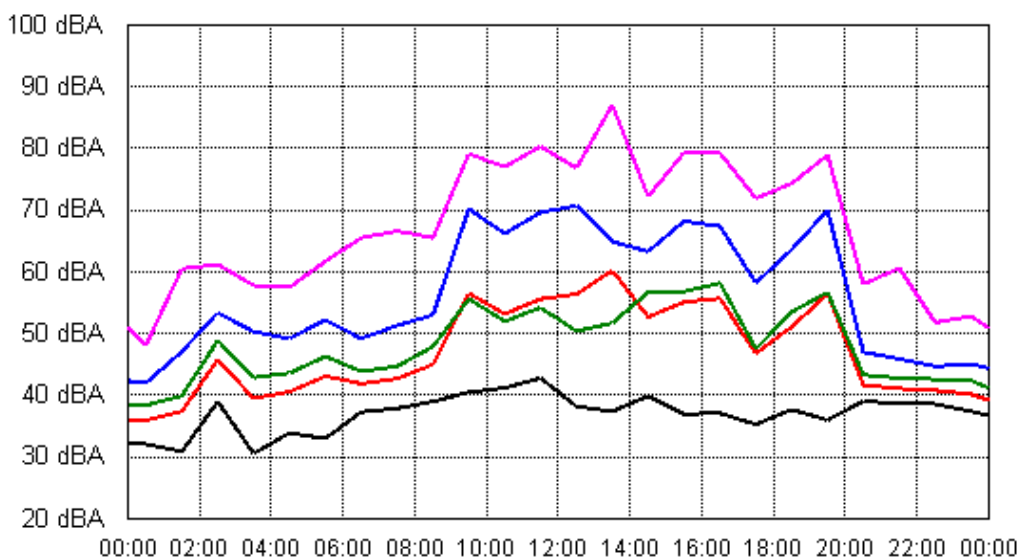

Sat 01 Sep 2012