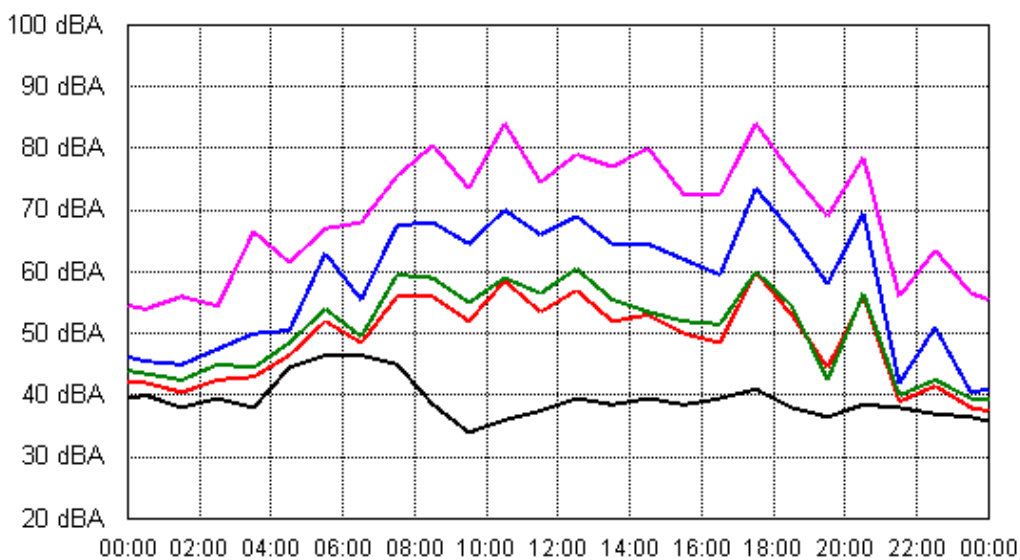

Sun 02 Sep 2012

Mon 03 Sep 2012

APPENDIX B15:B

Project: Sunshine Coast Airport 00605
Location: 70 Broadwater Avenue, Maroochydore

Tue 04 Sep 2012

Wed 05 Sep 2012

APPENDIX B15:B

Project: Sunshine Coast Airport 00605
Location: 70 Broadwater Avenue, Maroochydore