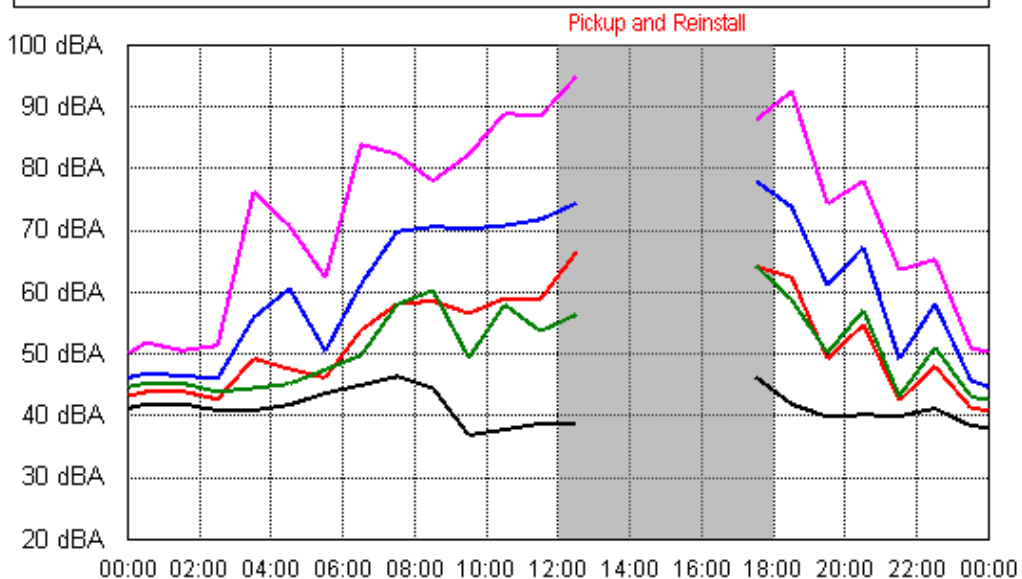

Wed 05 Sep 2012