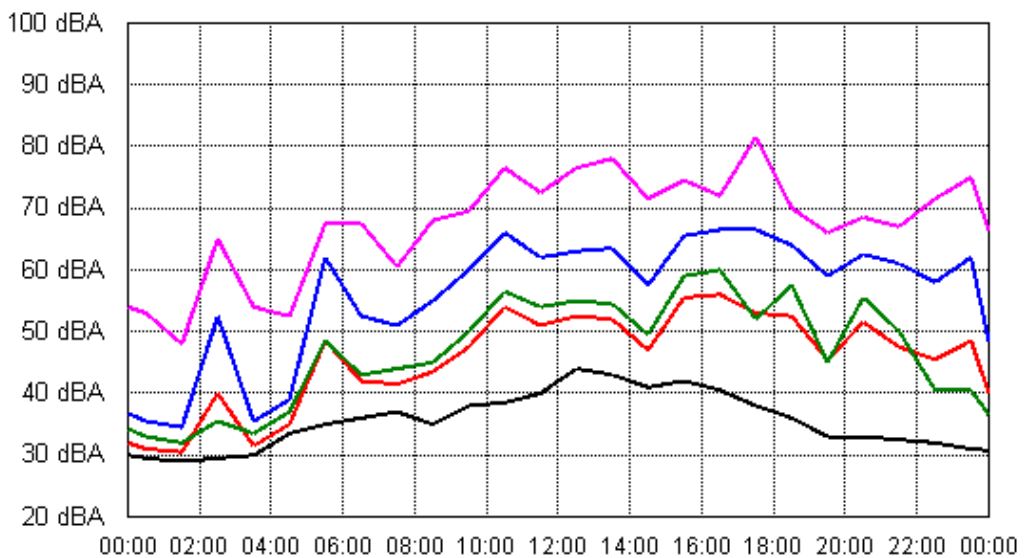

Sun 09 Sep 2012