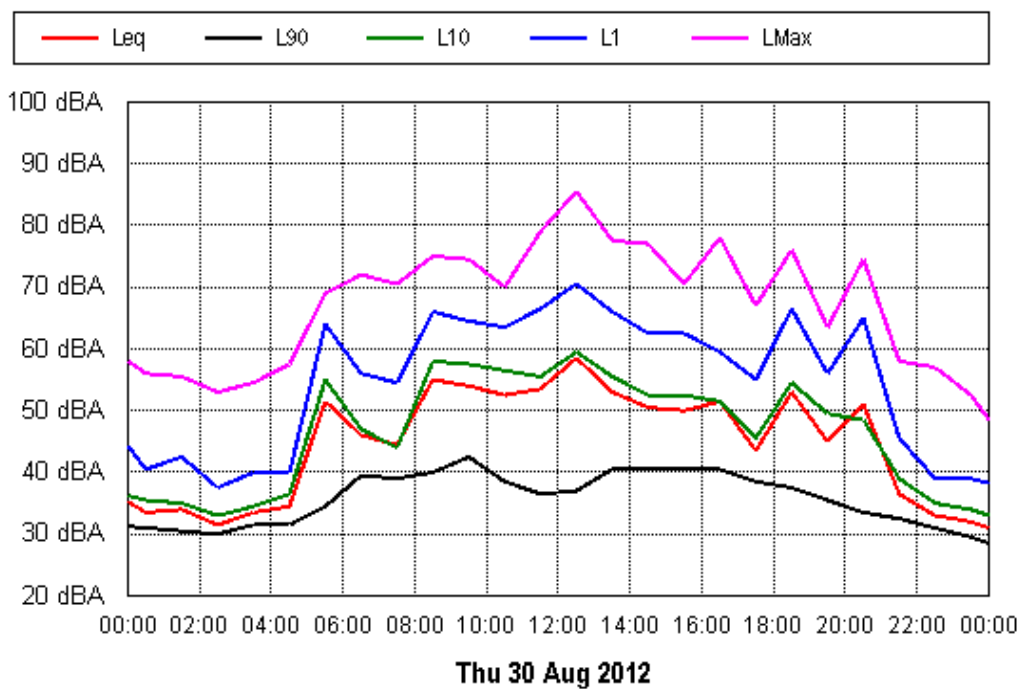

APPENDIX B15:B

Project: Sunshine Coast Airport 00605
Location: 70 Broadwater Avenue, Maroochydore