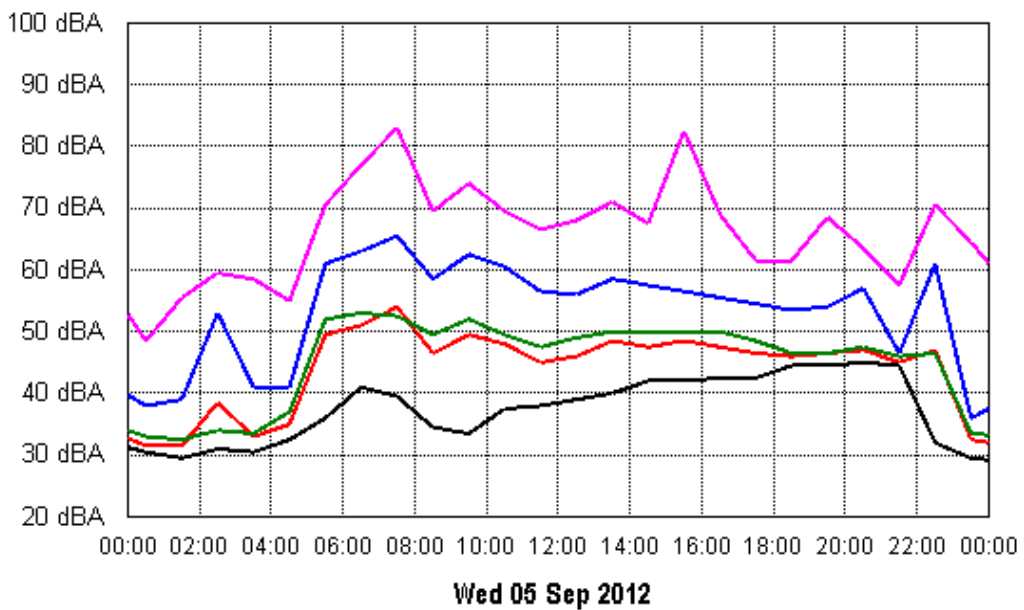

APPENDIX B15:B

Project: Sunshine Coast Airport 00605
Location: 200 West Coolum Road