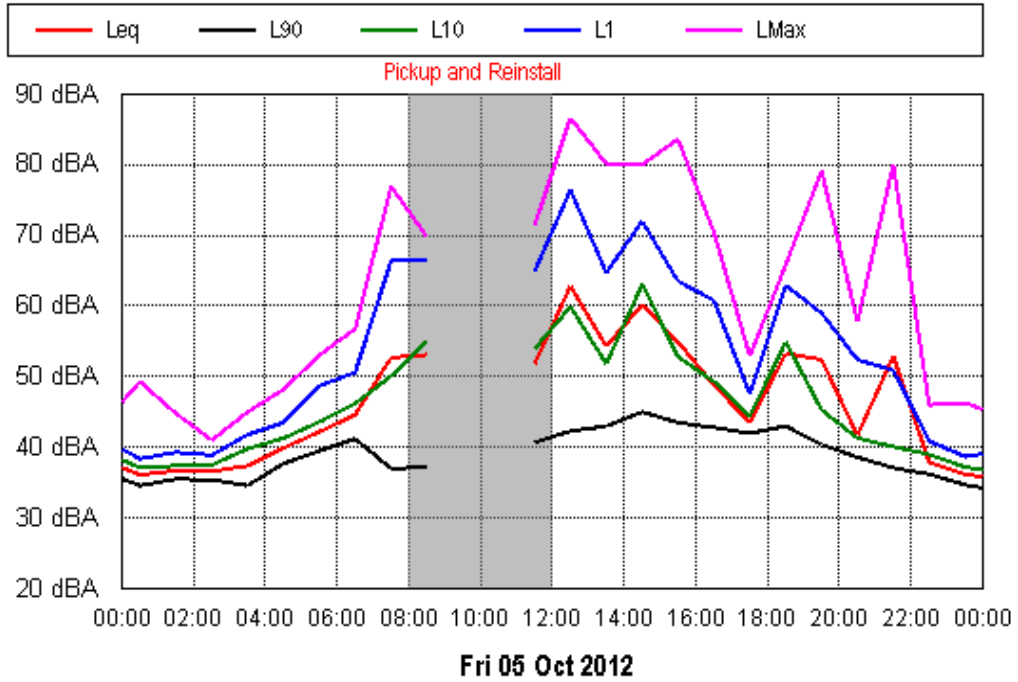

APPENDIX B15:B

Project: Sunshine Coast Airport 00605
Location: Airport Location L (Northwestern Area)