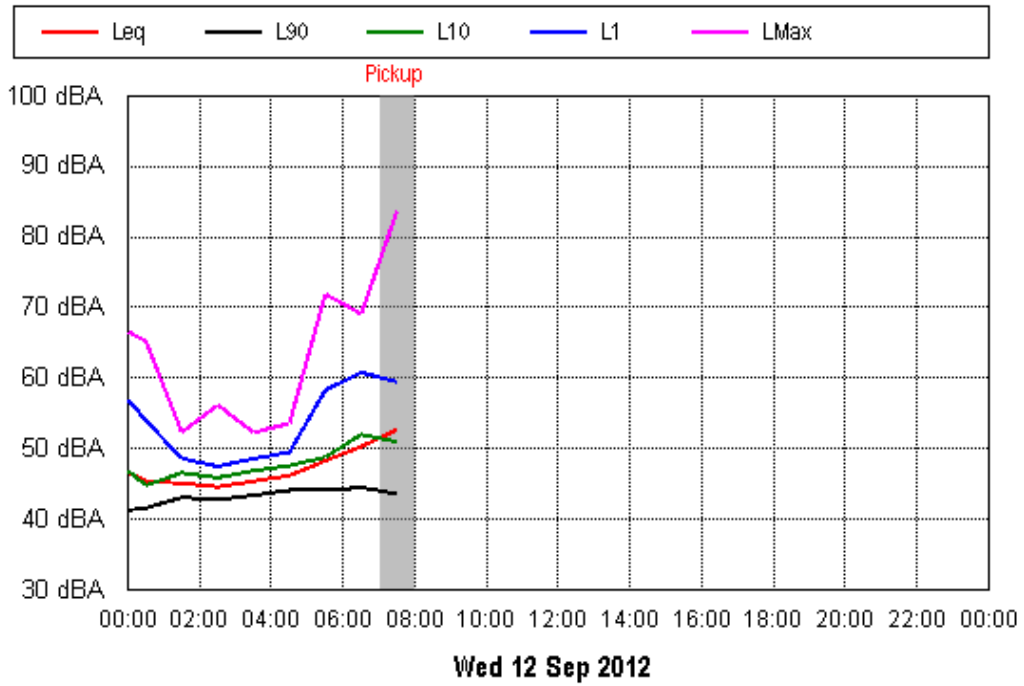

APPENDIX B15:B

Project: Sunshine Coast Airport 00605
Location: 9 Joanne St, Marcoola