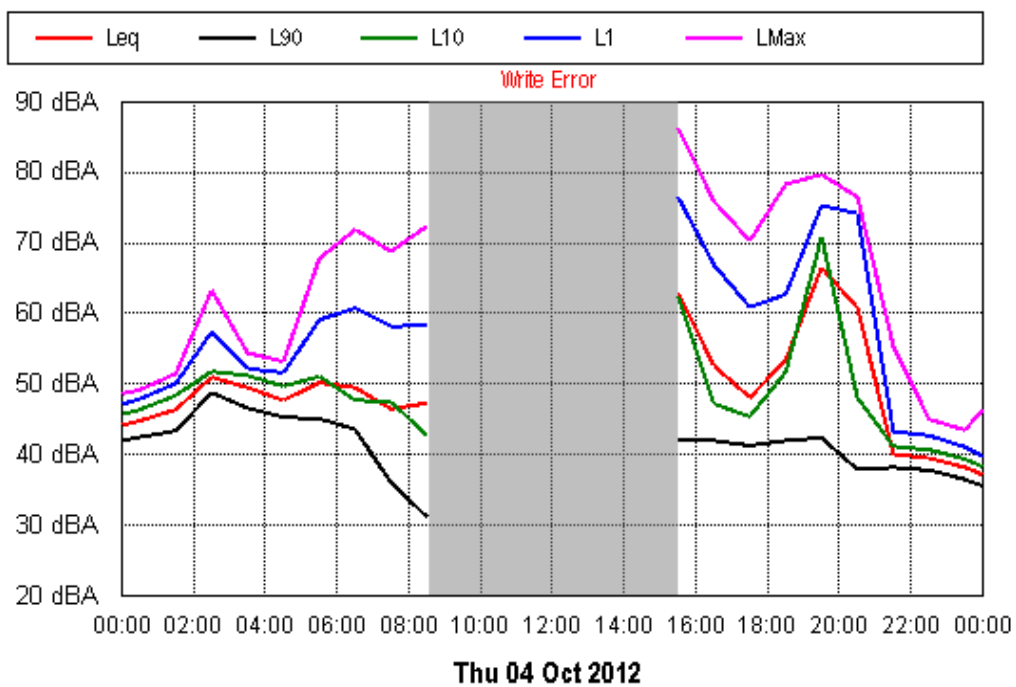

APPENDIX B15:B

Project: Sunshine Coast Airport 00605
Location: Airport Location L (Northwestern Area)