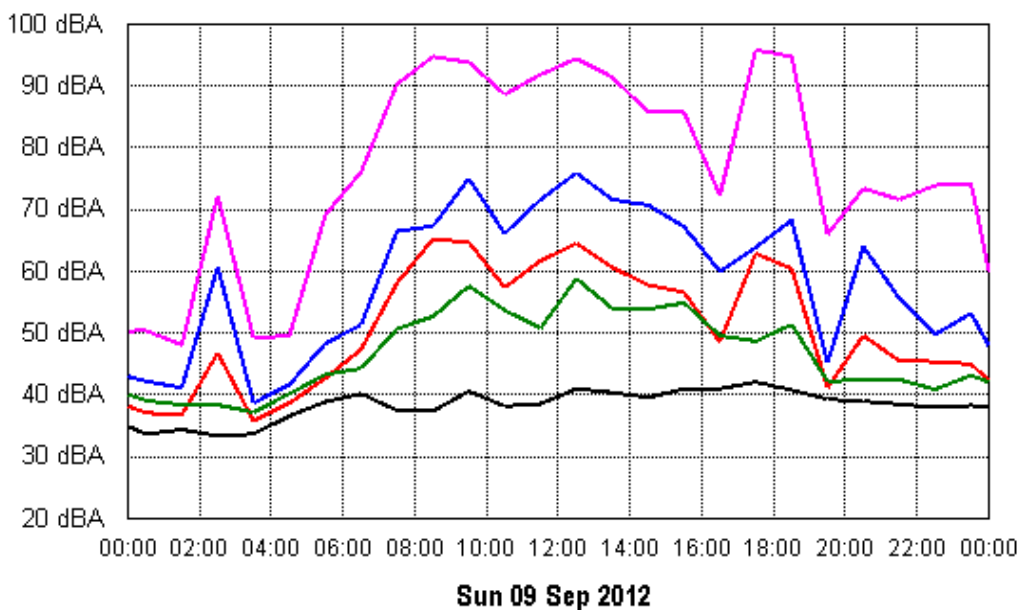

Tue 04 Sep 2012

Wed 05 Sep 2012

APPENDIX B15:B

Project: Sunshine Coast Airport 00605
Location: Airport Location K (East side of Runway 18/36)

Thu 06 Sep 2012

Fri 07 Sep 2012

APPENDIX B15:B

Project: Sunshine Coast Airport 00605
Location: Airport Location K (East side of Runway 18/36)