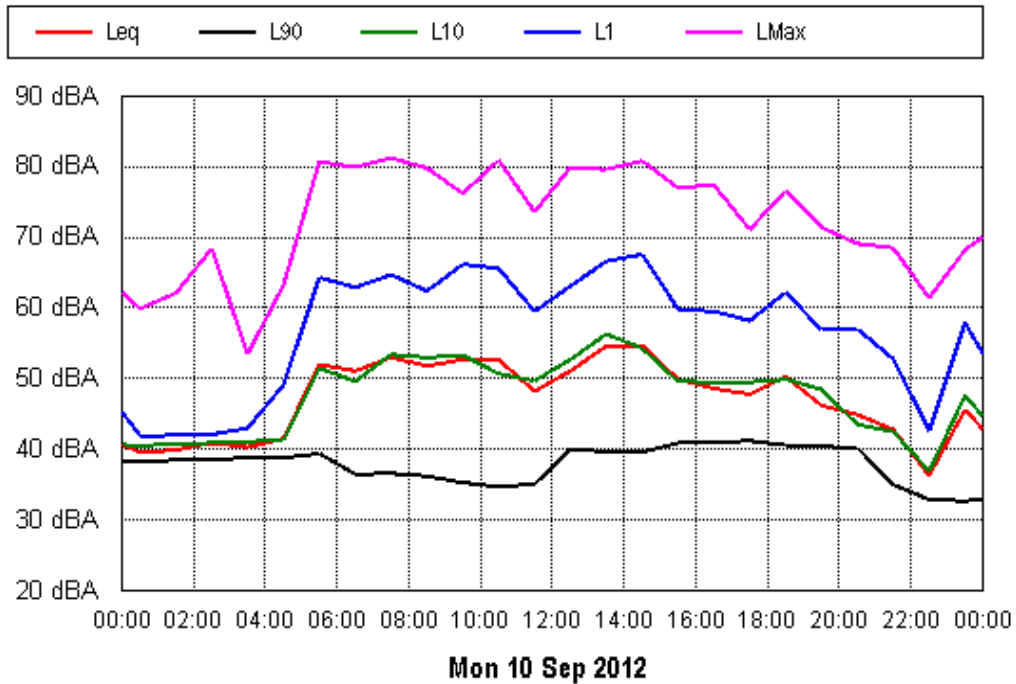

APPENDIX B15:B

Project: Sunshine Coast Airport 00605
Location: 31 Sassifras Street, Mudjimba