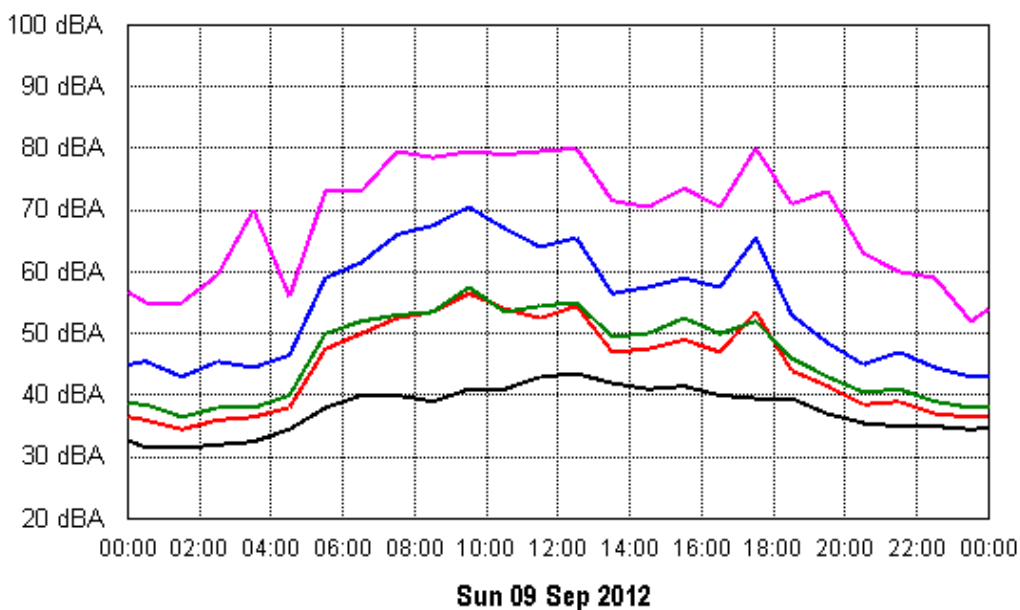

Tue 04 Sep 2012

Wed 05 Sep 2012

APPENDIX B15:B

Project: Sunshine Coast Airport 00605
Location: 1 Warran Road, Mt Coolum

Thu 06 Sep 2012

Fri 07 Sep 2012

APPENDIX B15:B

Project: Sunshine Coast Airport 00605
Location: 1 Warran Road, Mt Coolum