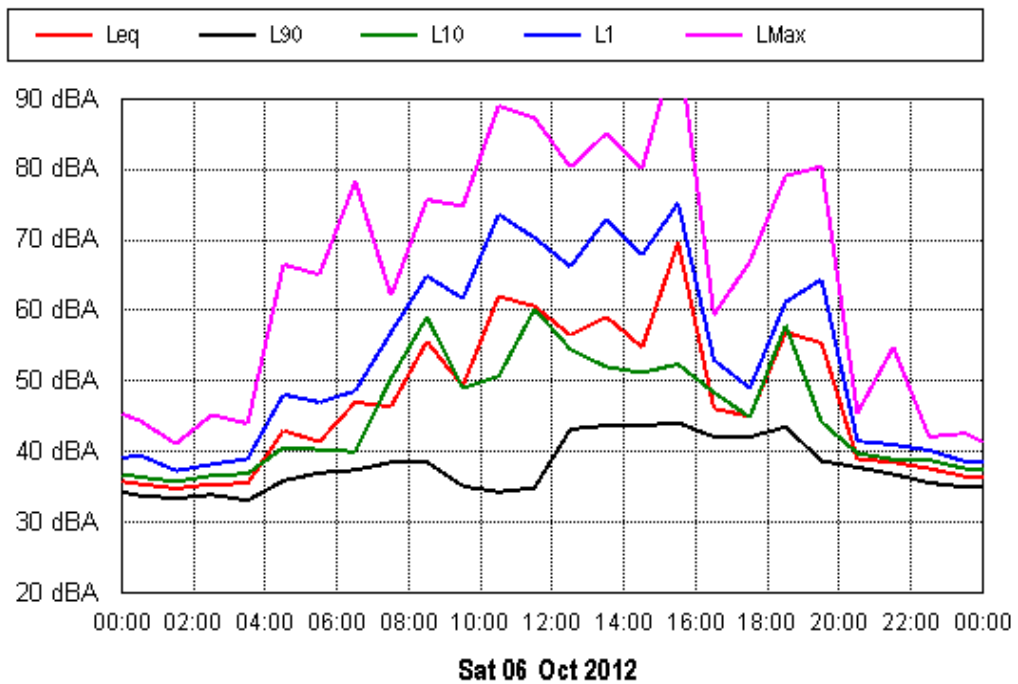

APPENDIX B15:B

Project: Sunshine Coast Airport 00605
Location: Airport Location L (Northwestern Area)