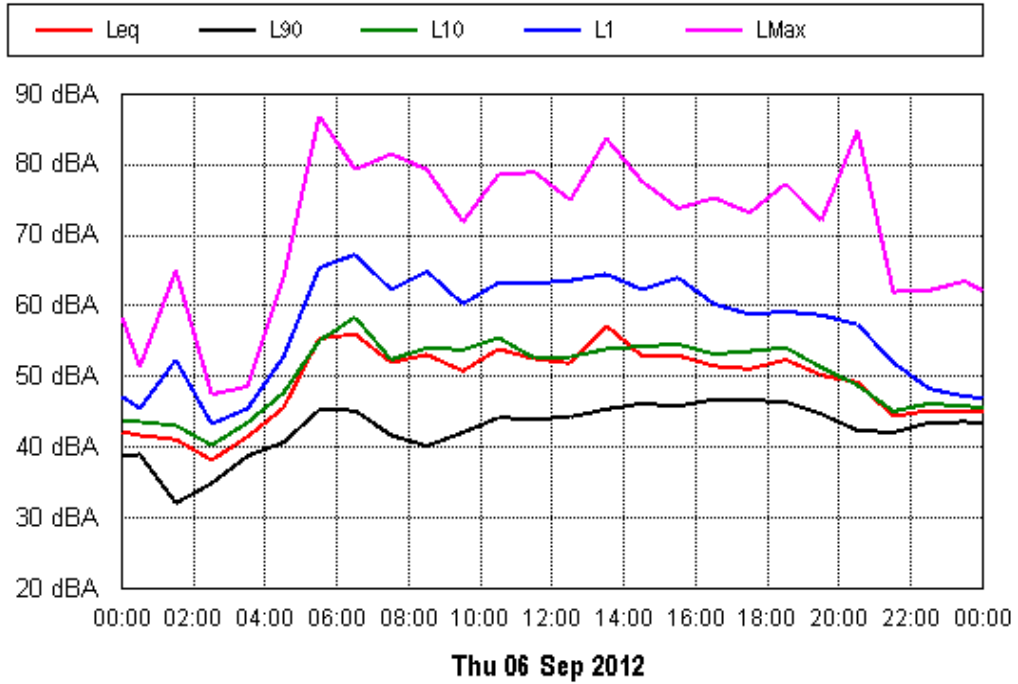

APPENDIX B15:B

Project: Sunshine Coast Airport 00605
Location: 31 Sassifras Street, Mudjimba

APPENDIX B15:B

Project: Sunshine Coast Airport 00605
Location: 31 Sassifras Street, Mudjimba

APPENDIX B15:B

Project: Sunshine Coast Airport 00605
Location: 31 Sassifras Street, Mudjimba