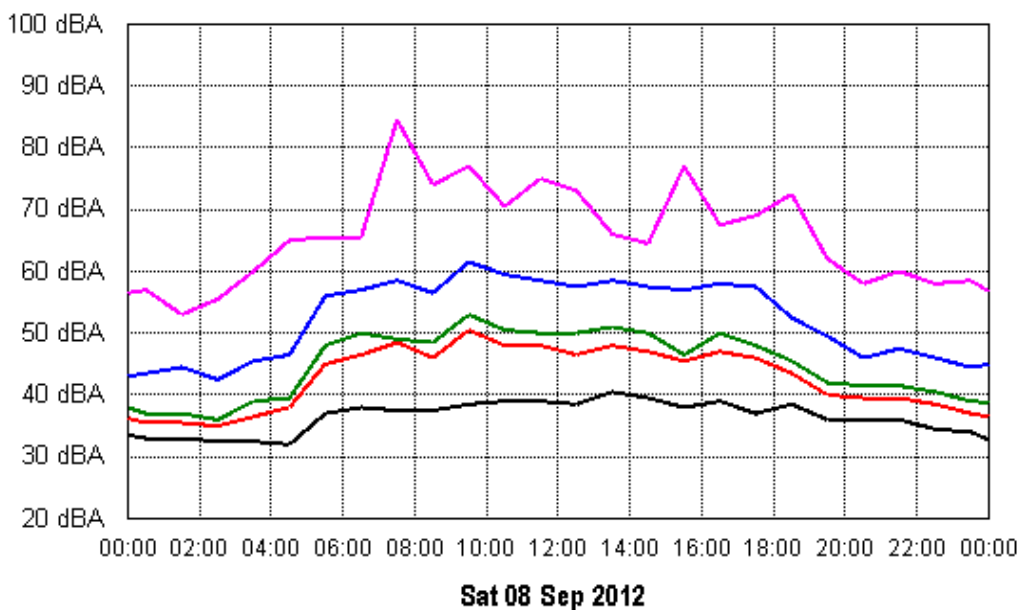

Tue 04 Sep 2012

Wed 05 Sep 2012

APPENDIX B15:B

Project: Sunshine Coast Airport 00605
Location: 1 Warran Road, Mt Coolum

Thu 06 Sep 2012

Fri 07 Sep 2012

APPENDIX B15:B

Project: Sunshine Coast Airport 00605
Location: 1 Warran Road, Mt Coolum