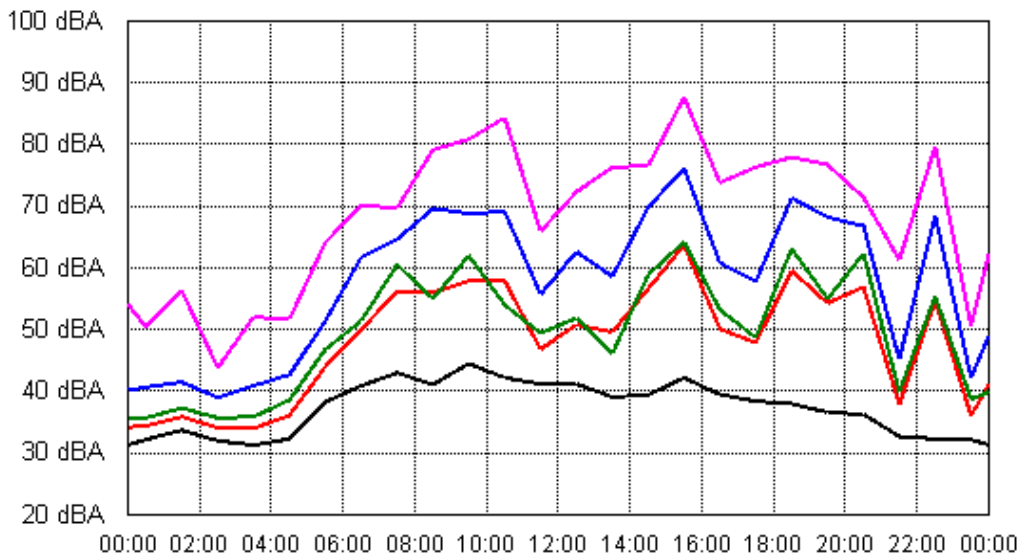

Fri 07 Sep 2012