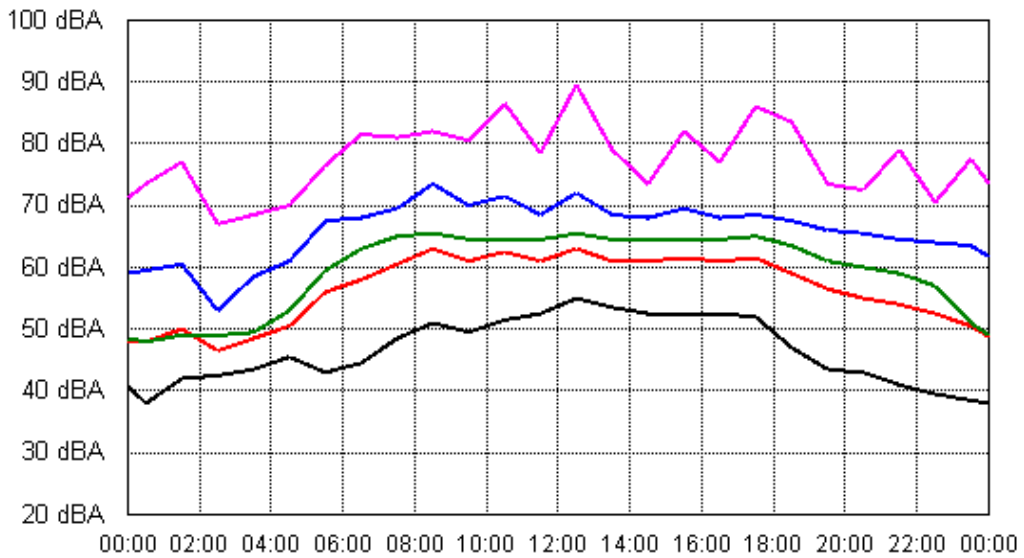

APPENDIX B15:B

Project: Sunshine Coast Airport 00605
Location: Level 1, 29 The Esplanade, Maroochydore

Fri 31 Aug 2012