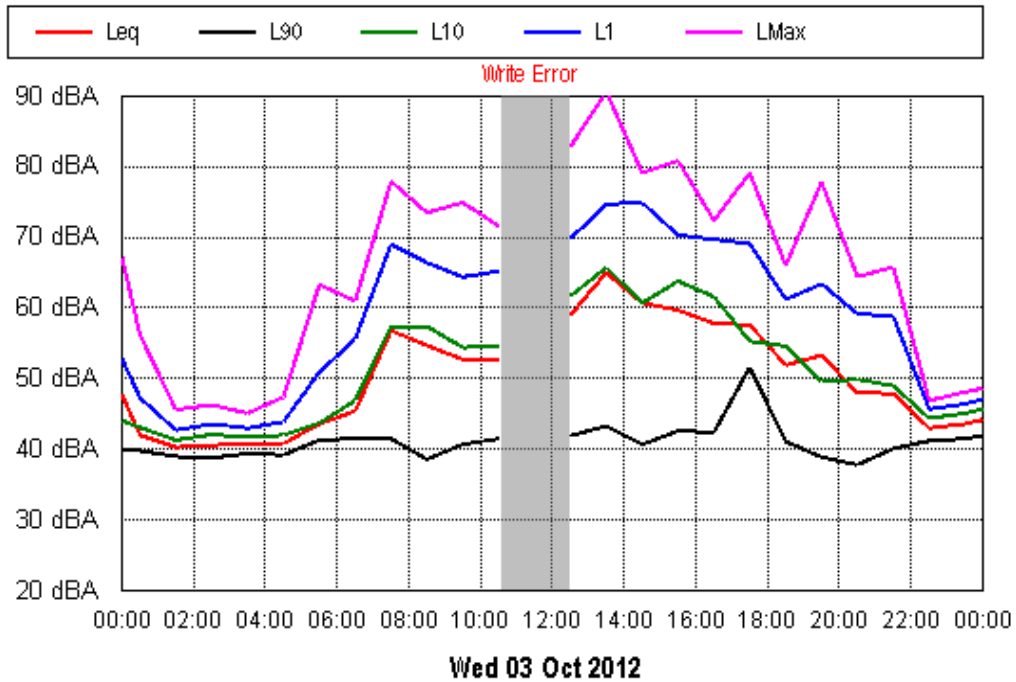

APPENDIX B15:B

Project: Sunshine Coast Airport 00605
Location: Airport Location L (Northwestern Area)