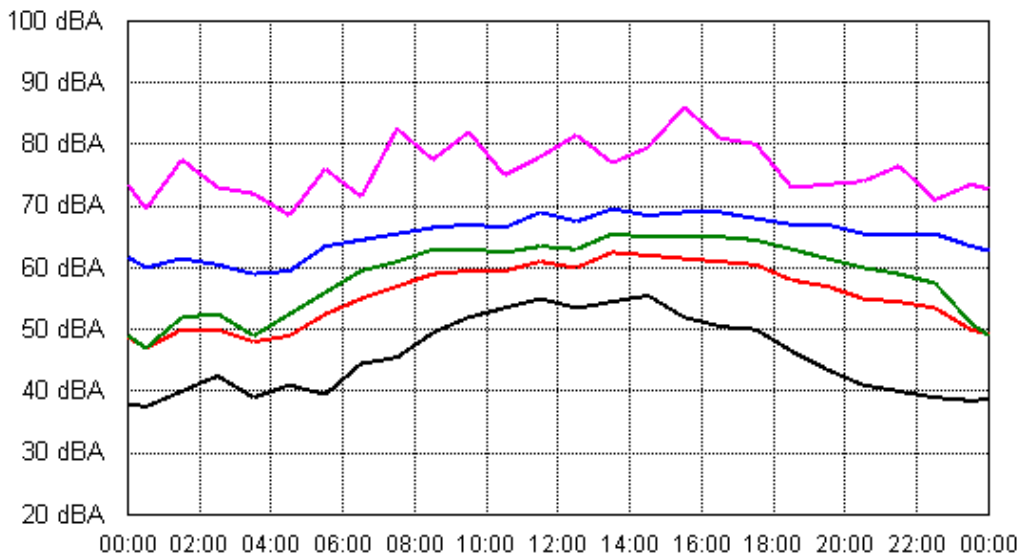

Sat 01 Sep 2012