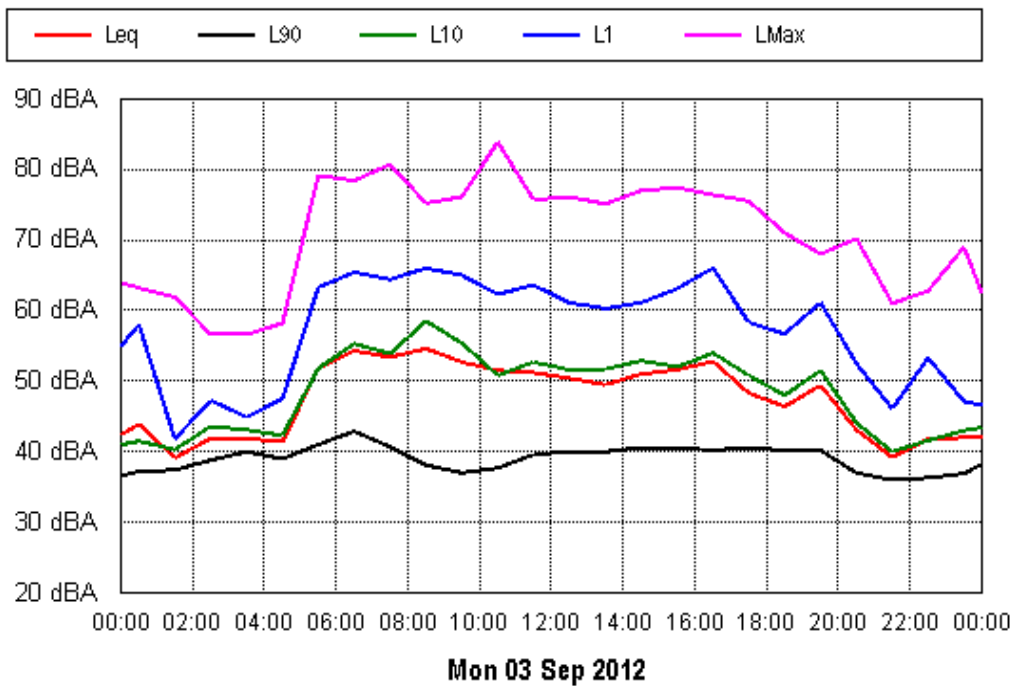

APPENDIX B15:B

Project: Sunshine Coast Airport 00605
Location: 31 Sassifras Street, Mudjimba