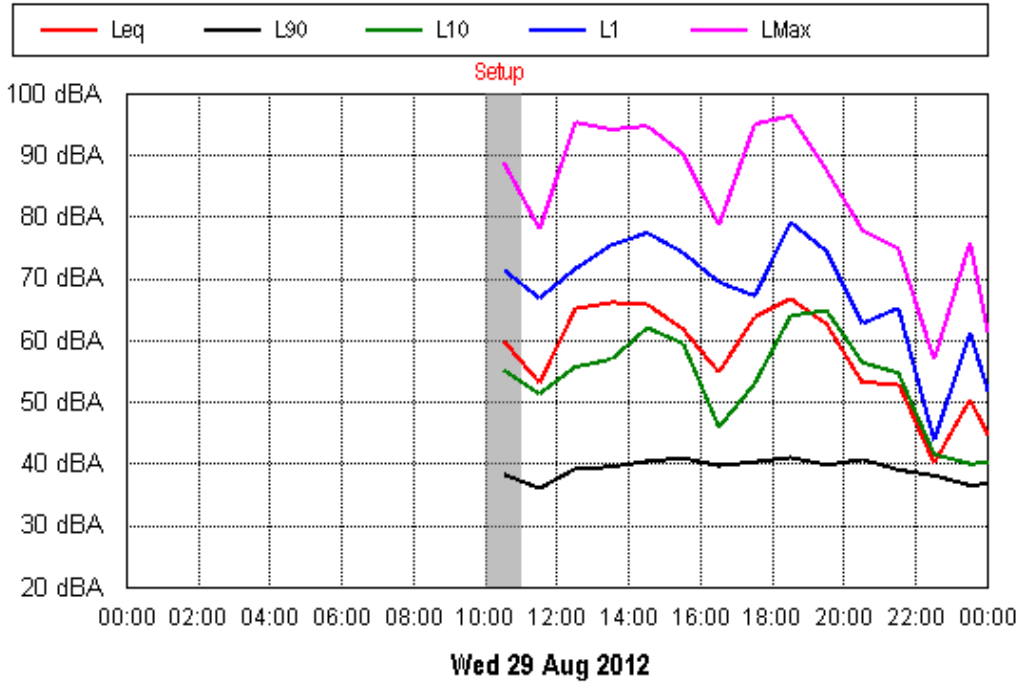

APPENDIX B15:B

Project: Sunshine Coast Airport 00605
Location: Airport Location K (East side of Runway 18/36)