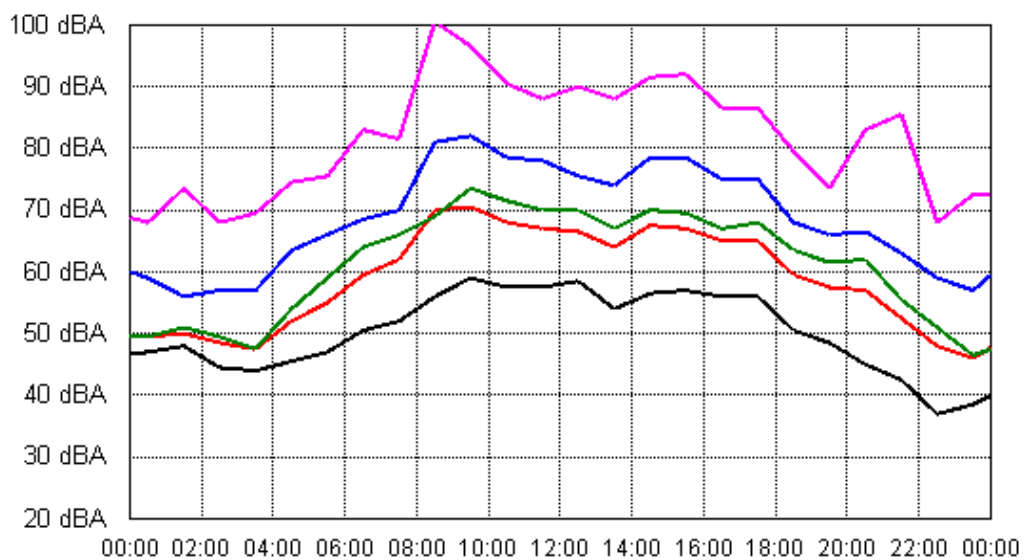

Fri 07 Sep 2012