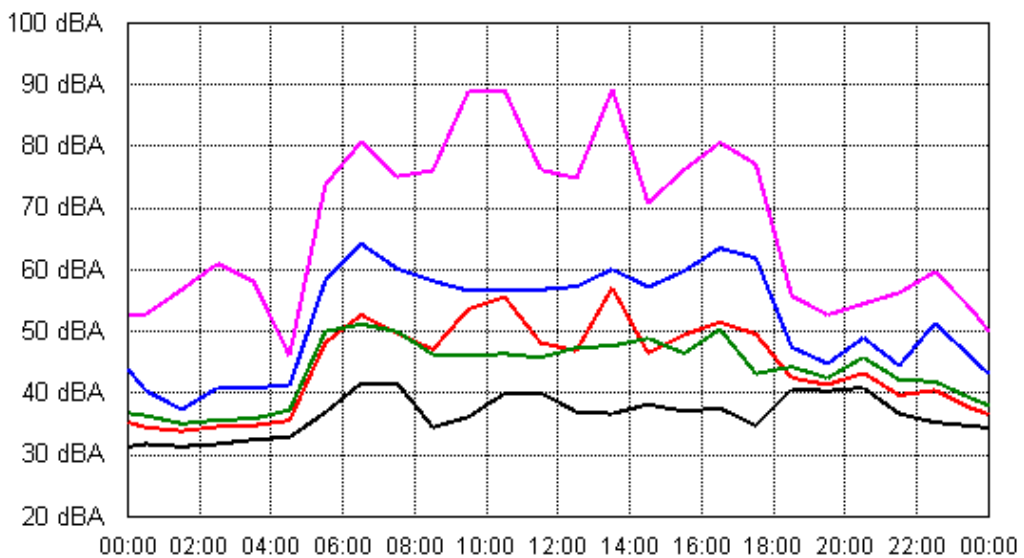

Tue 11 Sep 2012