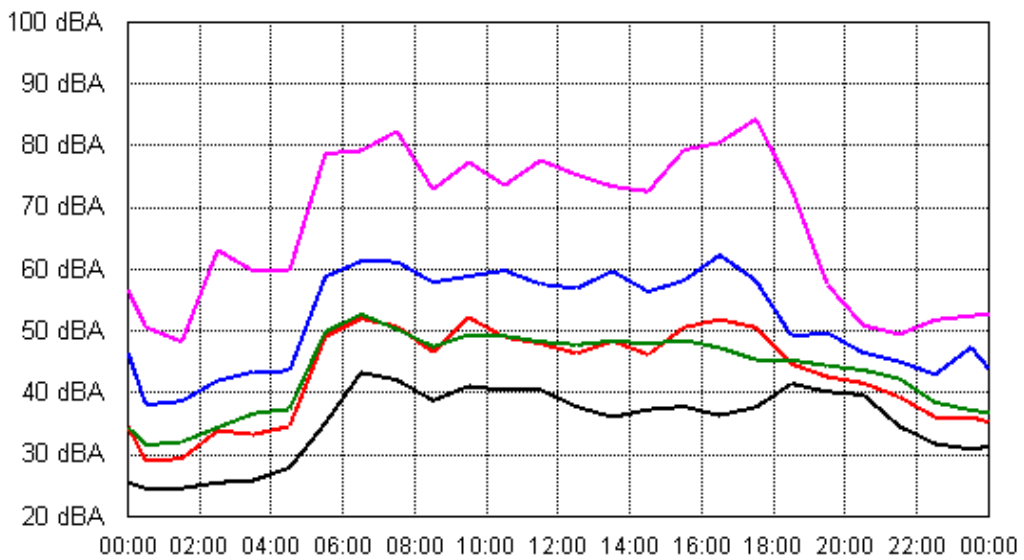

APPENDIX B15:B

Project: Sunshine Coast Airport 00605
Location: 34 Twin Peaks Road

Mon 10 Sep 2012