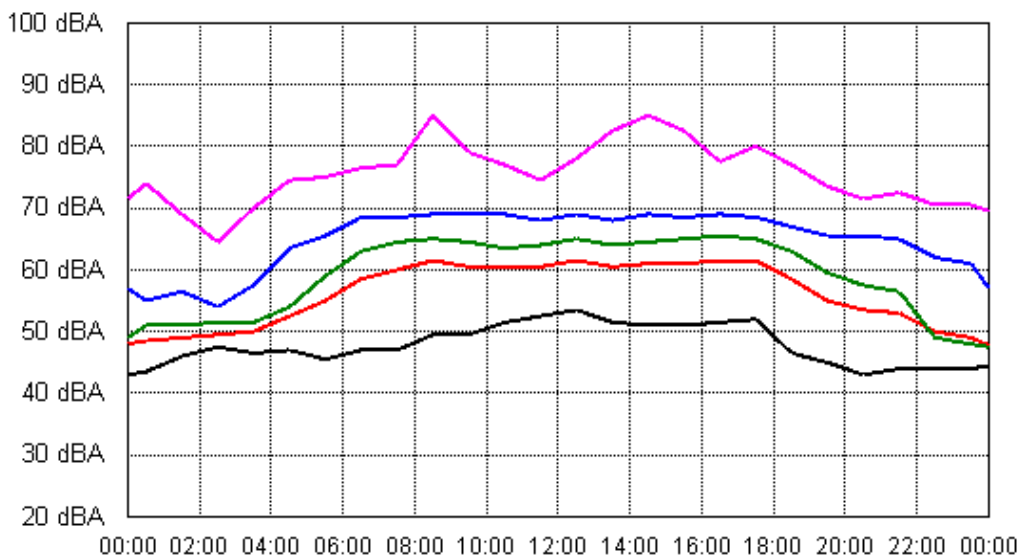

Mon 03 Sep 2012