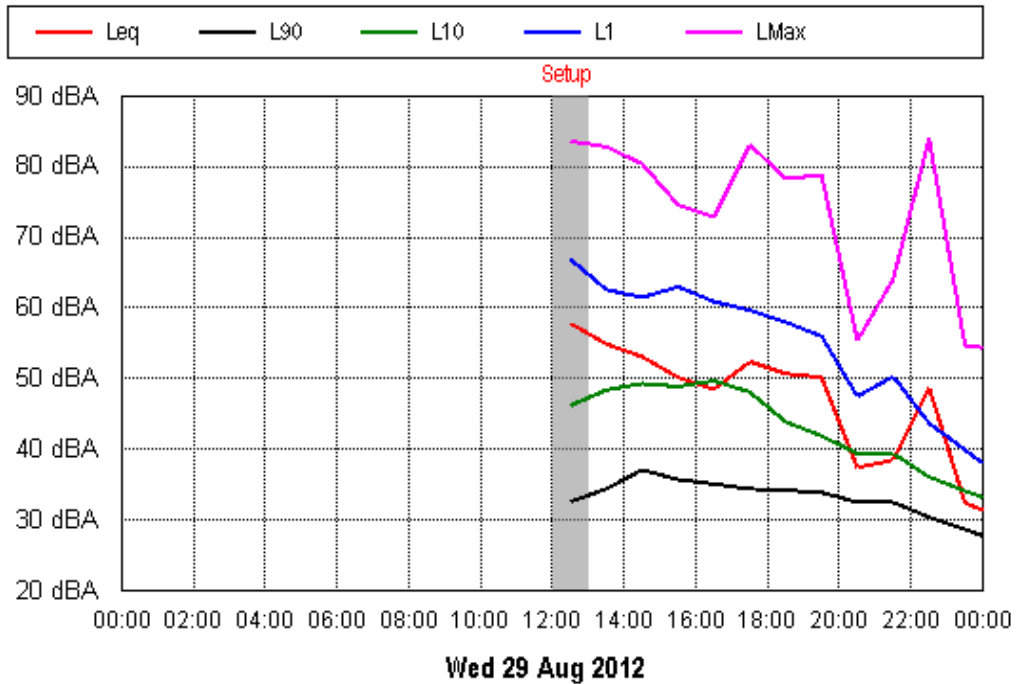

APPENDIX B15:B

Project: Sunshine Coast Airport 00605
Location: 31 Sassifras Street, Mudjimba

APPENDIX B15:B

Project: Sunshine Coast Airport 00605
Location: 31 Sassifras Street, Mudjimba

APPENDIX B15:B

Project: Sunshine Coast Airport 00605
Location: 20 Moorings Circuit, Twin Waters