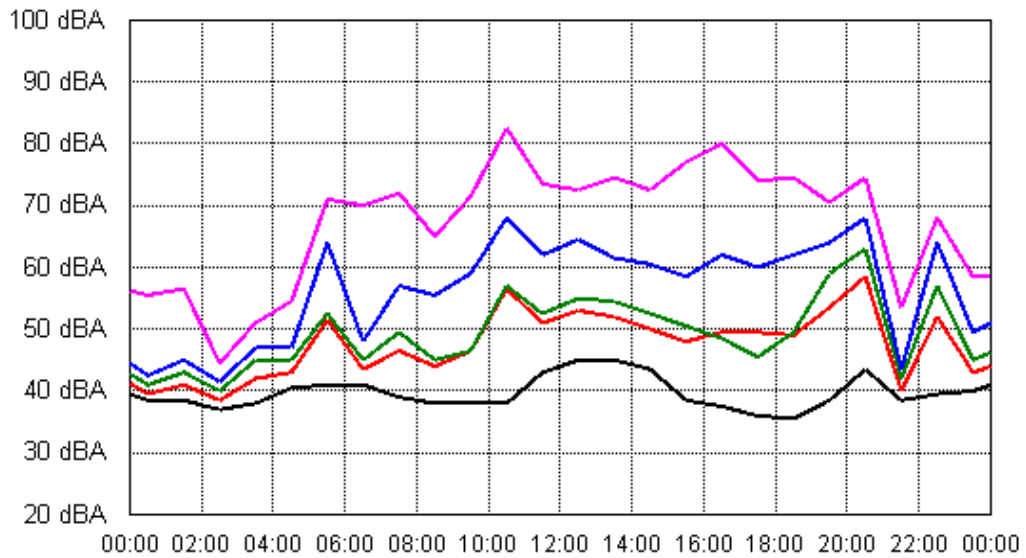

APPENDIX B15:B

Project: Sunshine Coast Airport 00605
Location: Airport Helipad Clearing

Sun 02 Sep 2012