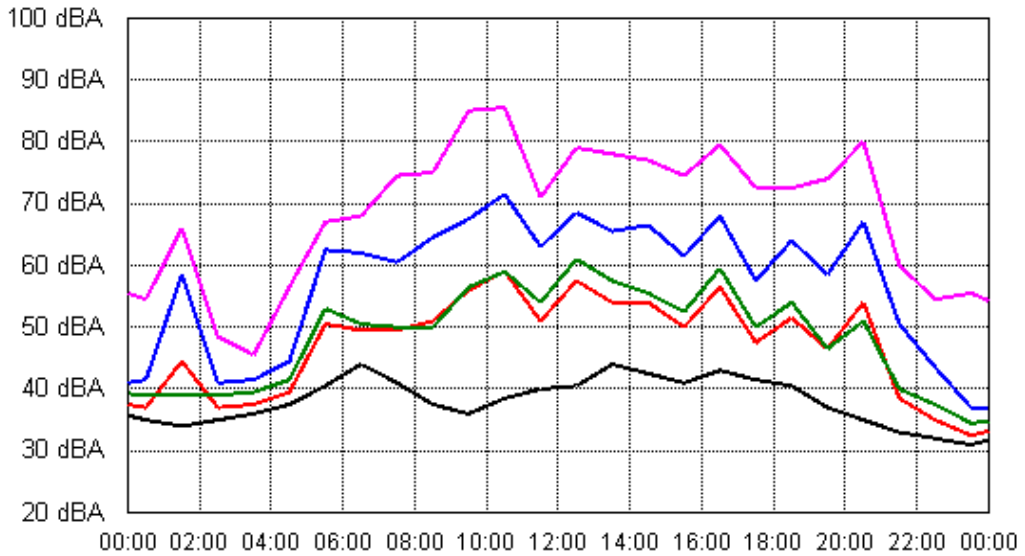

APPENDIX B15:B

Project: Sunshine Coast Airport 00605
Location: Airport Helipad Clearing

Thu 06 Sep 2012