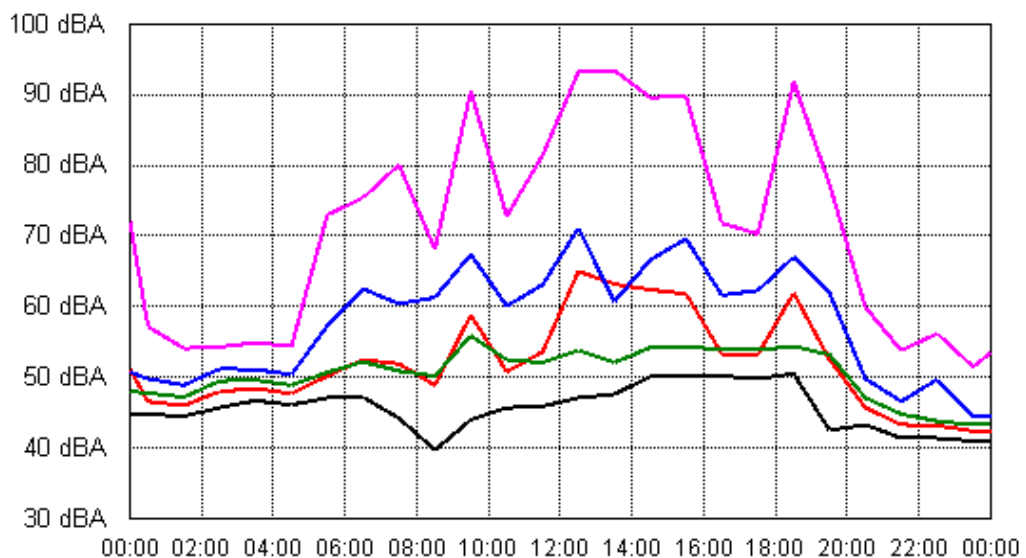

APPENDIX B15:B

Project: Sunshine Coast Airport 00605
Location: 9 Joanne St, Marcoola

APPENDIX B15:B

Project: Sunshine Coast Airport 00605
Location: 9 Joanne St, Marcoola

Sun 02 Sep 2012

Mon 03 Sep 2012

APPENDIX B15:B