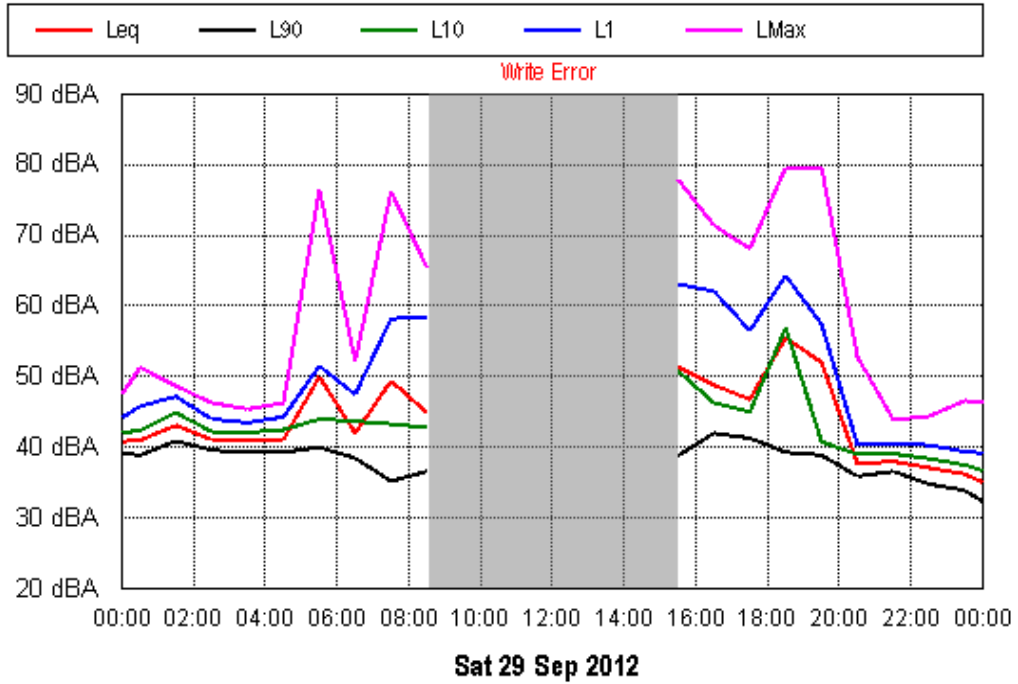

APPENDIX B15:B

Project: Sunshine Coast Airport 00605
Location: Airport Location L (Northwestern Area)