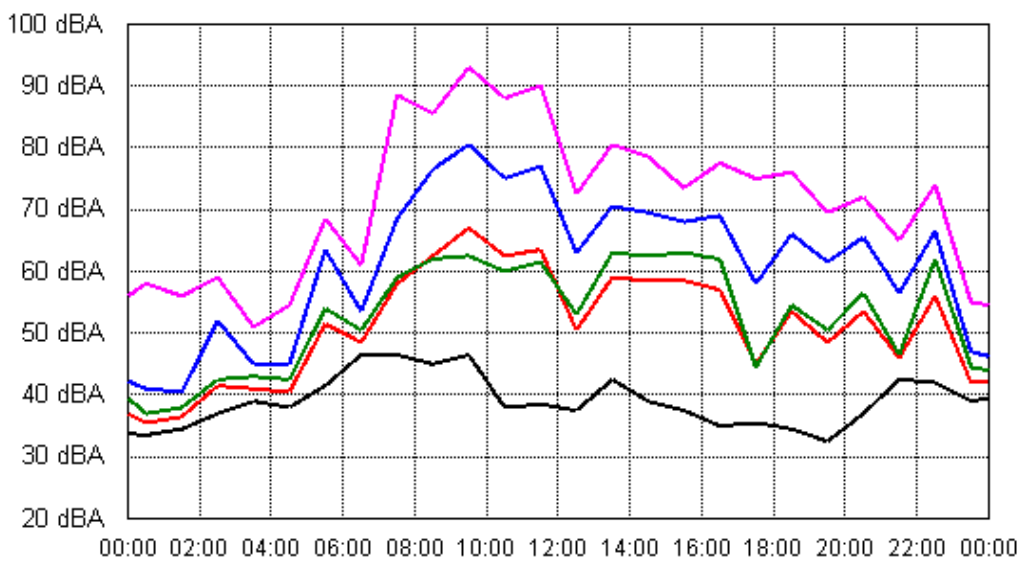

APPENDIX B15:B

Project: Sunshine Coast Airport 00605
Location: 70 Broadwater Avenue, Maroochydore

Tue 04 Sep 2012