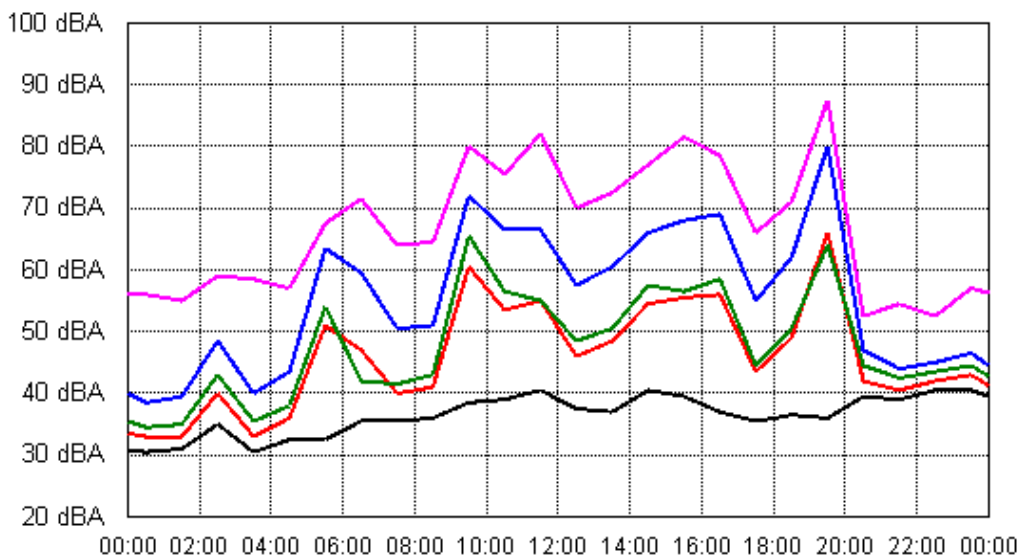

APPENDIX B15:B

Project: Sunshine Coast Airport 00605
Location: Airport Helipad Clearing

APPENDIX B15:B

Project: Sunshine Coast Airport 00605
Location: Airport Helipad Clearing

Fri 31 Aug 2012

Sat 01 Sep 2012