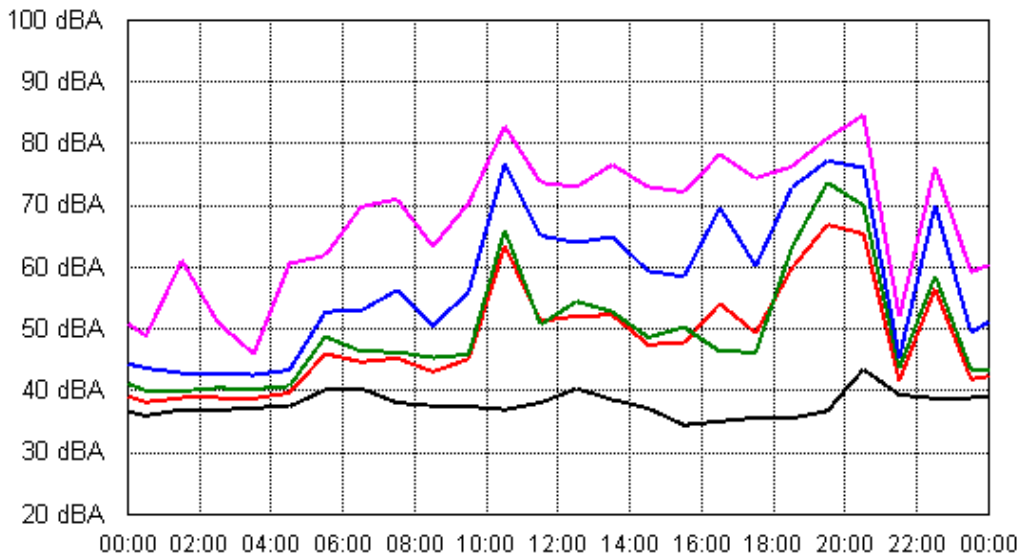

APPENDIX B15:B

Project: Sunshine Coast Airport 00605
Location: Mt. Coolum National Park (South of Runway 12/30)

Fri 31 Aug 2012

Sat 01 Sep 2012

APPENDIX B15:B

Project: Sunshine Coast Airport 00605
Location: Mt. Coolum National Park (South of Runway 12/30)