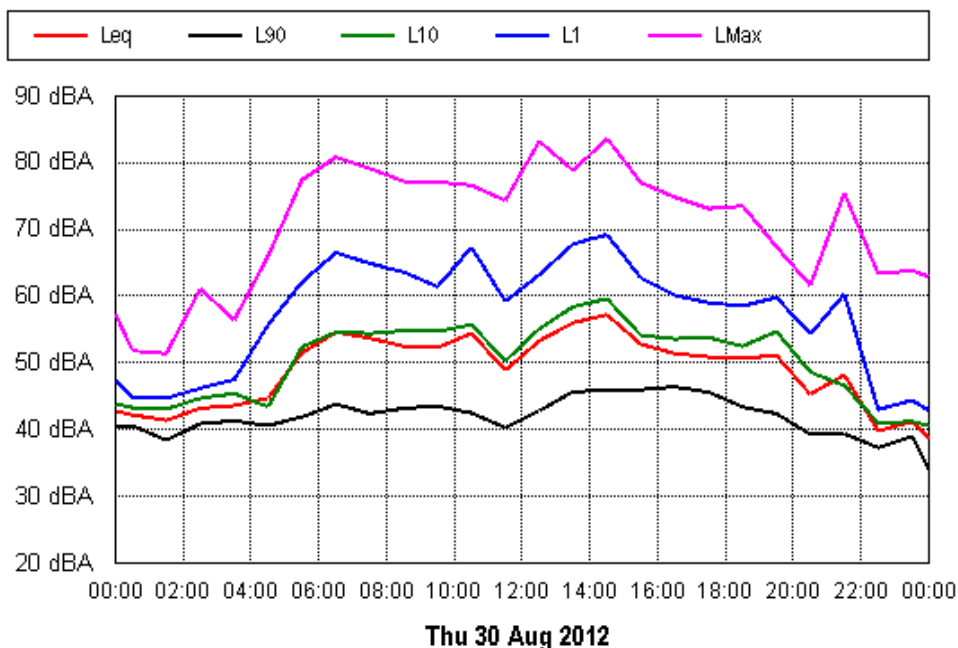

APPENDIX B15:B

Wind Measurement Results

APPENDIX B
NOISE MEASUREMENT RESULTS

APPENDIX B15:B

Project: Sunshine Coast Airport 00605
Location: 31 Sassifras Street, Mudjimba

APPENDIX B15:B

Project: Sunshine Coast Airport 00605
Location: 31 Sassafras Street, Mudjimba