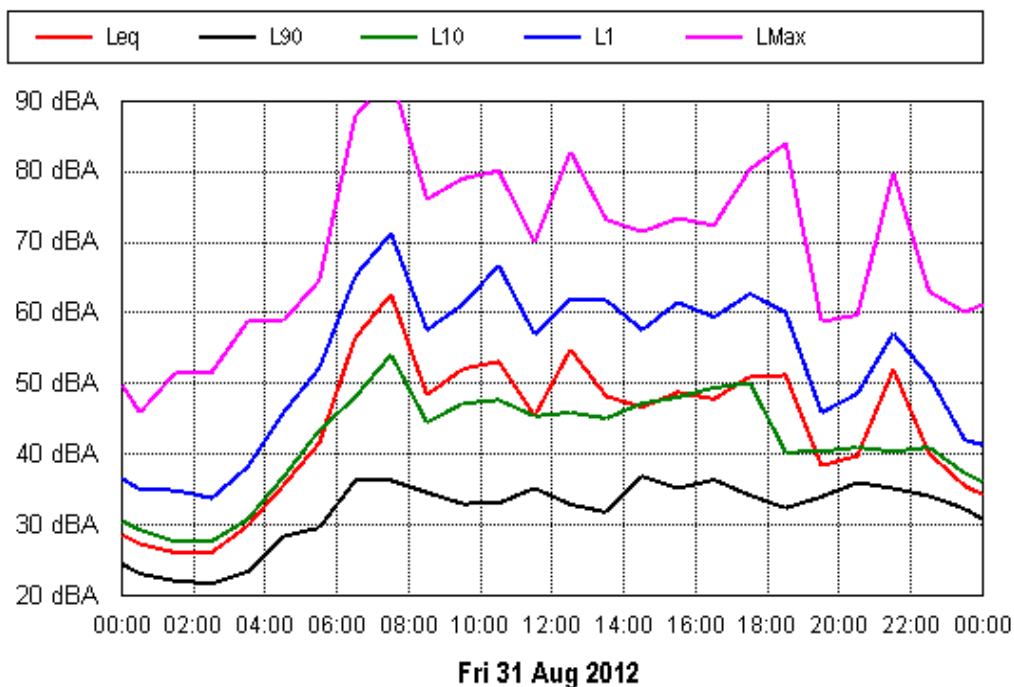

APPENDIX B15:B

Project: Sunshine Coast Airport 00605
Location: 20 Moorings Circuit, Twin Waters