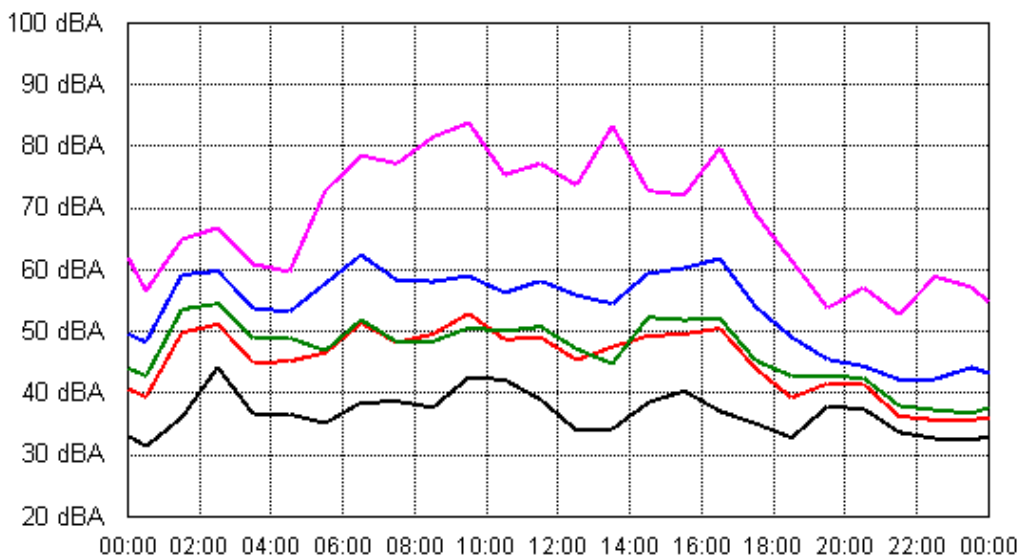

APPENDIX B15:B

Project: Sunshine Coast Airport 00605
Location: 34 Twin Peaks Road

APPENDIX B15:B

Project: Sunshine Coast Airport 00605
Location: 34 Twin Peaks Road

Fri 31 Aug 2012

Sat 01 Sep 2012

APPENDIX B15:B