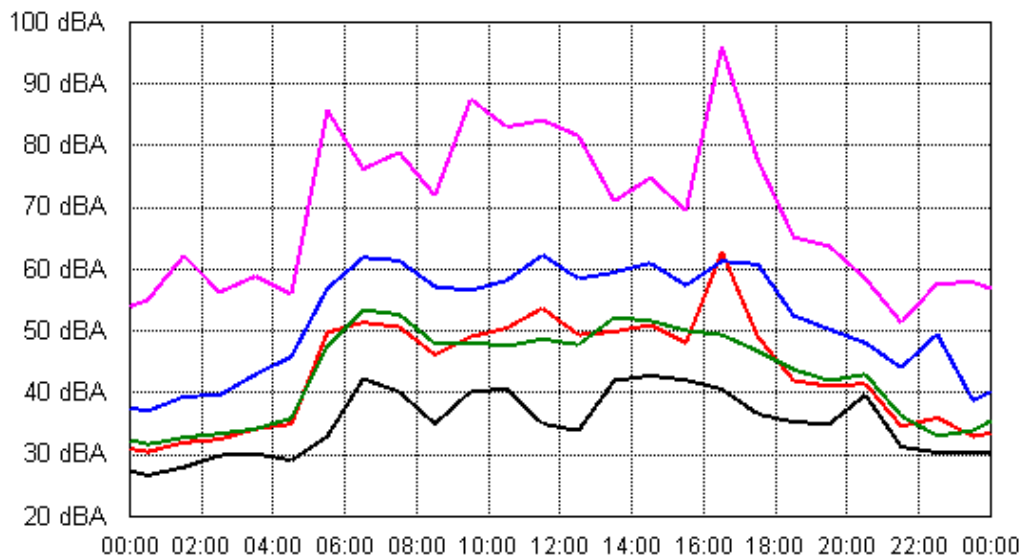

APPENDIX B15:B

Project: Sunshine Coast Airport 00605
Location: 34 Twin Peaks Road

Thu 06 Sep 2012