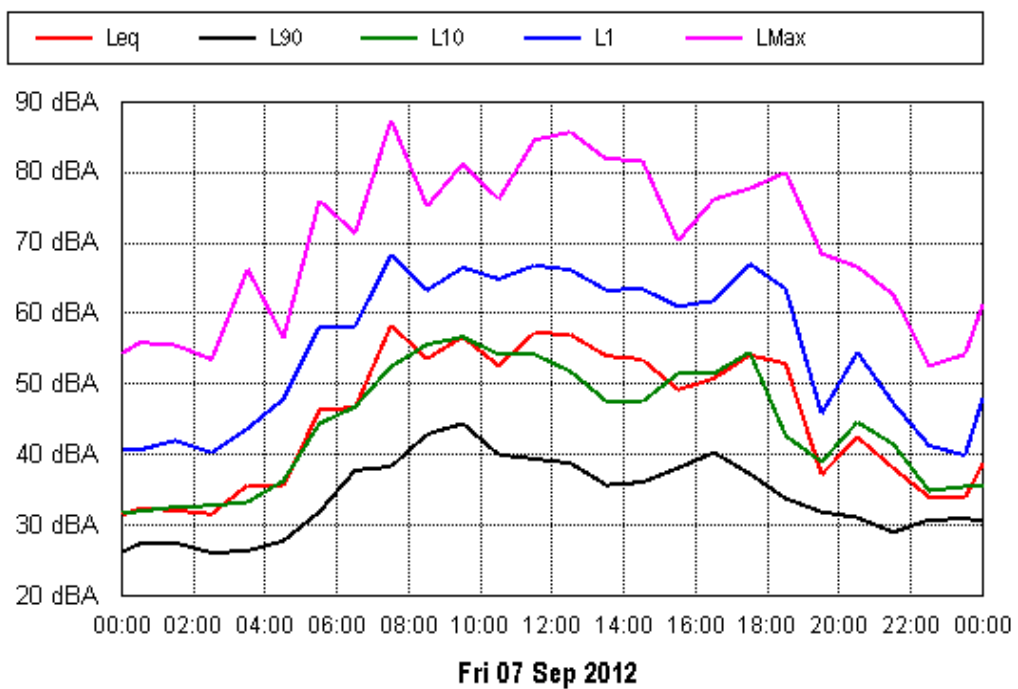

APPENDIX B15:B

Project: Sunshine Coast Airport 00605
Location: 20 Moorings Circuit, Twin Waters