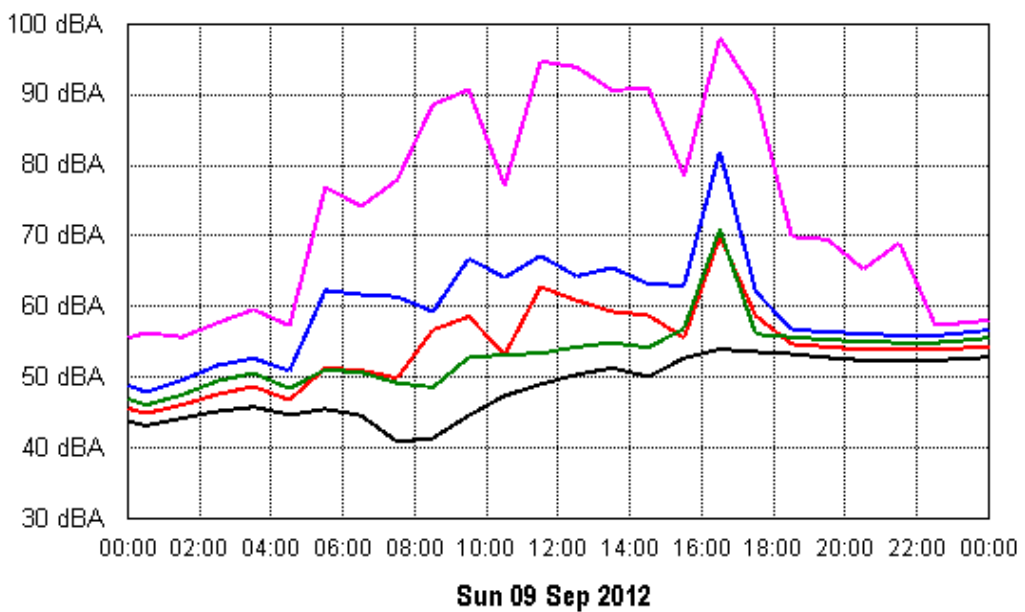

APPENDIX B15:B

Project: Sunshine Coast Airport 00605
Location: 9 Joanne St, Marcoola