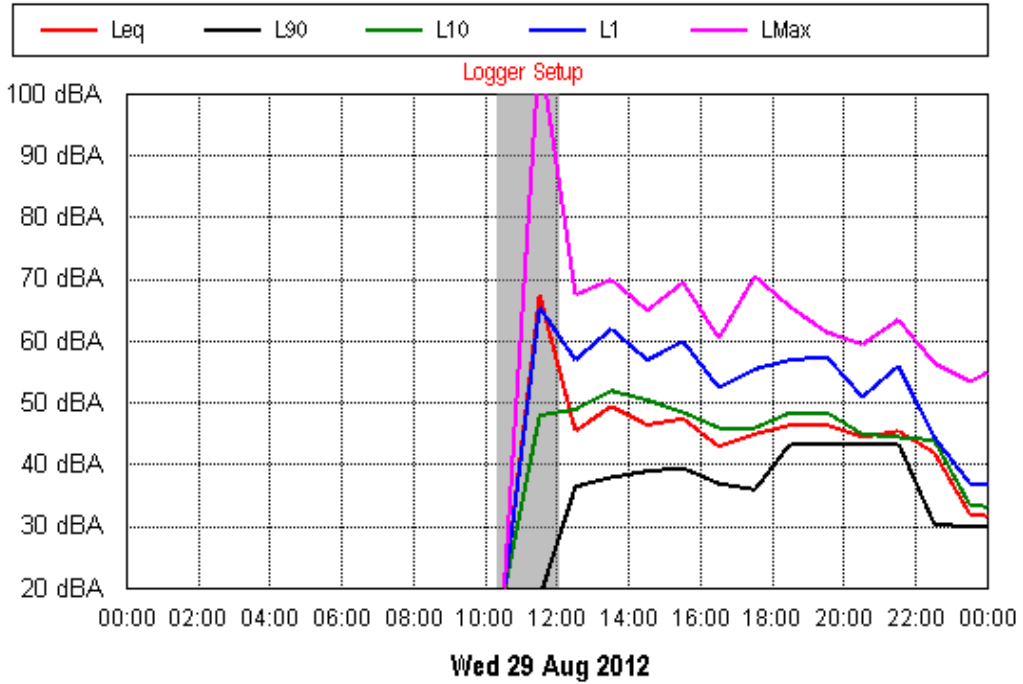

APPENDIX B15:B

Project: Sunshine Coast Airport 00605
Location: 200 West Coolum Road