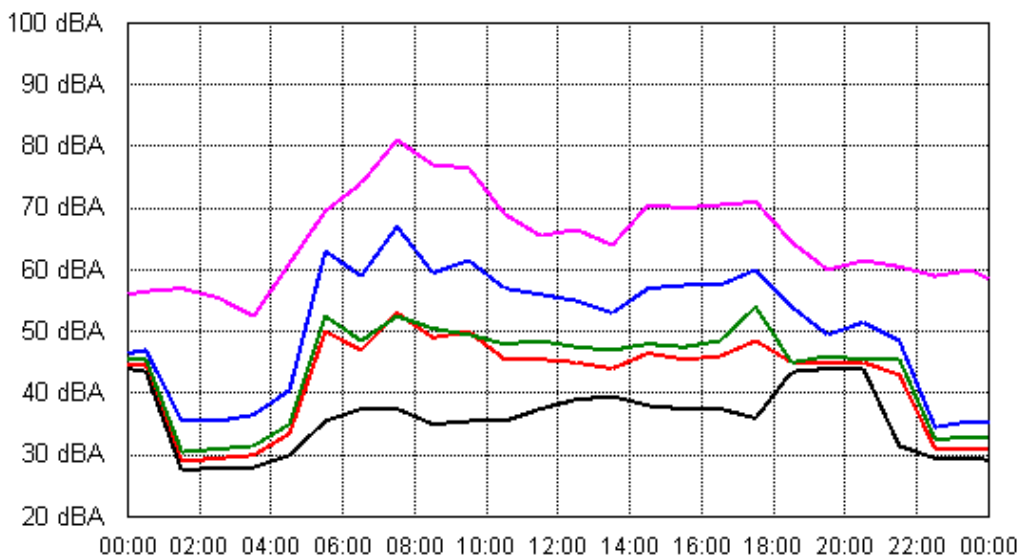

Sun 09 Sep 2012