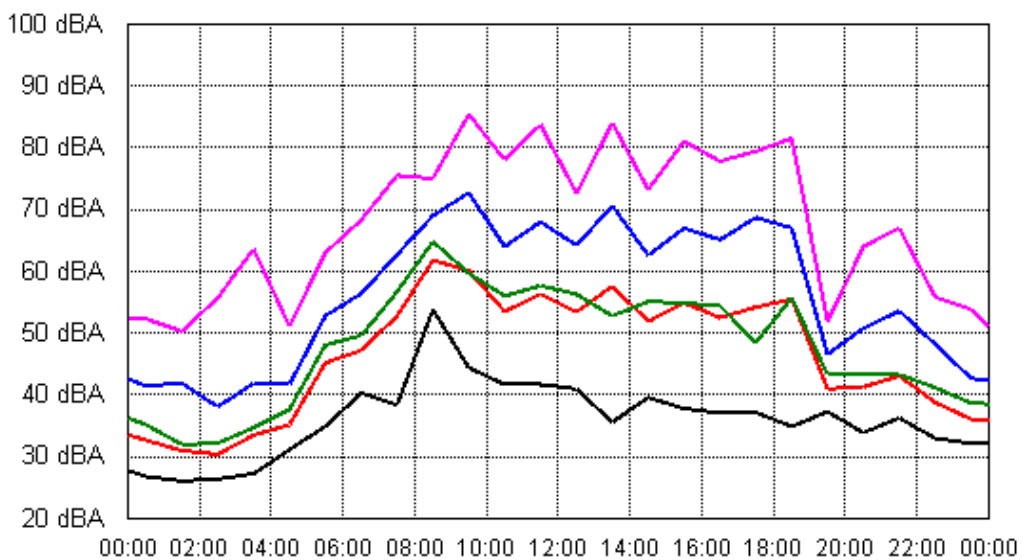

APPENDIX B15:B

Project: Sunshine Coast Airport 00605
Location: Mt. Coolum National Park (South of Runway 12/30)

Fri 31 Aug 2012