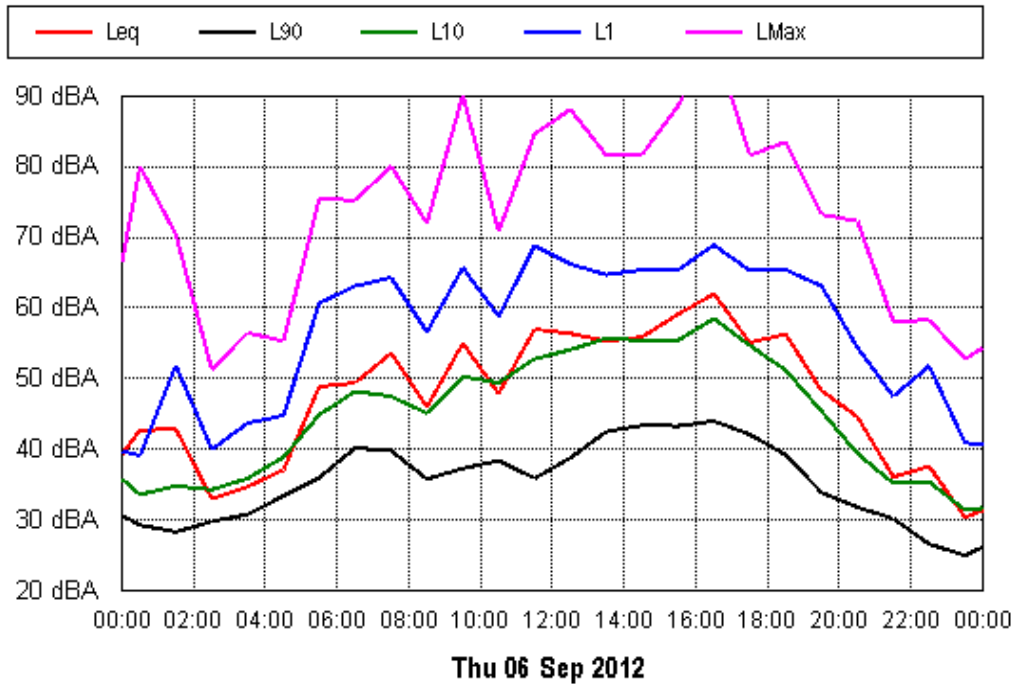

APPENDIX B15:B

Project: Sunshine Coast Airport 00605
Location: 20 Moorings Circuit, Twin Waters