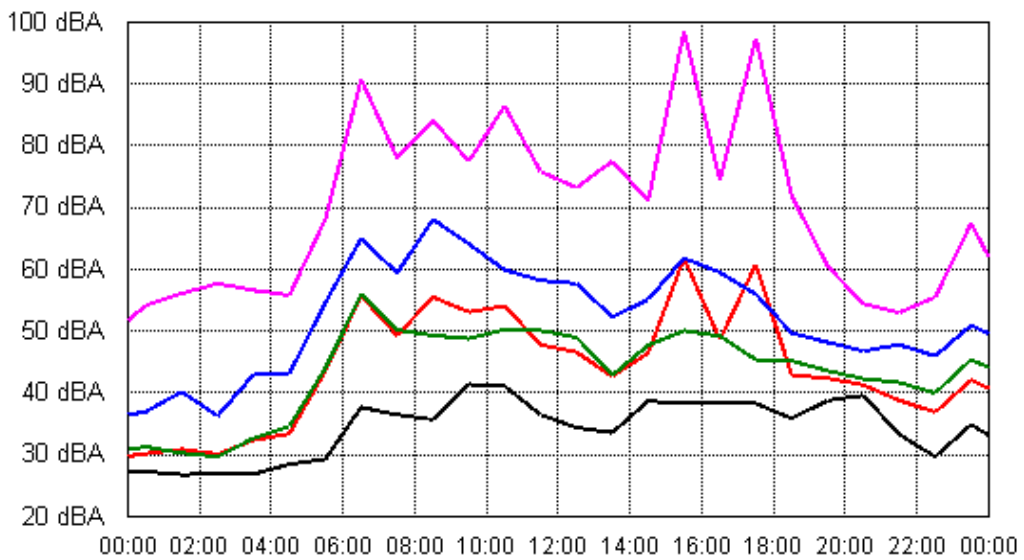

APPENDIX B15:B

Project: Sunshine Coast Airport 00605
Location: 34 Twin Peaks Road

Fri 31 Aug 2012