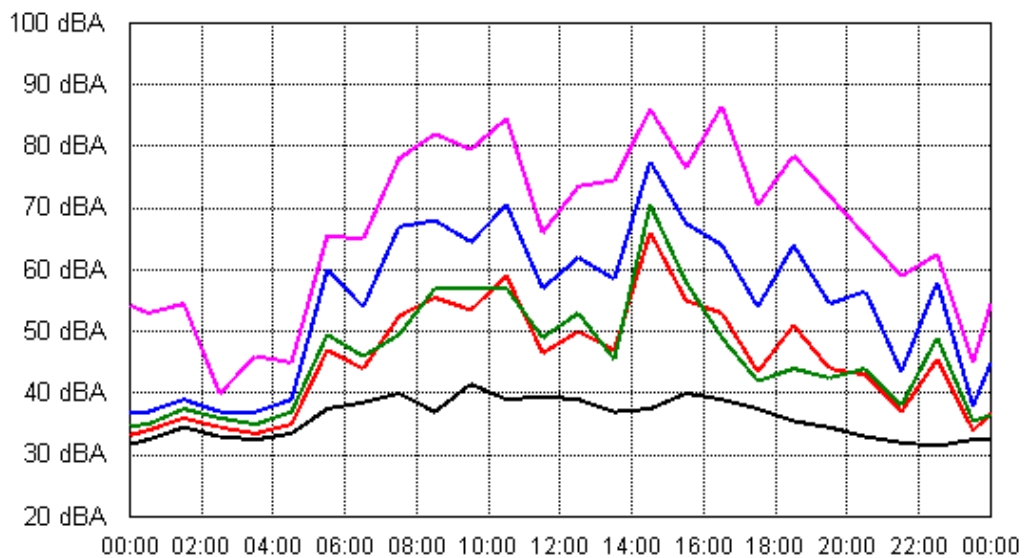

Fri 07 Sep 2012