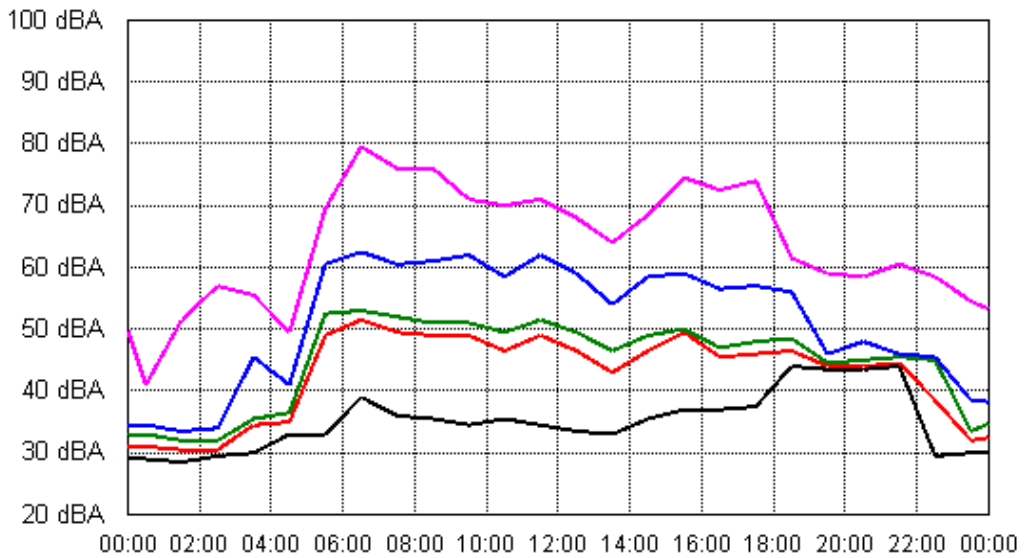

APPENDIX B15:B

Project: Sunshine Coast Airport 00605
Location: 200 West Coolum Road

Fri 31 Aug 2012