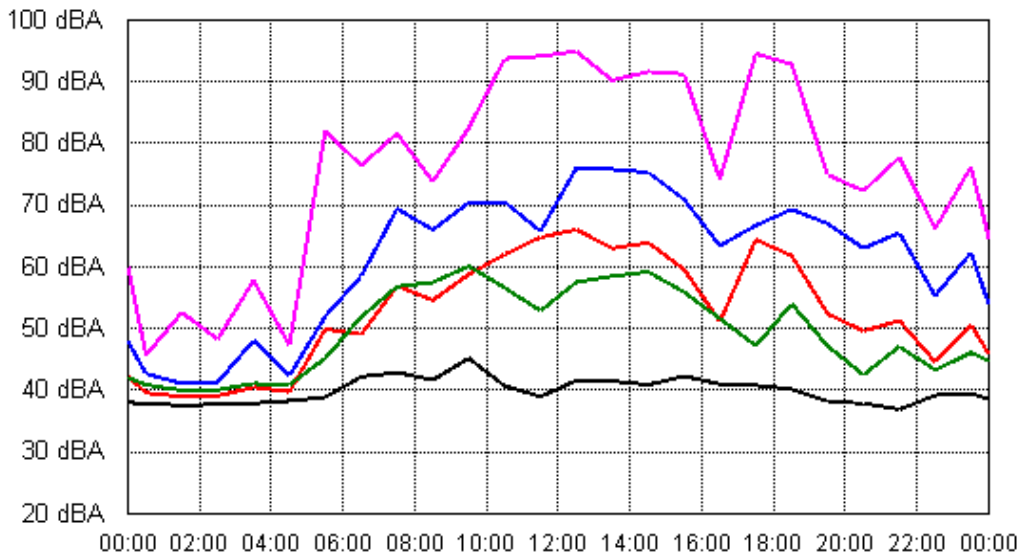

APPENDIX B15:B

Project: Sunshine Coast Airport 00605
Location: Airport Location K (East side of Runway 18/36)

Mon 10 Sep 2012