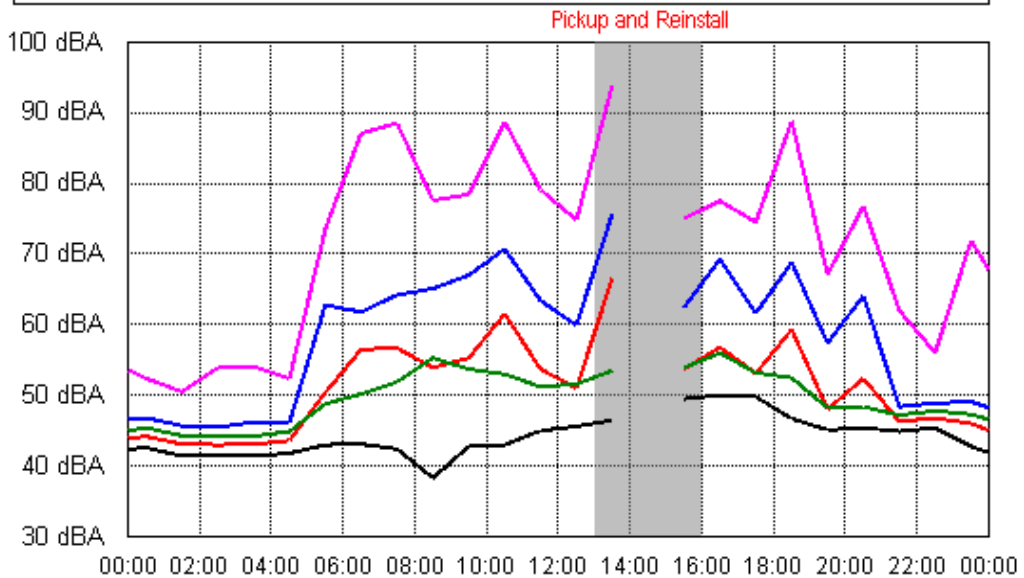

Wed 05 Sep 2012