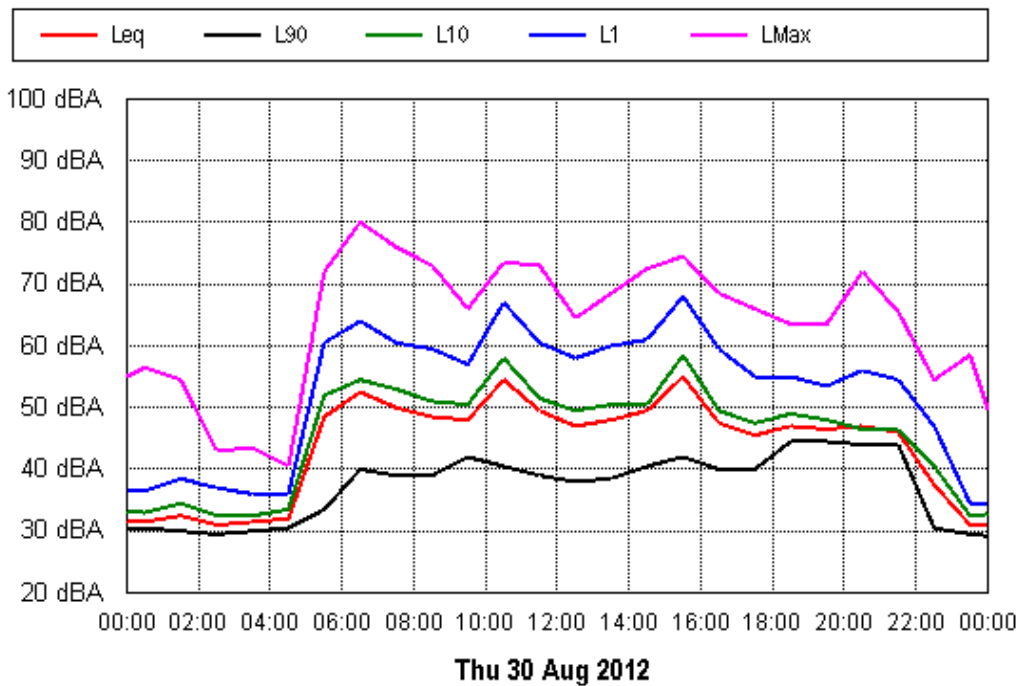

APPENDIX B15:B

Project: Sunshine Coast Airport 00605
Location: 200 West Coolum Road