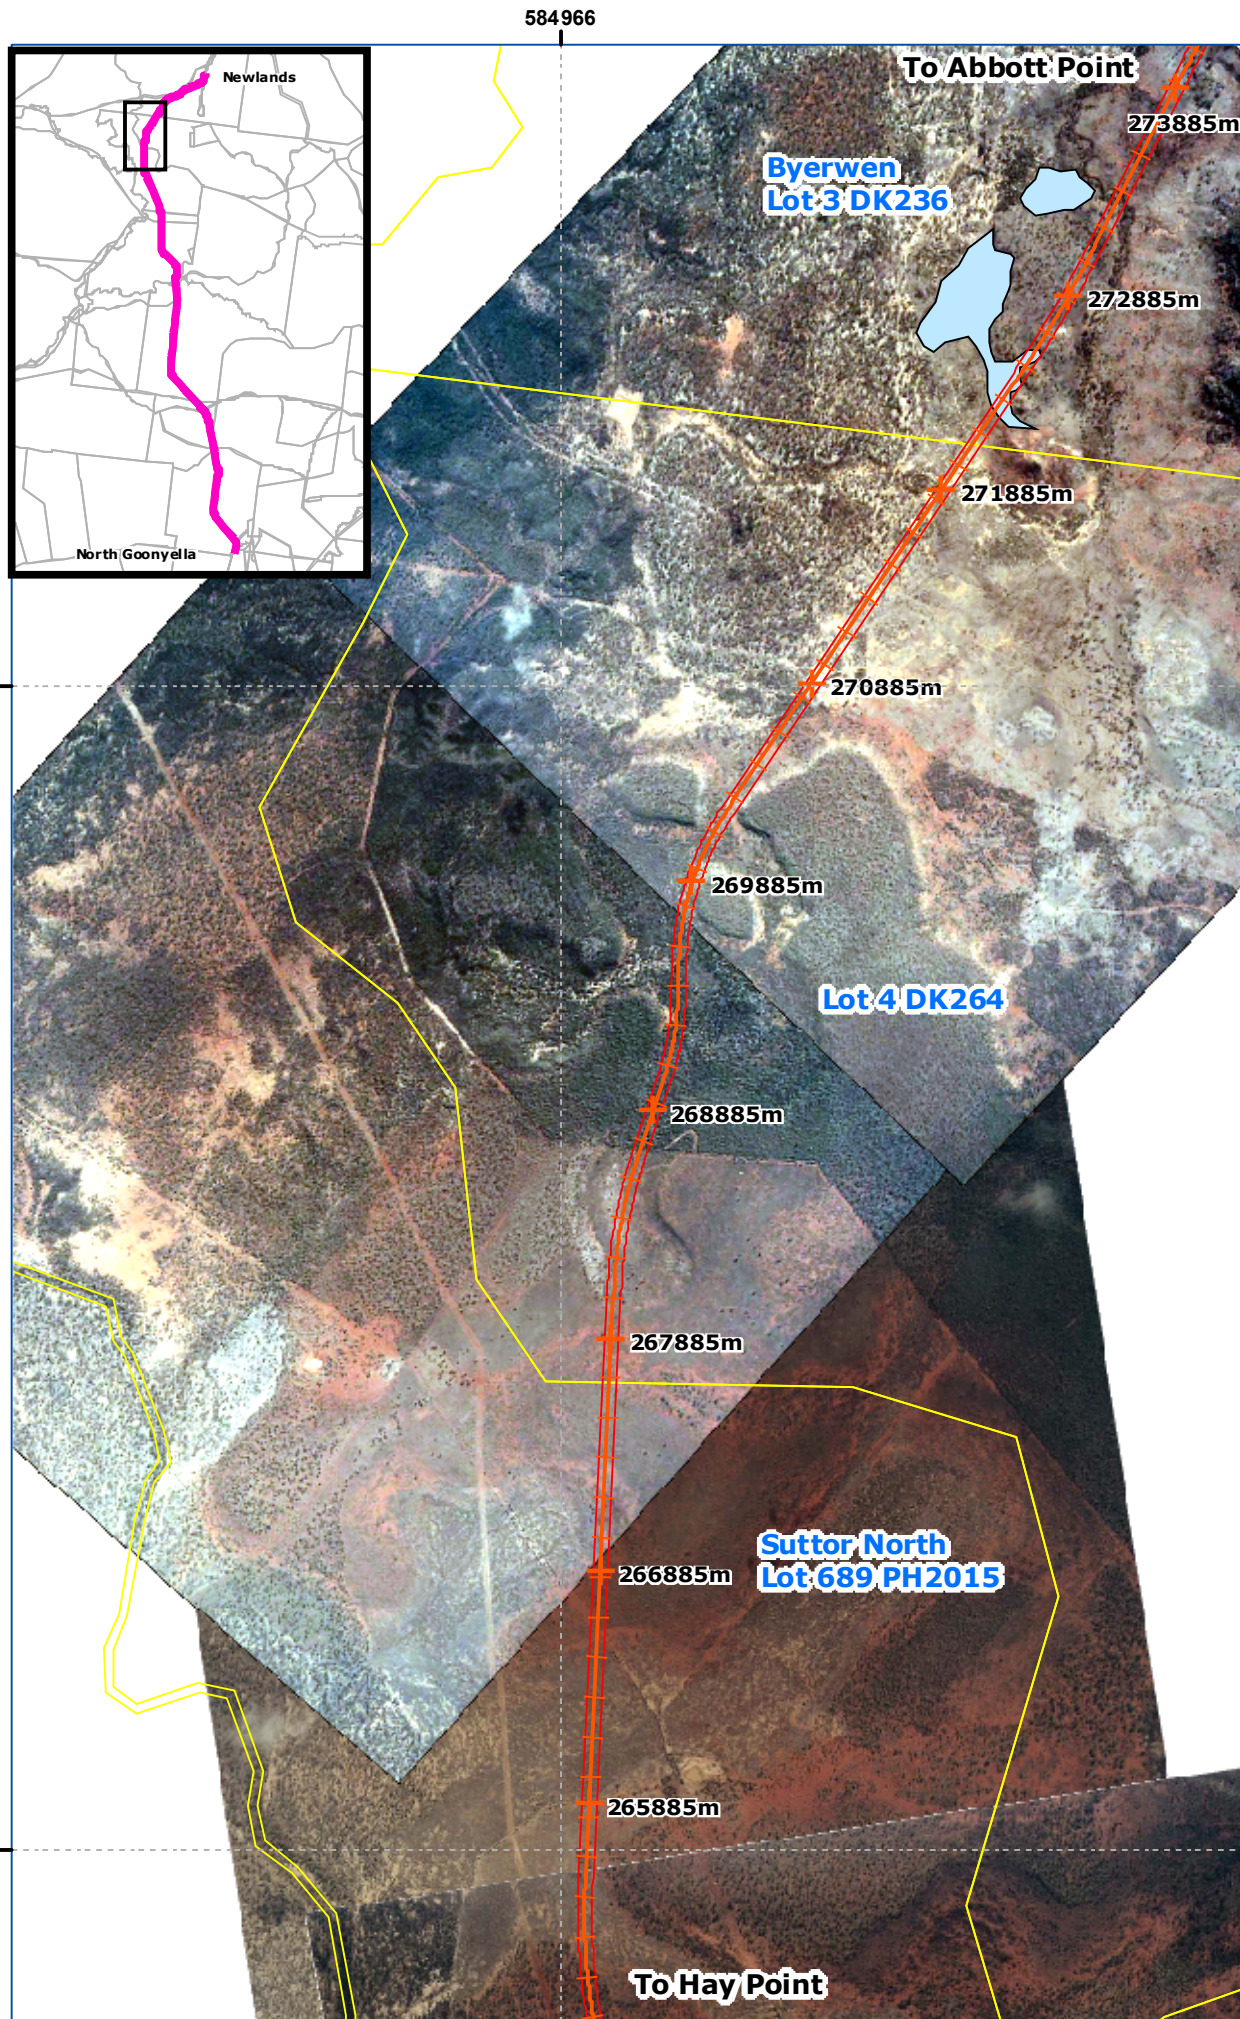

Queensland Rail
Northern Missing
Link

Dichanthium
queenslandicum
Habitat Areas

Figure 4-19

- Legend
- Locality
 - Preferred Alignment
 - ▭ Cadastre
 - ▭ Habitat Areas

1:32,500

Source: GIS data supplied by QR
Projection: MGA 55 (GDA94)
Date Printed: 18 Oct 2005
File: m:\41\14976\gis\ei_s_figures\
basemap_north_working_
mga55.mxd
Size: A3