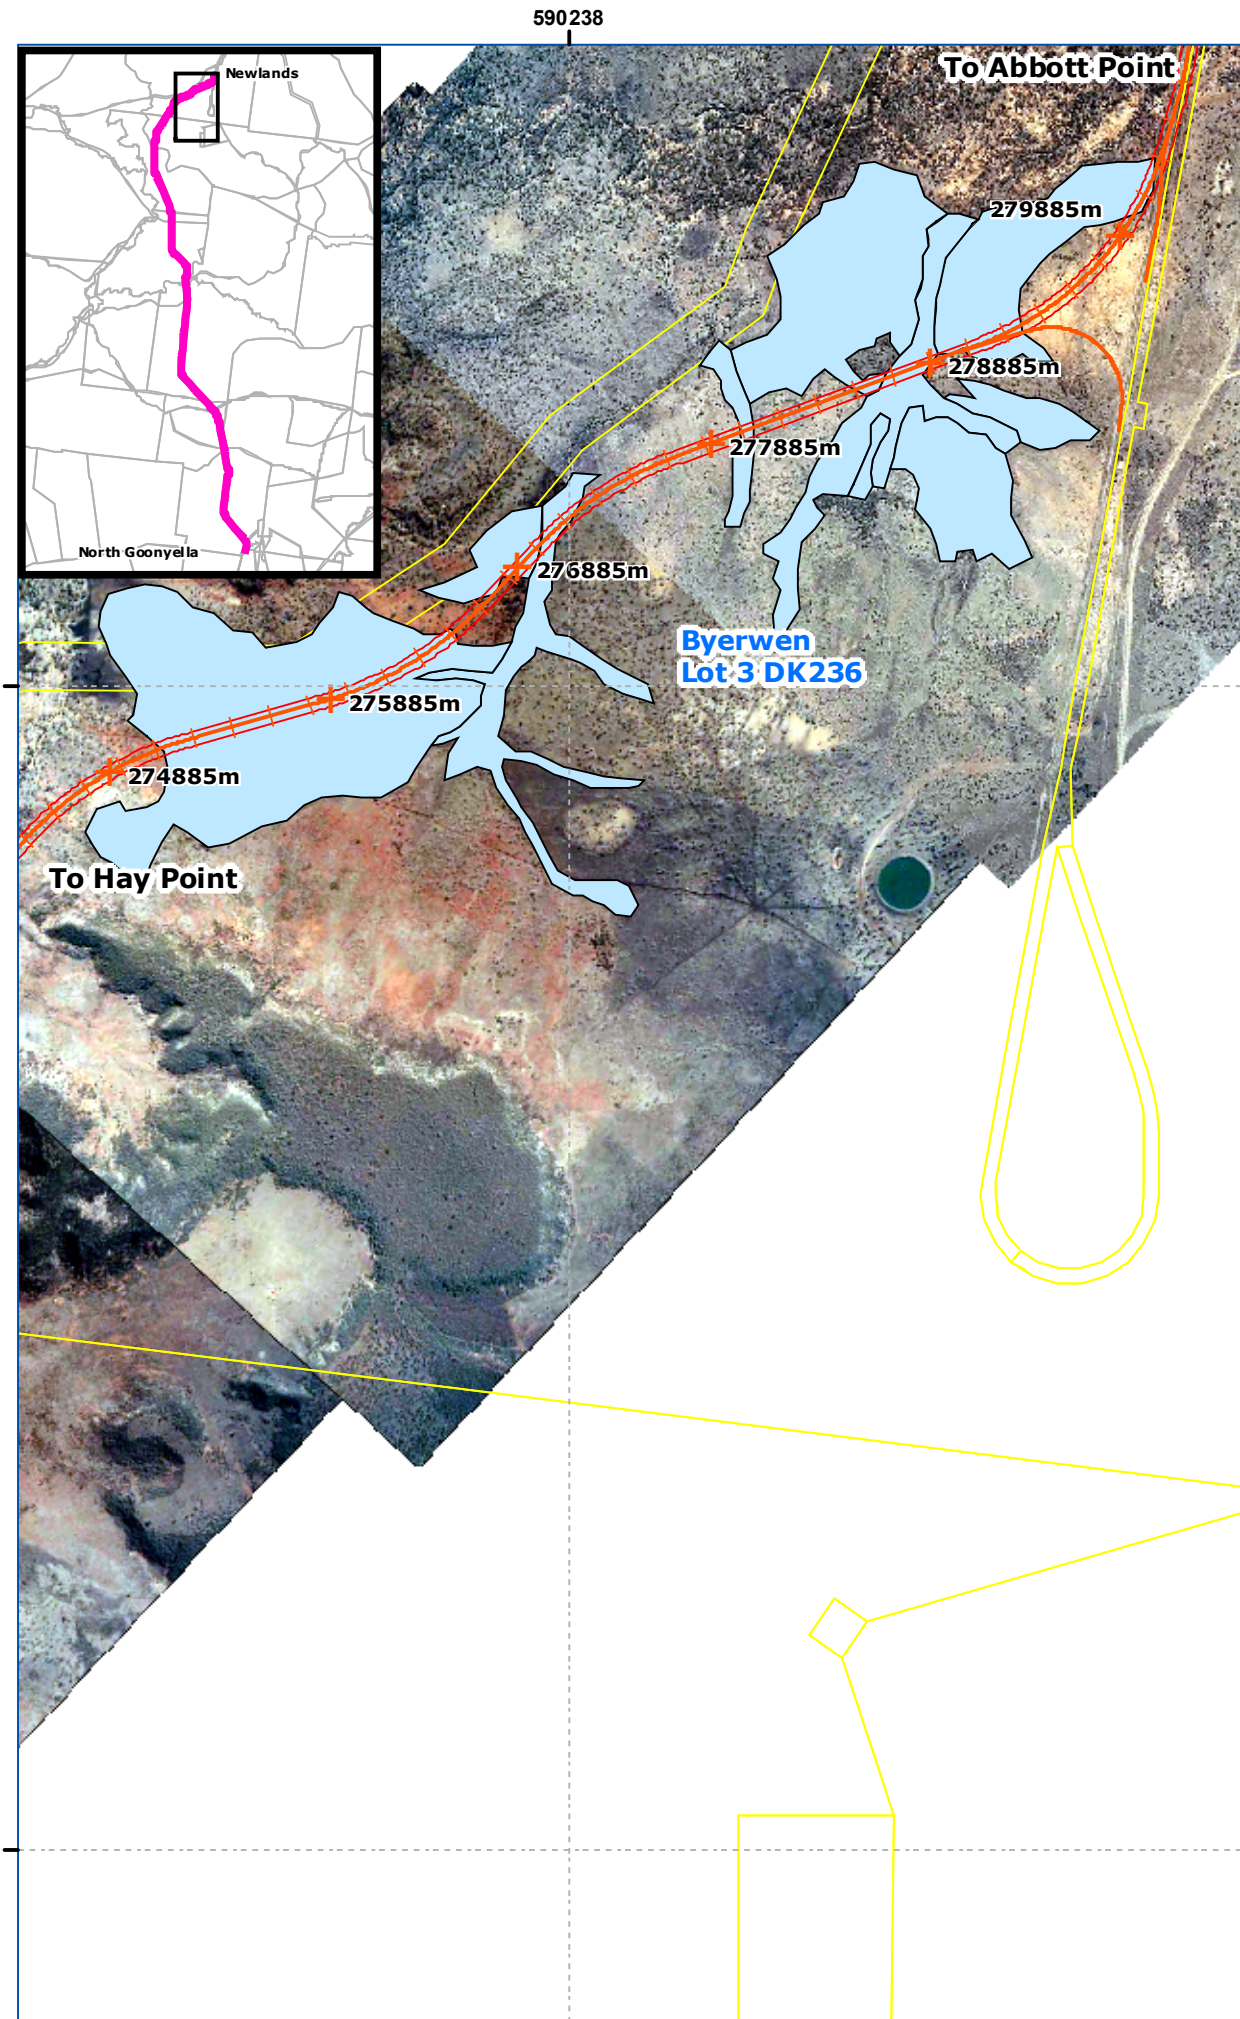

Queensland Rail
Northern Missing
Link

Dichanthium
queenslandicum
Habitat Areas

Figure 4-19

- Legend
- Locality
 - Preferred Alignment
 - ▭ Cadastre
 - ▭ Habitat Areas

1:32,500

Source: GIS data supplied by QR
Projection: MGA 55 (GDA94)
Date Printed: 18 Oct 2005
File: m:\41\14976\gis\ei_s_figures\
basemap_north_working_
mga55.mxd
Size: A3