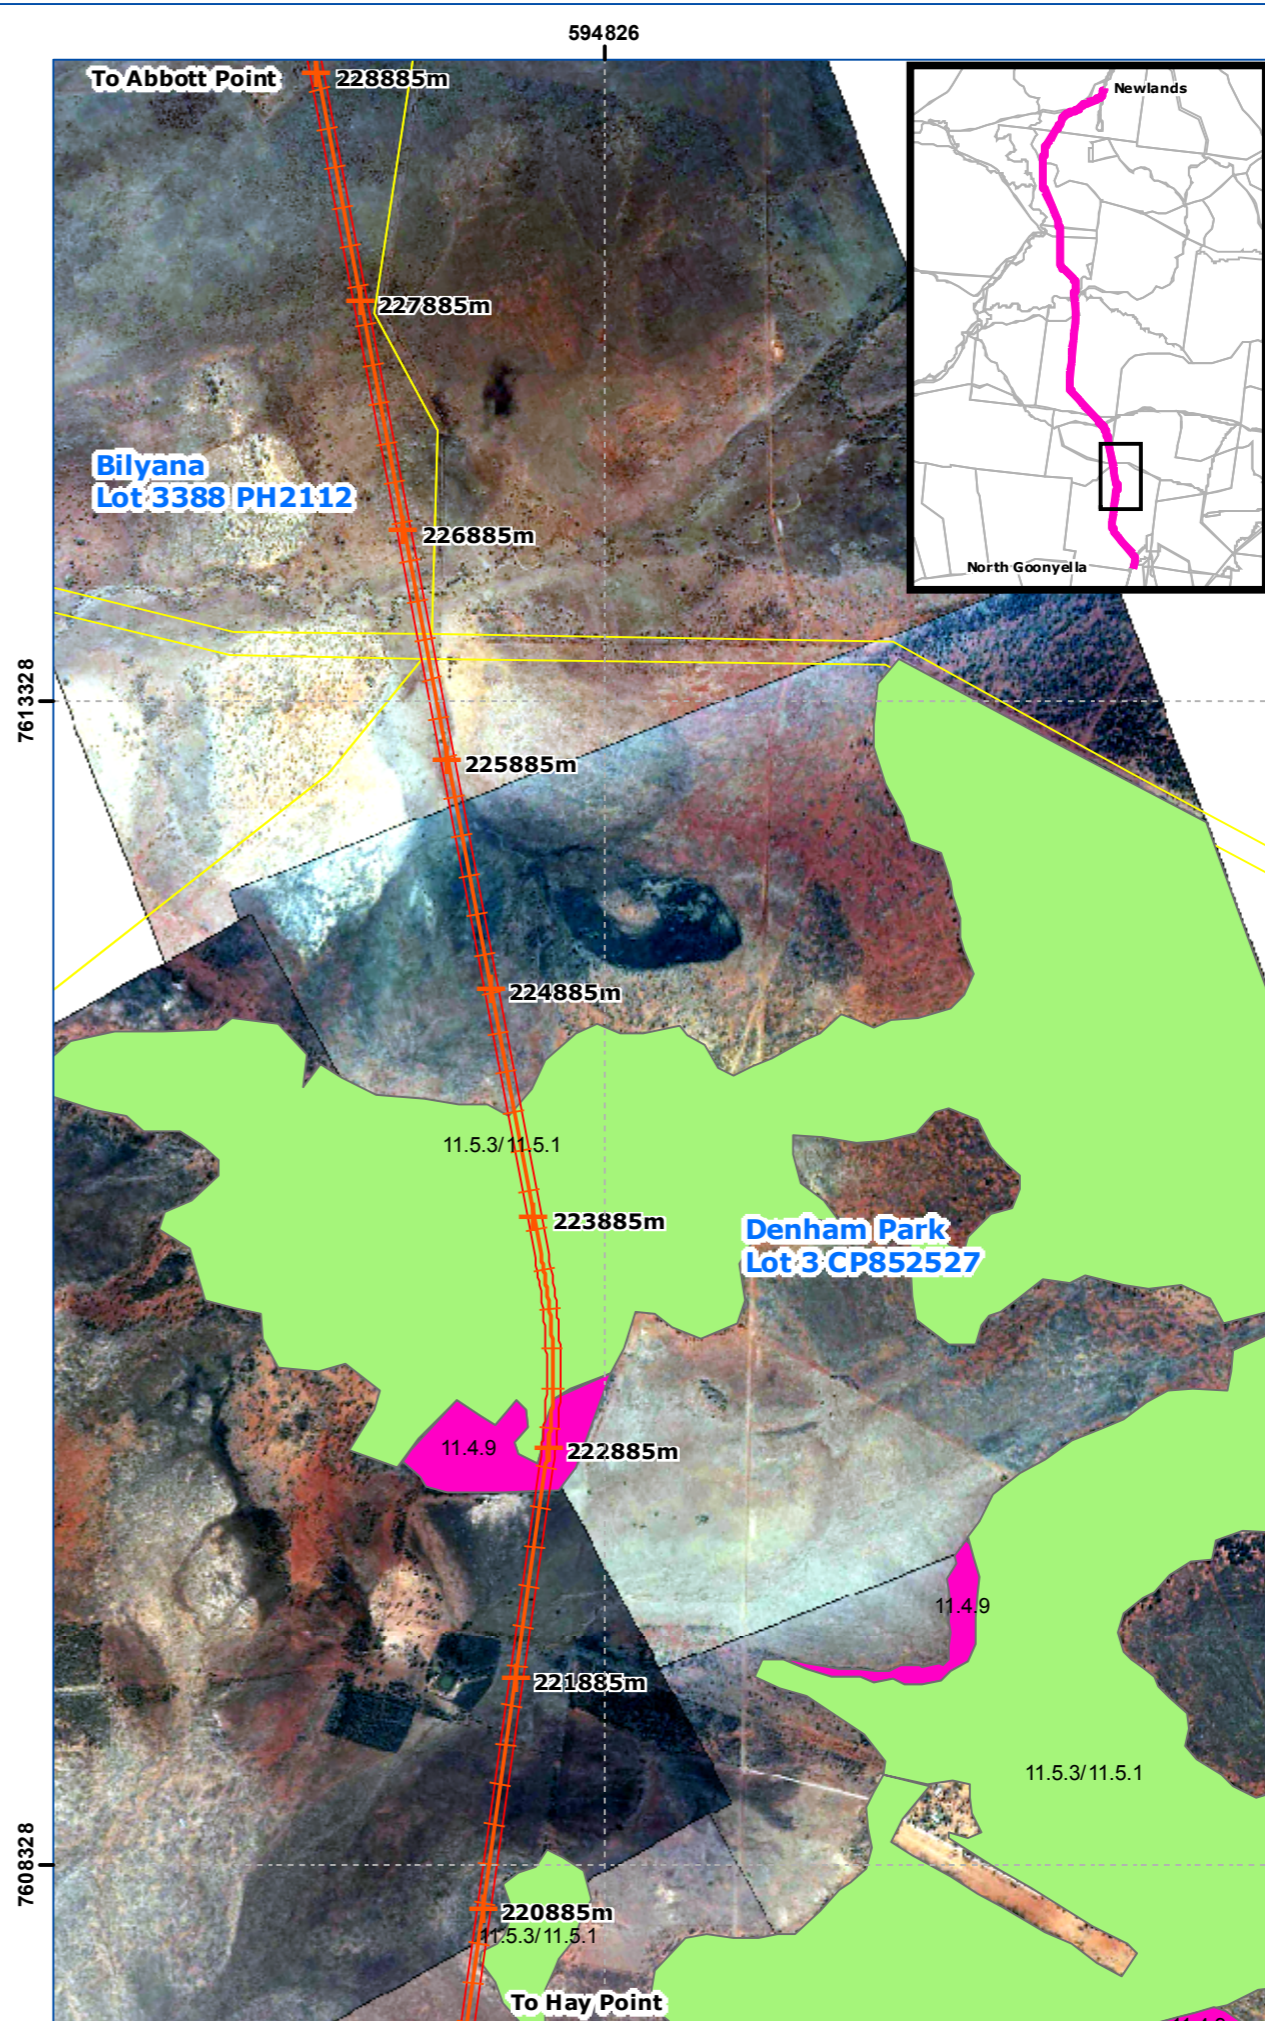

Queensland Rail
Northern Missing
Link

Ground Truthed
Regional Ecosystems
South

Figure 4-16a

**Regional Ecosystems
Conservation Status**

- Endangered (dominant)
- Endangered (sub-dominant)
- Of Concern (dominant)
- Of Concern (sub dominant)
- Not of Concern
- Preferred Alignment
- Cadastre
- 60 m rail corridor

Source: GIS data supplied by QR
Projection: MGA 55 (GDA94)
Date Printed: 18 Oct 2005
File: m:\41\14976\gis\ei_s_figures\
basemap_south_central_working_
mga55.mxd
Size: A3