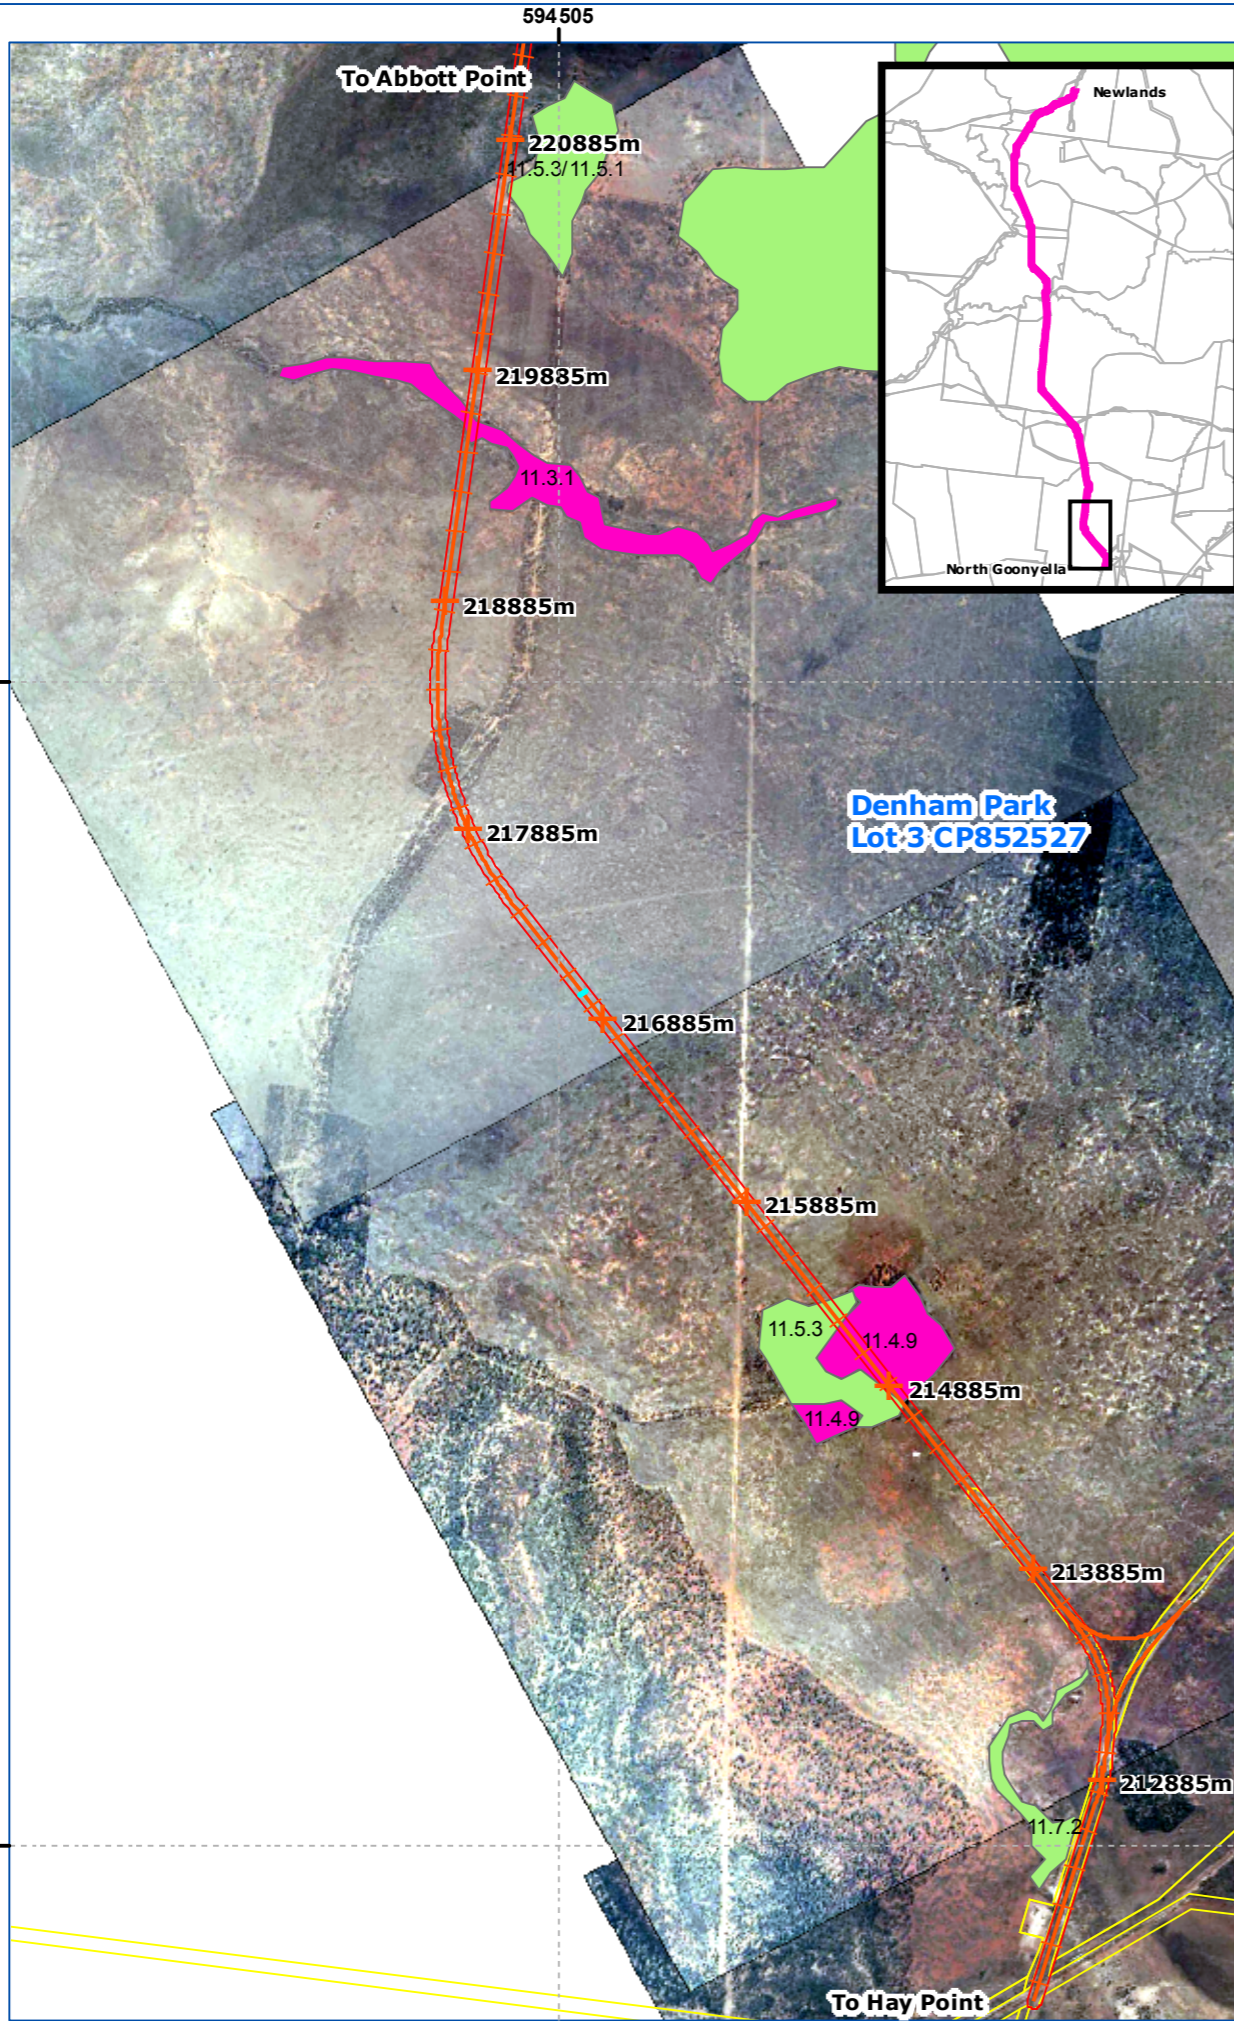

Queensland Rail
Northern Missing
Link

Ground Truthed
Regional Ecosystems
South

Figure 4-16a

**Regional Ecosystems
Conservation Status**

- Endangered (dominant)
- Endangered (sub-dominant)
- Of Concern (dominant)
- Of Concern (sub dominant)
- Not of Concern
- Preferred Alignment
- Cadastre
- 60 m rail corridor

Source: GIS data supplied by QR
Projection: MGA 55 (GDA94)
Date Printed: 18 Oct 2005
File: m:\41\14976\gis\ei_s_figures\
basemap_south_central_working_
mga55.mxd
Size: A3